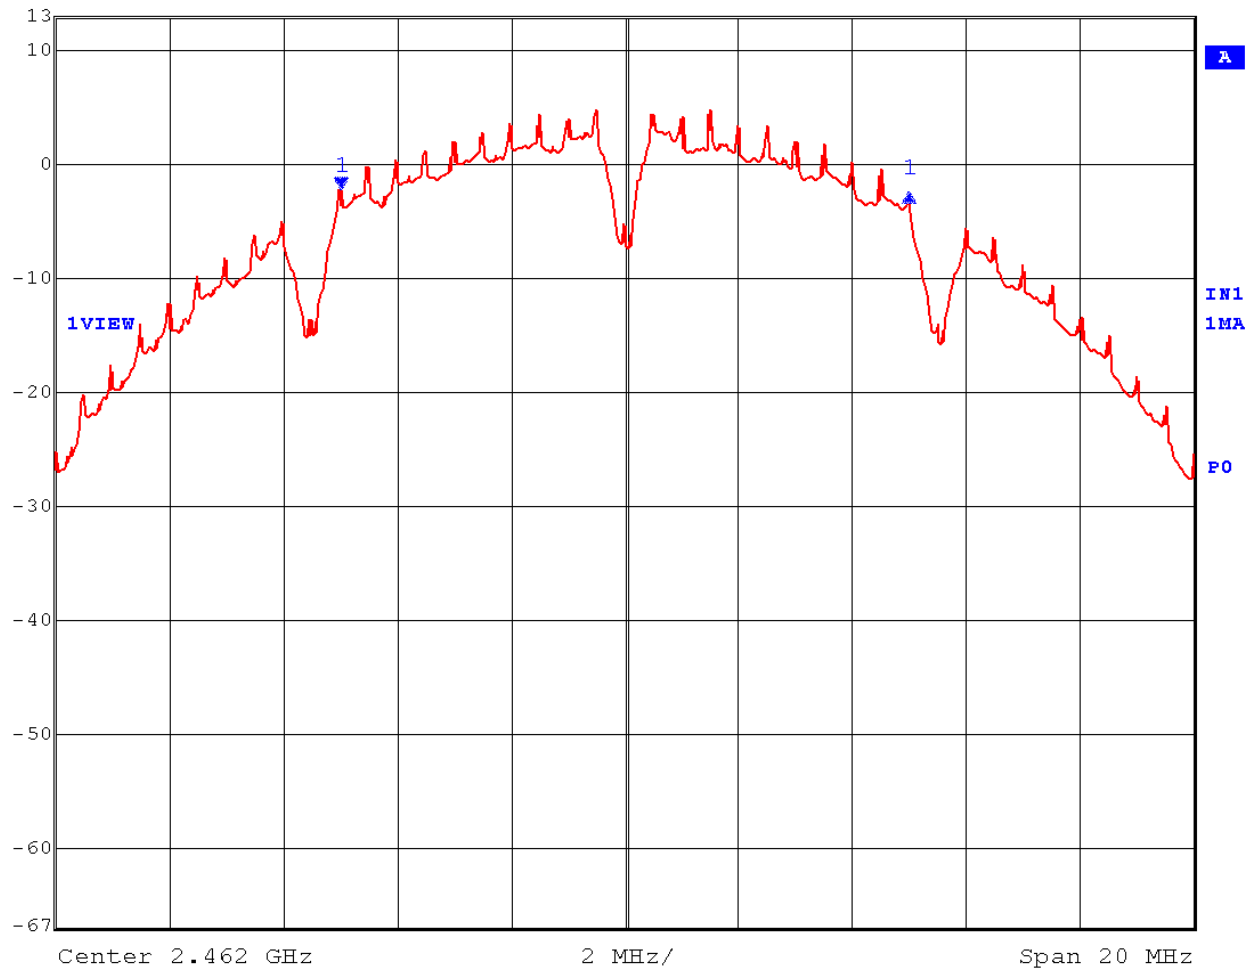

EMC Technologies Report Number: M040407_Cert_Emilia_Calexico2_BT

APPENDIX J1 - 6 dB BANDWIDTH - Calexico2 802.11b

6dB Bandwidth – Channel 1

Max/Ref Lvl	Delta 1 [T1]	RBW	100 kHz	RF Att	30 dB
13 dBm	-0.27 dB	VBW	300 kHz		
13 dBm	10.02004008 MHz	SWT	5 ms	Unit	dBm

Date: 5.FEB.2004 11:39:18

6dB Bandwidth – Channel 6

Max/Ref Lvl	Delta 1 [T1]	RBW	100 kHz	RF Att	30 dB
13 dBm	-0.19 dB	VBW	300 kHz		
13 dBm	10.06012024 MHz	SWT	5 ms	Unit	dBm

Date: 5.FEB.2004 11:58:12

6dB Bandwidth – Channel 11

Max/Ref Lvl	Delta 1 [T1]	RBW	100 kHz	RF Att	30 dB
13 dBm	-0.18 dB	VBW	300 kHz		
13 dBm	9.97995992 MHz	SWT	5 ms	Unit	dBm

Date: 5.FEB.2004 12:00:20