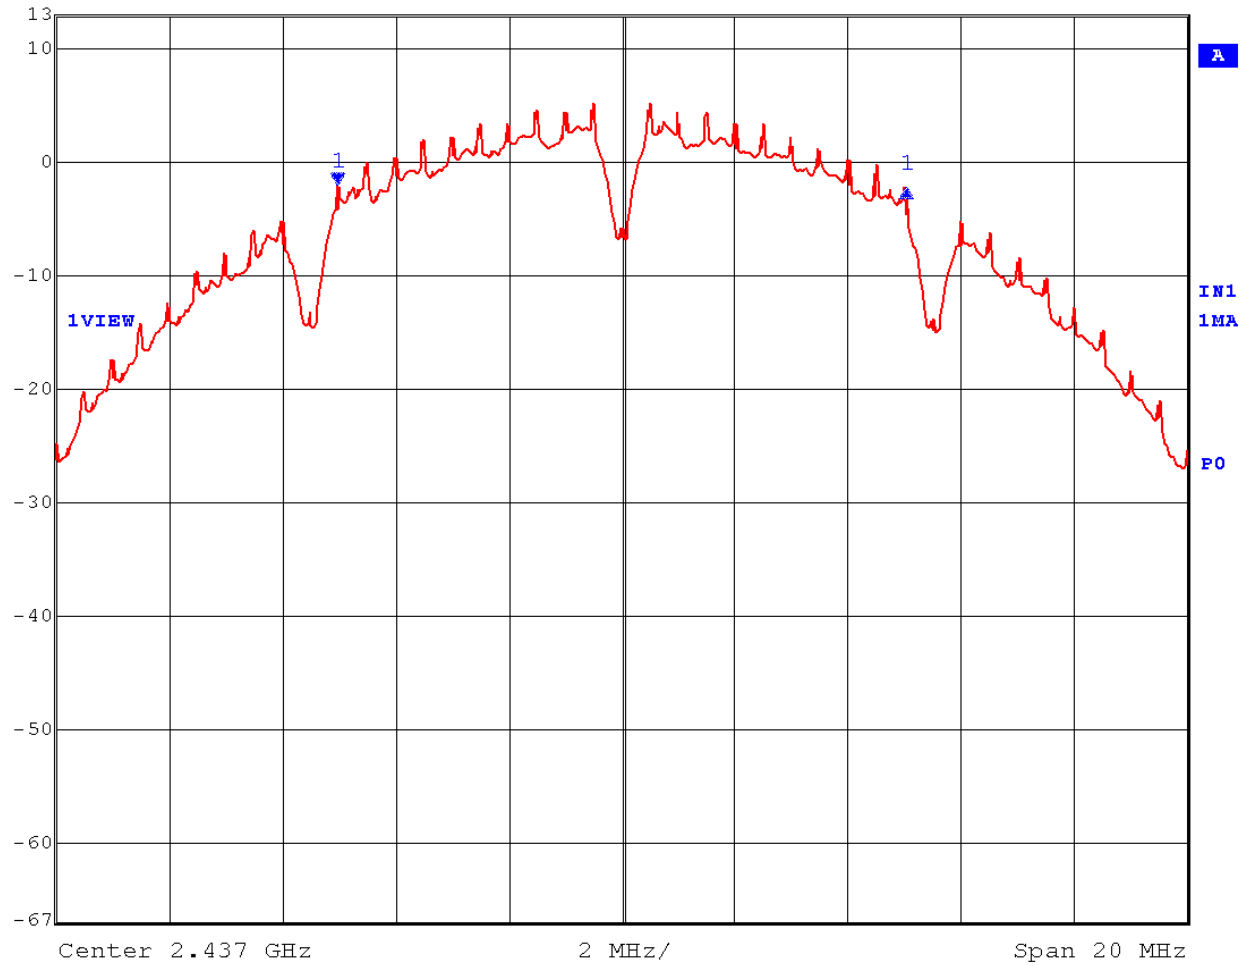

EMC Technologies Report Number: M040407_Cert_Emilia_Calexico2_BT

APPENDIX J1 - 6 dB BANDWIDTH - Calexico2 802.11b

6dB Bandwidth – Channel 1

Max/Ref Lvl	Delta 1 [T1]	RBW	100 kHz	RF Att	30 dB
13 dBm	-0.27 dB	VBW	300 kHz		
13 dBm	10.02004008 MHz	SWT	5 ms	Unit	dBm

Date: 5.FEB.2004 11:39:18

6dB Bandwidth – Channel 6

Max/Ref Lvl	Delta 1 [T1]	RBW	100 kHz	RF Att	30 dB
13 dBm	-0.19 dB	VBW	300 kHz		
13 dBm	10.06012024 MHz	SWT	5 ms	Unit	dBm

Date: 5.FEB.2004 11:58:12

6dB Bandwidth – Channel 11

Max/Ref Lvl	Delta 1 [T1]	RBW	100 kHz	RF Att	30 dB
13 dBm	-0.18 dB	VBW	300 kHz		
13 dBm	9.97995992 MHz	SWT	5 ms	Unit	dBm

Date: 5.FEB.2004 12:00:20