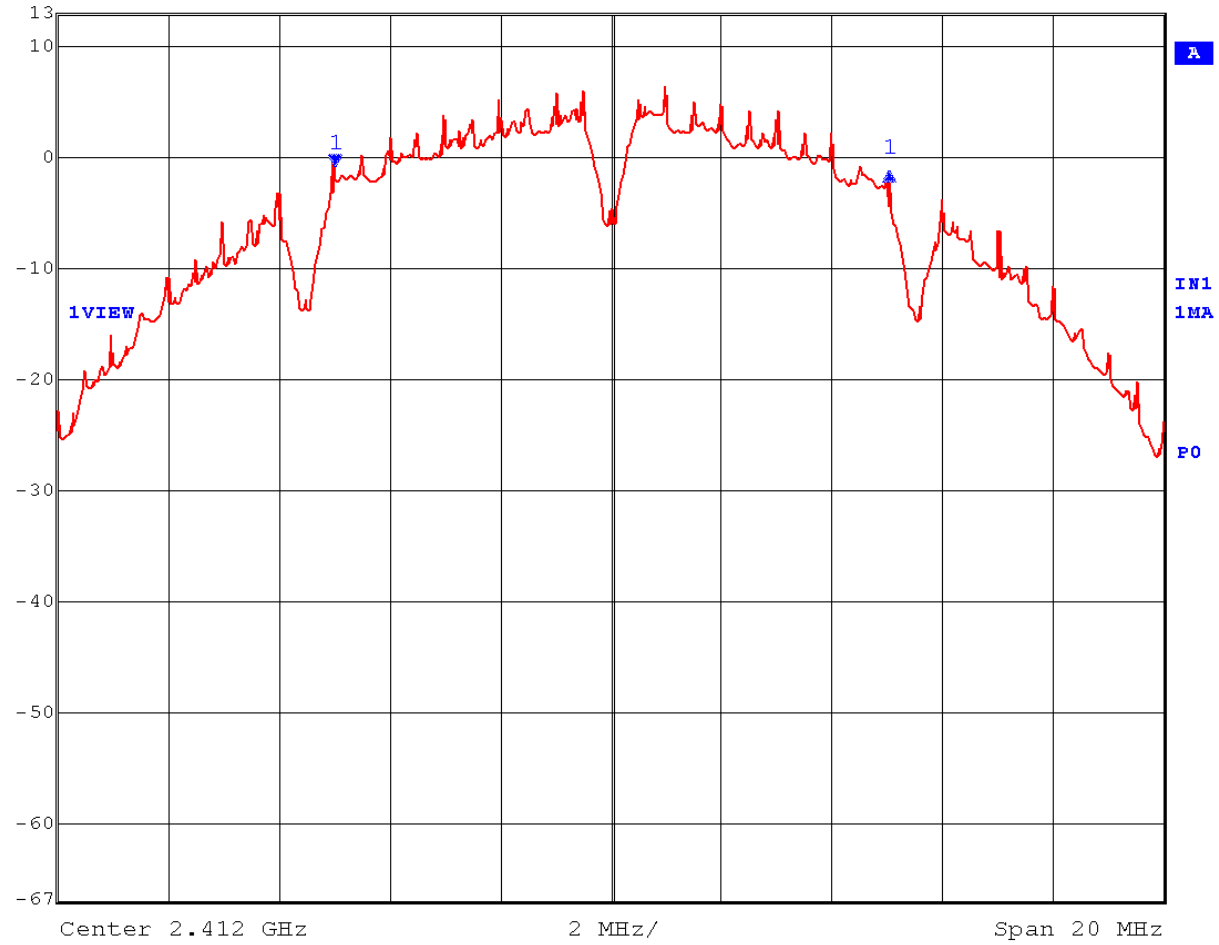

EMC Technologies Report Number: M040407_Cert_Emilia_Calexico2_BT

APPENDIX J1 - 6 dB BANDWIDTH - Calexico2 802.11b

6dB Bandwidth – Channel 1

Max/Ref Lvl	Delta 1 [T1]	RBW	100 kHz	RF Att	30 dB
13 dBm	-0.27 dB	VBW	300 kHz		
13 dBm	10.02004008 MHz	SWT	5 ms	Unit	dBm

Date: 5.FEB.2004 11:39:18

6dB Bandwidth – Channel 6

Max/Ref Lvl	Delta 1 [T1]	RBW	100 kHz	RF Att	30 dB
13 dBm	-0.19 dB	VBW	300 kHz		
13 dBm	10.06012024 MHz	SWT	5 ms	Unit	dBm

Date: 5.FEB.2004 11:58:12

6dB Bandwidth – Channel 11

Max/Ref Lvl	Delta 1 [T1]	RBW	100 kHz	RF Att	30 dB
13 dBm	-0.18 dB	VBW	300 kHz		
13 dBm	9.97995992 MHz	SWT	5 ms	Unit	dBm

Date: 5.FEB.2004 12:00:20