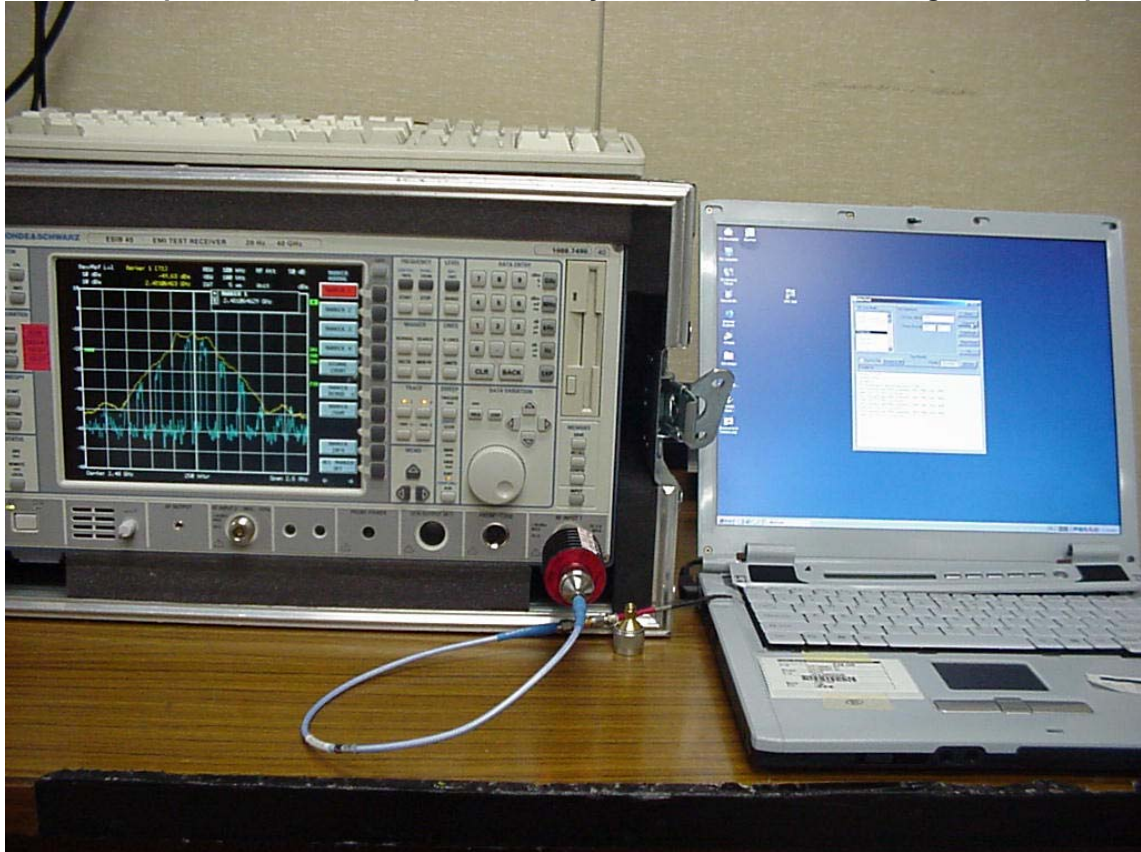

EMC Technologies Report Number: M040407_Cert_Emilia_Calexico2_BT

APPENDIX B2 – Test Setup Photographs

APPENDIX B2 – Test Setup Photographs

Host PC – LifeBook E Series, Model E8010 (Emilia)

Conducted Emissions Test Setup

APPENDIX B2 – Test Setup Photographs

Host PC – LifeBook E Series, Model E8010 (Emilia)

Peak Output Power, Power Spectral Density, Bandwidth and Band Edge Test Setup

APPENDIX B2 – Test Setup Photographs

Host PC – LifeBook E Series, Model E8010 (Emilia)

Radiated Emissions Test Setup (10 metre test distance)