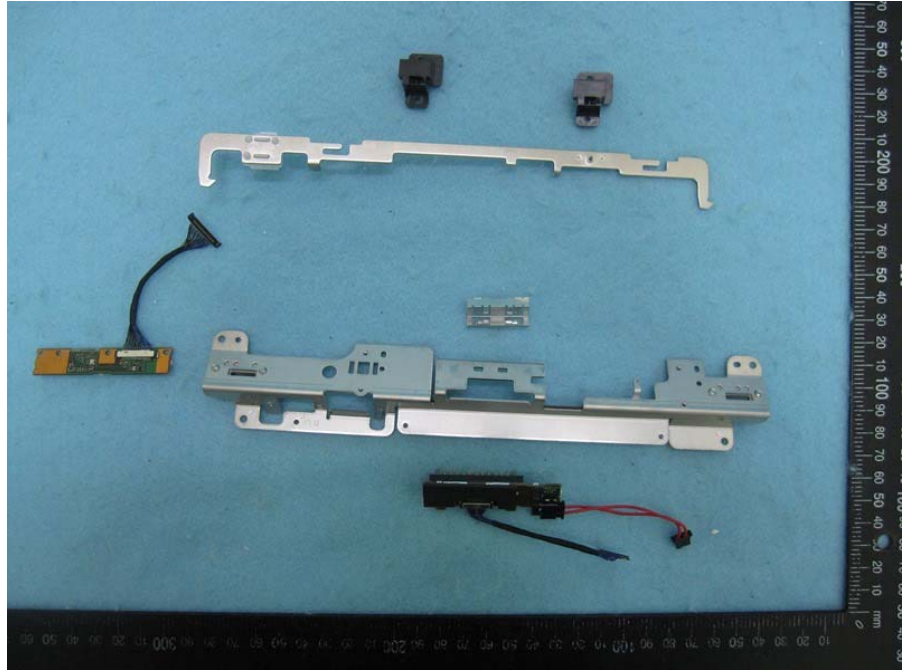

Brand Name: FUJITSU Model Name: FPCPR374, FPCPR375

Model No.: FPCPR374

60G Module and antenna
Model No.: SB6213

Model No.: FPCPR375

60G Module and antenna
Model No.: SB6213