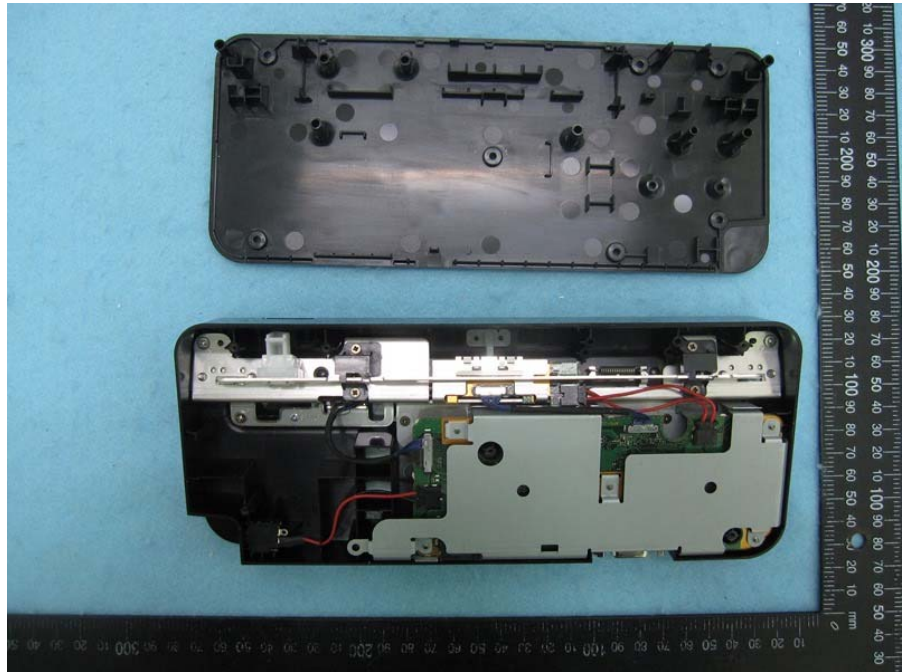

Brand Name: FUJITSU Model Name: FPCPR374, FPCPR375

Model No.: FPCPR374

60G Module and antenna
Model No.: SB6213

Model No.: FPCPR375

60G Module and antenna
Model No.: SB6213