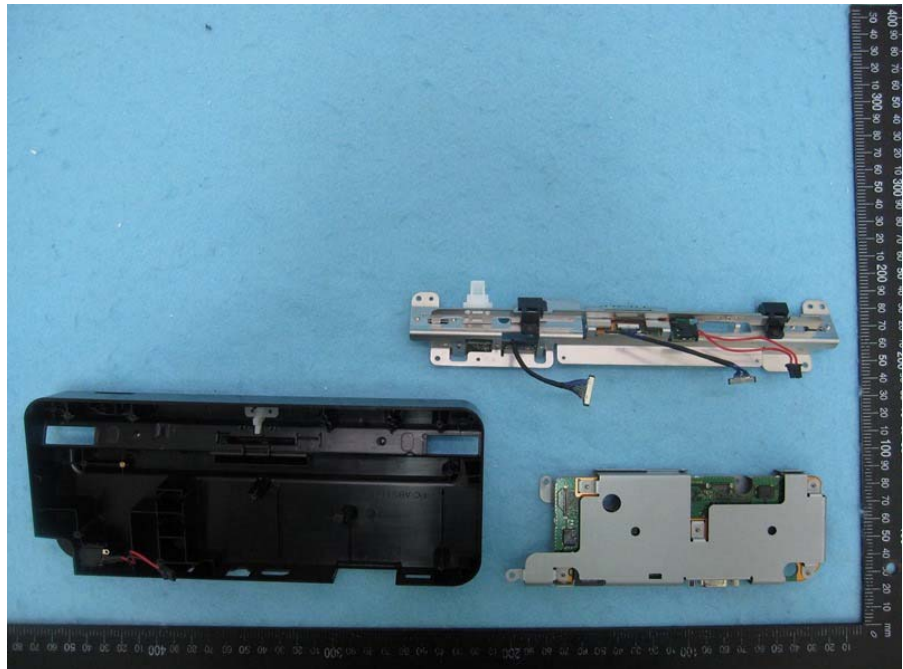

Brand Name: FUJITSU Model Name: FPCPR374, FPCPR375

Model No.: FPCPR374

60G Module and antenna
Model No.: SB6213

Model No.: FPCPR375

60G Module and antenna
Model No.: SB6213