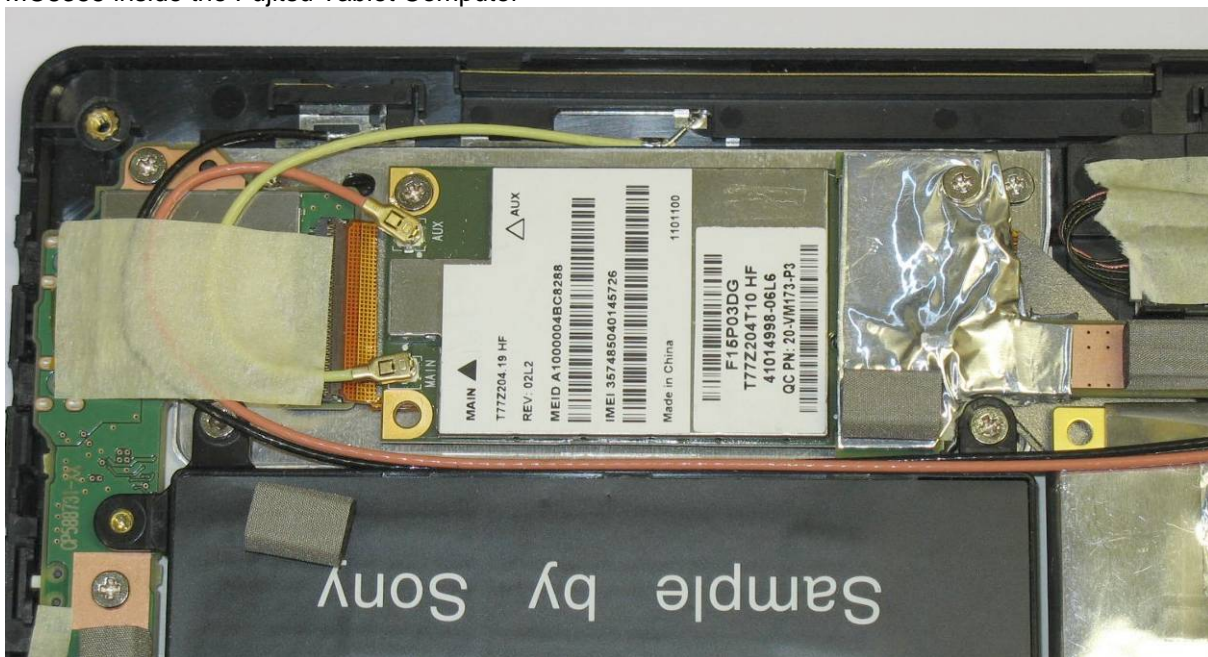

### APPENDIX A1 TEST SAMPLE PHOTOGRAPHS

Q702 Host

Q702 Host

Accredited for compliance with ISO/IEC 17025. The results of the test, calibrations and/or measurement included in this document are traceable to Australian/national standards. NATA is a signatory to the ILAC Mutual Recognition Arrangement for the mutual recognition of the equivalence of testing, calibration and inspection reports.

### APPENDIX A2 TEST SAMPLE PHOTOGRAPHS

Model: MC8355 – Wireless WAN Module  
Front

Back

### APPENDIX A3 TEST SAMPLE PHOTOGRAPHS

Battery

MC8355 inside the Fujitsu Tablet Computer