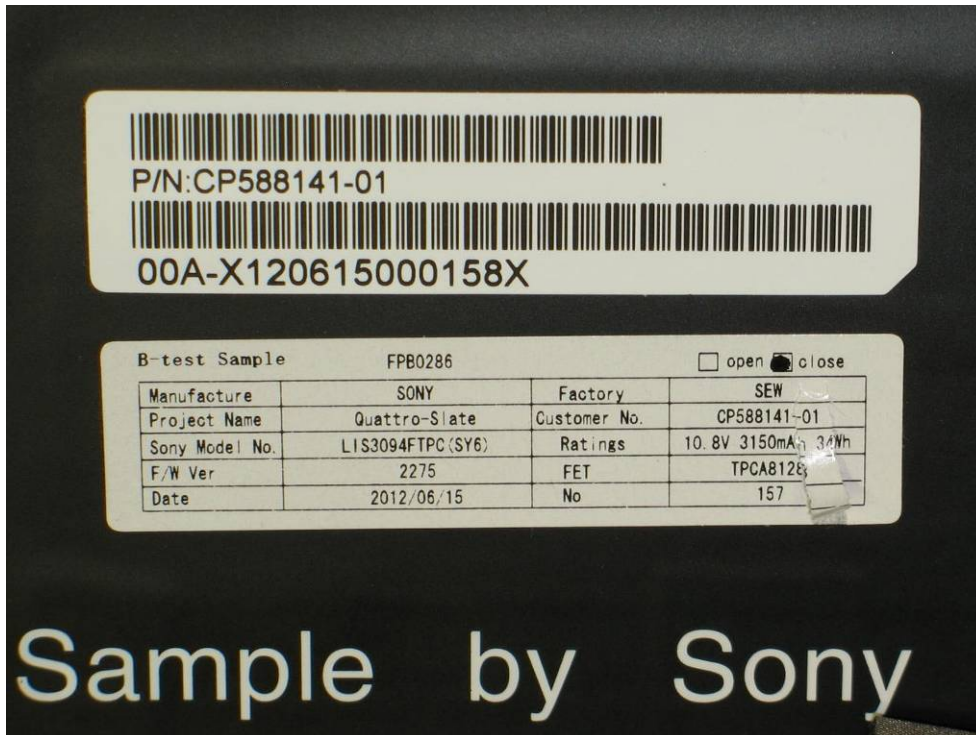

APPENDIX A3 TEST SAMPLE PHOTOGRAPHS

Battery