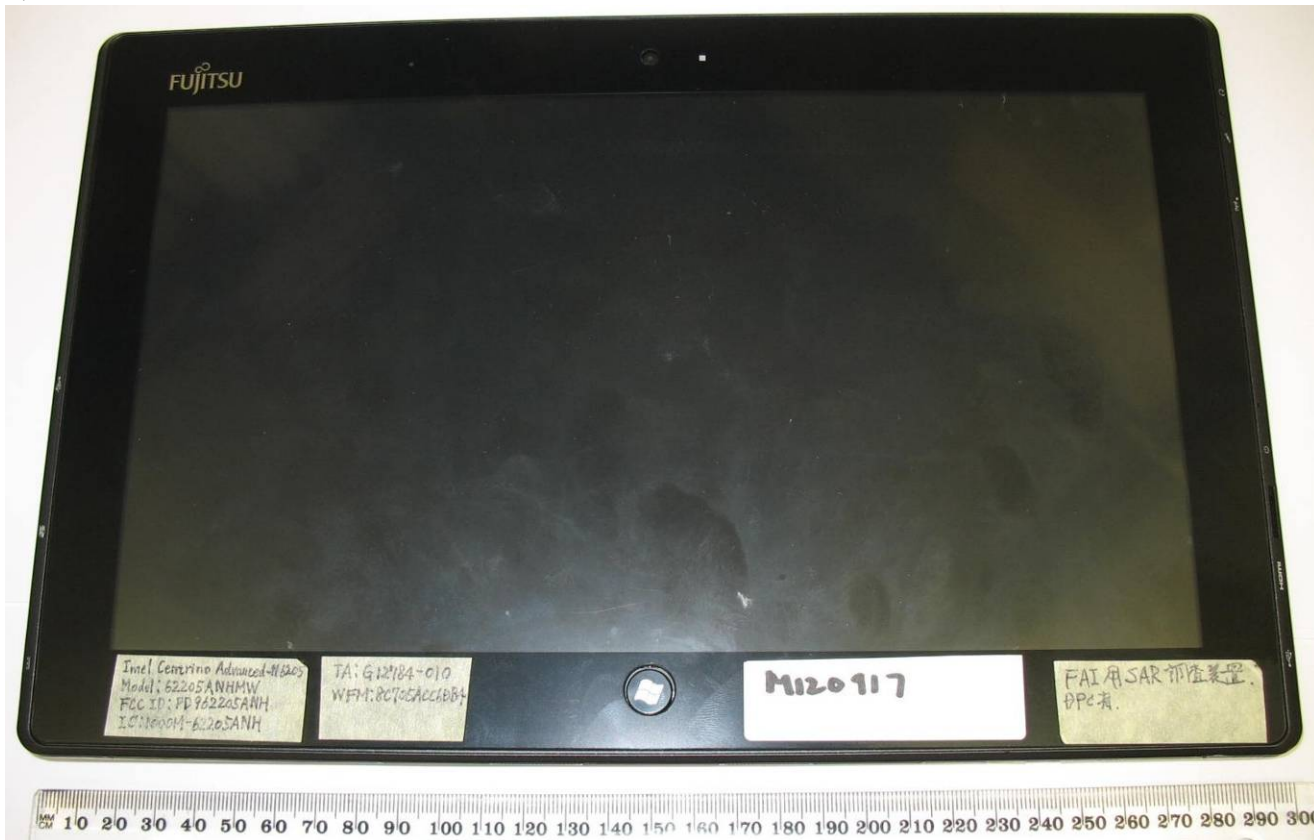

### APPENDIX A1 TEST SAMPLE PHOTOGRAPHS

Q702 Host

Q702 Host

Accredited for compliance with ISO/IEC 17025. The results of the test, calibrations and/or measurement included in this document are traceable to Australian/national standards. NATA is a signatory to the ILAC Mutual Recognition Arrangement for the mutual recognition of the equivalence of testing, calibration and inspection reports.

### APPENDIX A2 TEST SAMPLE PHOTOGRAPHS

Model: MC8355 – Wireless WAN Module  
Front

Back

### APPENDIX A3 TEST SAMPLE PHOTOGRAPHS

Battery

MC8355 inside the Fujitsu Tablet Computer