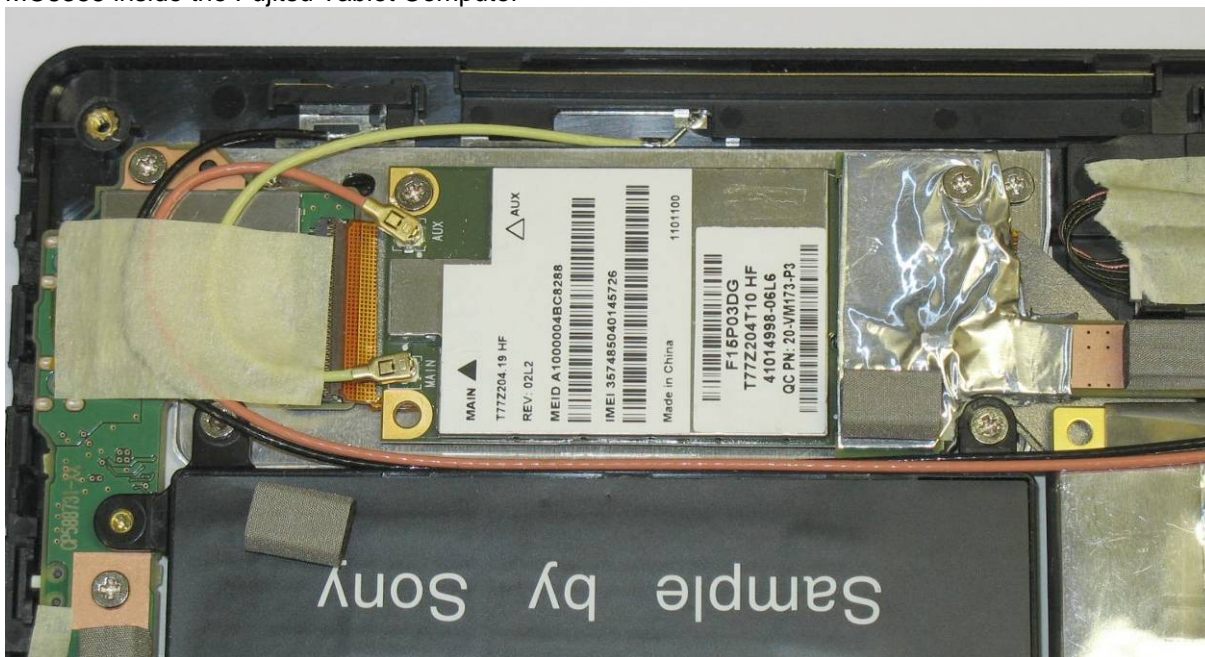

APPENDIX A1 TEST SAMPLE PHOTOGRAPHS

Q702 Host

Q702 Host

Accredited for compliance with ISO/IEC 17025. The results of the test, calibrations and/or measurement included in this document are traceable to Australian/national standards. NATA is a signatory to the ILAC Mutual Recognition Arrangement for the mutual recognition of the equivalence of testing, calibration and inspection reports.

This document shall not be reproduced except in full.

APPENDIX A2 TEST SAMPLE PHOTOGRAPHS

Model: MC8355 – Wireless WAN Module
Front

Back

APPENDIX A3 TEST SAMPLE PHOTOGRAPHS

Battery

MC8355 inside the Fujitsu Tablet Computer

APPENDIX A4 TEST SETUP PHOTOGRAPHS

Lap Held Position

APPENDIX A5 TEST SAMPLE PHOTOGRAPHS

Lap Held with 5mm Spacing Position

APPENDIX A6 TEST SAMPLE PHOTOGRAPHS

Edge On Primary Portrait Position