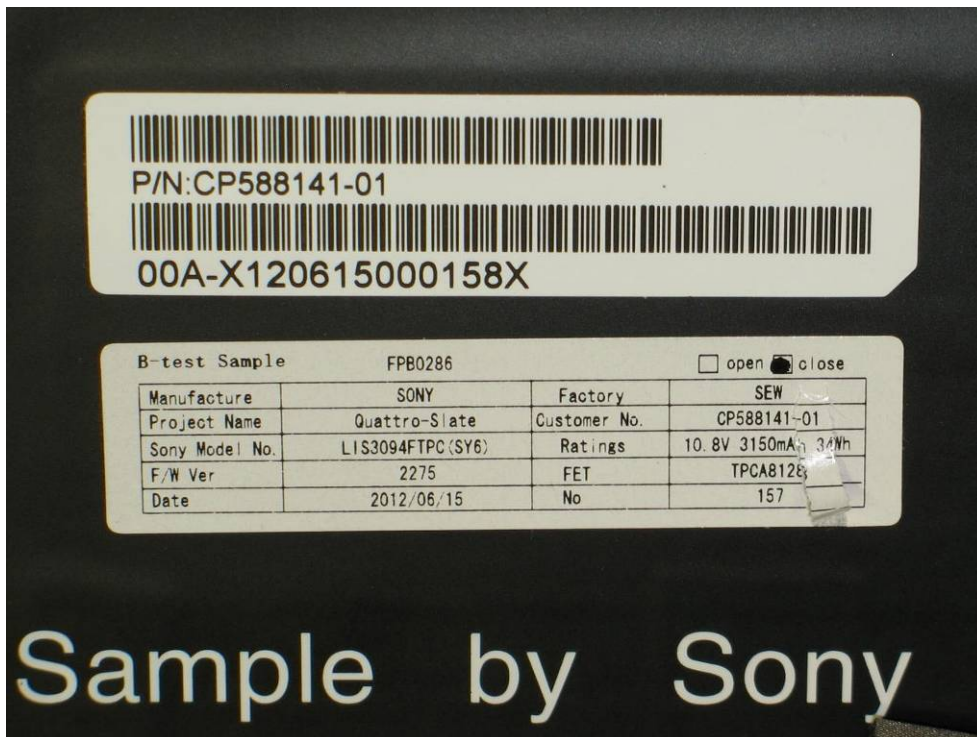

APPENDIX A1 TEST SAMPLE PHOTOGRAPHS

Q702 Host

Q702 Host

Accredited for compliance with ISO/IEC 17025. The results of the test, calibrations and/or measurement included in this document are traceable to Australian/national standards. NATA is a signatory to the ILAC Mutual Recognition Arrangement for the mutual recognition of the equivalence of testing, calibration and inspection reports.

This document shall not be reproduced except in full.

APPENDIX A2 TEST SAMPLE PHOTOGRAPHS

Model: MC8355 – Wireless WAN Module
Front

Back

APPENDIX A3 TEST SAMPLE PHOTOGRAPHS

Battery

MC8355 inside the Fujitsu Tablet Computer