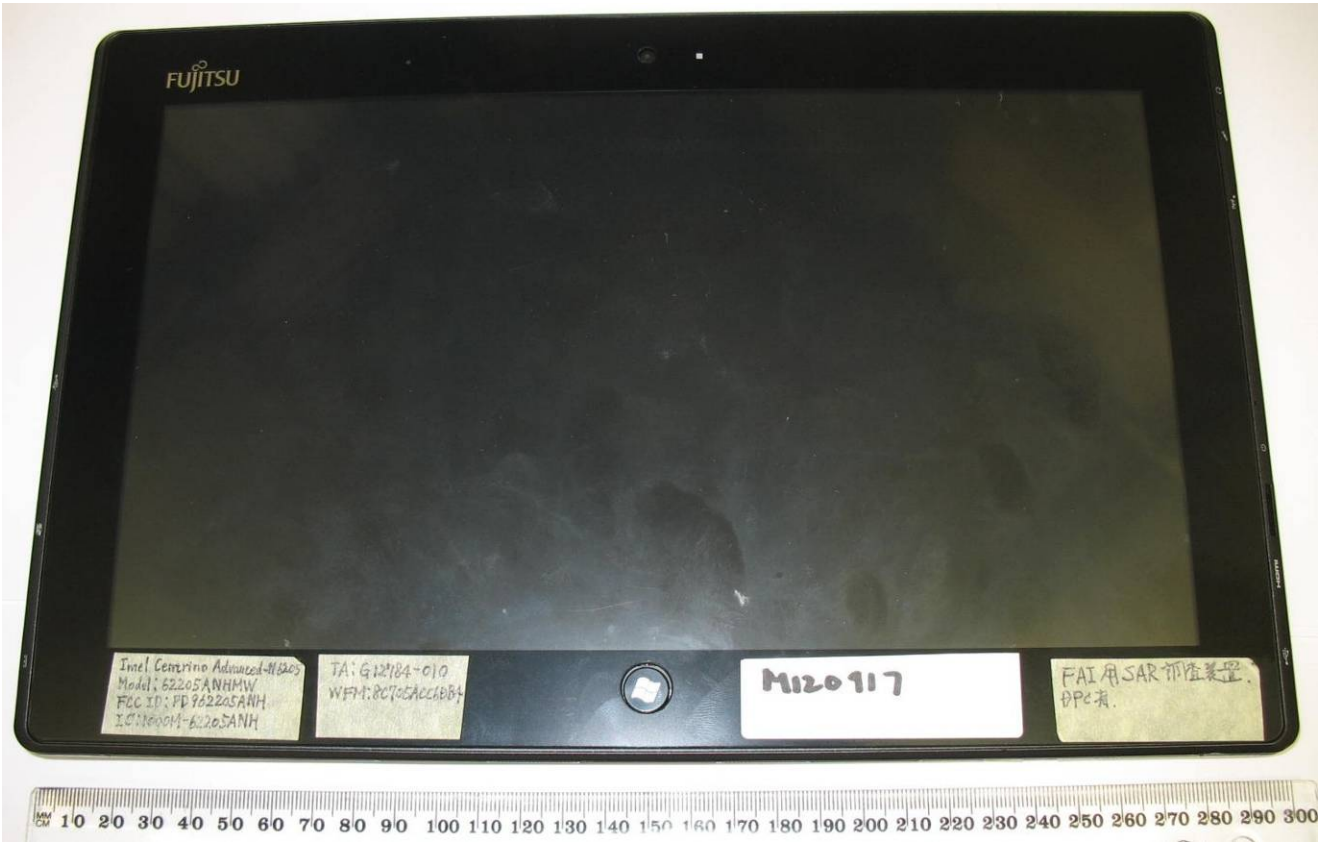

APPENDIX A1 TEST SAMPLE PHOTOGRAPHS

Q702 Host

Q702 Host

Accredited for compliance with ISO/IEC 17025. The results of the test, calibrations and/or measurement included in this document are traceable to Australian/national standards. NATA is a signatory to the ILAC Mutual Recognition Arrangement for the mutual recognition of the equivalence of testing, calibration and inspection reports.

This document shall not be reproduced except in full.

APPENDIX A2 TEST SAMPLE PHOTOGRAPHS

Model: MC8355 – Wireless WAN Module
Front

Back

APPENDIX A3 TEST SAMPLE PHOTOGRAPHS

Battery

MC8355 inside the Fujitsu Tablet Computer

APPENDIX A4 TEST SETUP PHOTOGRAPHS

Lap Held Position

APPENDIX A5 TEST SAMPLE PHOTOGRAPHS

Lap Held with 5mm Spacing Position

APPENDIX A6 TEST SAMPLE PHOTOGRAPHS

Edge On Primary Portrait Position