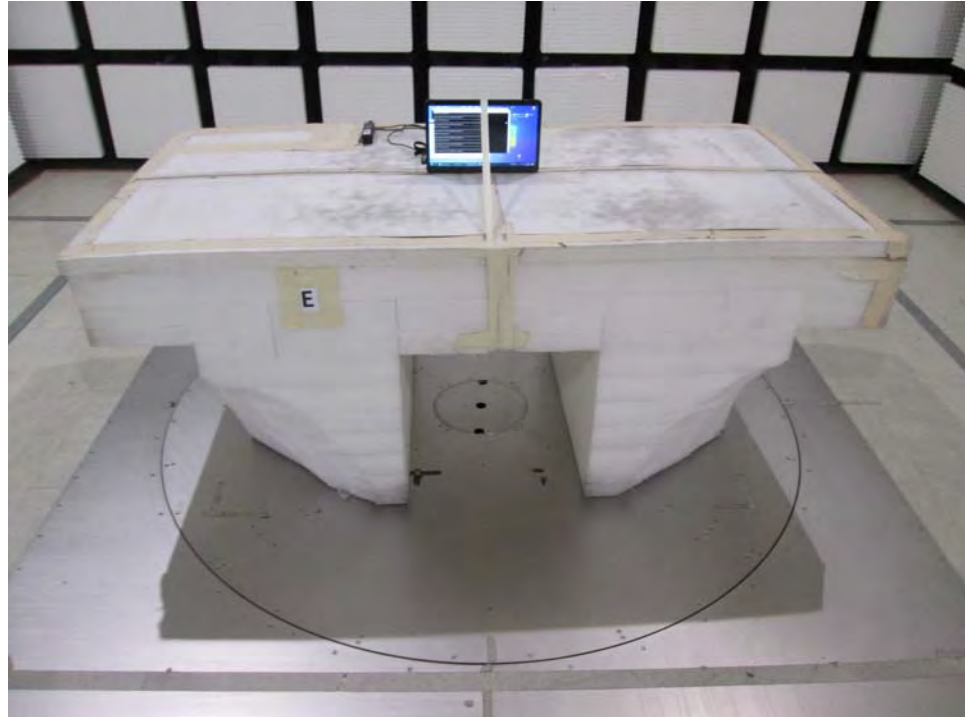

Appendix A. Test Photos

1. Photographs of AC Power Conducted Emissions Test Configuration

FRONT VIEW

REAR VIEW

2. Photographs of Transmitter Spurious Emissions Test Configuration

Test Configuration: Below 1GHz

FRONT VIEW

REAR VIEW

Test Configuration: 1GHz~40GHz

FRONT VIEW

REAR VIEW

Test Configuration: Above 40GHz

FRONT VIEW

—THE END—