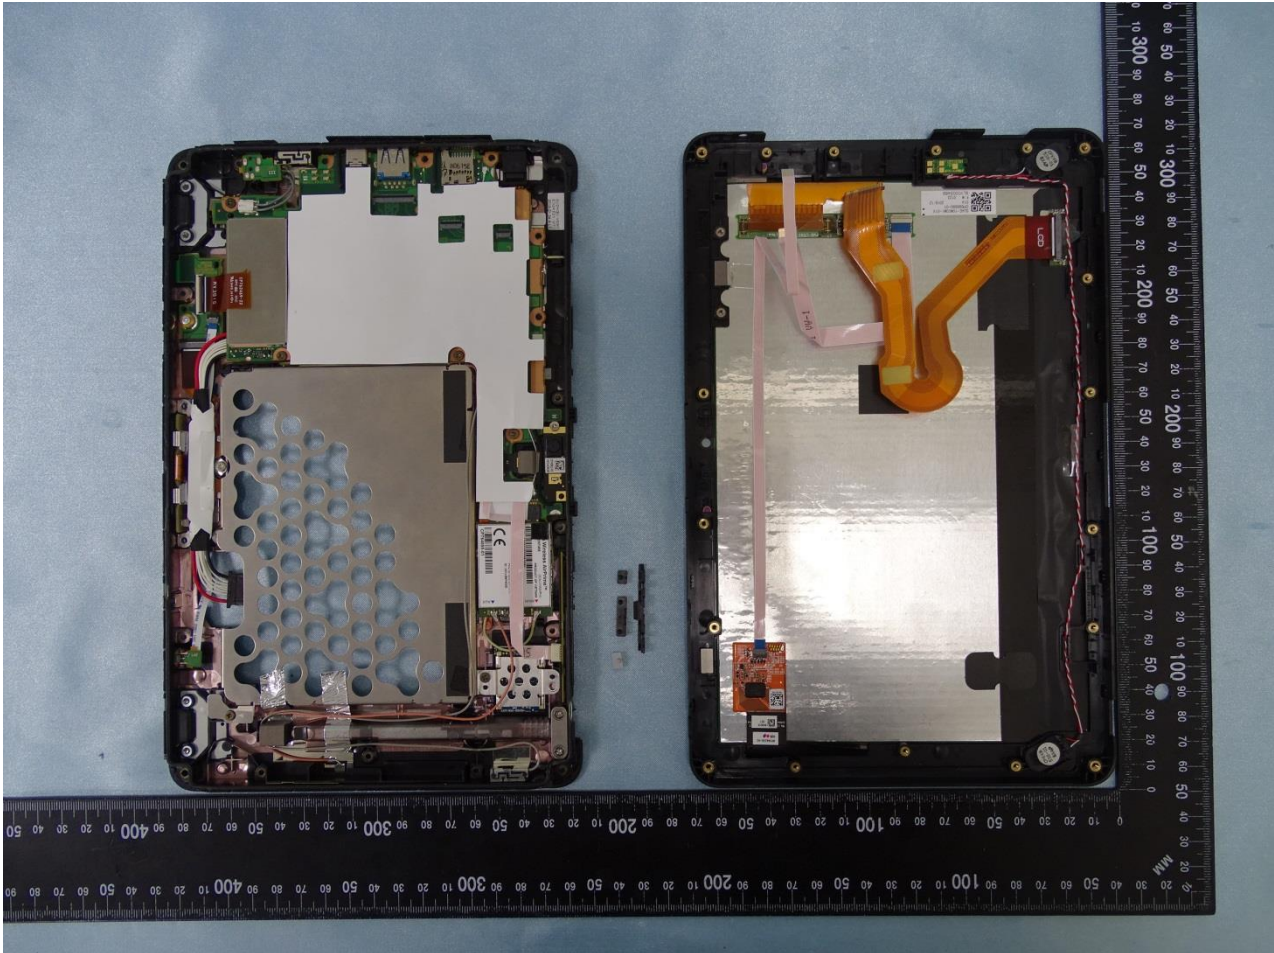

LTE Module, Brand Name: Sierra Wireless Inc. / Model Name: EM7455