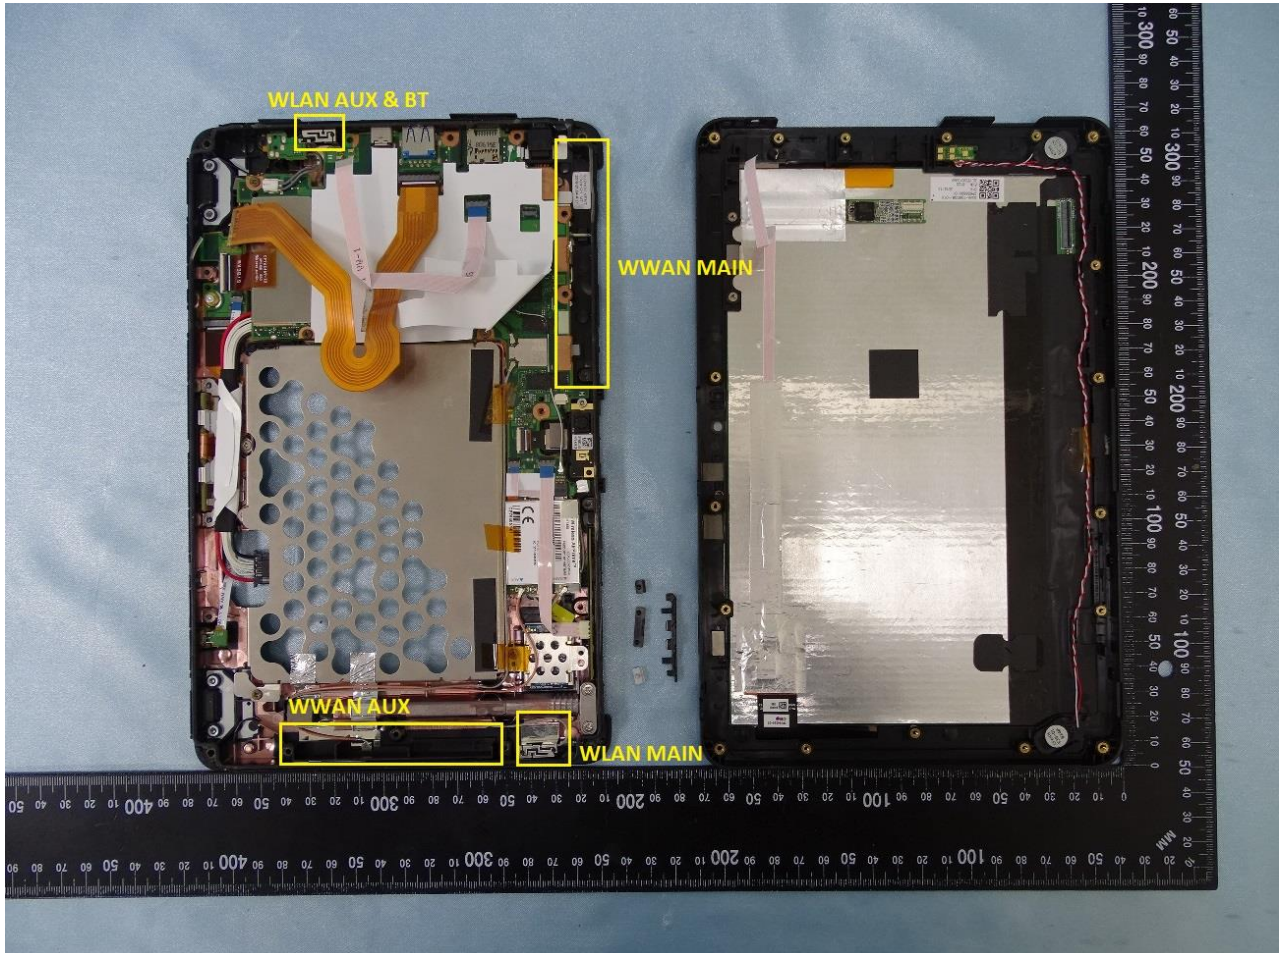

3. Internal Photograph of EUT

LTE Module, Brand Name: Sierra Wireless Inc. / Model Name: EM7455

LTE Module, Brand Name: Sierra Wireless Inc. / Model Name: EM7455

LTE Module, Brand Name: Sierra Wireless Inc. / Model Name: EM7455

LTE Module, Brand Name: Sierra Wireless Inc. / Model Name: EM7455

LTE Module, Brand Name: Sierra Wireless Inc. / Model Name: EM7455

LTE Module, Brand Name: Sierra Wireless Inc. / Model Name: EM7455

LTE Module, Brand Name: Sierra Wireless Inc. / Model Name: EM7455