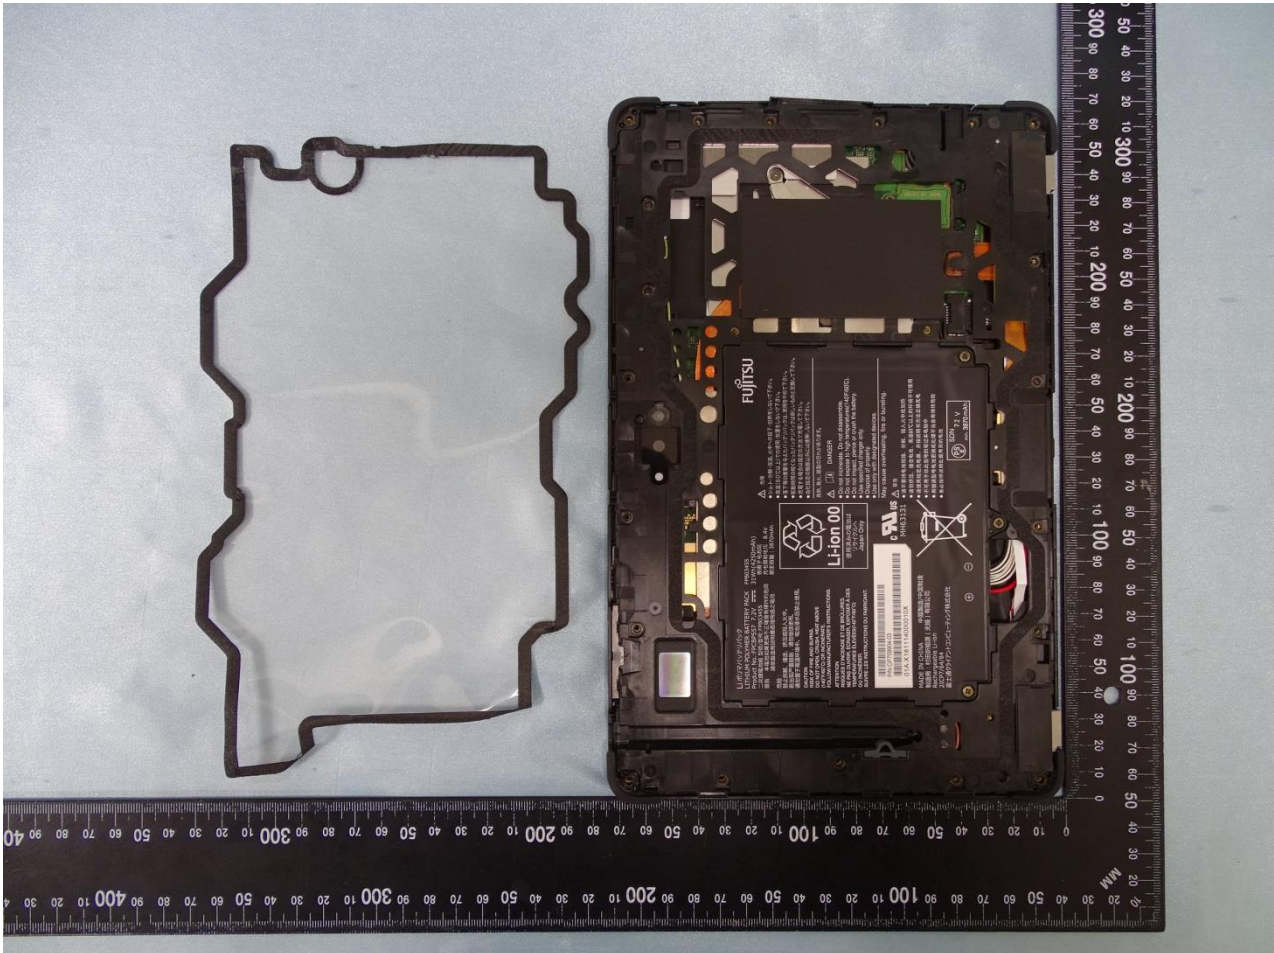

3. Internal Photograph of EUT

LTE Module, Brand Name: Sierra Wireless Inc. / Model Name: EM7455

LTE Module, Brand Name: Sierra Wireless Inc. / Model Name: EM7455

LTE Module, Brand Name: Sierra Wireless Inc. / Model Name: EM7455