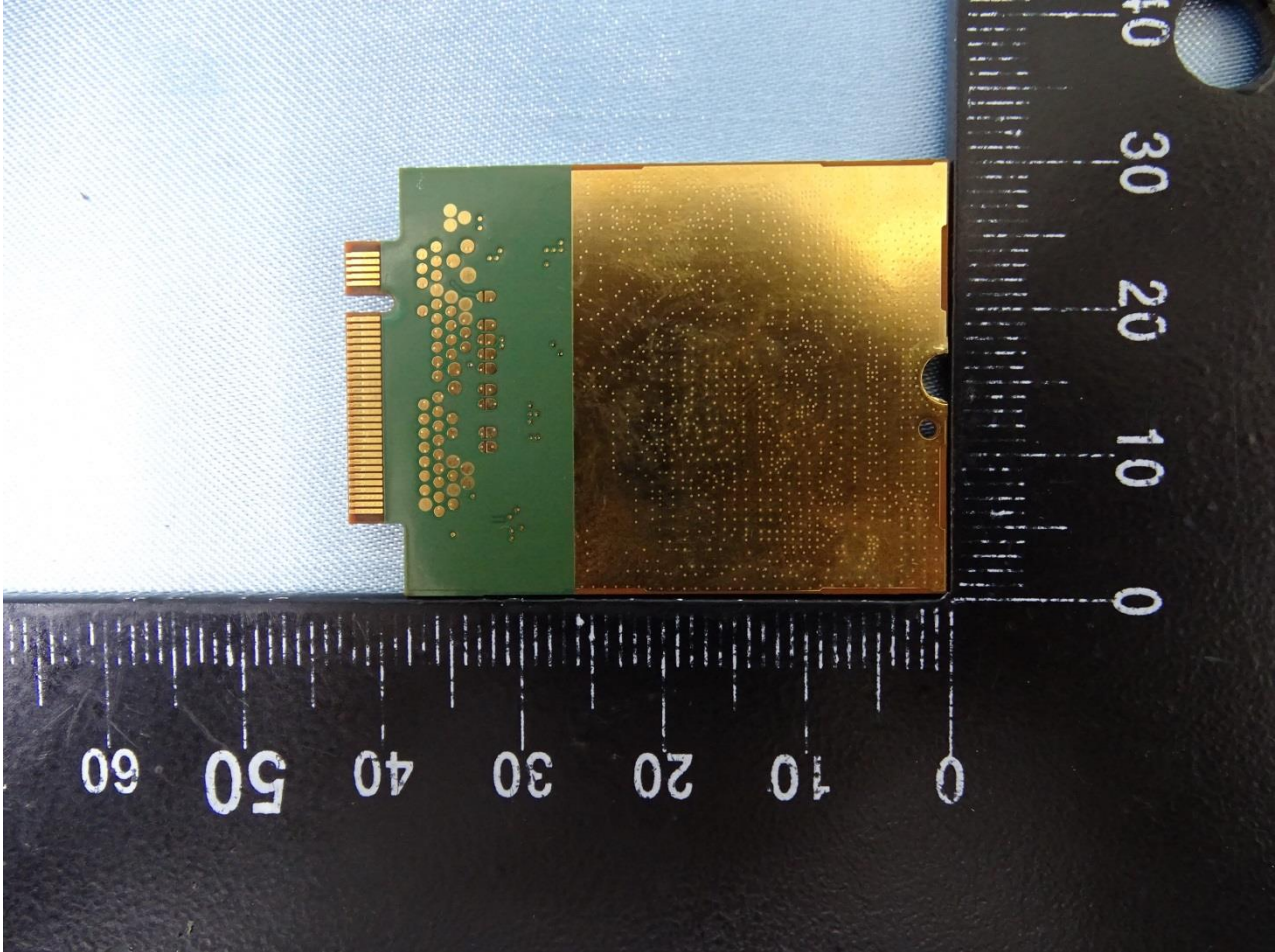

3. Internal Photograph of EUT

LTE Module, Brand Name: Sierra Wireless Inc. / Model Name: EM7455

LTE Module, Brand Name: Sierra Wireless Inc. / Model Name: EM7455

LTE Module, Brand Name: Sierra Wireless Inc. / Model Name: EM7455

LTE Module, Brand Name: Sierra Wireless Inc. / Model Name: EM7455

LTE Module, Brand Name: Sierra Wireless Inc. / Model Name: EM7455

LTE Module, Brand Name: Sierra Wireless Inc. / Model Name: EM7455

LTE Module, Brand Name: Sierra Wireless Inc. / Model Name: EM7455

WWAN Module

LTE Module, Brand Name: Sierra Wireless Inc. / Model Name: EM7455

LTE Module, Brand Name: Sierra Wireless Inc. / Model Name: EM7455

WWAN Main Antenna

LTE Module, Brand Name: Sierra Wireless Inc. / Model Name: EM7455