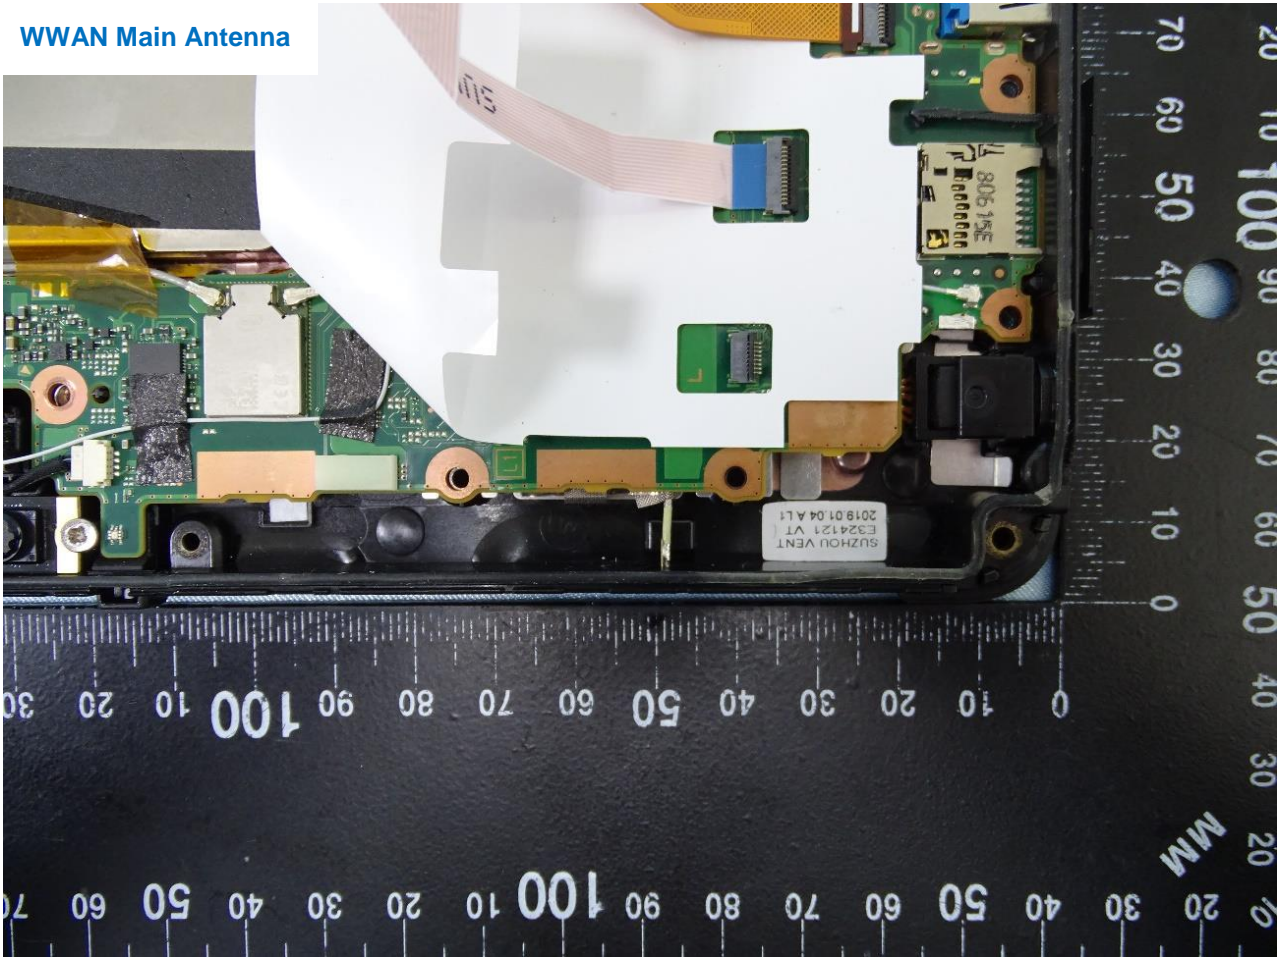

WWAN Module

LTE Module, Brand Name: Sierra Wireless Inc. / Model Name: EM7455

LTE Module, Brand Name: Sierra Wireless Inc. / Model Name: EM7455

WWAN Main Antenna

LTE Module, Brand Name: Sierra Wireless Inc. / Model Name: EM7455