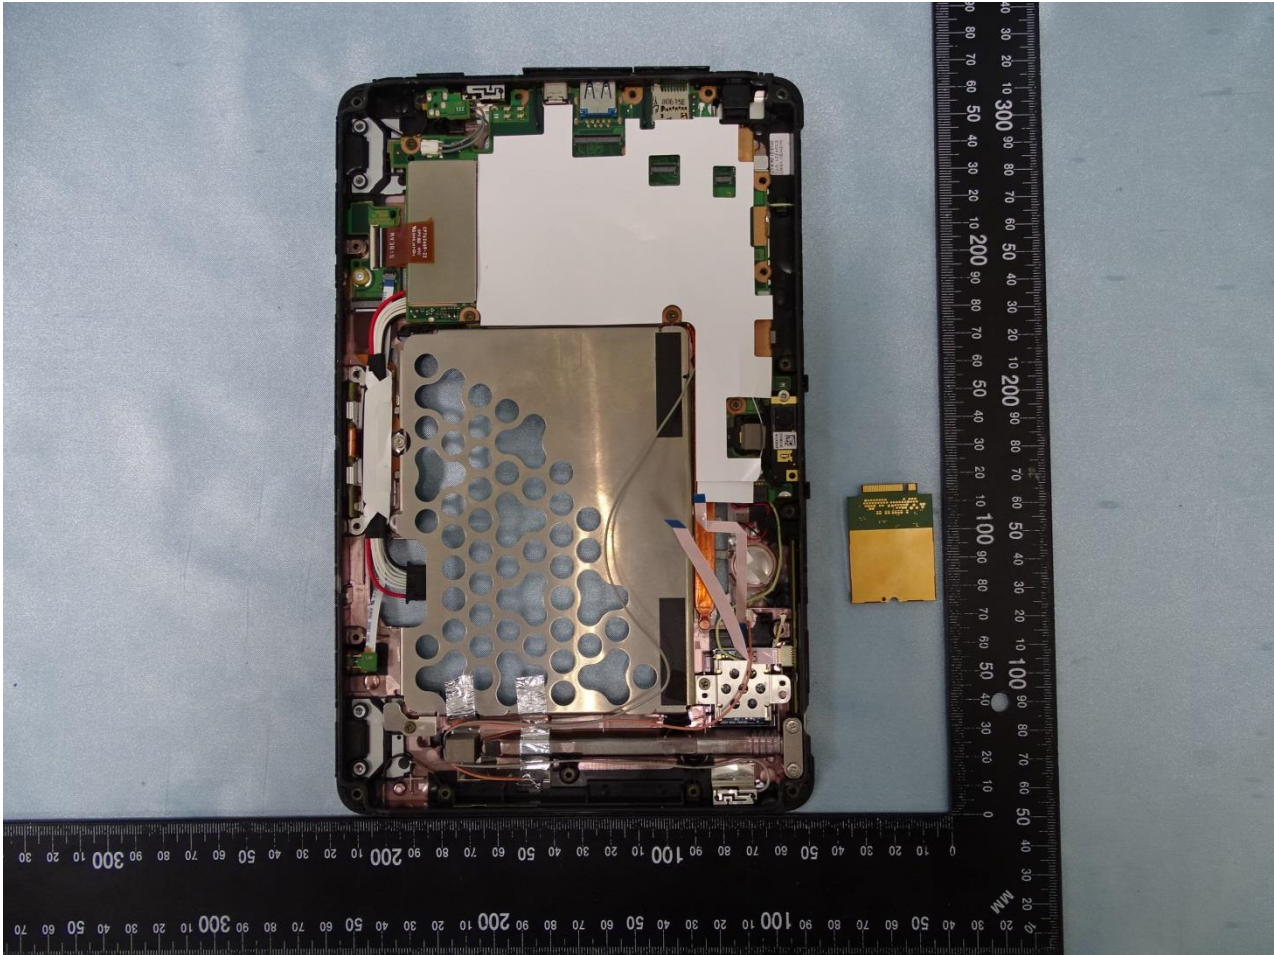

LTE Module, Brand Name: Sierra Wireless Inc. / Model Name: EM7455