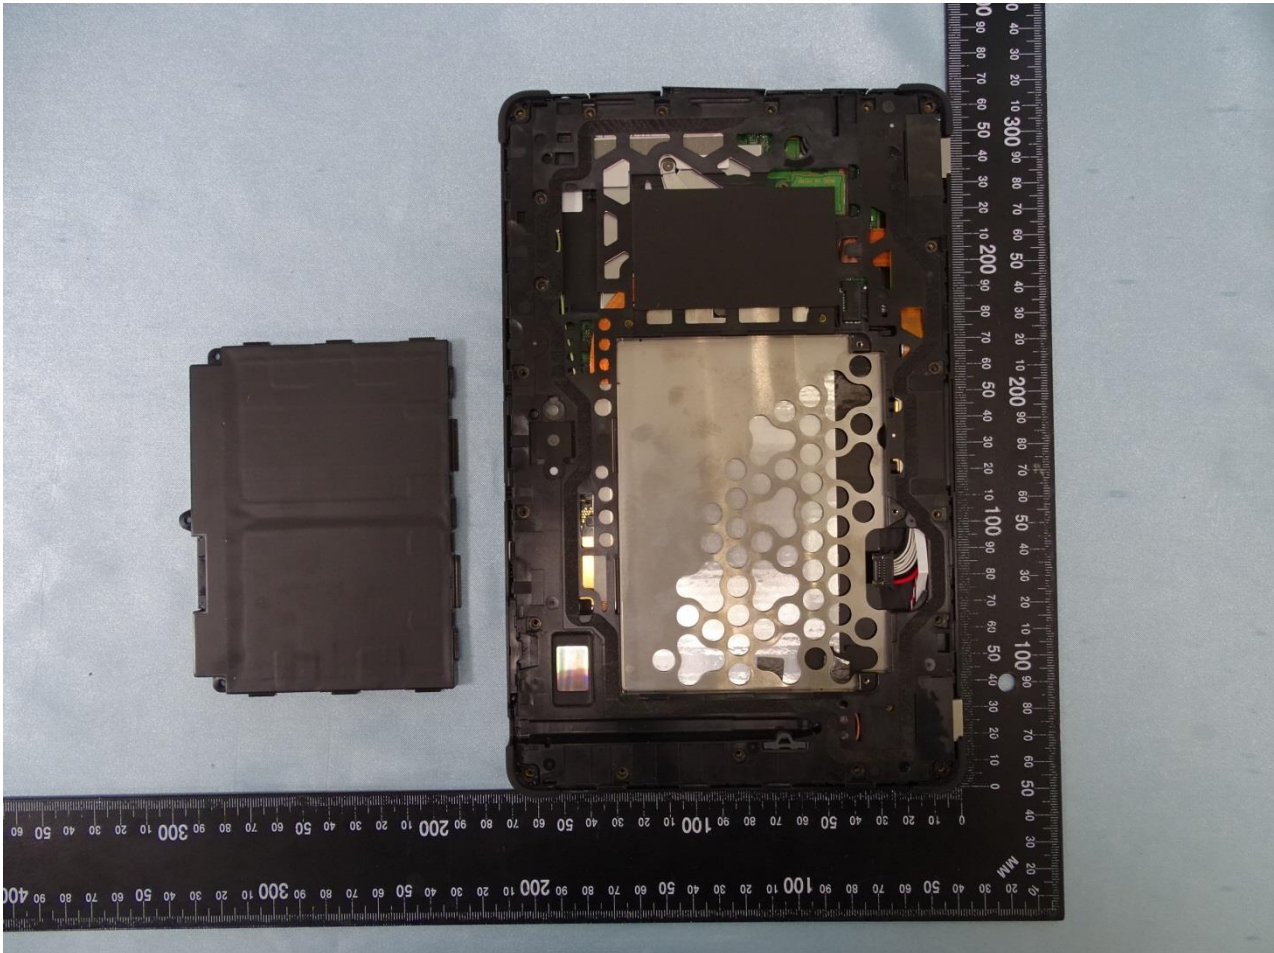

LTE Module, Brand Name: Sierra Wireless Inc. / Model Name: EM7455