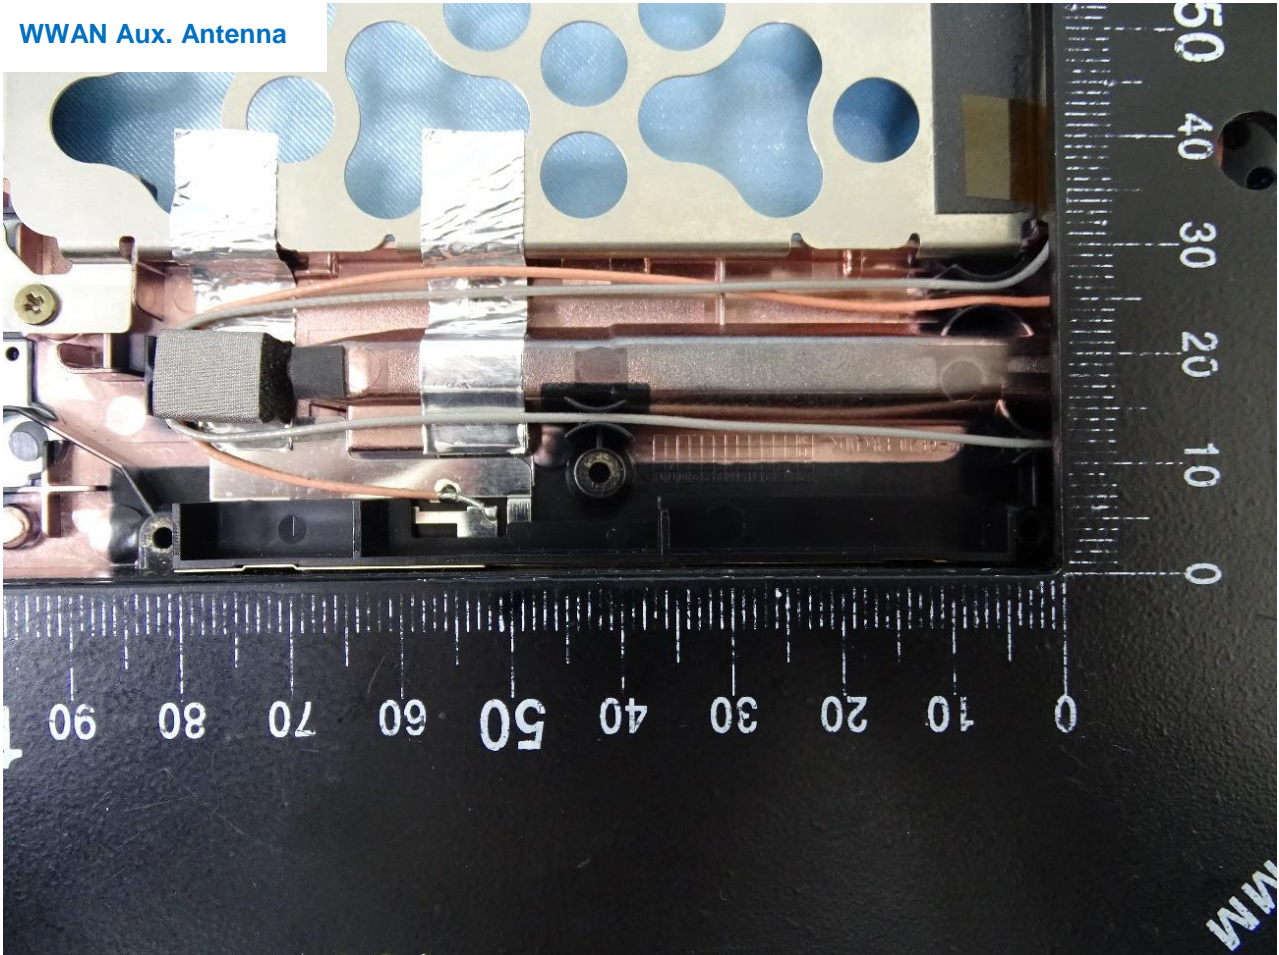

LTE Module, Brand Name: Sierra Wireless Inc. / Model Name: EM7455

WWAN Aux. Antenna

————THE END————