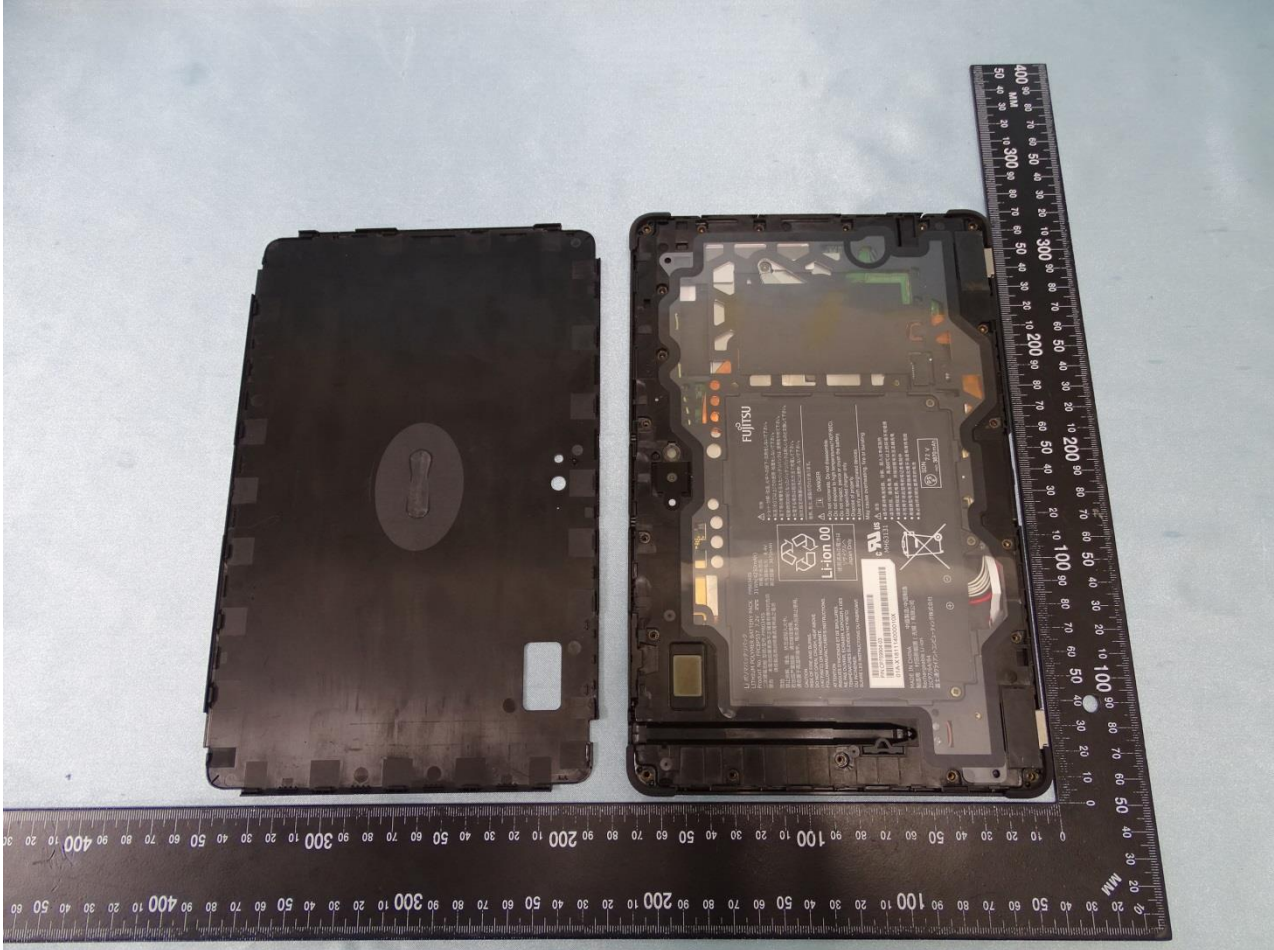

3. Internal Photograph of EUT

LTE Module, Brand Name: Sierra Wireless Inc. / Model Name: EM7455

LTE Module, Brand Name: Sierra Wireless Inc. / Model Name: EM7455

LTE Module, Brand Name: Sierra Wireless Inc. / Model Name: EM7455

LTE Module, Brand Name: Sierra Wireless Inc. / Model Name: EM7455

LTE Module, Brand Name: Sierra Wireless Inc. / Model Name: EM7455

LTE Module, Brand Name: Sierra Wireless Inc. / Model Name: EM7455

LTE Module, Brand Name: Sierra Wireless Inc. / Model Name: EM7455