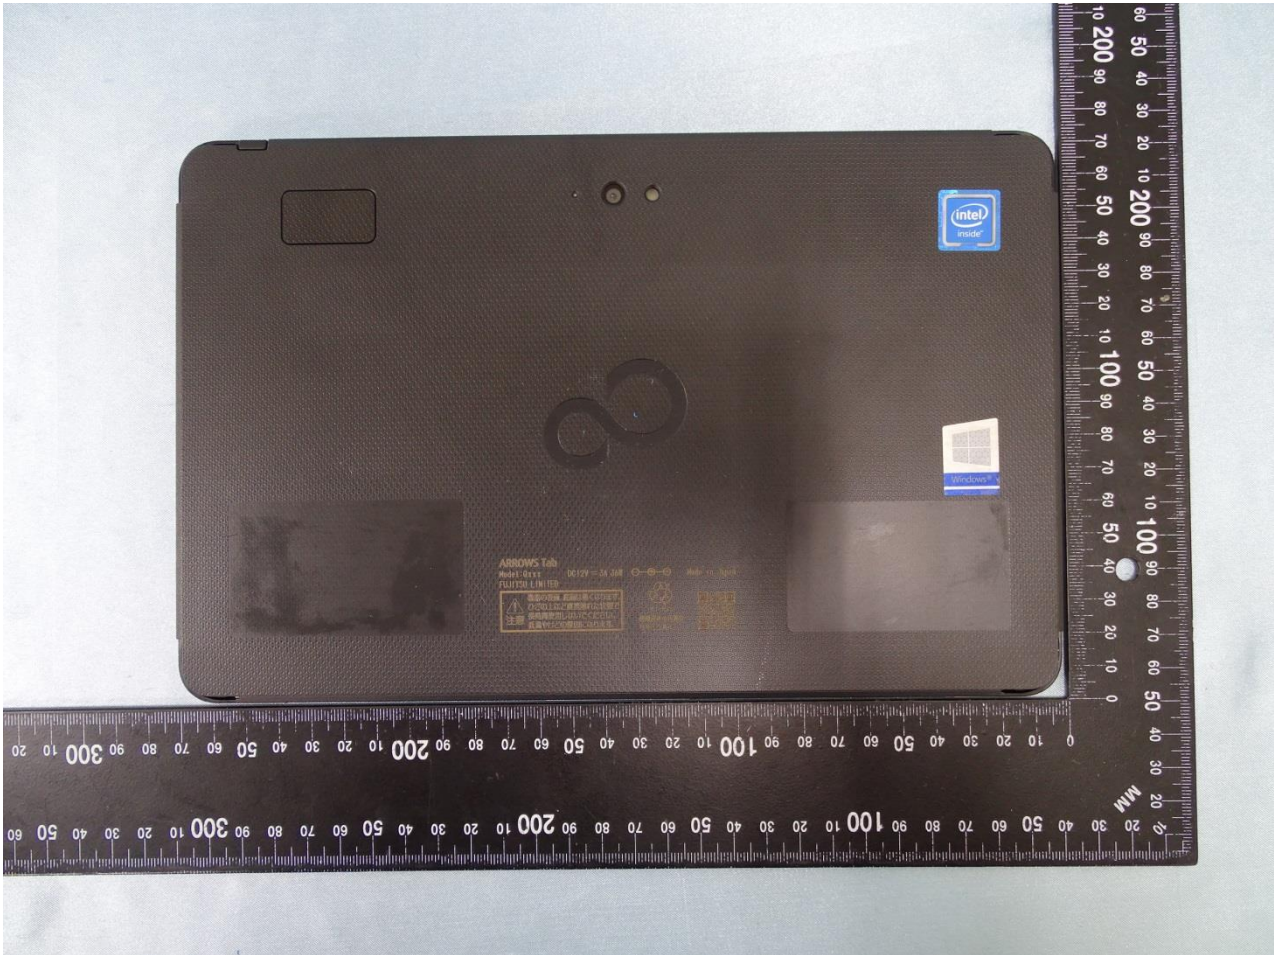

**1. External Photograph of EUT**

**LTE Module, Brand Name: Sierra Wireless Inc. / Model Name: EM7455**

LTE Module, Brand Name: Sierra Wireless Inc. / Model Name: EM7455

LTE Module, Brand Name: Sierra Wireless Inc. / Model Name: EM7455