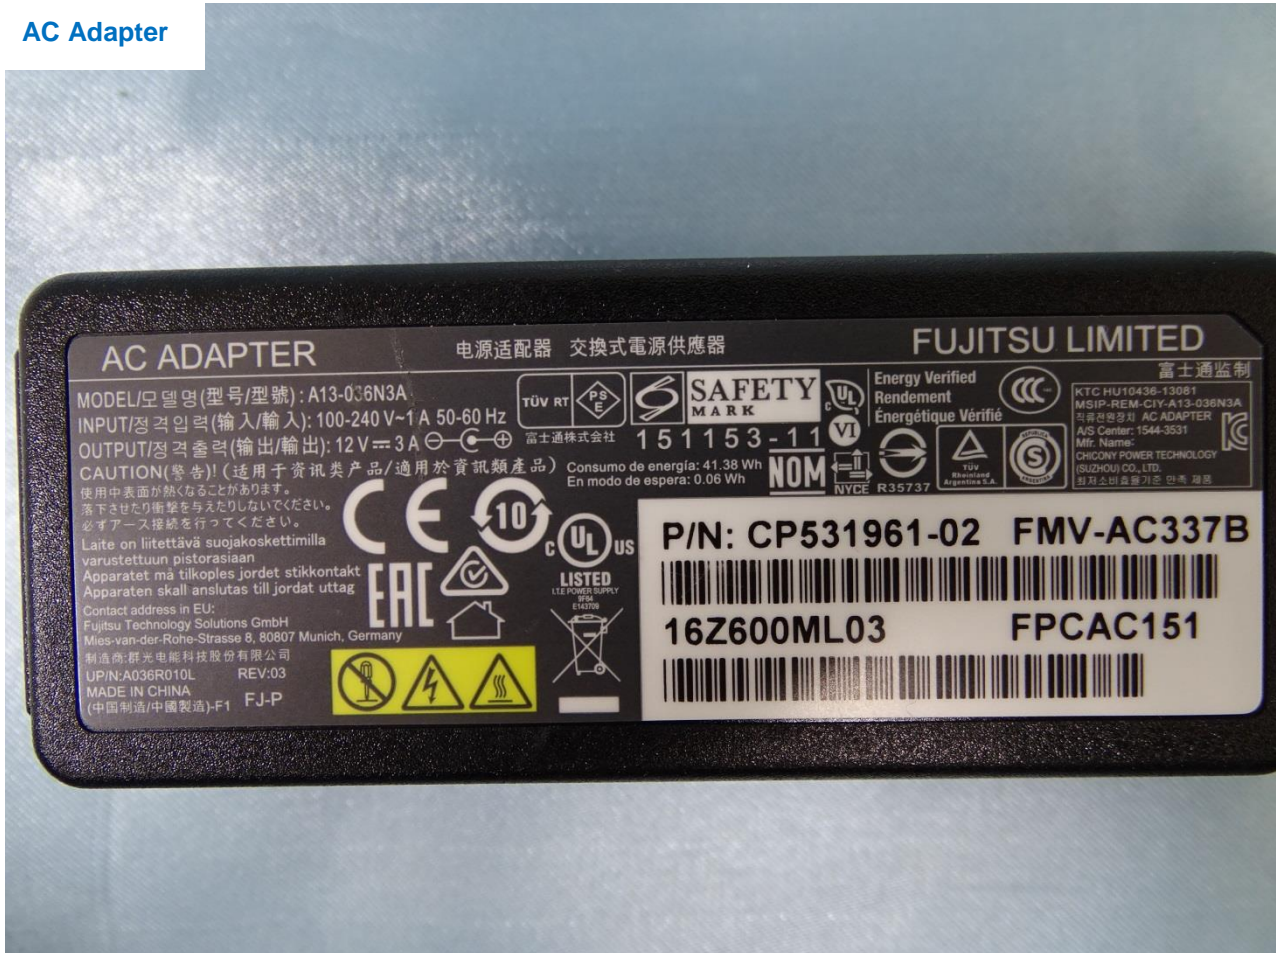

LTE Module, Brand Name: Sierra Wireless Inc. / Model Name: EM7455

AC Adapter