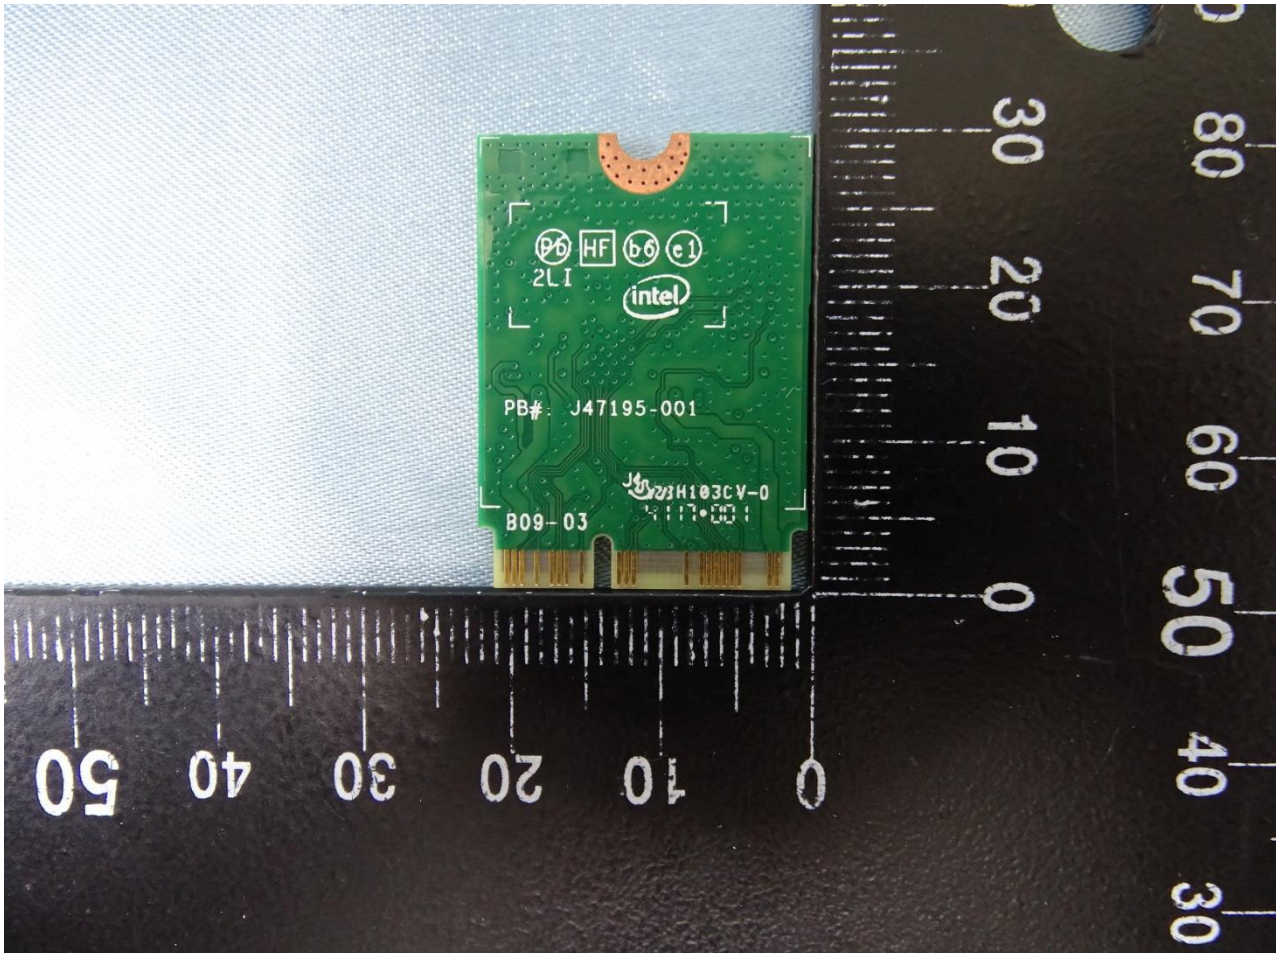

### 3. Internal Photograph of EUT

Host: **STYLISTIC Q739 Tablet PC**  
(Brand Name: FUJITSU / Model Name: PQ13B)

Host: STYLISTIC Q739 Tablet PC  
(Brand Name: FUJITSU / Model Name: PQ13B)

Host: STYLISTIC Q739 Tablet PC  
(Brand Name: FUJITSU / Model Name: PQ13B)