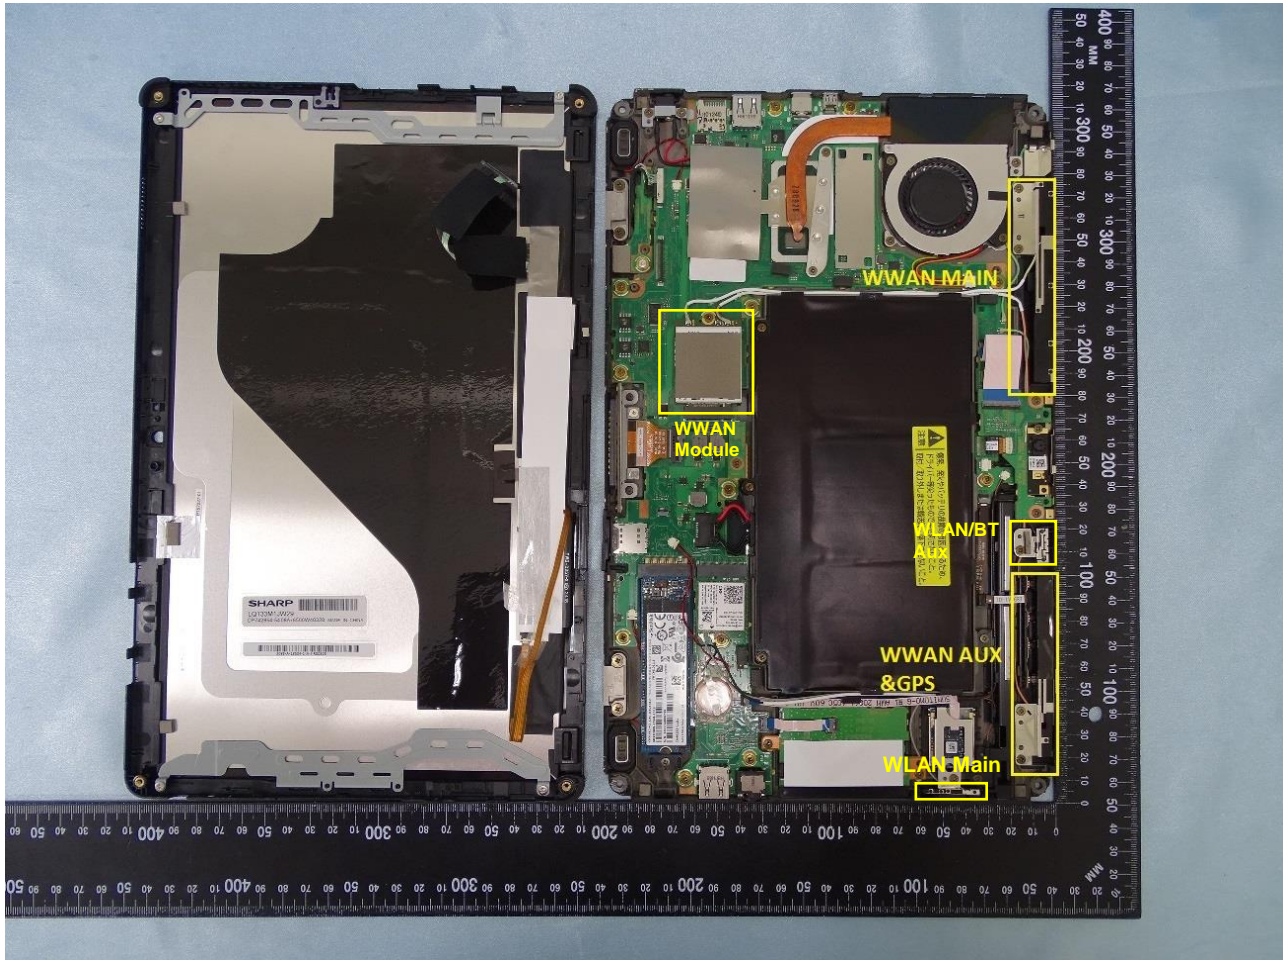

### 3. Internal Photograph of EUT

Host: **STYLISTIC Q739 Tablet PC**  
(Brand Name: FUJITSU / Model Name: PQ13B)

Host: STYLISTIC Q739 Tablet PC  
(Brand Name: FUJITSU / Model Name: PQ13B)

Host: STYLISTIC Q739 Tablet PC  
(Brand Name: FUJITSU / Model Name: PQ13B)

Host: STYLISTIC Q739 Tablet PC  
(Brand Name: FUJITSU / Model Name: PQ13B)

Host: **STYLISTIC Q739 Tablet PC**  
(Brand Name: FUJITSU / Model Name: PQ13B)

Host: STYLISTIC Q739 Tablet PC  
(Brand Name: FUJITSU / Model Name: PQ13B)