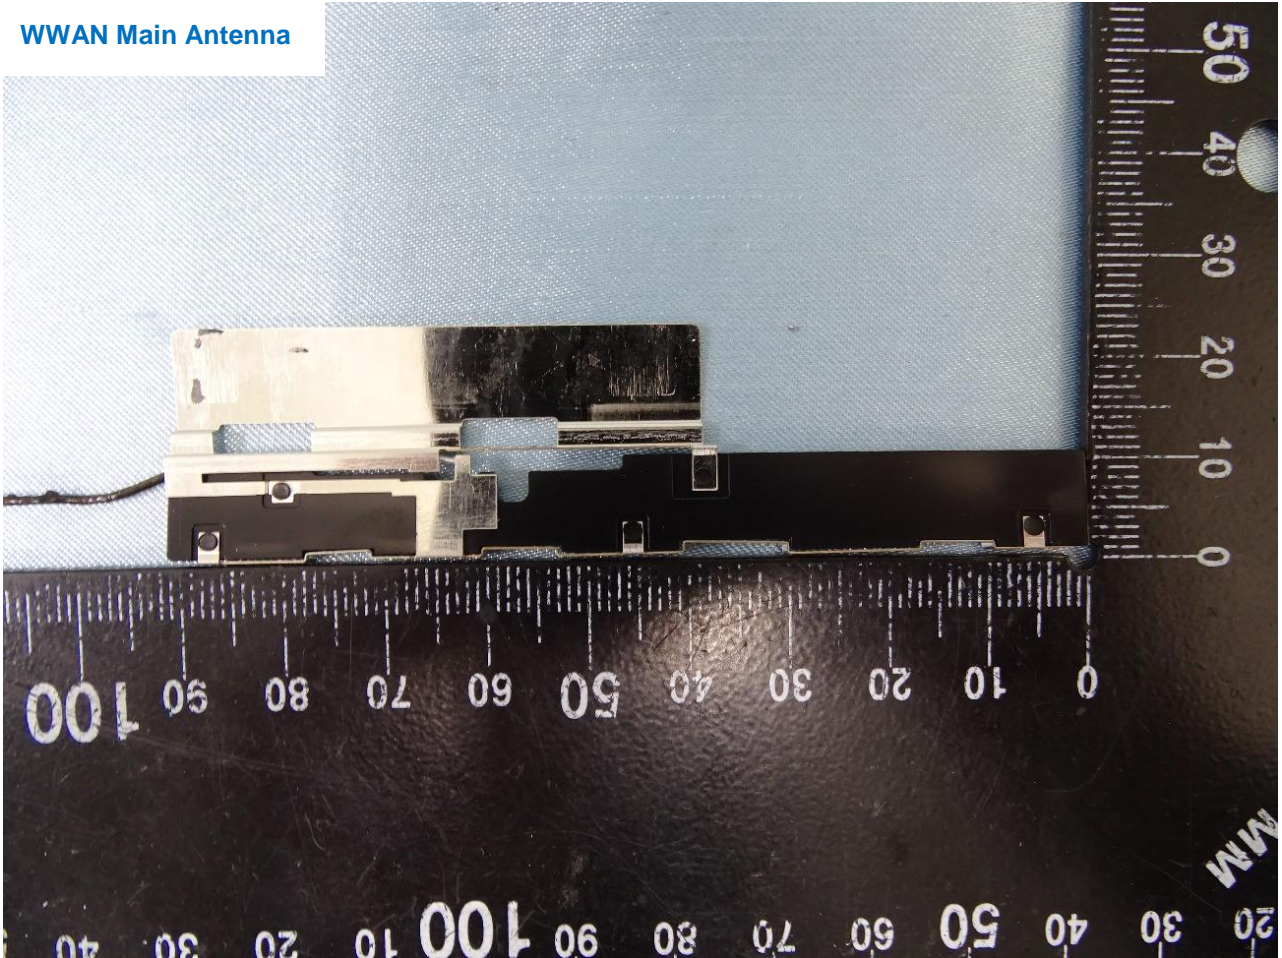

Host: LIFEBOOK T939
(Brand Name: FUJITSU / Model Name: T939)

WWAN Main Antenna