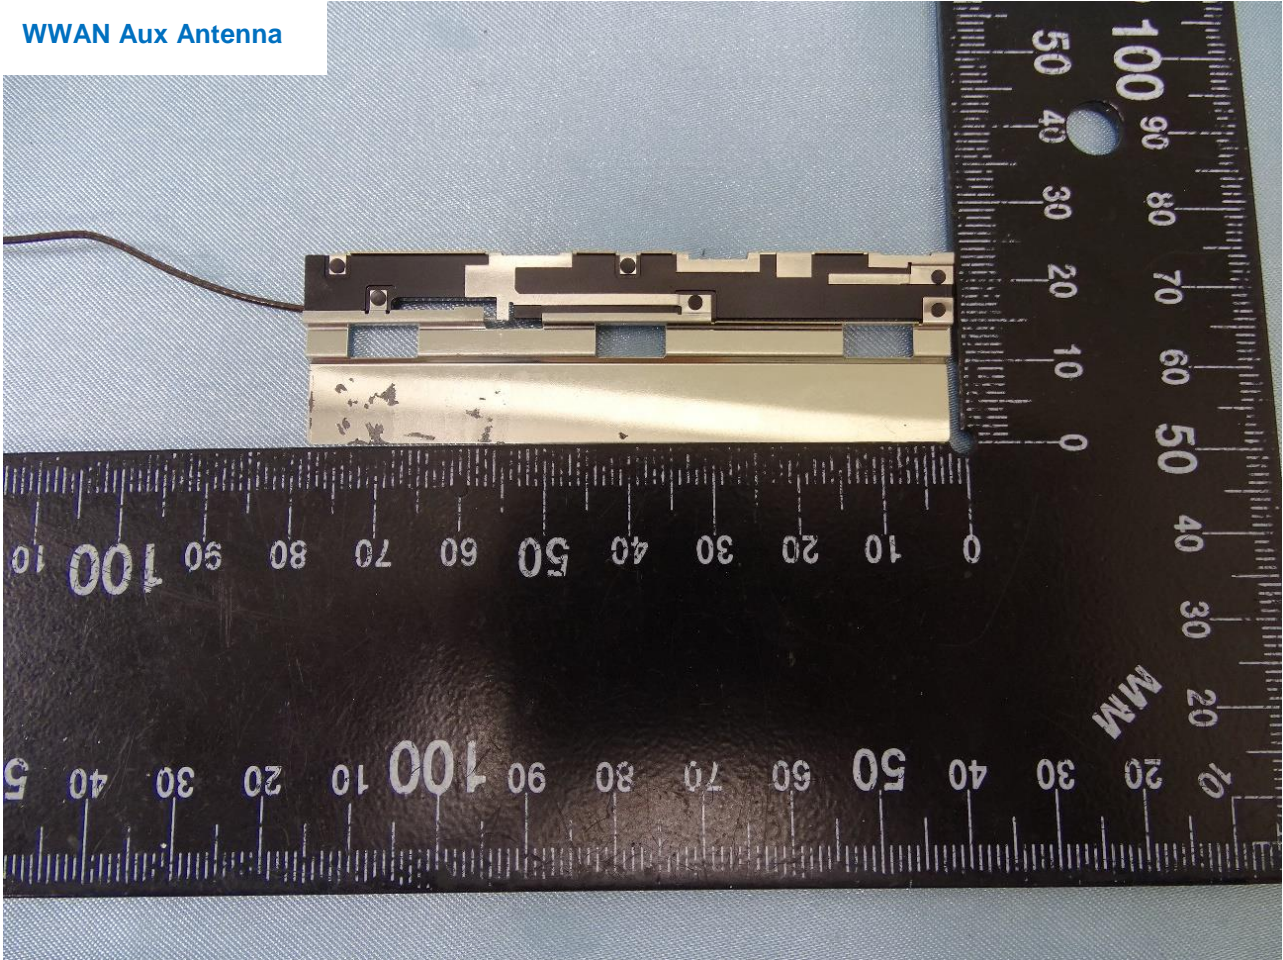

Host: LIFEBOOK T939
(Brand Name: FUJITSU / Model Name: T939)

WWAN Aux Antenna