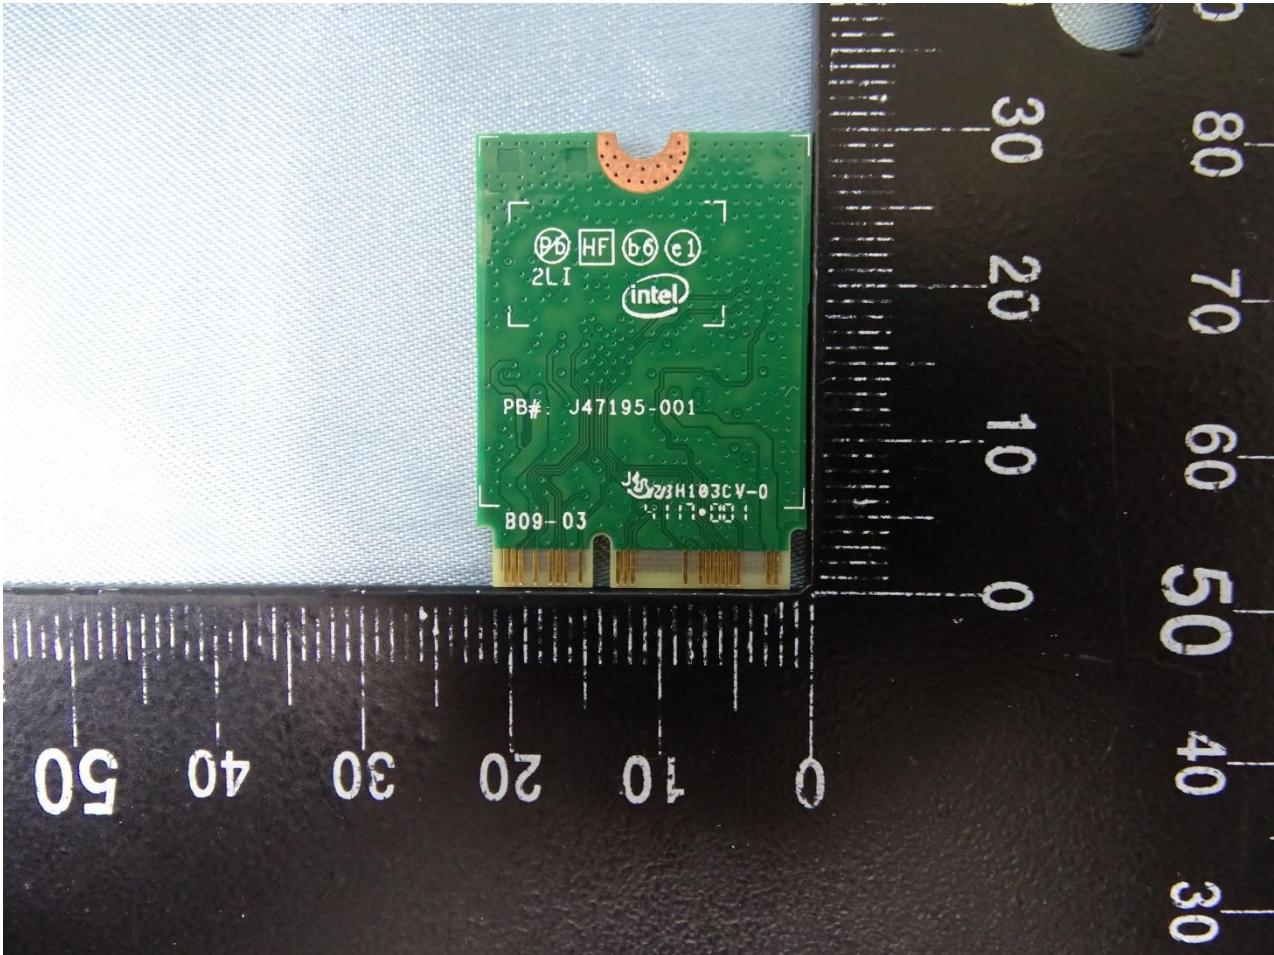

4. Internal Photograph of the Host

Host: LIFEBOOK T939

(Brand Name: FUJITSU / Model Name: T939)

Host: LIFEBOOK T939
(Brand Name: FUJITSU / Model Name: T939)

WLAN Module

Host: LIFEBOOK T939
(Brand Name: FUJITSU / Model Name: T939)

Host: LIFEBOOK T939
(Brand Name: FUJITSU / Model Name: T939)

WWAN Main Antenna

Host: LIFEBOOK T939
(Brand Name: FUJITSU / Model Name: T939)

WWAN Aux Antenna

Host: LIFEBOOK T939
(Brand Name: FUJITSU / Model Name: T939)