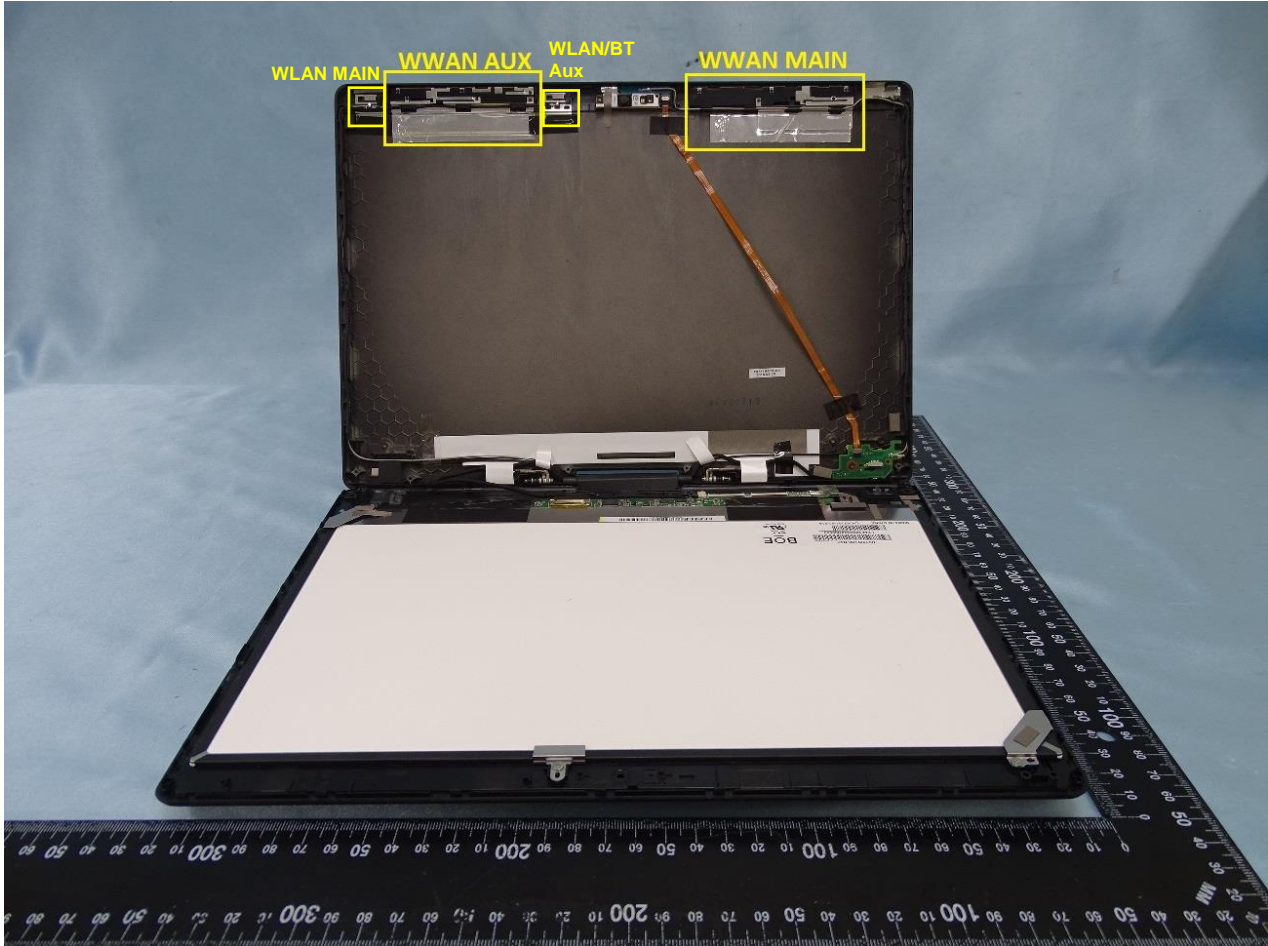

4. Internal Photograph of the Host

Host: LIFEBOOK T939

(Brand Name: FUJITSU / Model Name: T939)

Host: LIFEBOOK T939
(Brand Name: FUJITSU / Model Name: T939)

WLAN Module

Host: LIFEBOOK T939
(Brand Name: FUJITSU / Model Name: T939)

Host: LIFEBOOK T939
(Brand Name: FUJITSU / Model Name: T939)

WWAN Main Antenna

Host: LIFEBOOK T939
(Brand Name: FUJITSU / Model Name: T939)

WWAN Aux Antenna

Host: LIFEBOOK T939
(Brand Name: FUJITSU / Model Name: T939)