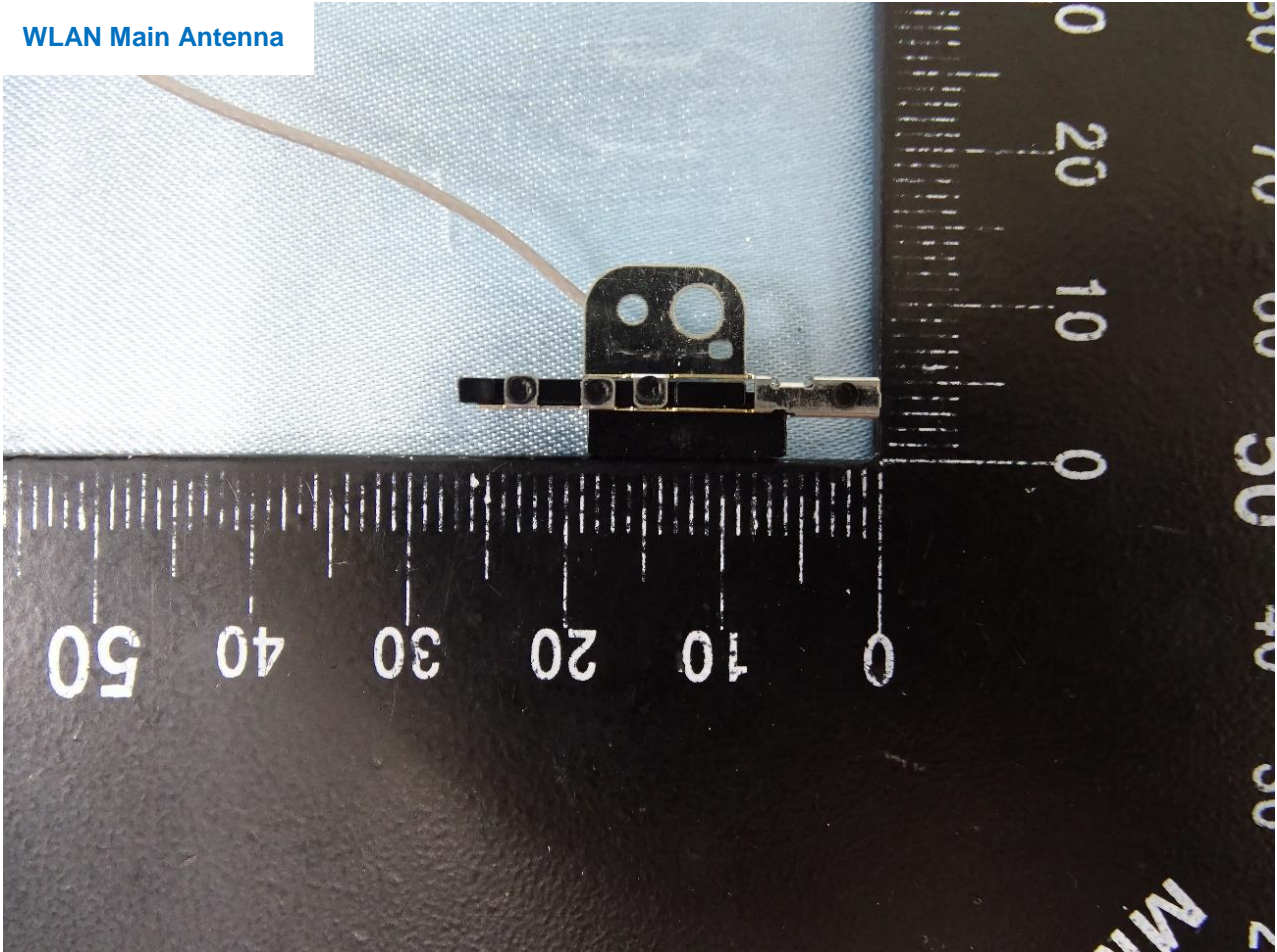

Host: LIFEBOOK T939
(Brand Name: FUJITSU / Model Name: T939)

WLAN Main Antenna