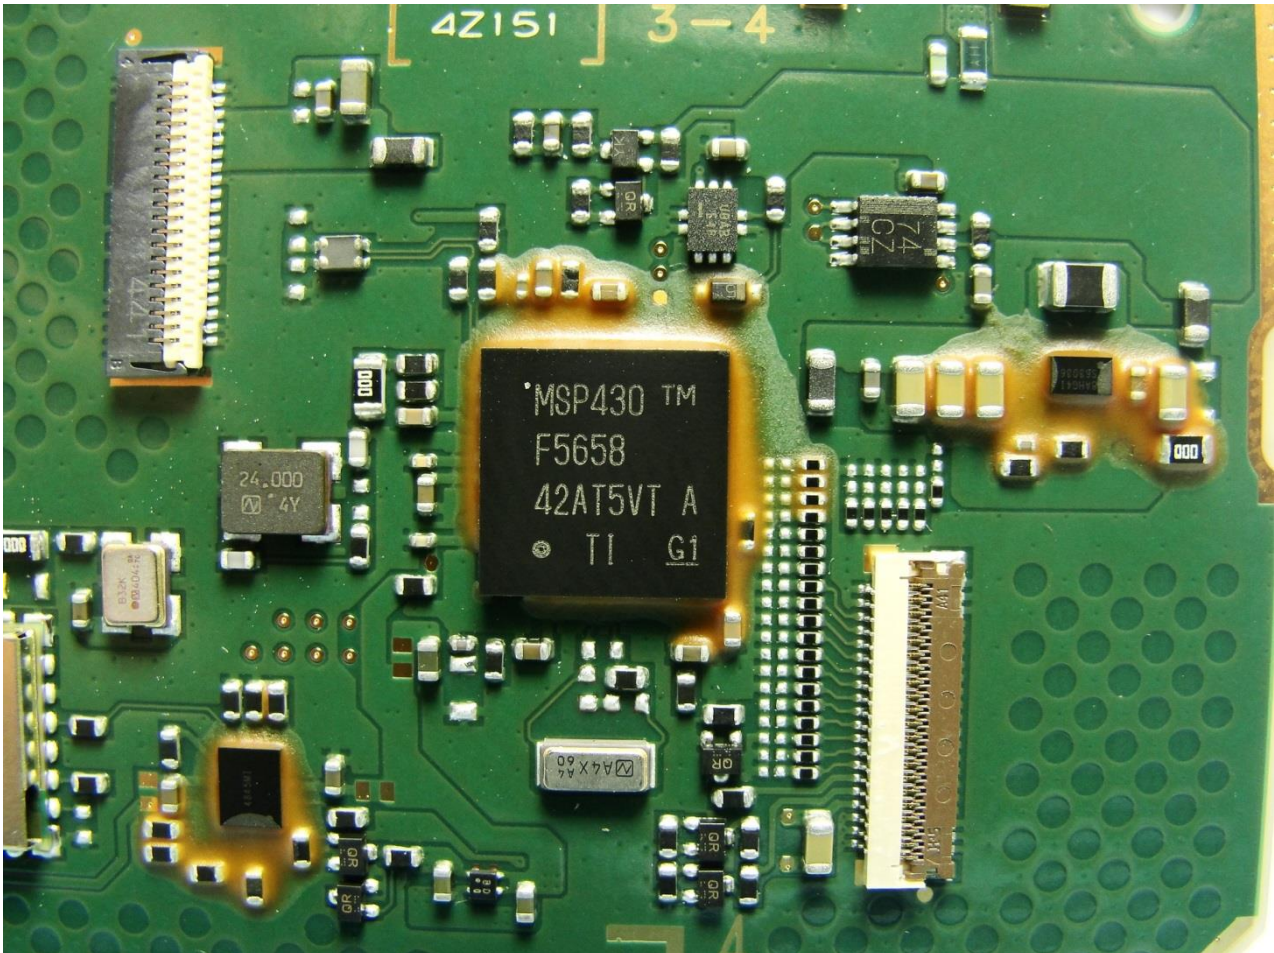

2. Internal Photograph of EUT

Brand Name: FUJITSU / Model Name: IOT002

Brand Name: FUJITSU / Model Name: IOT002

Brand Name: FUJITSU / Model Name: IOT002

Brand Name: FUJITSU / Model Name: IOT002

Brand Name: FUJITSU / Model Name: IOT002

Brand Name: FUJITSU / Model Name: IOT002

Brand Name: FUJITSU / Model Name: IOT002

Brand Name: FUJITSU / Model Name: IOT002

Bluetooth Antenna