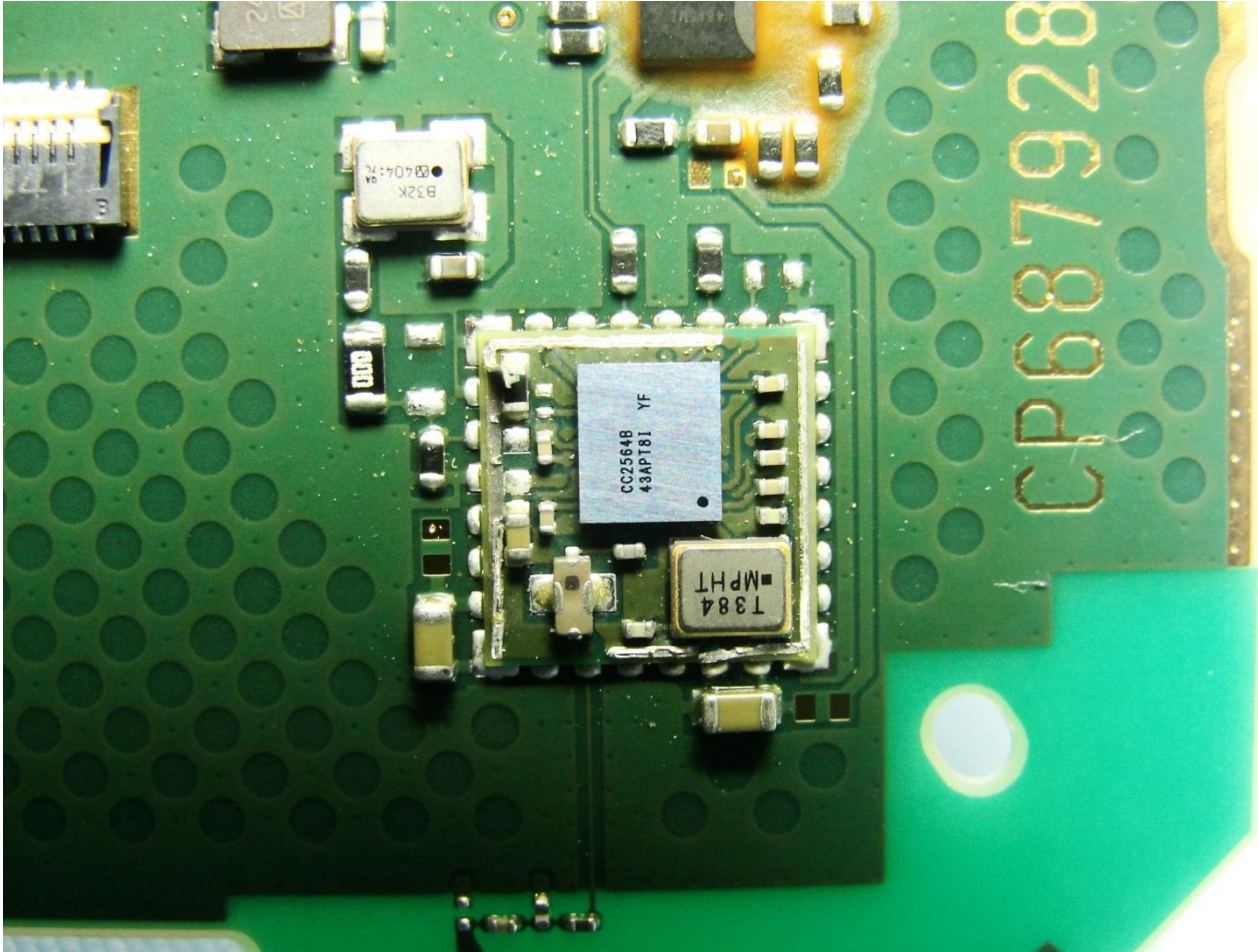

2. Internal Photograph of EUT

Brand Name: FUJITSU / Model Name: IOT002

Brand Name: FUJITSU / Model Name: IOT002

Brand Name: FUJITSU / Model Name: IOT002

Brand Name: FUJITSU / Model Name: IOT002

Brand Name: FUJITSU / Model Name: IOT002

Brand Name: FUJITSU / Model Name: IOT002

Brand Name: FUJITSU / Model Name: IOT002

Brand Name: FUJITSU / Model Name: IOT002

Bluetooth Antenna