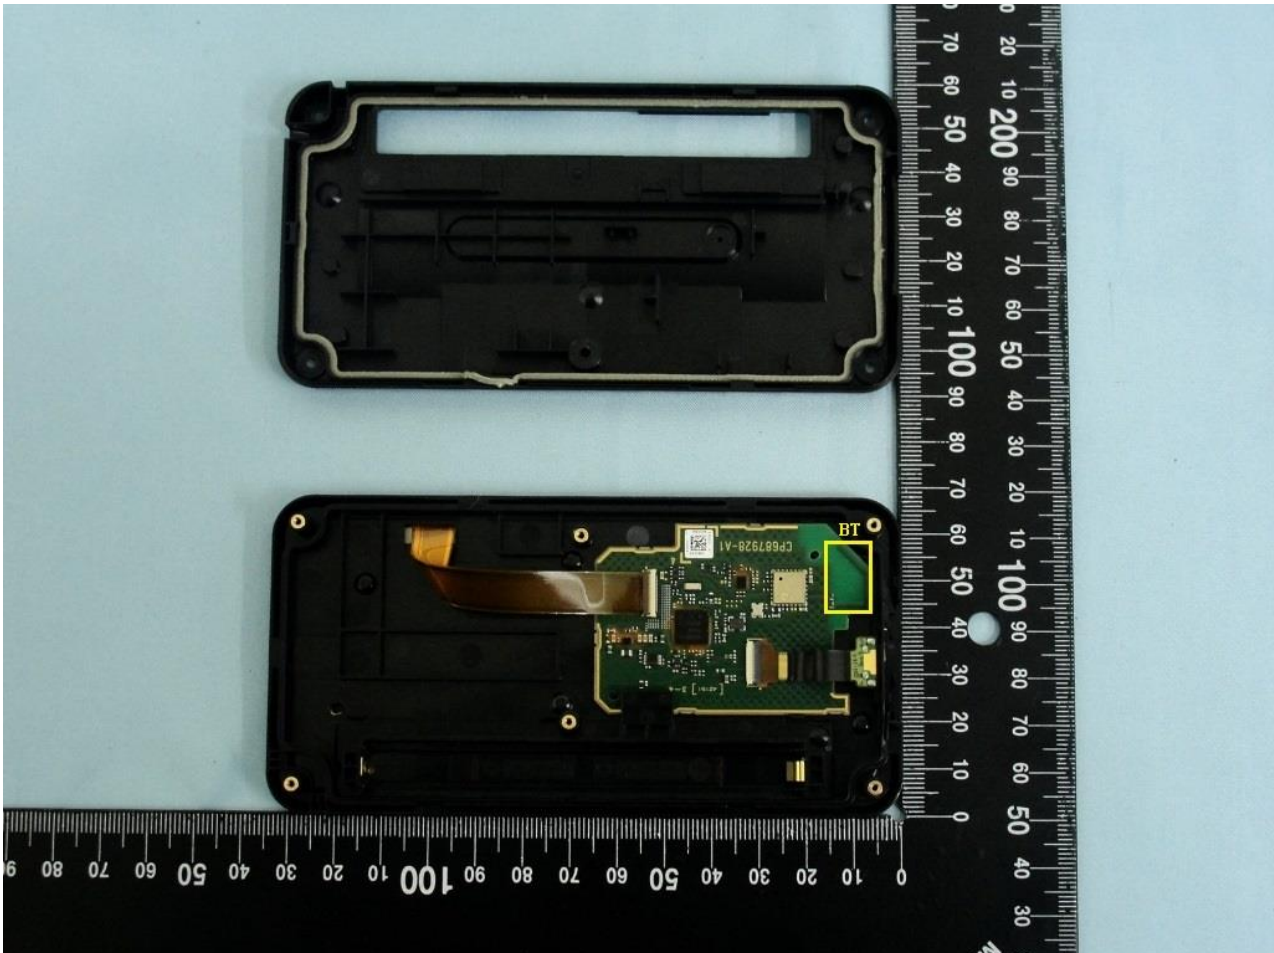

2. Internal Photograph of EUT

Brand Name: FUJITSU / Model Name: IOT002

Brand Name: FUJITSU / Model Name: IOT002

Brand Name: FUJITSU / Model Name: IOT002

Brand Name: FUJITSU / Model Name: IOT002

Brand Name: FUJITSU / Model Name: IOT002

Brand Name: FUJITSU / Model Name: IOT002

Brand Name: FUJITSU / Model Name: IOT002

Brand Name: FUJITSU / Model Name: IOT002

Bluetooth Antenna