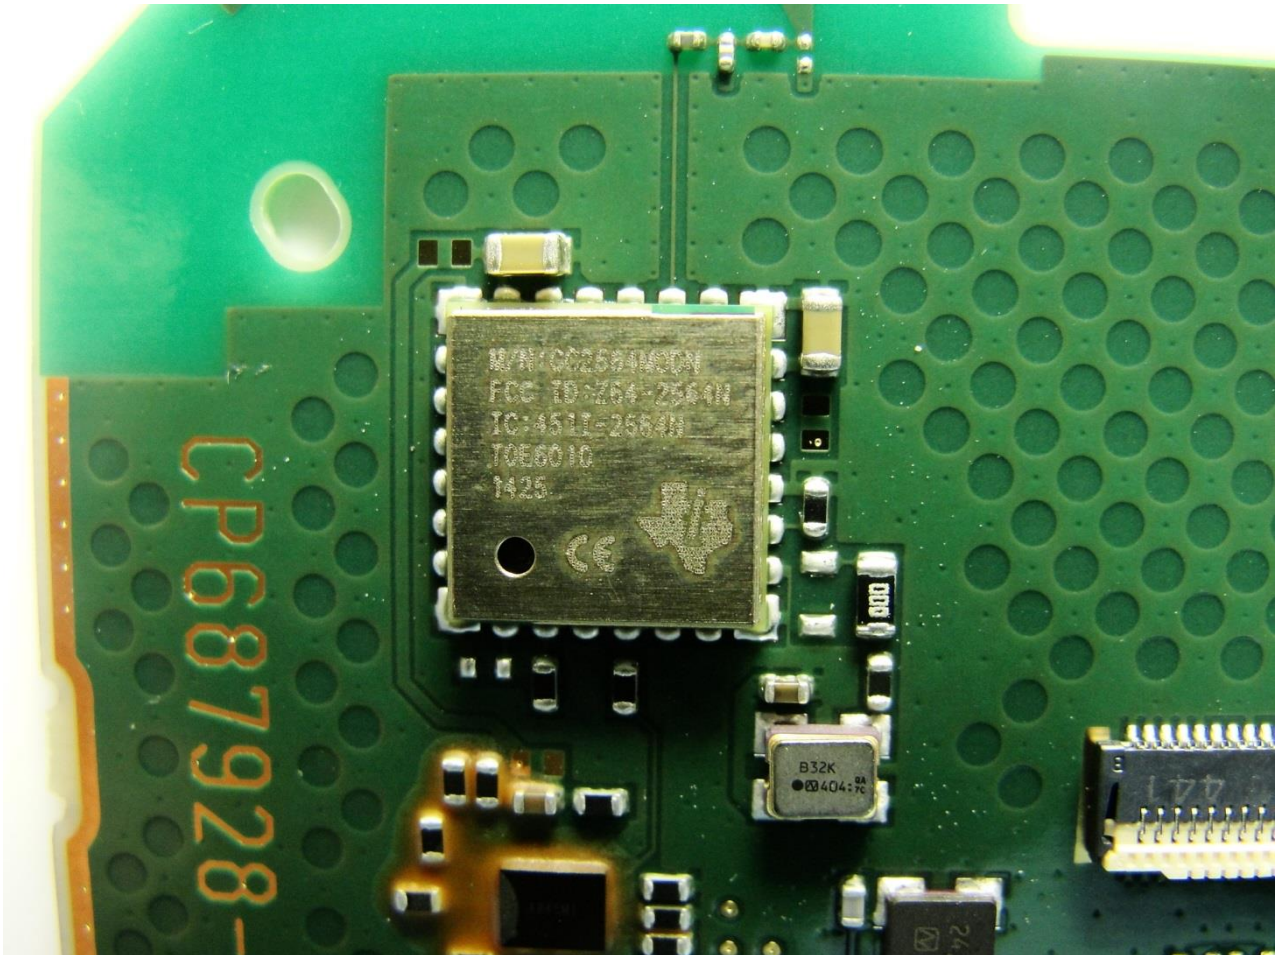

2. Internal Photograph of EUT

Brand Name: FUJITSU / Model Name: IOT002

Brand Name: FUJITSU / Model Name: IOT002

Brand Name: FUJITSU / Model Name: IOT002

Brand Name: FUJITSU / Model Name: IOT002

Brand Name: FUJITSU / Model Name: IOT002

Brand Name: FUJITSU / Model Name: IOT002

Brand Name: FUJITSU / Model Name: IOT002

Brand Name: FUJITSU / Model Name: IOT002

Bluetooth Antenna