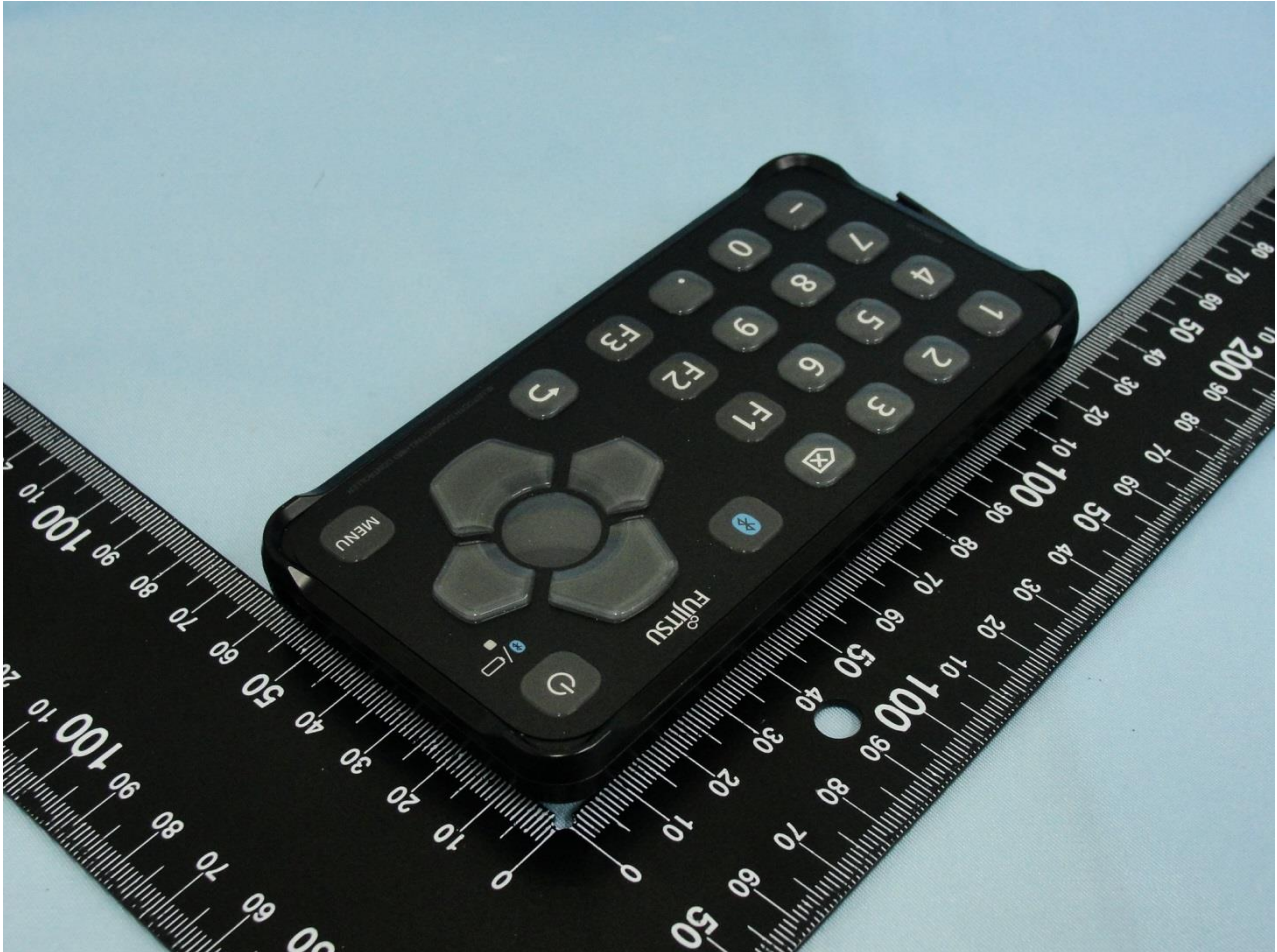

1. External Photograph of EUT

Brand Name: FUJITSU / Model Name: IOT002

Brand Name: FUJITSU / Model Name: IOT002

Brand Name: FUJITSU / Model Name: IOT002