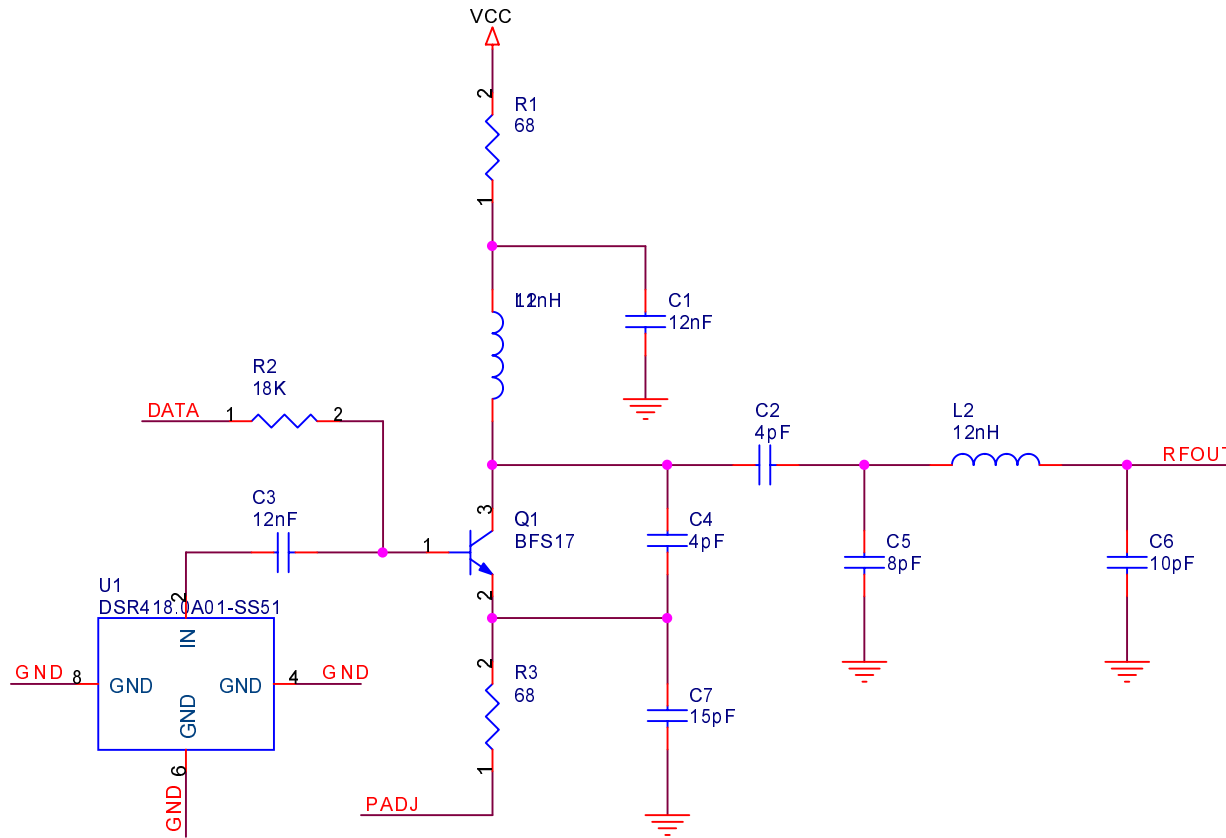

RF LABORATORIES, INC.		
Title TRANSMITTER		
Size A	Document Number PROJECTS\IPBM INDUSTRIES\TXI	Rev A
Date: Monday, December 09, 2002	Sheet 1	of 1

FREQ. = 418MHz

RF LABORATORIES, INC.

Title		
MTX-ASW-418T		
Size	Document Number	Rev
A	PRODUCTSMODULES\MTX-ASW-418T\LAYOUT	1.0
Date:	Tuesday, February 04, 2003	Sheet 1 of 1