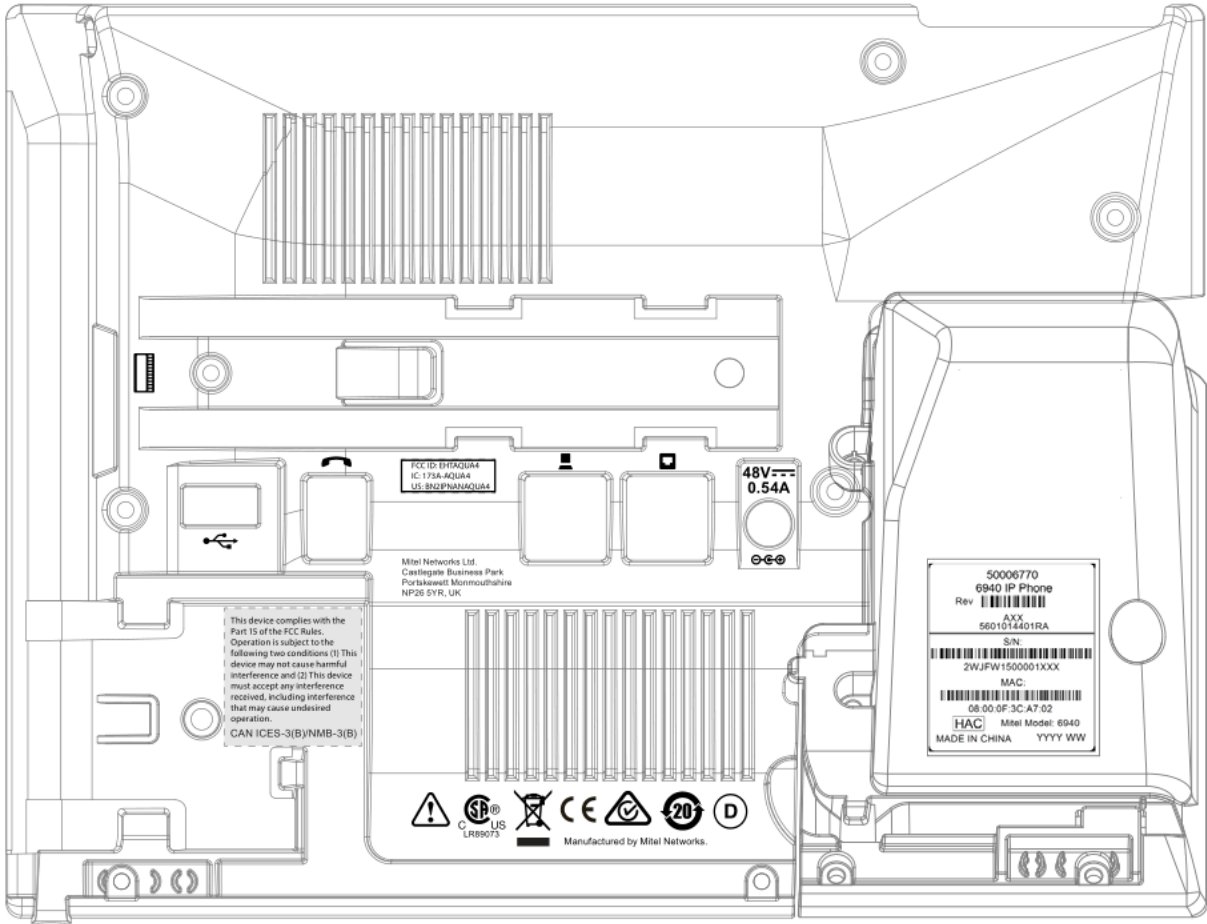

FCC ID: DTHA2U4
IC: 175A-AQUA4
US: B2ZPNA2U4

48V 0.54A

50006770
6940 IP Phone
Rev
XXX
5601014401RA
S/N
2WJFW1500001XXX
MAC
06:00:0F:3C:A7:02
HAC Mitel Model: 6940
MADE IN CHINA YYYW