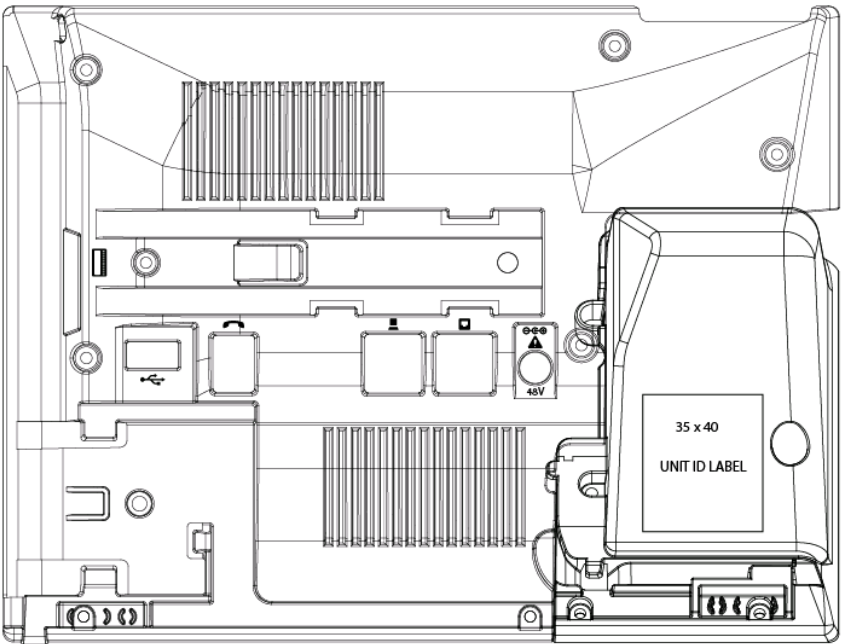

50006790
6873i w/o AC adapter
5601009301RA Rev
XX

S/N:

2EHFS1500001

MAC:

08:00:0F:3C:A7:02

Mitel Model: 6873i
MADE IN CHINA YYYYY WW

FCC ID: EHTAQUA
IC: 173A-AQUA

This device complies with the Part 15 of the FCC Rules.
Operation is subject to the following two conditions (1) This device may not cause harmful interference and (2) This device must accept any interference received, including interference that may cause undesired operation.

CAN ICES-3(B)/NMB-3(B)