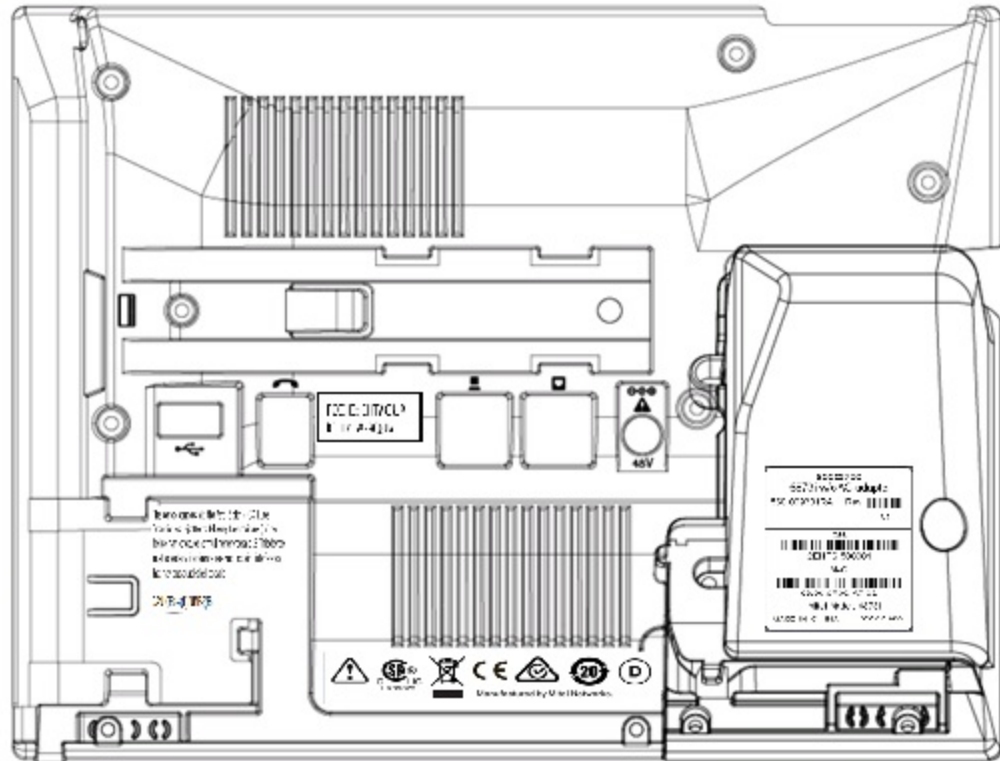

MAC:

08:00:0F:3C:A7:02

Mitel Model: 6873i

MADE IN CHINA

YYYY WW

FCC ID: EHTAQUA

IC: 173A-AQUA

48V 0.54A