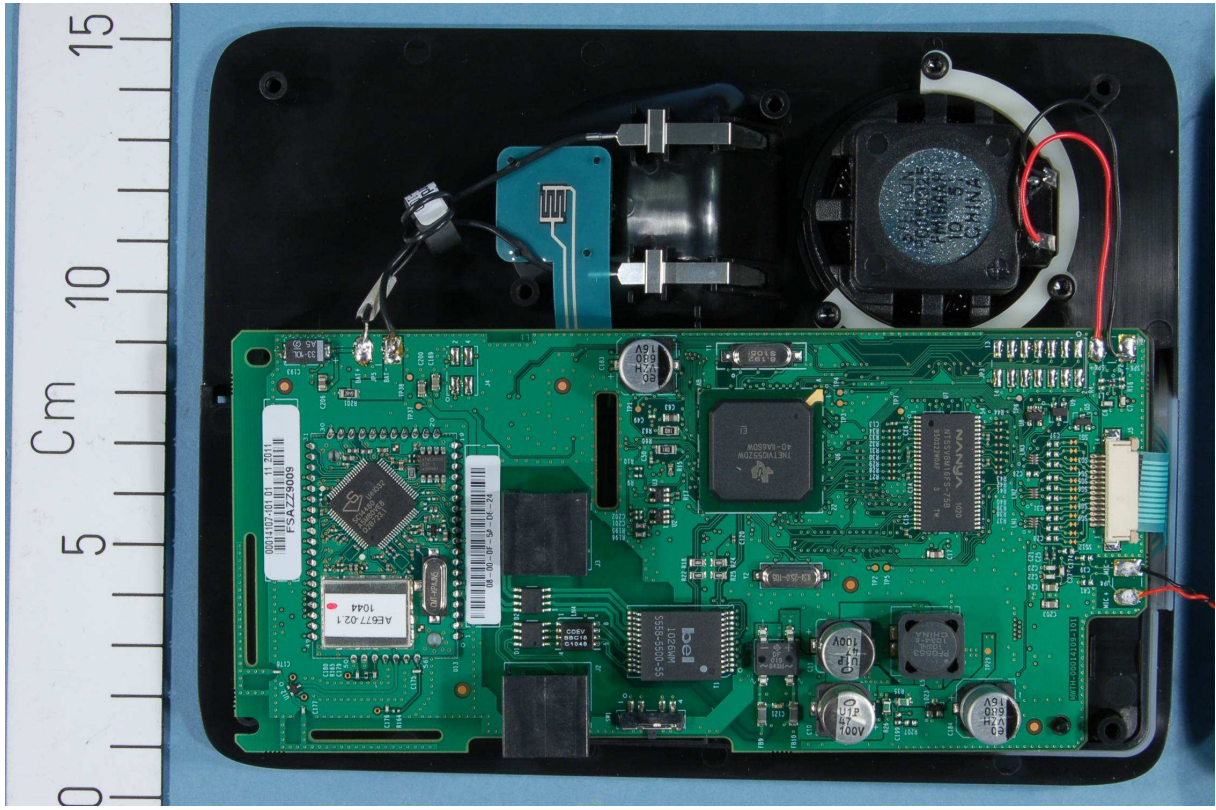

INTERNAL PHOTOS- MITEL 5505 GUEST IP PHONE

Internal View

RF Part