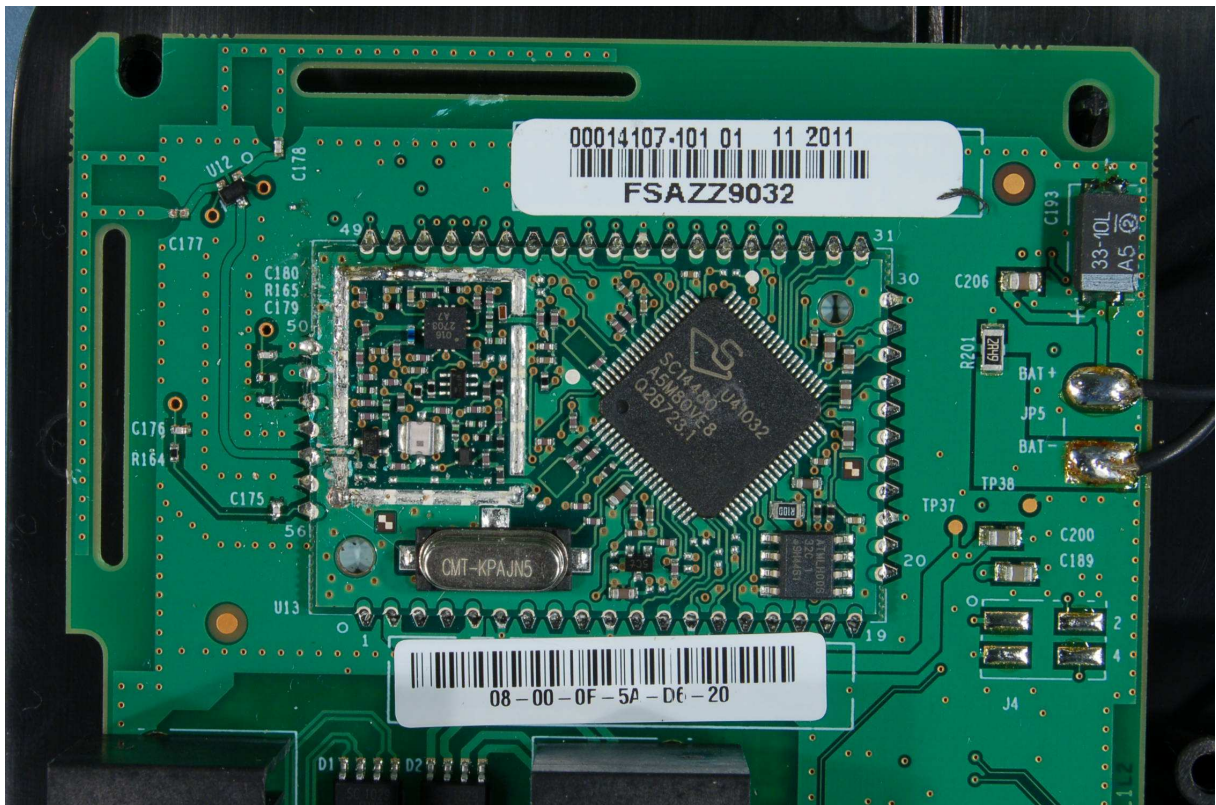

INTERNAL PHOTOS- MITEL 5505 GUEST IP PHONE

Internal View

RF Part