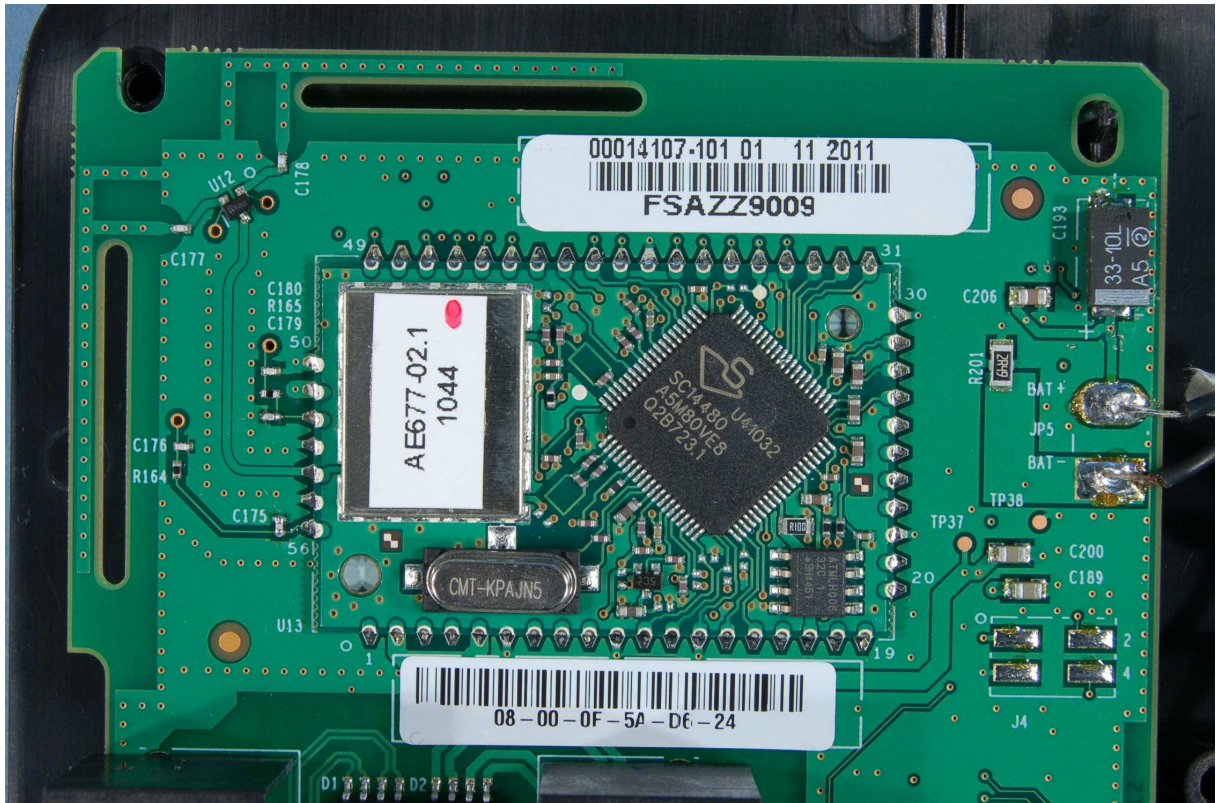

INTERNAL PHOTOS- MITEL 5505 GUEST IP PHONE

Internal View

RF Part