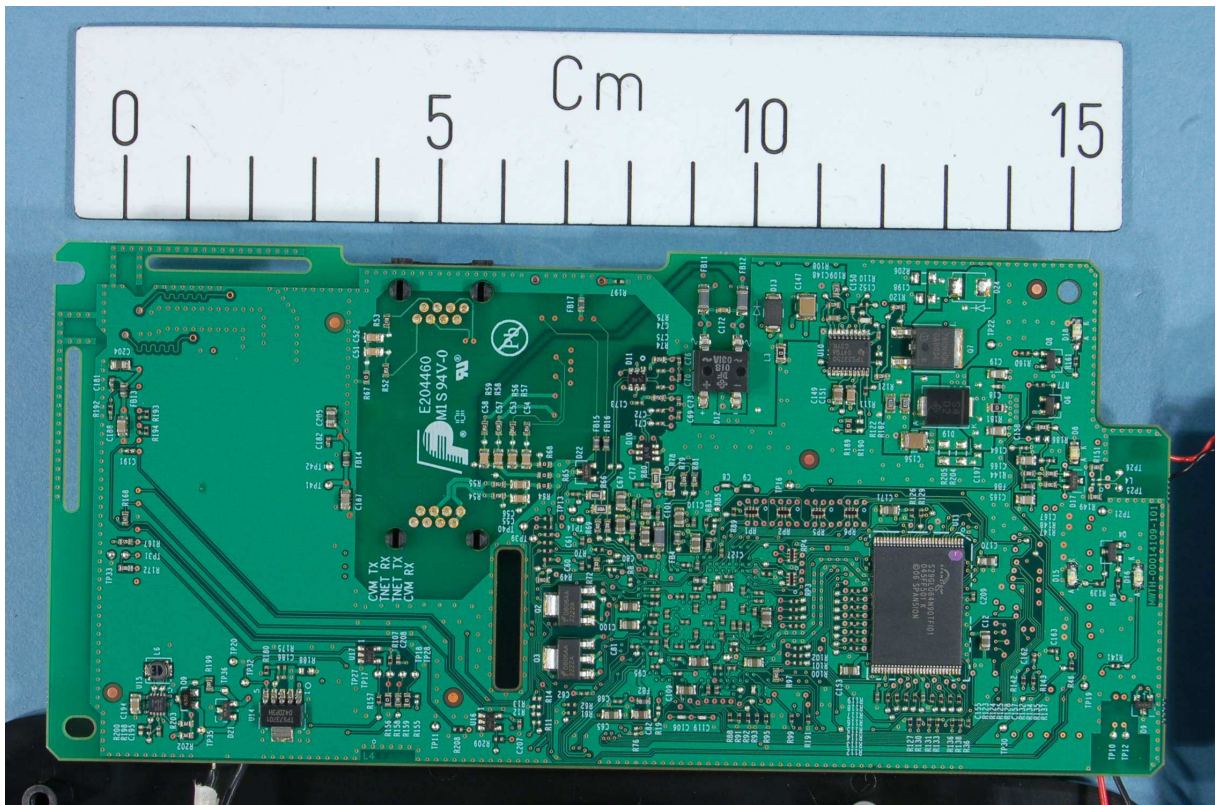

INTERNAL PHOTOS- MITEL 5505 GUEST IP PHONE

Internal View

RF Part