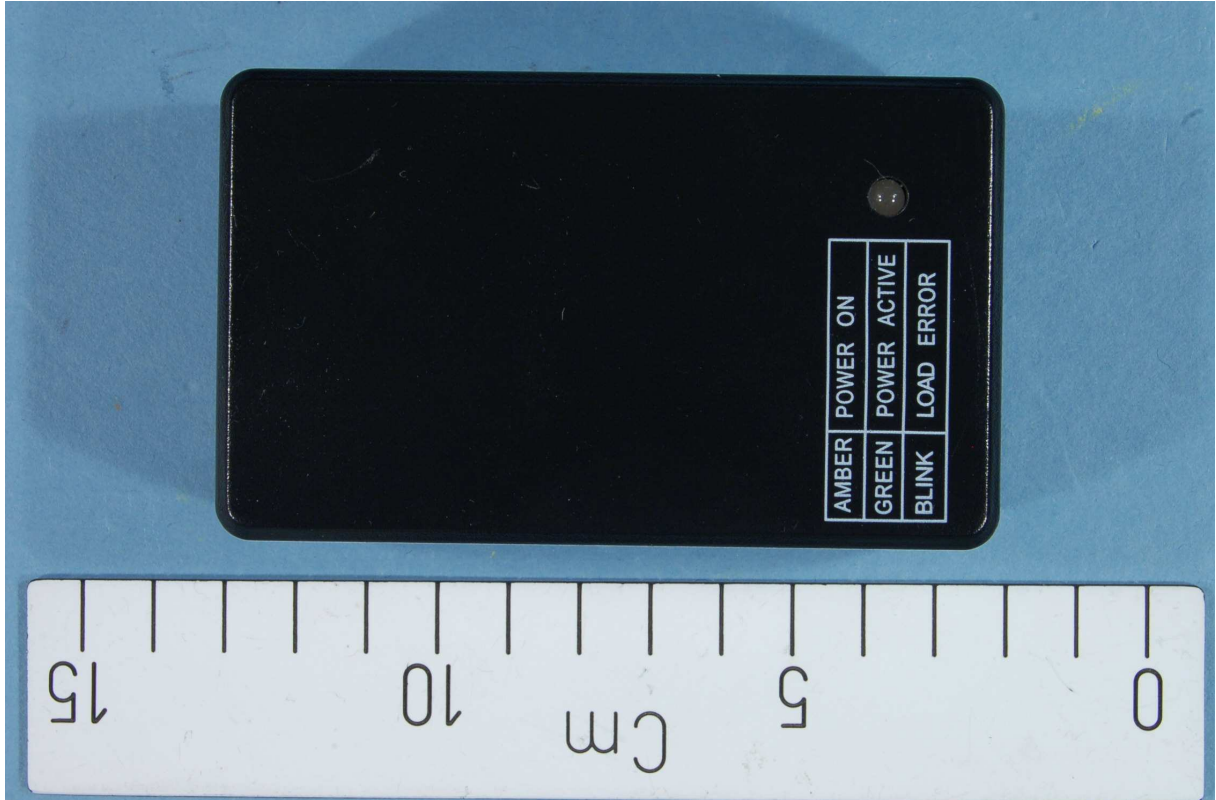

EXTERNAL PHOTOS– MITEL 5505 GUEST IP PHONE

Phone – Outside View

PoE Power Adaptor