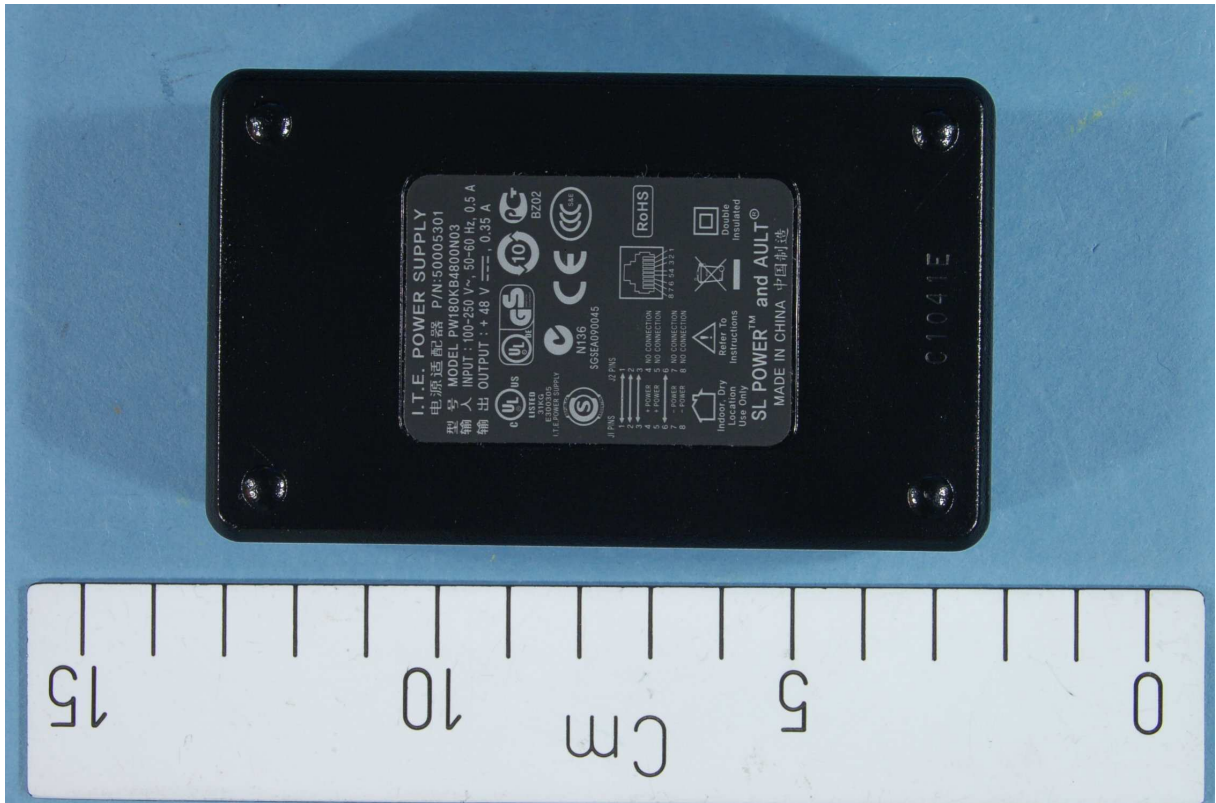

EXTERNAL PHOTOS– MITEL 5505 GUEST IP PHONE

Phone – Outside View

PoE Power Adaptor