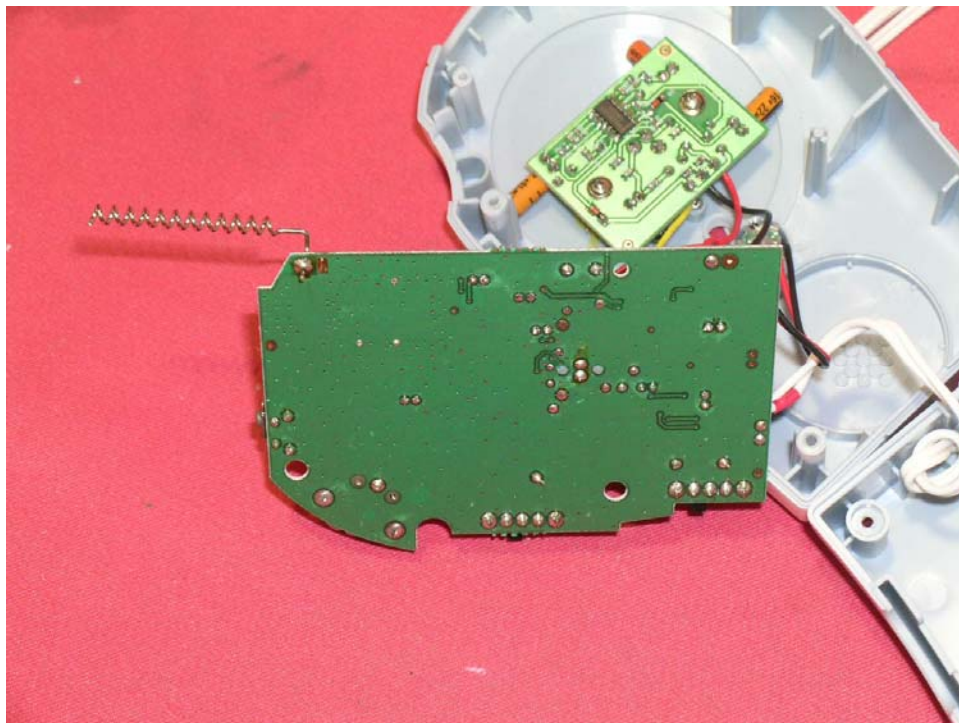

Test Setup

FCC ID : EHK900646TSENSA

Internal Photo – 1

Internal Photo – 2

Internal Photo – 3

Internal Photo – 4

Internal Photo – 5

Internal Photo – 6

Internal Photo – 7