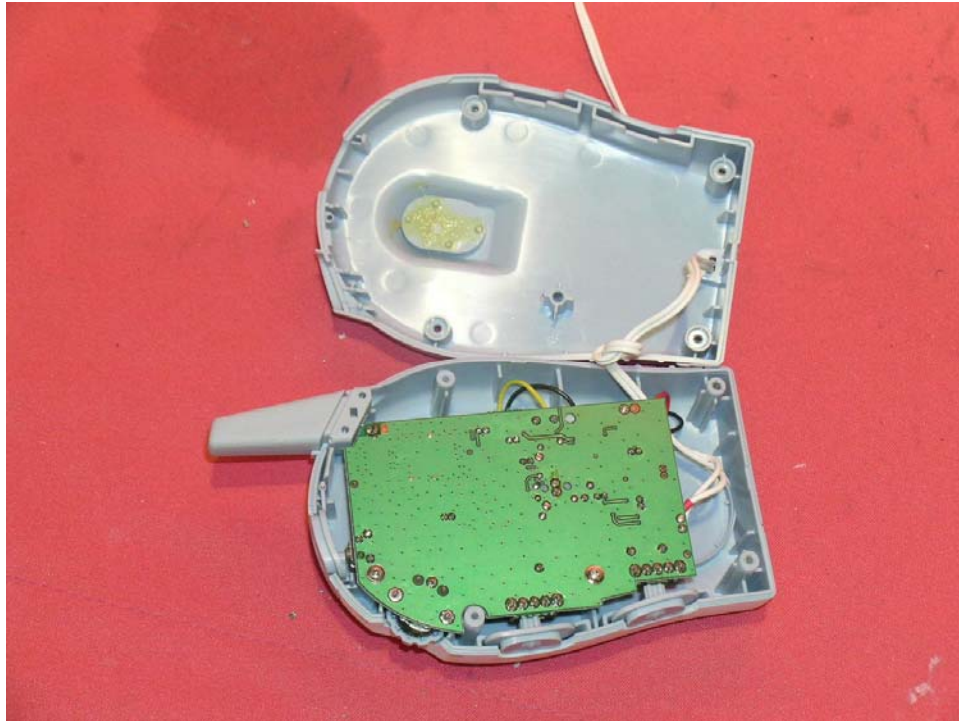

Test Setup

FCC ID : EHK900646TSENSA

Internal Photo – 1

Internal Photo – 2

Internal Photo – 3

Internal Photo – 4

Internal Photo – 5

Internal Photo – 6

Internal Photo – 7