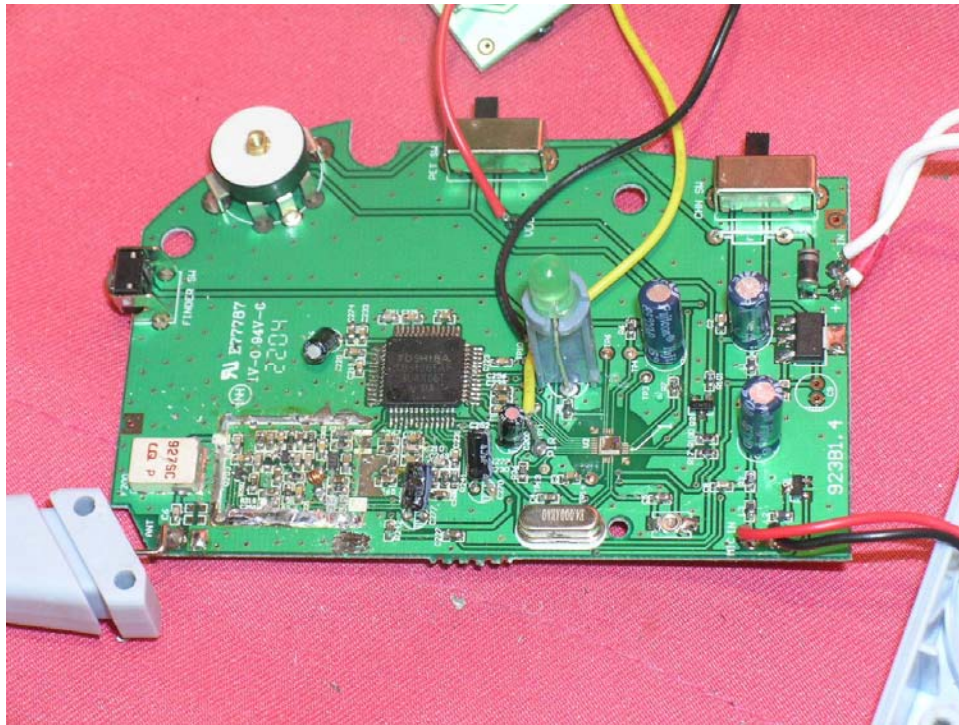

Test Setup

FCC ID : EHK900646TSENSA

Internal Photo – 1

Internal Photo – 2

Internal Photo – 3

Internal Photo – 4

Internal Photo – 5

Internal Photo – 6