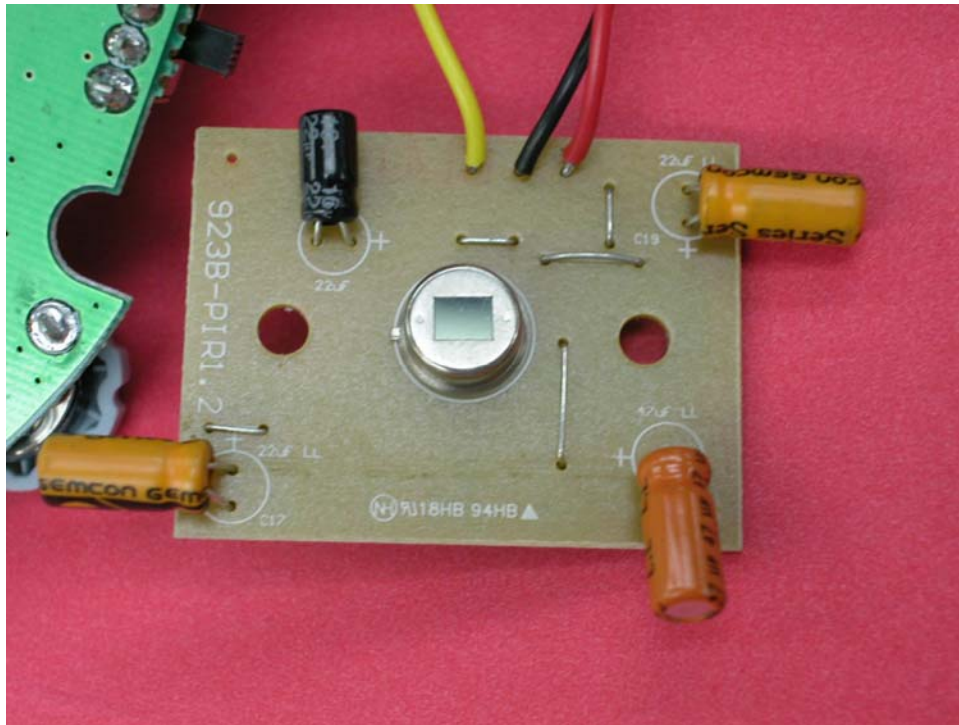

Test Setup

FCC ID : EHK900646TSENSA

Internal Photo – 1

Internal Photo – 2

Internal Photo – 3

Internal Photo – 4

Internal Photo – 5

Internal Photo – 6