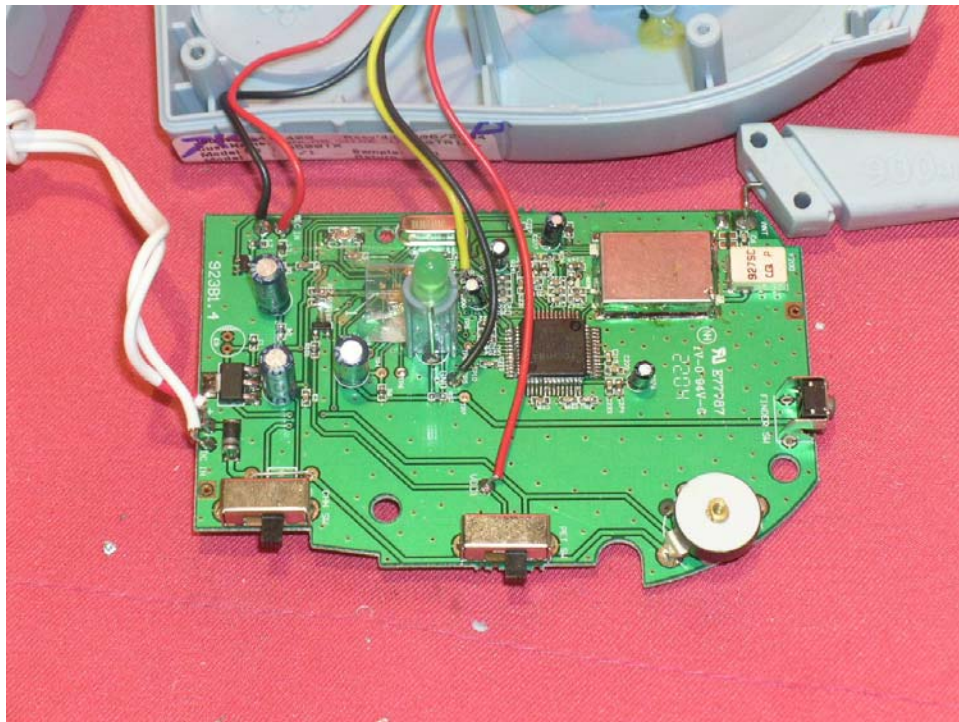

Test Setup

FCC ID : EHK900646TSENSA

Internal Photo – 1

Internal Photo – 2

Internal Photo – 3

Internal Photo – 4

Internal Photo – 5

Internal Photo – 6

Internal Photo – 7