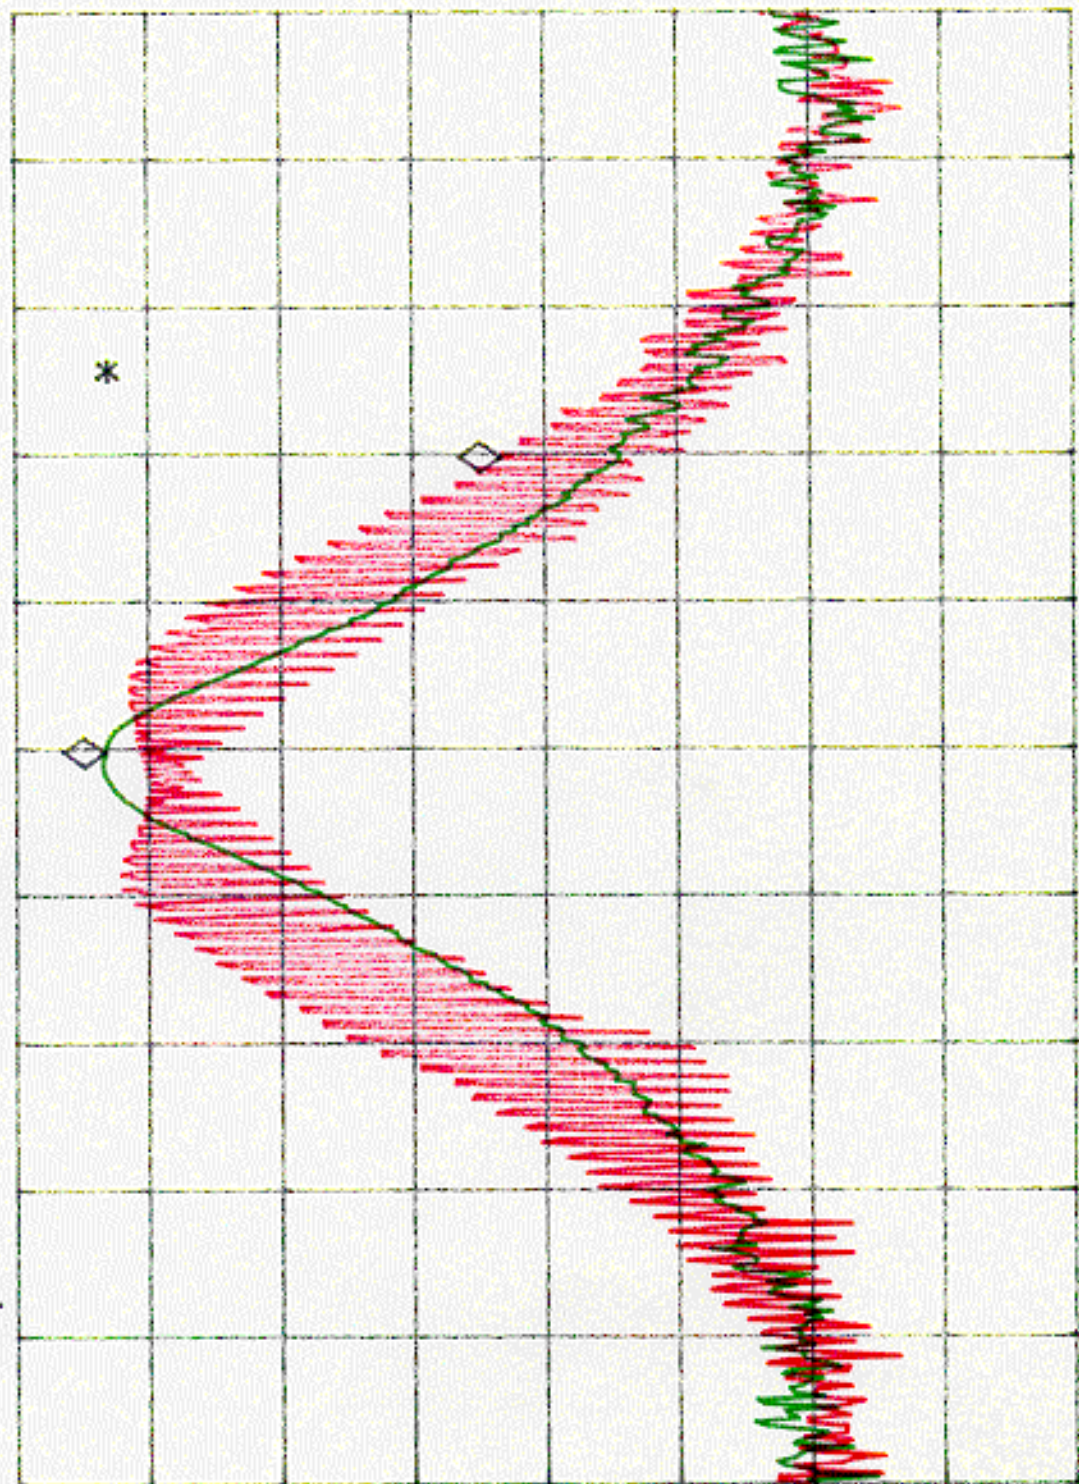

7/0

MKR 10.00 KHZ
-29.95 dB

AT 10 dB

REF 77.0 dBμV

PEAK
LOG
10
dB/

VA VB
SC FC
CORR

SPAN 50.00 KHZ
SWP 100 msec

#VBW 3 MHz

CENTER 49.89000 MHz
#RES BW 3.0 KHZ

7/0

MKR -40.0 KHZ
-52.36 dB

REF 77.0 dBμV AT 10 dB

PEAK
LOG
10
dB/

VA VB
SC FC
CORR

SPAN 100.0 KHZ
SWP 100 msec

#VBW 3 MHZ

CENTER 49.8600 MHZ
#RES BW 3.0 KHZ

FCC ID : EHK6157