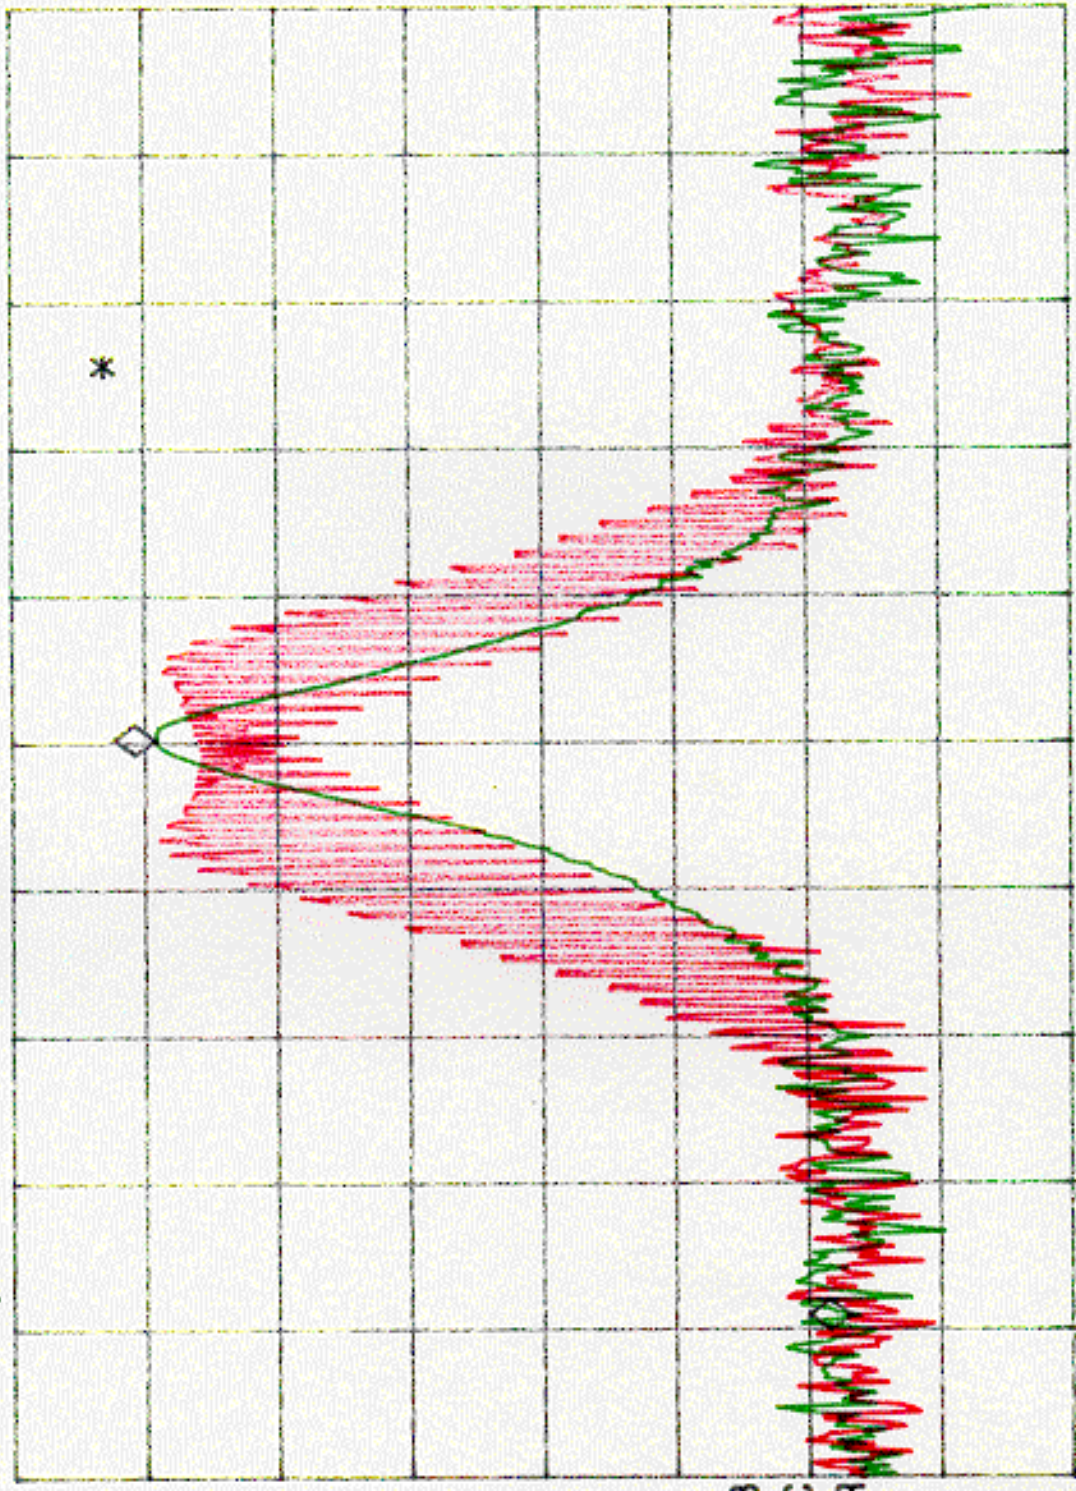

7/0

MKR 10.00 KHZ
-29.95 dB

AT 10 dB

REF 77.0 dBμV

PEAK
LOG
10
dB/

VA VB
SC FC
CORR

SPAN 50.00 KHZ
SWP 100 msec

#VBW 3 MHz

CENTER 49.89000 MHz
#RES BW 3.0 KHZ

7/0

MKR -40.0 KHZ
-52.36 dB

REF 77.0 dBμV AT 10 dB

PEAK
LOG
10
dB/

VA VB
SC FC
CORR

SPAN 100.0 KHZ
SWP 100 msec

#VBW 3 MHZ

CENTER 49.8600 MHZ
#RES BW 3.0 KHZ

FCC ID : EHK6157