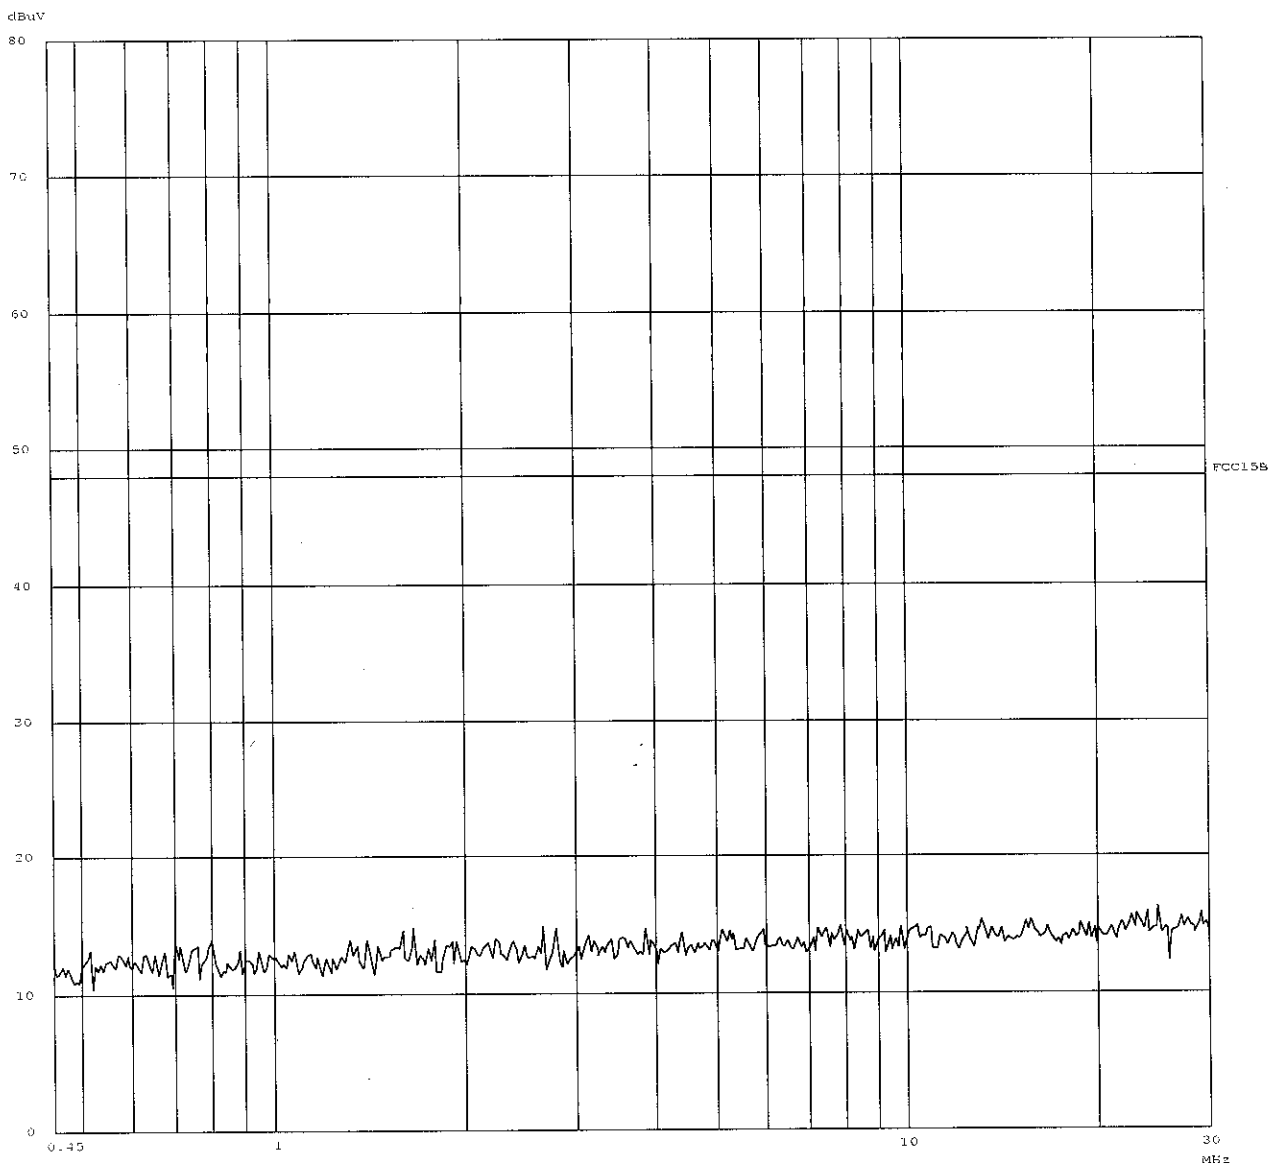

Intertek Testing Services

ETL Testing Laboratories

Report No.: 9810531

Tested By: Hong, Report No.: 9810531

Scan Settings (1 Range)

Frequencies				Receiver Settings			
Start	Stop	Step	IF BW	Detector	M-Time	Atten	Preamp OpRge
450k	30M	5k	10k	PK	20ms	AUTO LN OFF	60dB

Final Measurement: N QP

Transducer No.	Start	Stop	Name
3	9k	30M	EI078

Meas Time: 1 s
 Subranges: 16
 Acc Margin: 20dB

Ctrl. No.: N/A

FCC ID: EHK615R

Intertek Testing Services

ETL Testing Laboratories

Report No.: 9810531

Final Measurement Results:

no Results

Ctrl. No.: N/A

FCC ID: EHK615R