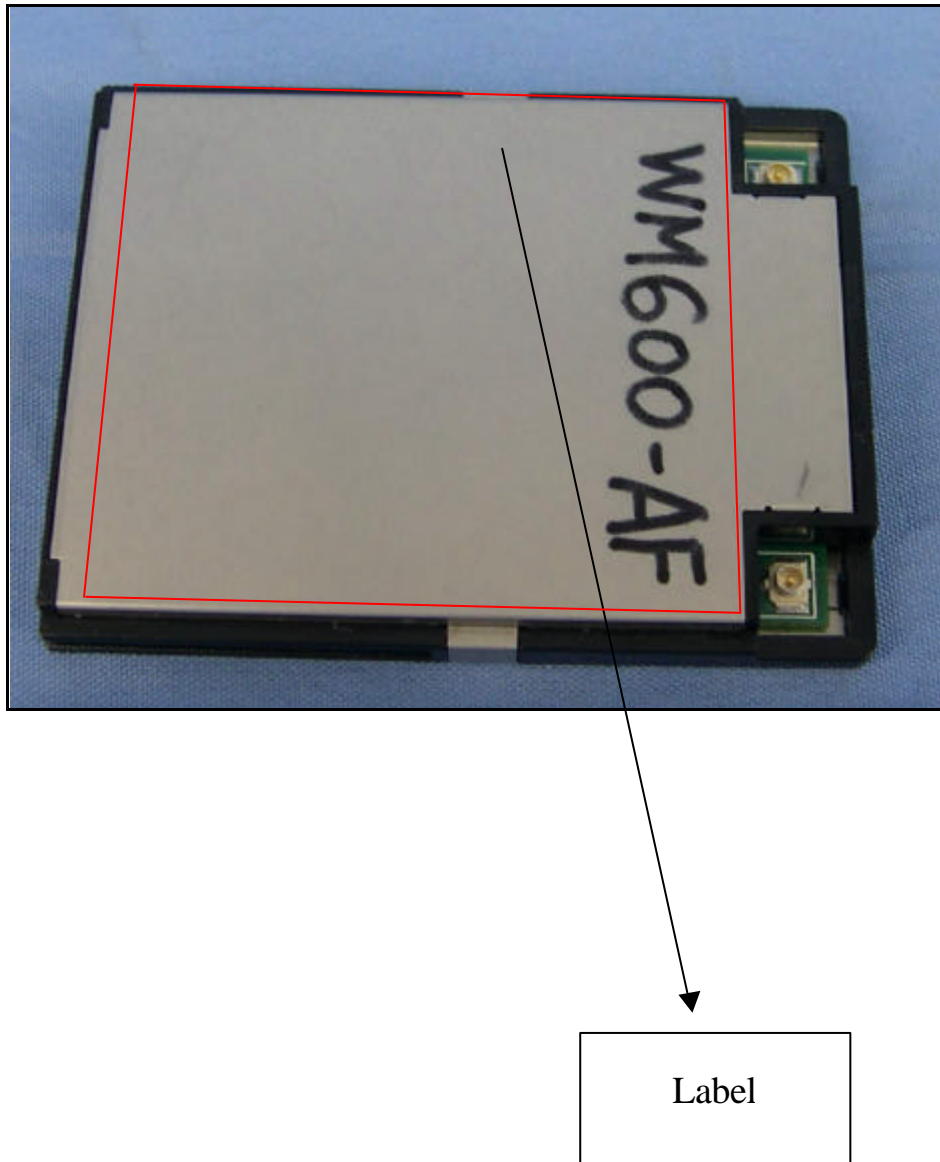

FCC LABEL LOCATION

The label will be permanently affixed at a conspicuous location on the device.

(Fig. 1) FCC ID: EHAWM600-AF