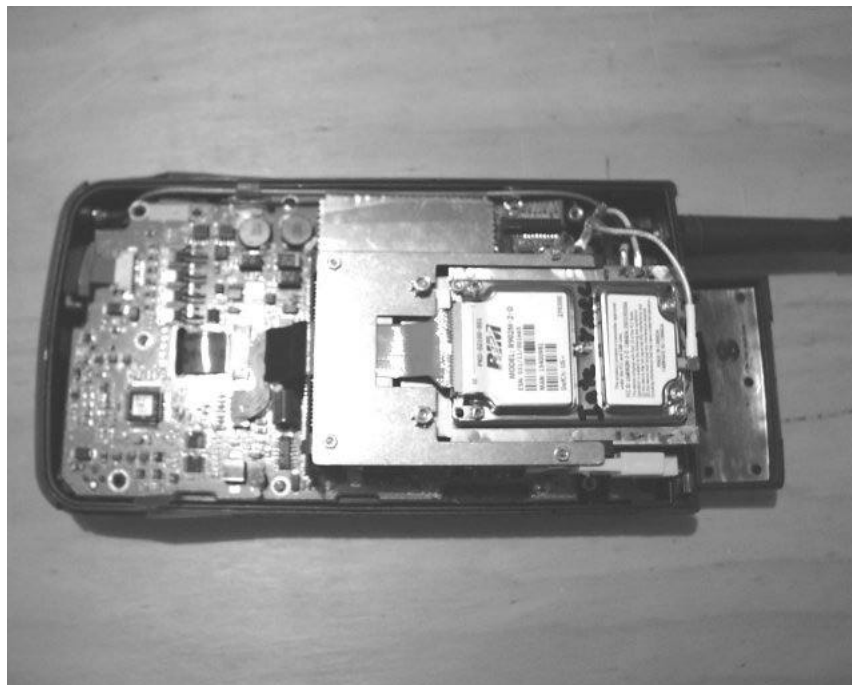

## MEASUREMENT/TECHNICAL REPORT

*Technologies Corporation*

*EMC Test Laboratory*

*Cedar Rapids, IA*

**Intermec Technologies Corporation**

**Cellular Radio Module**

**OEM From RIM 802**

**REPORT NO: 20010120-1**

### APPENDIX C

TABLET COMPUTER PHOTOGRAPHS AND RADIO INSTALLATION

Photo 1: Shows a close-up view of the RIM802 radio installed within the 6100 tablet computer.

Photo 2: Shows the RIM802 radio within the 6100 showing the case back next to the opened unit.

Photo 5: Shows the back view of the 6100 tablet computer.

Photo 6: Shows the top view of the 6100 with Mobile Mark antenna.

Photo 7: Shows a close-up view of the RIM802 radio installed within the 6600 tablet computer.

Photo 8: Shows the RIM802 radio within the options compartment of the 6600, hard-drive lifted.

Photo 9: Shows the 6600 hard-drive installed above the RIM802 radio.

Photo 10: Shows the back of the 6600 with the options compartment closed. Note, Centurion antenna is shown.