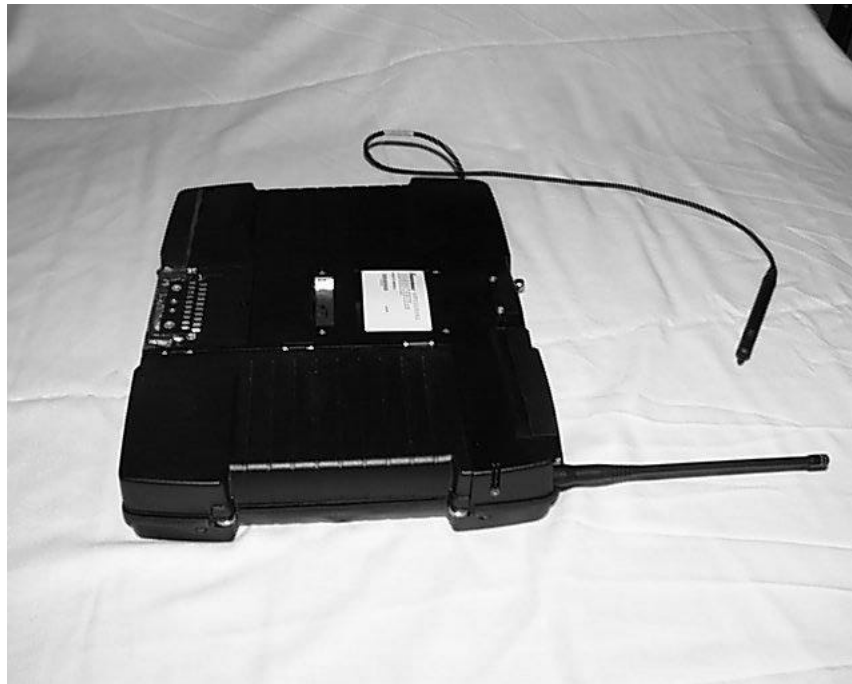

### APPENDIX C

TABLET COMPUTER PHOTOGRAPHS AND RADIO INSTALLATION

Photo 1: Shows a close-up view of the RIM802 radio installed within the 6100 tablet computer.

Photo 2: Shows the RIM802 radio within the 6100 showing the case back next to the opened unit.

Photo 5: Shows the back view of the 6100 tablet computer.

Photo 6: Shows the top view of the 6100 with Mobile Mark antenna.

Photo 7: Shows a close-up view of the RIM802 radio installed within the 6600 tablet computer.

Photo 8: Shows the RIM802 radio within the options compartment of the 6600, hard-drive lifted.

Photo 9: Shows the 6600 hard-drive installed above the RIM802 radio.

Photo 10: Shows the back of the 6600 with the options compartment closed. Note, Centurion antenna is shown.

Photo 11: Shows the back view of the 6600 tablet computer.

Photo 12: Shows the top view of the 6600, this unit also has the optional GPS antenna.

Photo 13: Shows the 6600 within the vehicle dock and the remote antenna connected.