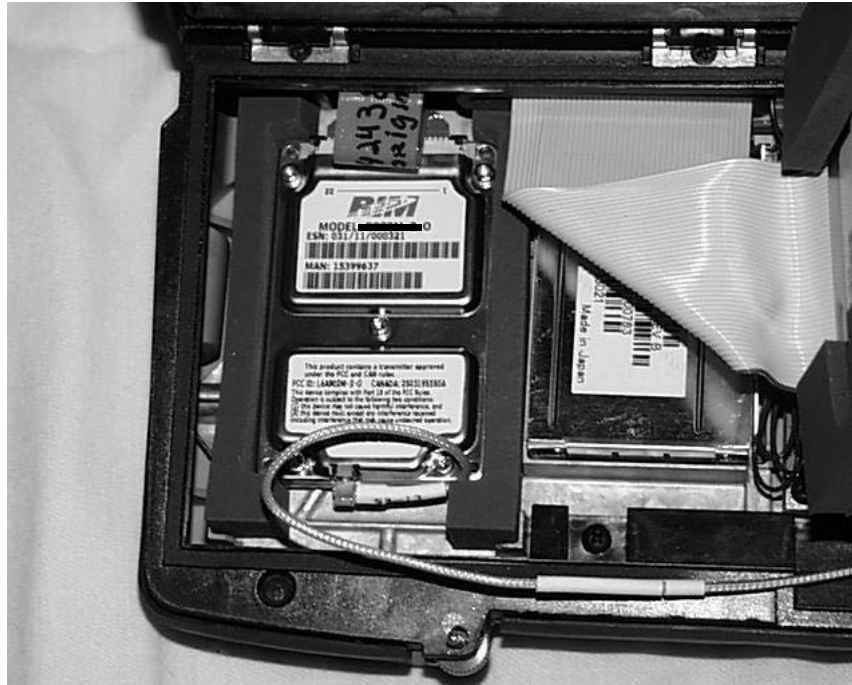

### APPENDIX C

TABLET COMPUTER PHOTOGRAPHS AND RADIO INSTALLATION

Photo 1: Shows a close-up view of the RIM802 radio installed within the 6100 tablet computer.

Photo 2: Shows the RIM802 radio within the 6100 showing the case back next to the opened unit.

Photo 5: Shows the back view of the 6100 tablet computer.

Photo 6: Shows the top view of the 6100 with Mobile Mark antenna.

Photo 7: Shows a close-up view of the RIM802 radio installed within the 6600 tablet computer.

Photo 8: Shows the RIM802 radio within the options compartment of the 6600, hard-drive lifted.

Photo 9: Shows the 6600 hard-drive installed above the RIM802 radio.

Photo 10: Shows the back of the 6600 with the options compartment closed. Note, Centurion antenna is shown.