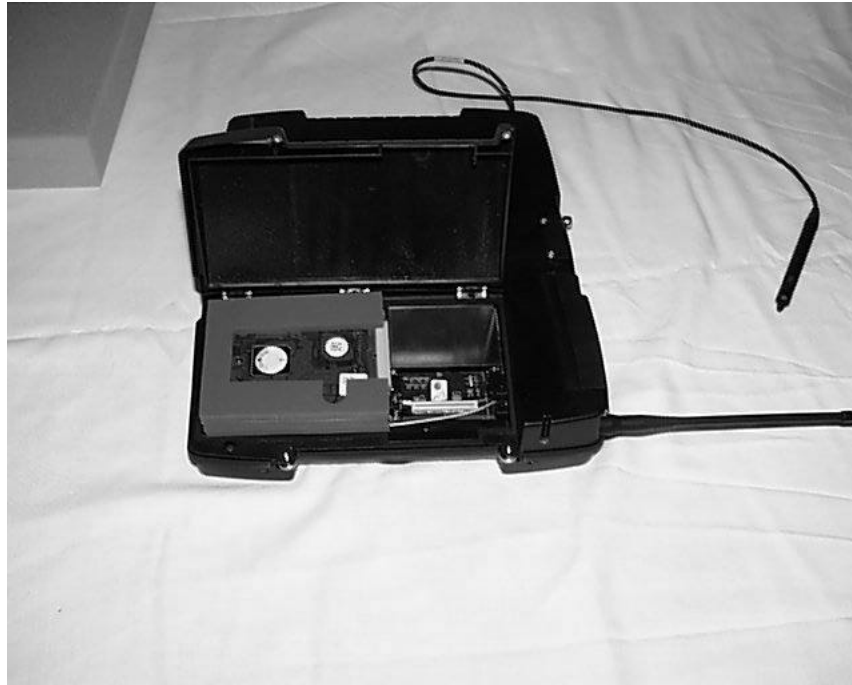

### APPENDIX C

TABLET COMPUTER PHOTOGRAPHS AND RADIO INSTALLATION

Photo 1: Shows a close-up view of the RIM802 radio installed within the 6100 tablet computer.

Photo 2: Shows the RIM802 radio within the 6100 showing the case back next to the opened unit.

Photo 5: Shows the back view of the 6100 tablet computer.

Photo 6: Shows the top view of the 6100 with Mobile Mark antenna.

Photo 7: Shows a close-up view of the RIM802 radio installed within the 6600 tablet computer.

Photo 8: Shows the RIM802 radio within the options compartment of the 6600, hard-drive lifted.

Photo 9: Shows the 6600 hard-drive installed above the RIM802 radio.

Photo 10: Shows the back of the 6600 with the options compartment closed. Note, Centurion antenna is shown.

Photo 11: Shows the back view of the 6600 tablet computer.

Photo 12: Shows the top view of the 6600, this unit also has the optional GPS antenna.

Photo 13: Shows the 6600 within the vehicle dock and the remote antenna connected.