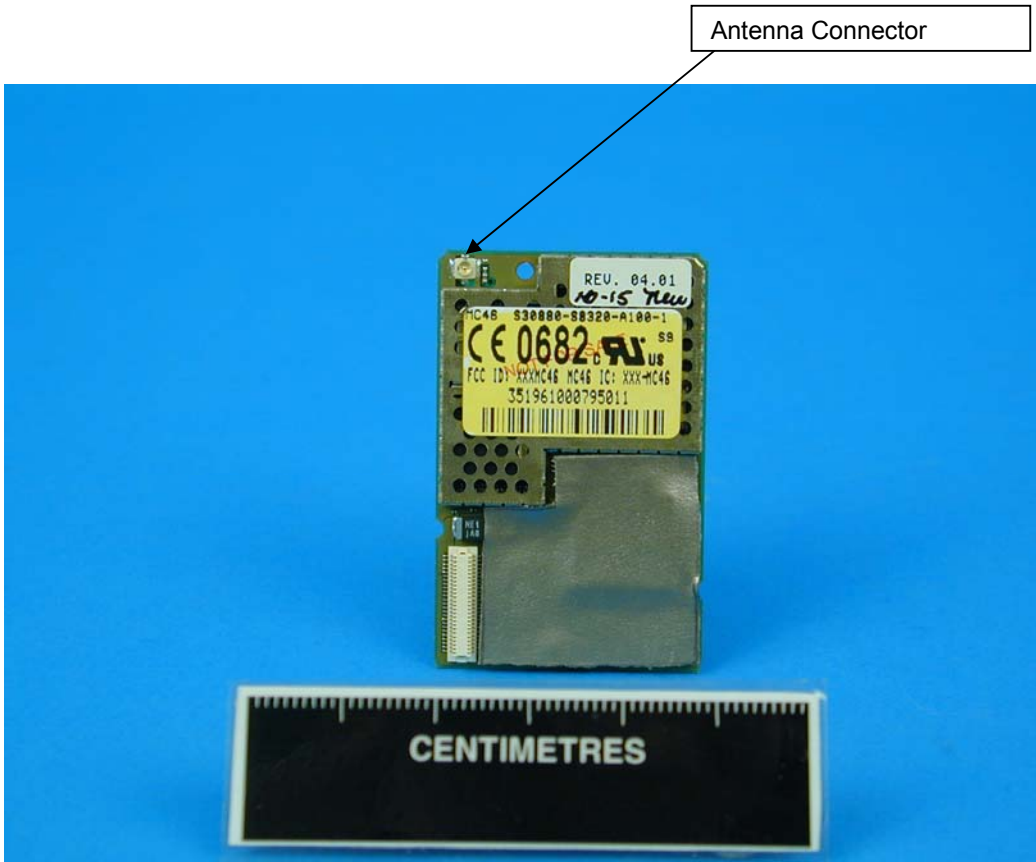

PHOTOGRAPHS OF EQUIPMENT FOR INTERMEC 700C

PHOTOGRAPHS OF EQUIPMENT

700C – Internal Front View

PHOTOGRAPHS OF EQUIPMENT

Location of MC-46 Module

700C – Internal Rear View

PHOTOGRAPHS OF EQUIPMENT

MC-46 GSM/GPRS Module – Top View – with Circuit Board

PHOTOGRAPHS OF EQUIPMENT

MC-46 GSM/GPRS Module – Top View – without Circuit Board

PHOTOGRAPHS OF EQUIPMENT

MC-46 GSM/GPRS Module – Bottom View