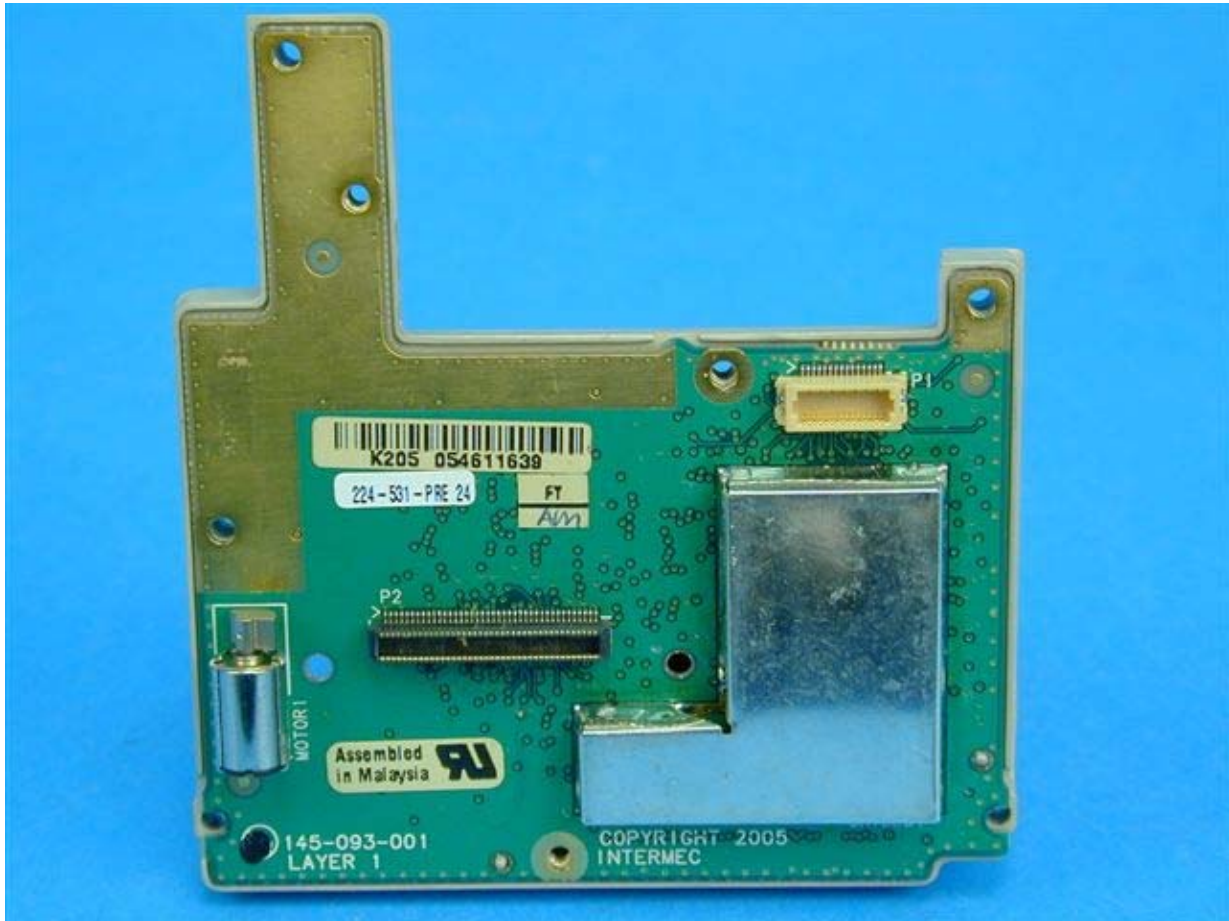

Product Service

FCC ID: EHAMC75  
IC ID: 1223A-MC75

Intermec Technology Corporation  
700C Mobile Computer

PHOTOGRAPHS OF EQUIPMENT

Internal View 1

PHOTOGRAPHS OF EQUIPMENT

Internal View 2

PHOTOGRAPHS OF EQUIPMENT

Internal View 3

PHOTOGRAPHS OF EQUIPMENT

Internal View 4

PHOTOGRAPHS OF EQUIPMENT

Internal View 5

PHOTOGRAPHS OF EQUIPMENT

Internal View 6

PHOTOGRAPHS OF EQUIPMENT

Internal View 11

PHOTOGRAPHS OF EQUIPMENT

Internal View 12

PHOTOGRAPHS OF EQUIPMENT

Internal View 13

PHOTOGRAPHS OF EQUIPMENT

Internal View 14

FCC ID: EHAMC75  
IC ID: 1223A-MC75