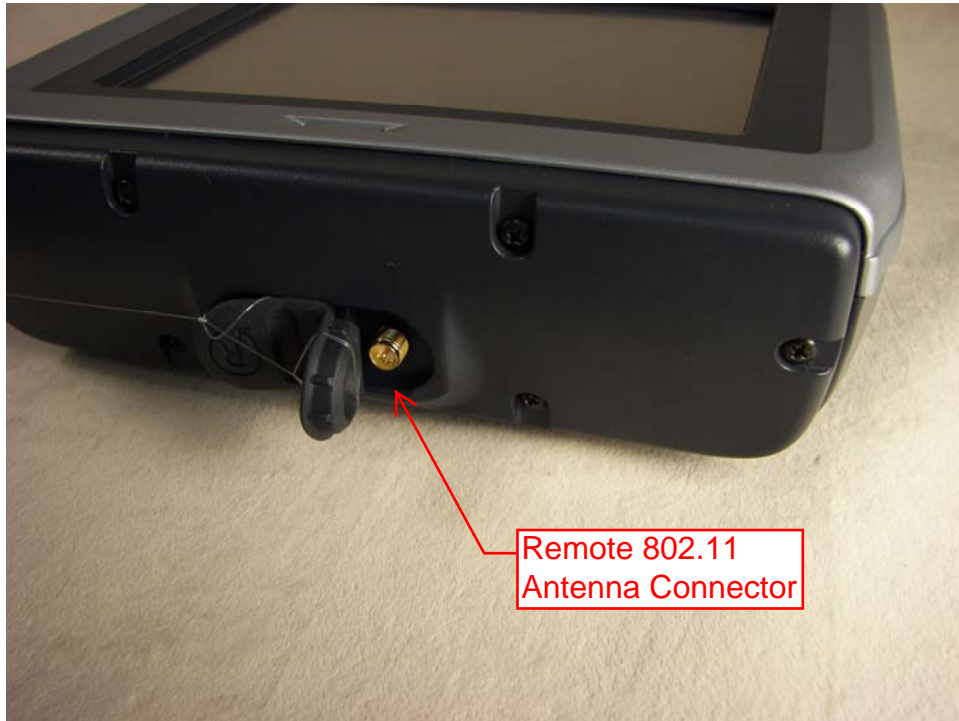

CV30 Internal Photos

Remote Antenna Connection

Reset Button

Antenna Cover Removed

Antenna Cover Removed

Antenna Board Removed

802.11 Antenna Board

Front Cover Removed

Display Lifted

Display Removed

Main Board Removed (Front)

Main Board Removed (Back)

802.11 Radio Removed

DRCB Radio Module (Front)

DRCB Radio Module (Back)