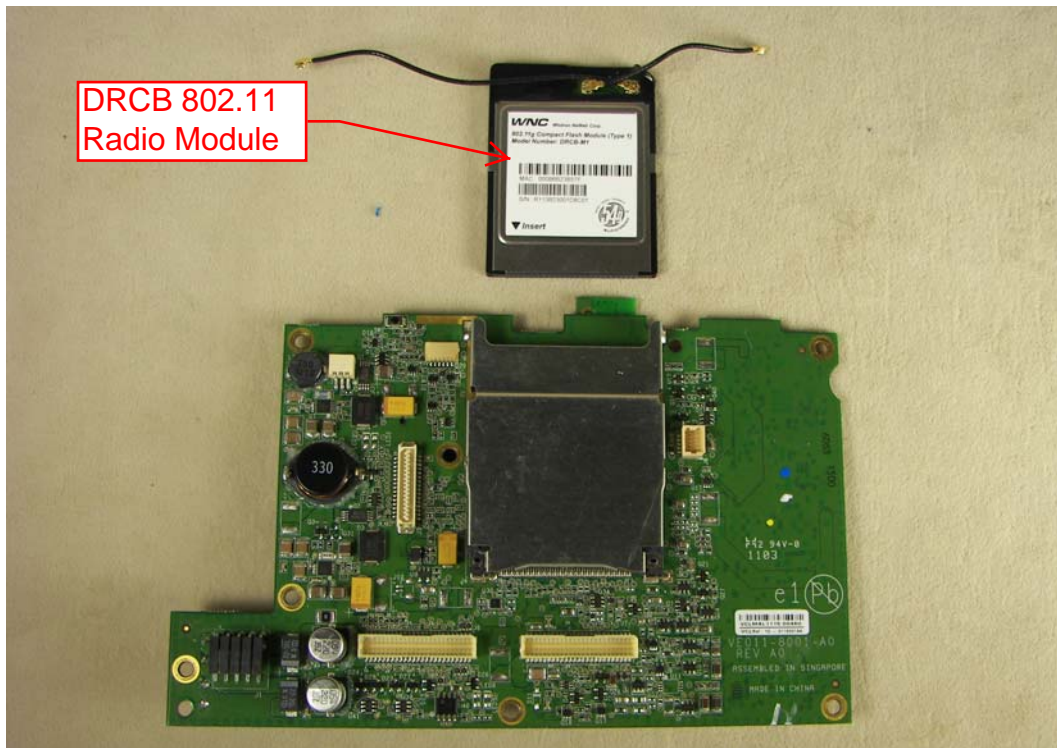

CV30 Internal Photos

Remote Antenna Connection

Reset Button

Antenna Cover Removed

Antenna Cover Removed

Antenna Board Removed

802.11 Antenna Board

Front Cover Removed

Display Lifted

Display Removed

Main Board Removed (Front)

Main Board Removed (Back)

802.11 Radio Removed

DRCB Radio Module (Front)

DRCB Radio Module (Back)