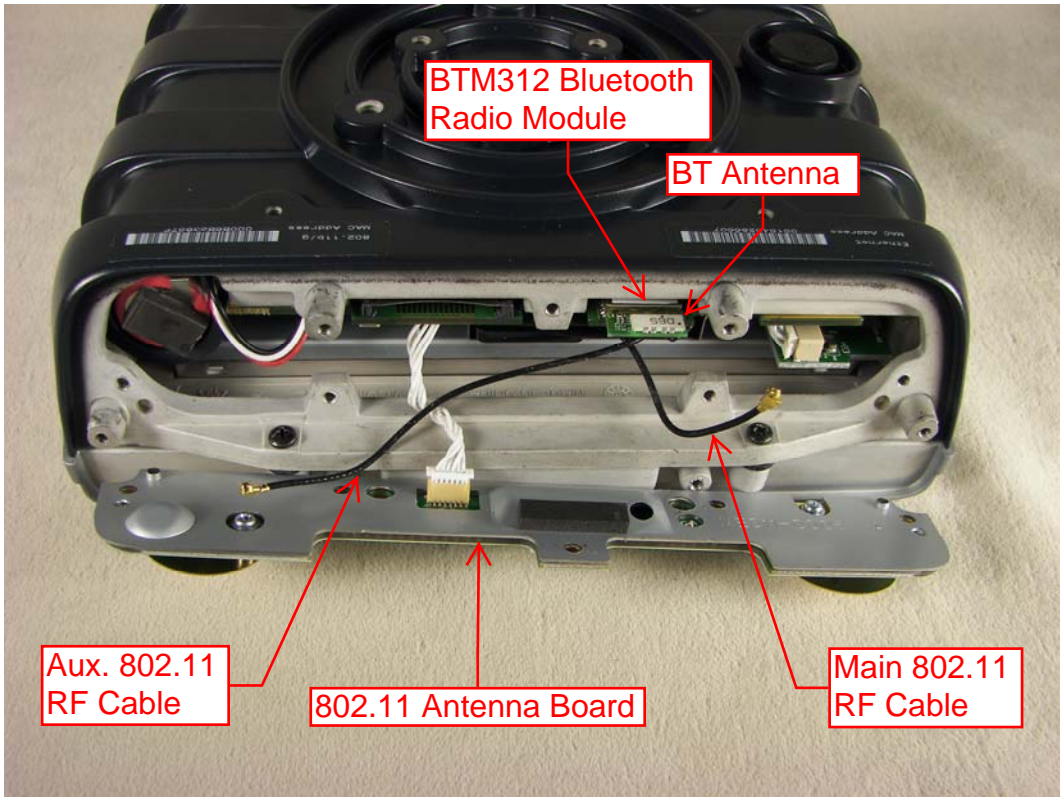

CV30 Internal Photos

Remote Antenna Connection

Reset Button

Antenna Cover Removed

Antenna Cover Removed

Antenna Board Removed

802.11 Antenna Board

Front Cover Removed

Display Lifted

Display Removed

Main Board Removed (Front)

Main Board Removed (Back)

802.11 Radio Removed

DRCB Radio Module (Front)

DRCB Radio Module (Back)