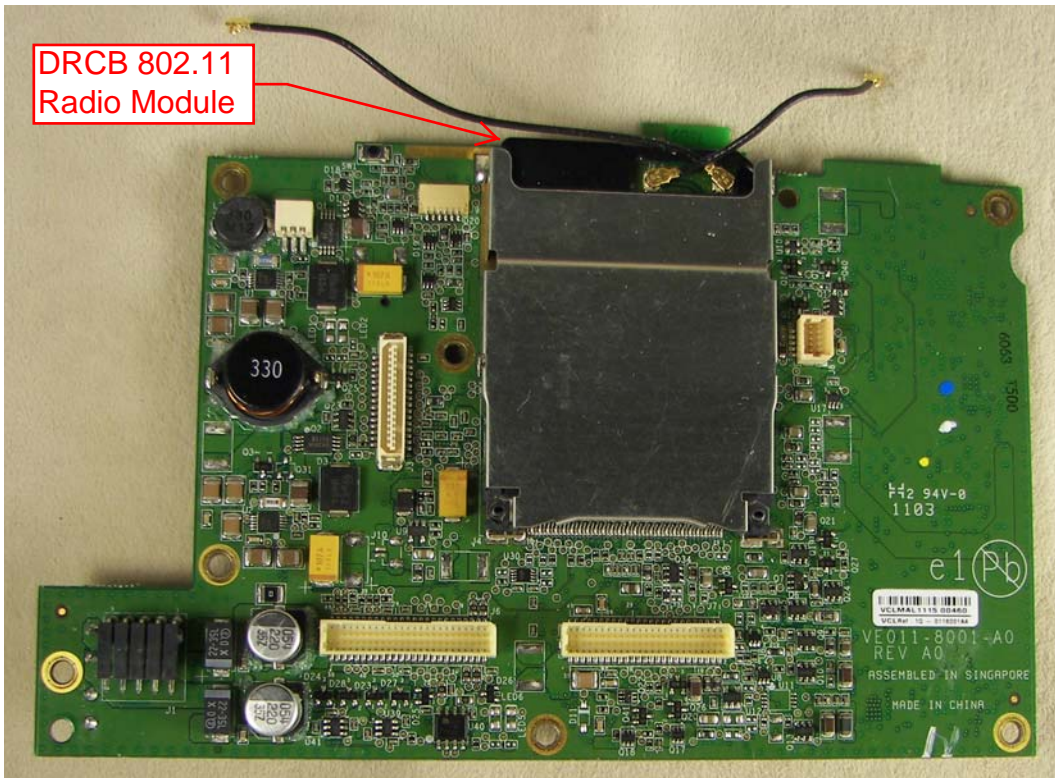

CV30 Internal Photos

Remote Antenna Connection

Reset Button

Antenna Cover Removed

Antenna Cover Removed

Antenna Board Removed

802.11 Antenna Board

Front Cover Removed

Display Lifted

Display Removed

Main Board Removed (Front)

Main Board Removed (Back)

802.11 Radio Removed

DRCB Radio Module (Front)

DRCB Radio Module (Back)