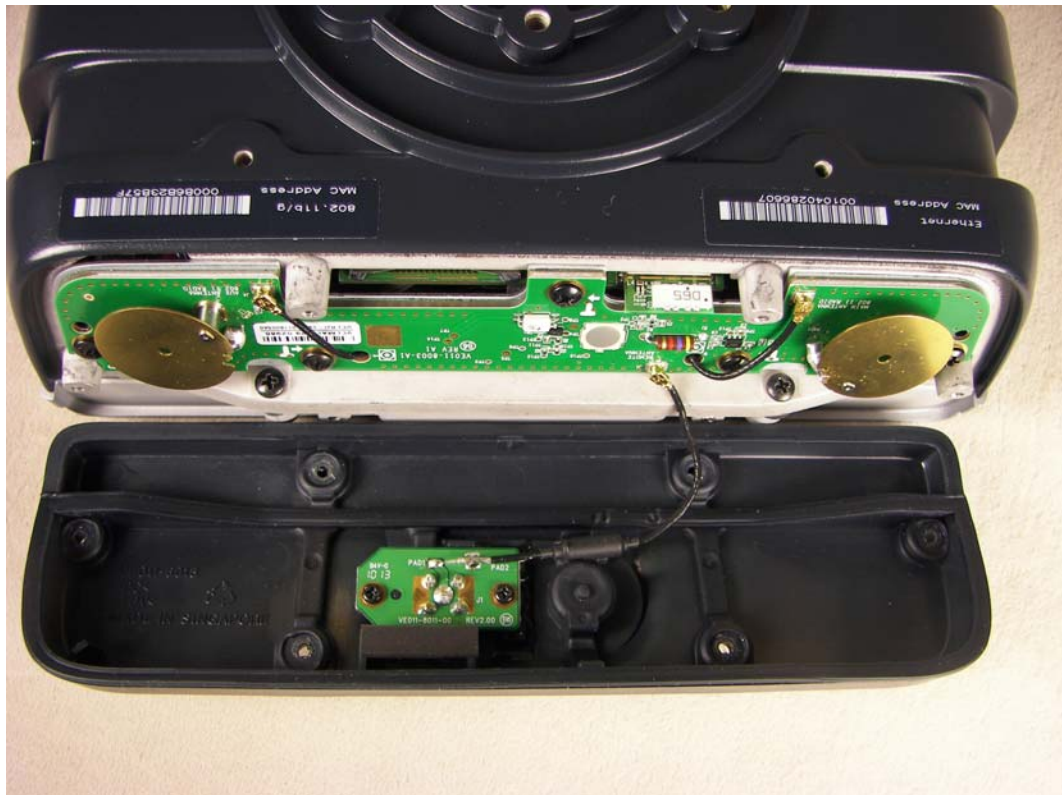

CV30 Internal Photos

Remote Antenna Connection

Reset Button

Antenna Cover Removed

Antenna Cover Removed

Antenna Board Removed

802.11 Antenna Board

Front Cover Removed

Display Lifted

Display Removed

Main Board Removed (Front)

Main Board Removed (Back)

802.11 Radio Removed

DRCB Radio Module (Front)

DRCB Radio Module (Back)