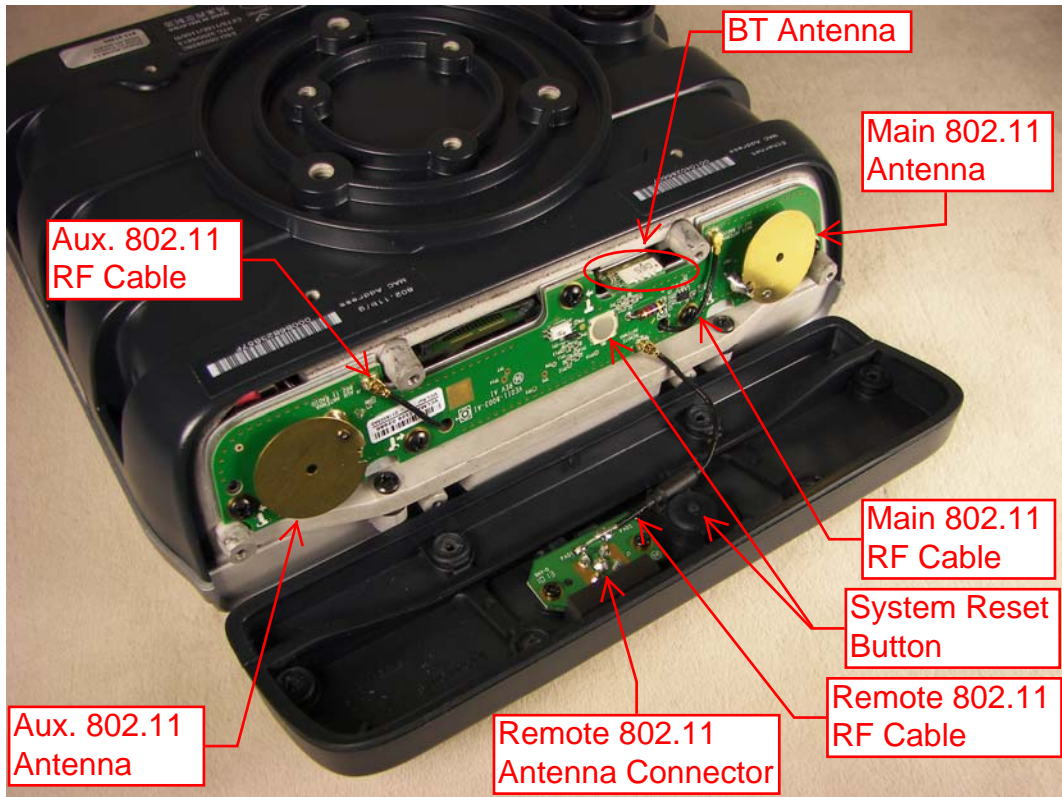

CV30 Internal Photos

Remote Antenna Connection

Reset Button

Antenna Cover Removed

Antenna Cover Removed

Antenna Board Removed

802.11 Antenna Board

Front Cover Removed

Display Lifted

Display Removed

Main Board Removed (Front)

Main Board Removed (Back)

802.11 Radio Removed

DRCB Radio Module (Front)

DRCB Radio Module (Back)