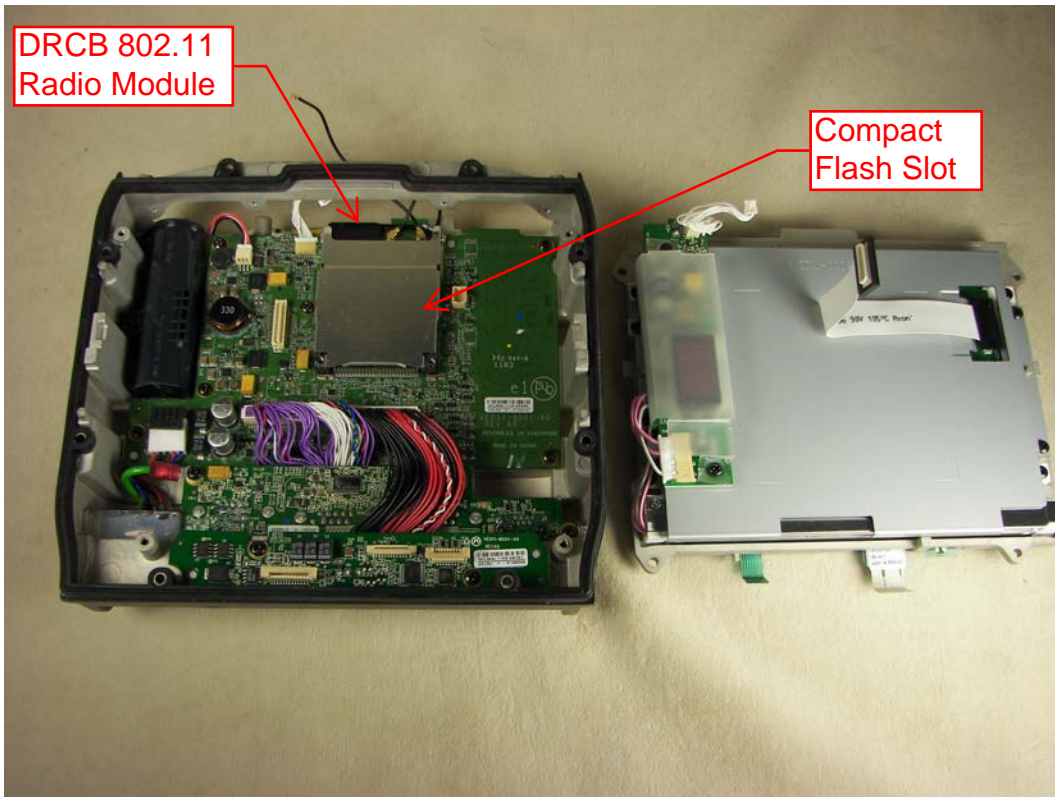

CV30 Internal Photos

Remote Antenna Connection

Reset Button

Antenna Cover Removed

Antenna Cover Removed

Antenna Board Removed

802.11 Antenna Board

Front Cover Removed

Display Lifted

Display Removed

Main Board Removed (Front)

Main Board Removed (Back)

802.11 Radio Removed

DRCB Radio Module (Front)

DRCB Radio Module (Back)