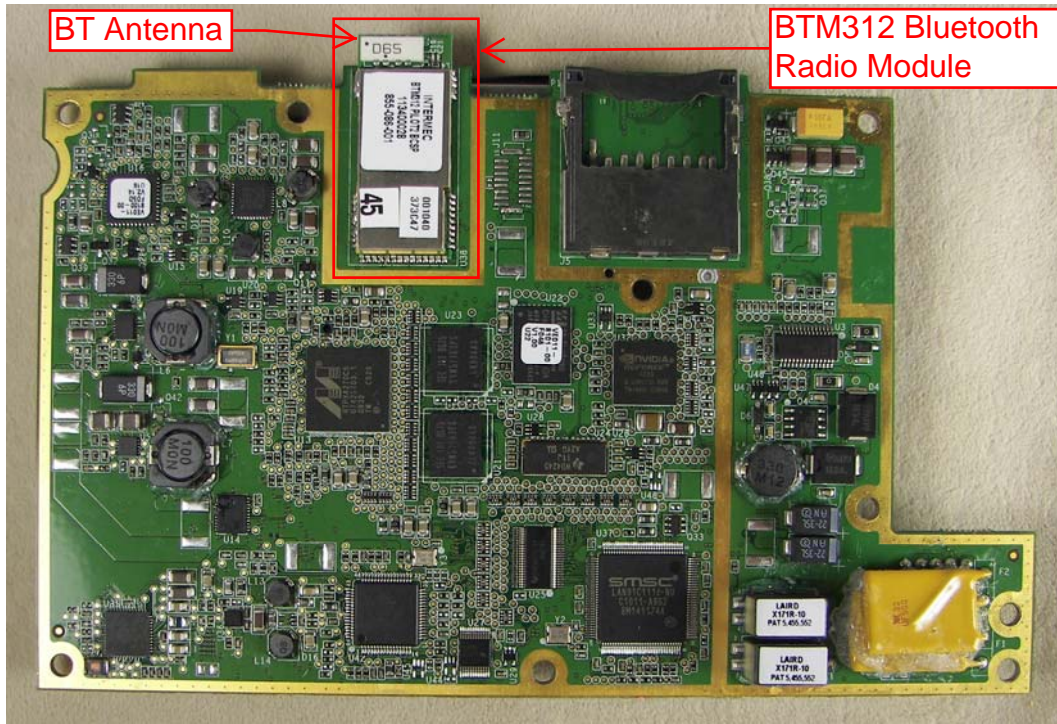

CV30 Internal Photos

Remote Antenna Connection

Reset Button

Antenna Cover Removed

Antenna Cover Removed

Antenna Board Removed

802.11 Antenna Board

Front Cover Removed

Display Lifted

Display Removed

Main Board Removed (Front)

Main Board Removed (Back)

802.11 Radio Removed

DRCB Radio Module (Front)

DRCB Radio Module (Back)