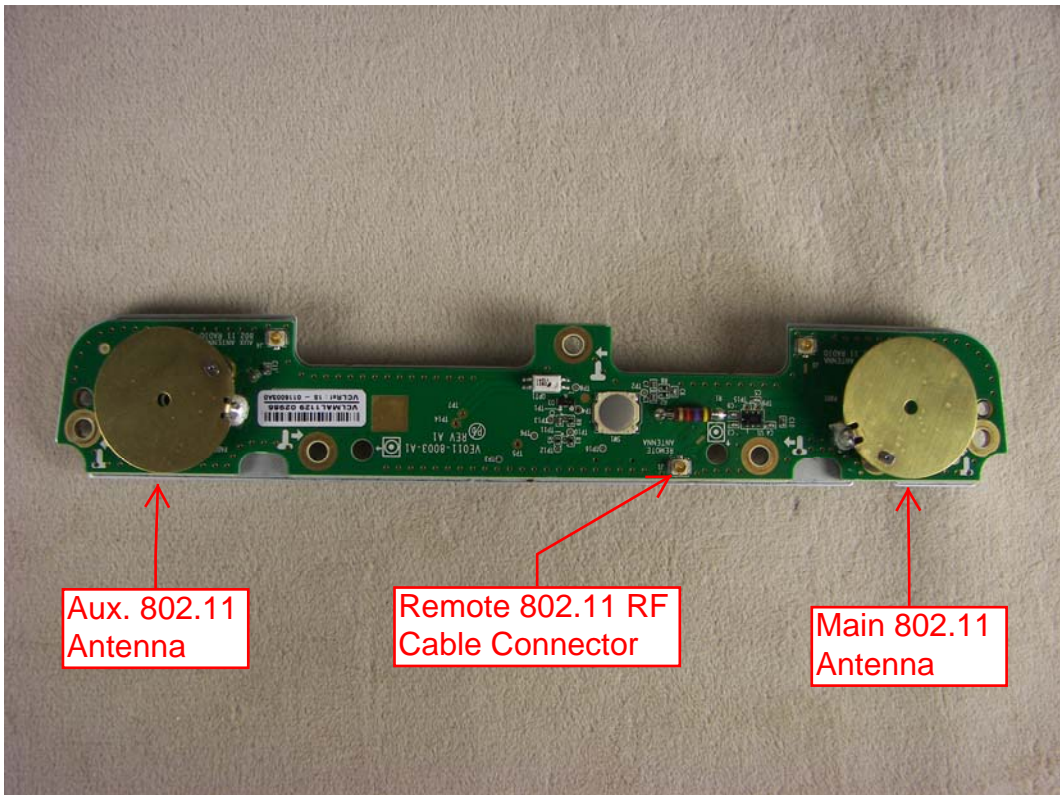

CV30 Internal Photos

Remote Antenna Connection

Reset Button

Antenna Cover Removed

Antenna Cover Removed

Antenna Board Removed

802.11 Antenna Board

Front Cover Removed

Display Lifted

Display Removed

Main Board Removed (Front)

Main Board Removed (Back)

802.11 Radio Removed

DRCB Radio Module (Front)

DRCB Radio Module (Back)