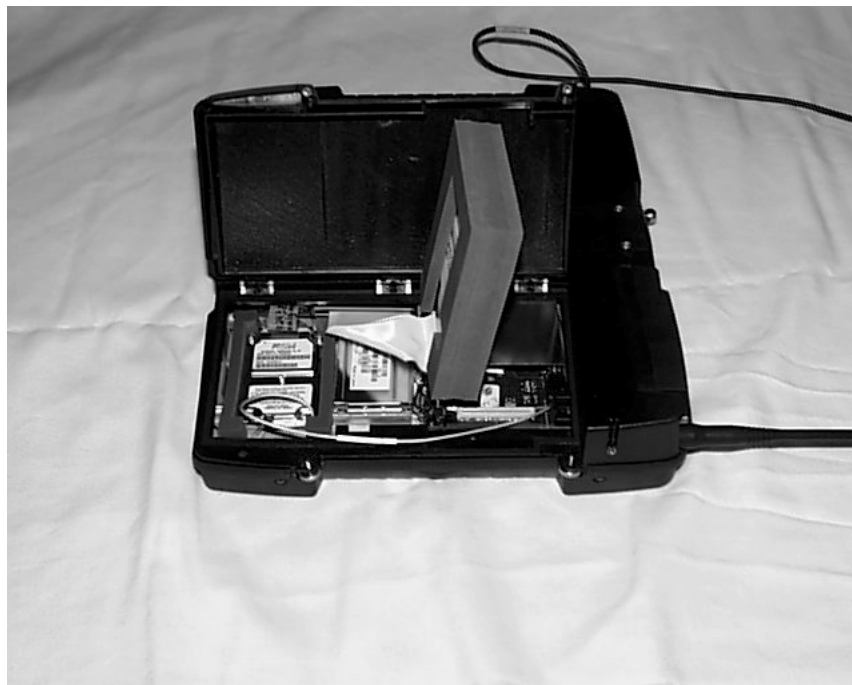

MEASUREMENT/TECHNICAL REPORT

**Intermec Technologies Corporation
Cellular Radio Module
OEM From RIM 902**

REPORT NO: 990824-1

DATE: August 24 , 1999

APPENDIX C

TABLET COMPUTER PHOTOGRAPHS AND RADIO INSTALLATION

Photo 1: Shows a close-up view of the RIM902 radio installed within the 6600 tablet computer.

Photo 2: Shows the RIM902 radio within the options compartment of the 6600, hard-drive lifted.

Photo 3: Shows the 6600 hard-drive installed above the RIM902 radio.

Photo 4: Shows the back of the 6600 with the options compartment closed.

Photo 5: Shows the back view of the 6600 tablet computer.

Photo 6: Shows the top view of the 6600, this unit also has the optional GPS antenna.

Photo 7: Shows the 6600 within the vehicle dock and the remote antenna connected.

Please note this antenna is not approved for use with the RIM902 radio.