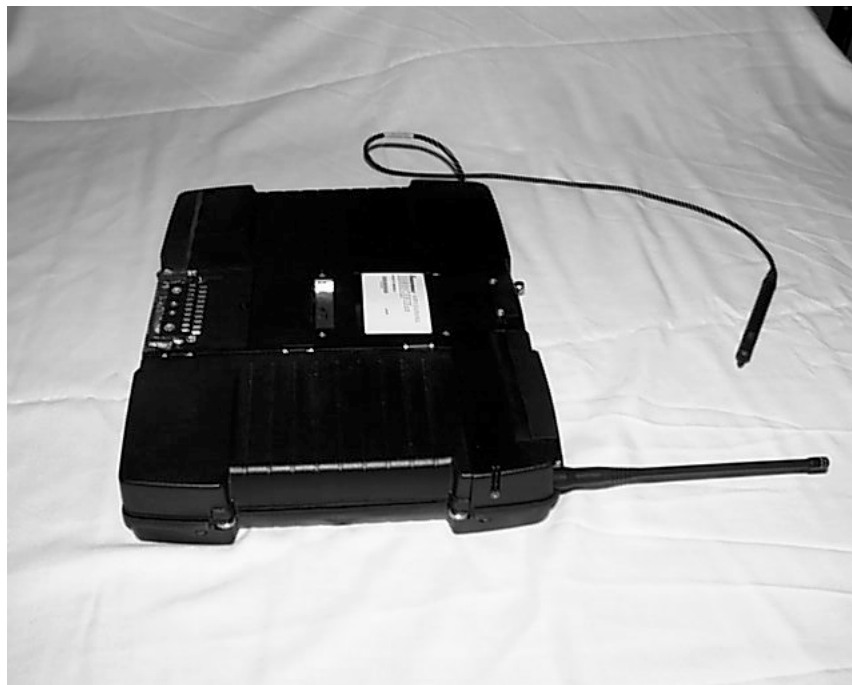

MEASUREMENT/TECHNICAL REPORT

**Intermec Technologies Corporation
Cellular Radio Module
OEM From RIM 902**

REPORT NO: 990824-1

DATE: August 24 , 1999

APPENDIX C

TABLET COMPUTER PHOTOGRAPHS AND RADIO INSTALLATION

Photo 1: Shows a close-up view of the RIM902 radio installed within the 6600 tablet computer.

Photo 2: Shows the RIM902 radio within the options compartment of the 6600, hard-drive lifted.

Photo 3: Shows the 6600 hard-drive installed above the RIM902 radio.

Photo 4: Shows the back of the 6600 with the options compartment closed.

Photo 5: Shows the back view of the 6600 tablet computer.

Photo 6: Shows the top view of the 6600, this unit also has the optional GPS antenna.

Photo 7: Shows the 6600 within the vehicle dock and the remote antenna connected.

Please note this antenna is not approved for use with the RIM902 radio.