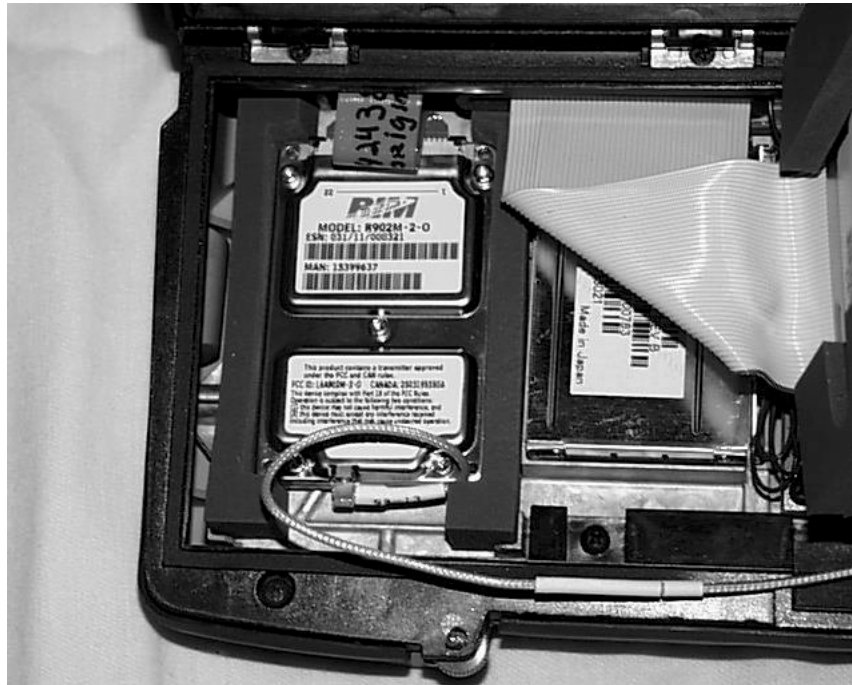

MEASUREMENT/TECHNICAL REPORT

**Intermec Technologies Corporation
Cellular Radio Module
OEM From RIM 902**

REPORT NO: 990824-1

DATE: August 24 , 1999

APPENDIX C

TABLET COMPUTER PHOTOGRAPHS AND RADIO INSTALLATION

Photo 1: Shows a close-up view of the RIM902 radio installed within the 6600 tablet computer.

Photo 2: Shows the RIM902 radio within the options compartment of the 6600, hard-drive lifted.

Photo 3: Shows the 6600 hard-drive installed above the RIM902 radio.

Photo 4: Shows the back of the 6600 with the options compartment closed.

Photo 5: Shows the back view of the 6600 tablet computer.

Photo 6: Shows the top view of the 6600, this unit also has the optional GPS antenna.

Photo 7: Shows the 6600 within the vehicle dock and the remote antenna connected.

Please note this antenna is not approved for use with the RIM902 radio.