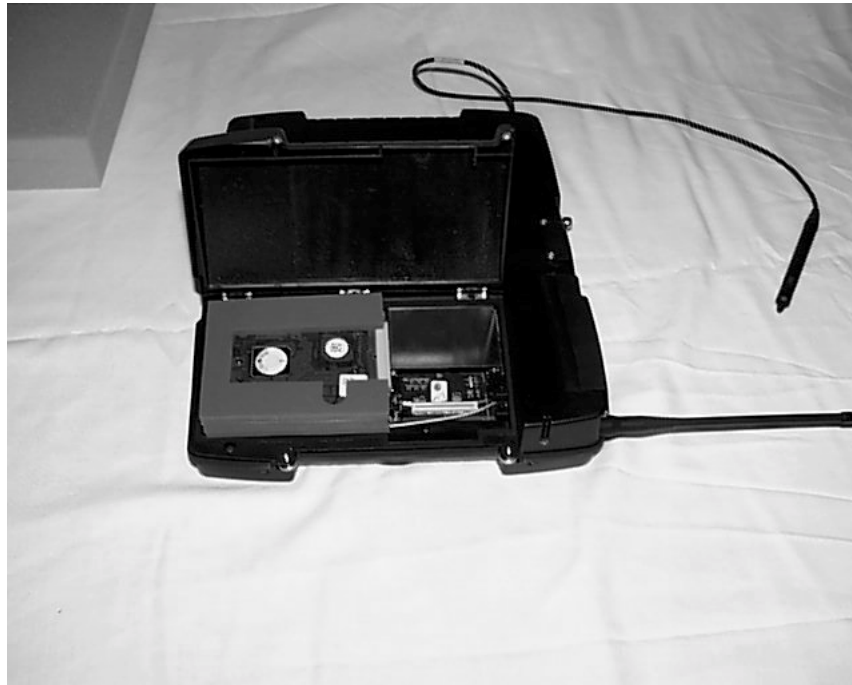

MEASUREMENT/TECHNICAL REPORT

**Intermec Technologies Corporation
Cellular Radio Module
OEM From RIM 902**

REPORT NO: 990824-1

DATE: August 24 , 1999

APPENDIX C

TABLET COMPUTER PHOTOGRAPHS AND RADIO INSTALLATION

Photo 1: Shows a close-up view of the RIM902 radio installed within the 6600 tablet computer.

Photo 2: Shows the RIM902 radio within the options compartment of the 6600, hard-drive lifted.

Photo 3: Shows the 6600 hard-drive installed above the RIM902 radio.

Photo 4: Shows the back of the 6600 with the options compartment closed.

Photo 5: Shows the back view of the 6600 tablet computer.

Photo 6: Shows the top view of the 6600, this unit also has the optional GPS antenna.

Photo 7: Shows the 6600 within the vehicle dock and the remote antenna connected.

Please note this antenna is not approved for use with the RIM902 radio.