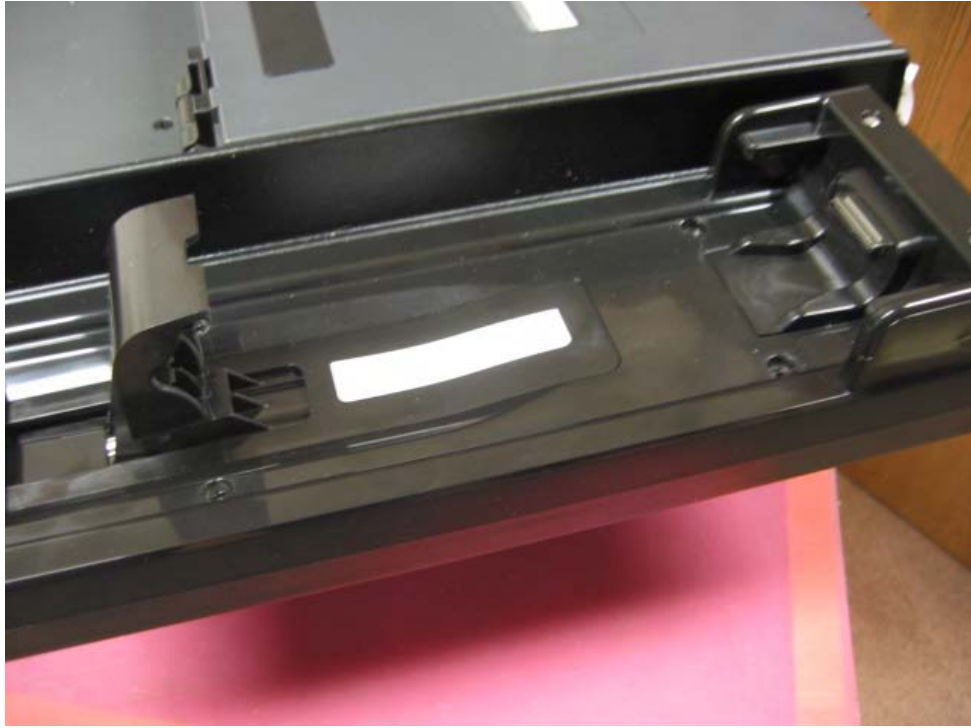

Intermec 6280 Bluetooth Printer with CK60 Holder External Photos

6280 Printer with CK60 holder

6280 Printer with CK60 in holder

Close-up of CK60 holder

6820 Printer with paper loading door open

Intermec 6280 Bluetooth Printer with CK60 Holder Power Photos

6820 Printer with CK60 holder

Close-up of DC Power Input

AC Adapter for 6820 Printer

AC Adapter Label