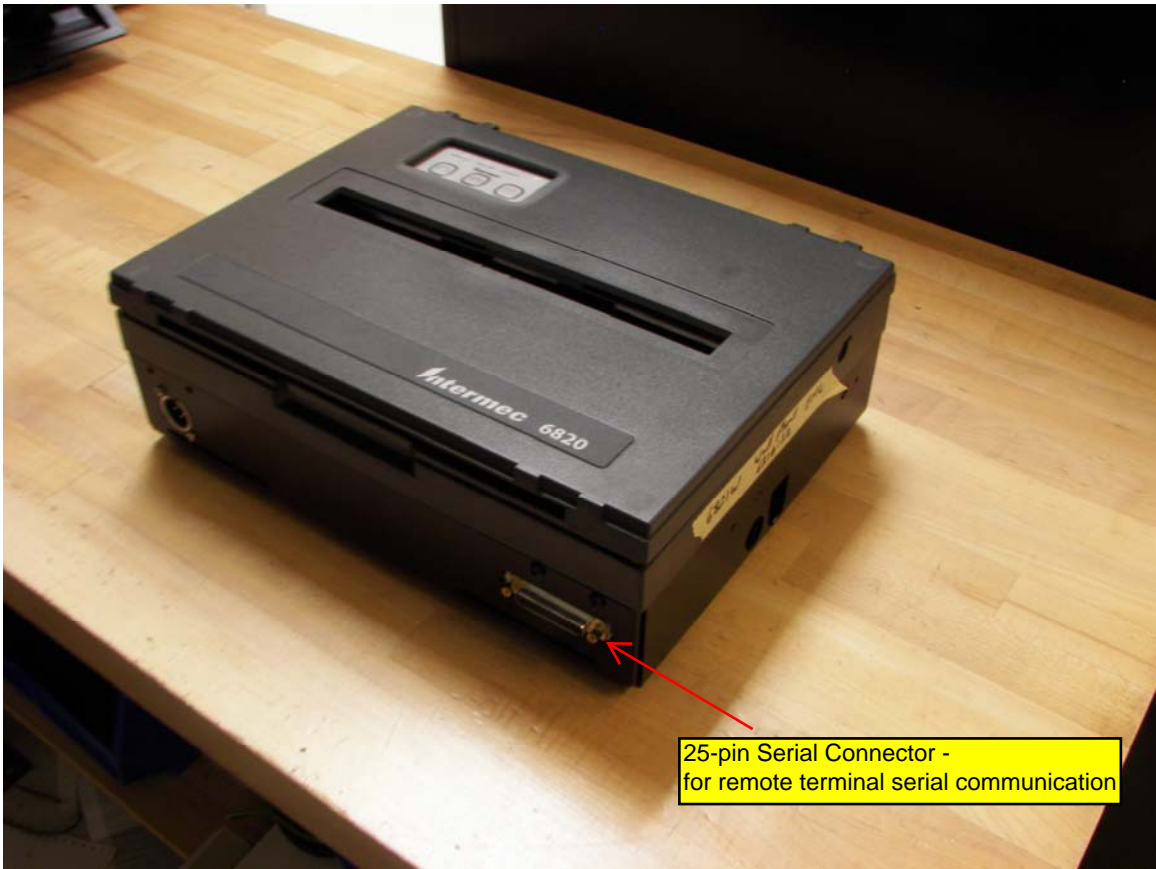

6820 Wall-Mounted Configuration Photos

6820 Wall-mounted Printer – remote handheld computer (BT or Serial communication)

6820 Wall-mounted Printer – remote handheld computer (BT or Serial communication)

6820 Wall-mounted Printer

6820 Wall-mounted Printer

6820 Wall-mounted Printer – BTS080 BT radio module

6820 Wall-mounted Printer – BTS080 BT radio module