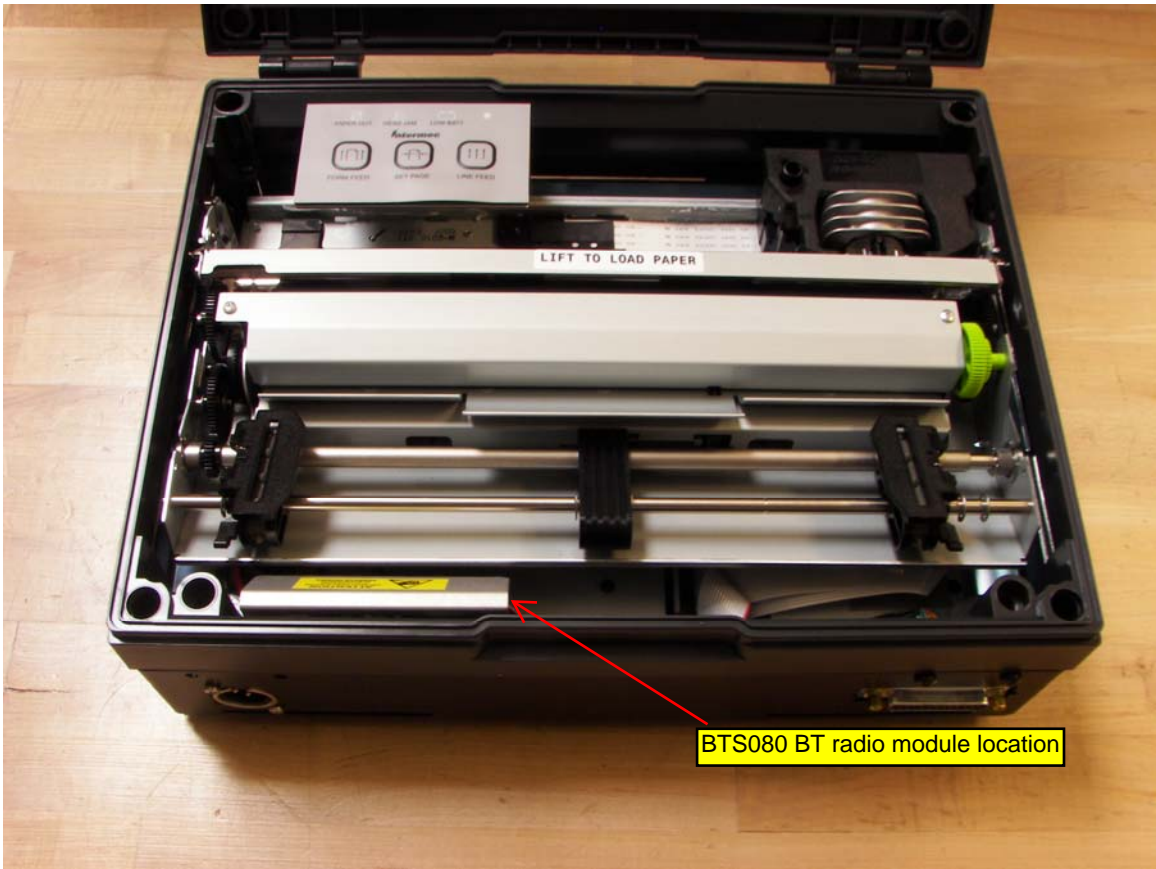

6820 Wall-Mounted Configuration Photos

6820 Wall-mounted Printer – remote handheld computer (BT or Serial communication)

6820 Wall-mounted Printer – remote handheld computer (BT or Serial communication)

6820 Wall-mounted Printer

6820 Wall-mounted Printer

6820 Wall-mounted Printer – BTS080 BT radio module

6820 Wall-mounted Printer – BTS080 BT radio module