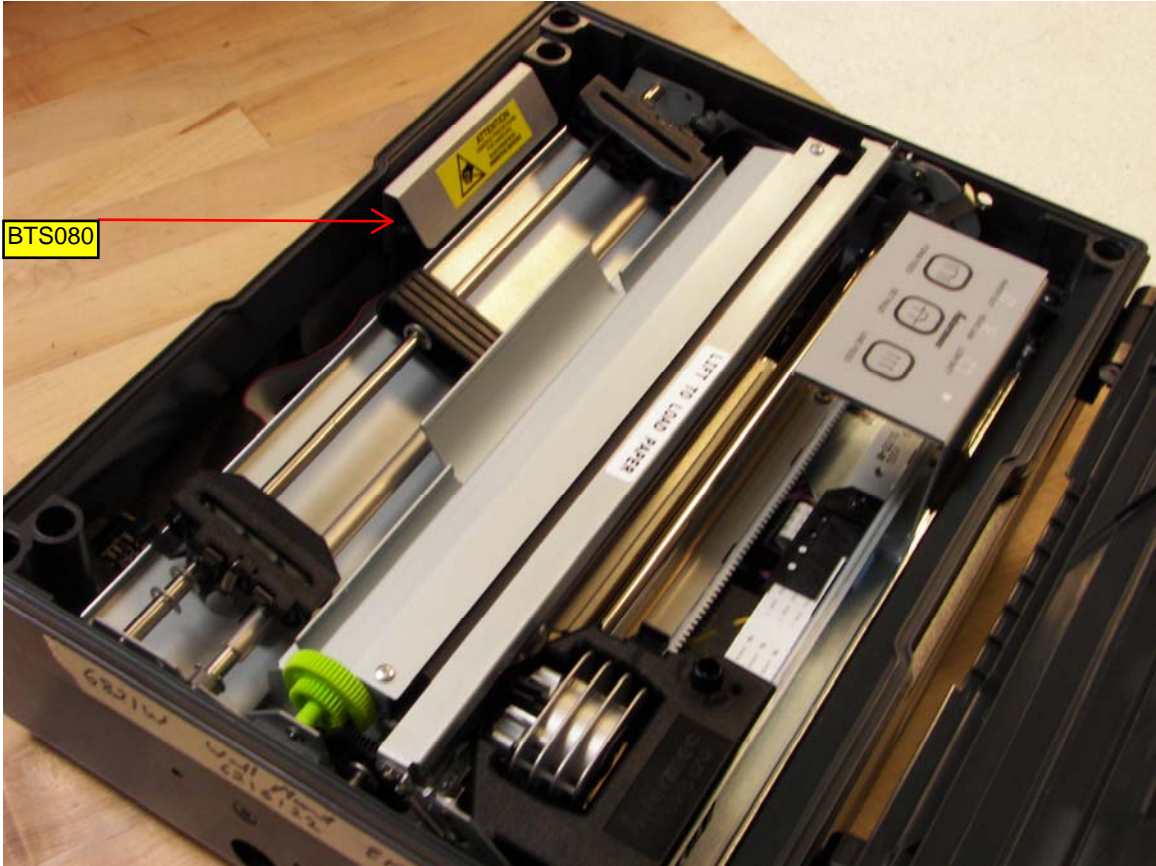

6820 Wall-Mounted Configuration Photos

6820 Wall-mounted Printer – remote handheld computer (BT or Serial communication)

6820 Wall-mounted Printer – remote handheld computer (BT or Serial communication)

6820 Wall-mounted Printer

6820 Wall-mounted Printer

6820 Wall-mounted Printer – BTS080 BT radio module

6820 Wall-mounted Printer – BTS080 BT radio module