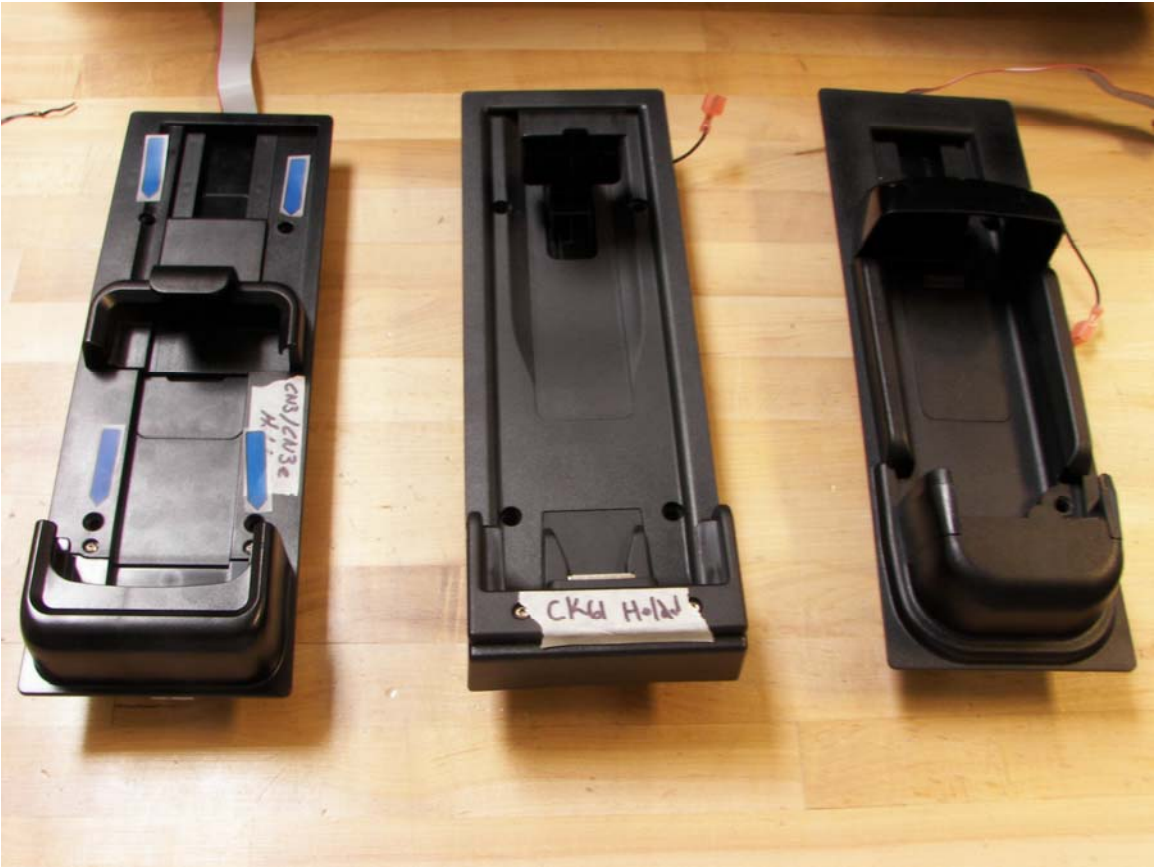

## 6820 Terminal Holders

CN3, CK60, and 700C Terminal Holders for 6820 Printer (Top View)

BTS080 BT radio module

CN3, CK60, and 700C Terminal Holders for 6820 Printer (Bottom View)