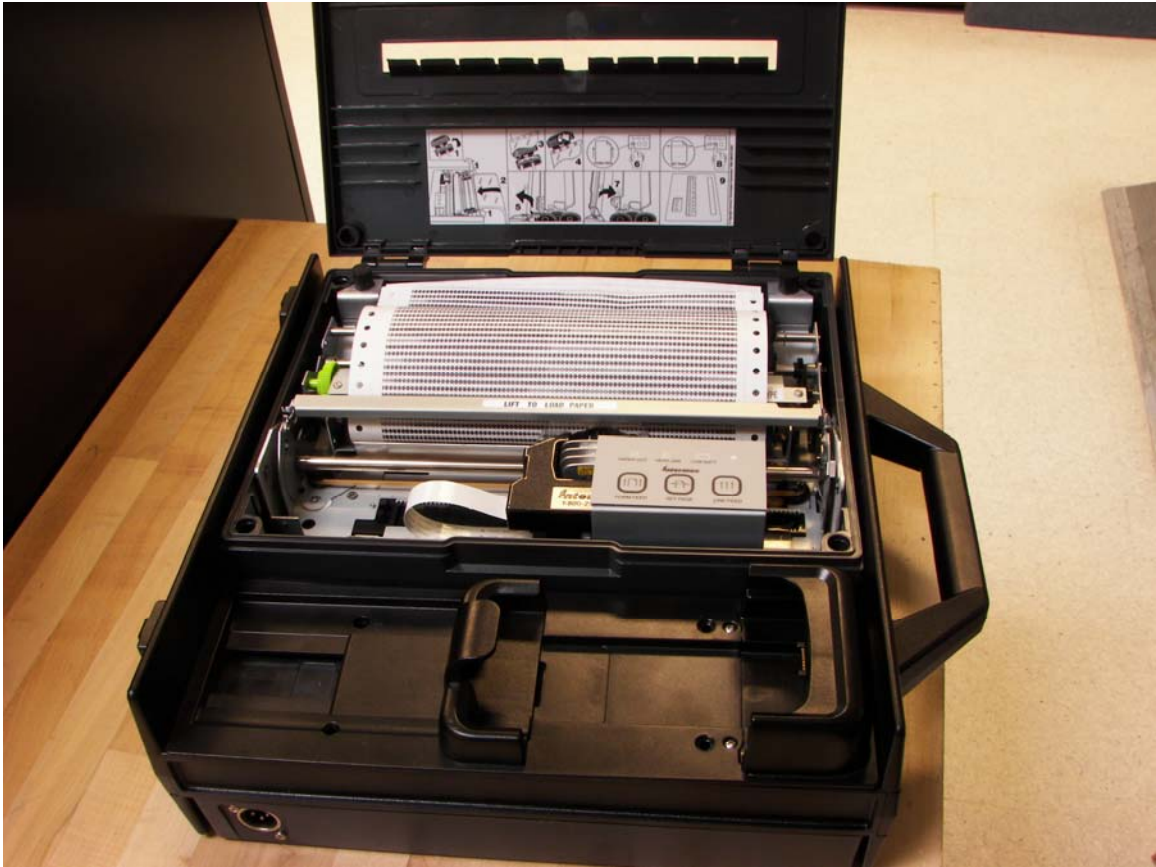

6820 – configured with Terminal Holders - External / Internal Photos

6820 Portable Printer with CN3/CN3e Terminal Holder

6820 Portable Printer with CN3/CN3e Terminal Holder – Pivot Frame lifted

6820 Portable Printer with CN3/CN3e Terminal Holder – Certification Label Placement

6820 Portable Printer with CN3/CN3e Terminal Holder – CN3 installed

6820 Printer with CN3/CN3e Terminal Holder – CN3 (elongated keypad) installed

6820 Portable Printer with CK60 Terminal Holder

6820 Portable Printer with CK60 Terminal Holder – CK60 installed

6820 Portable Printer with 700C Terminal Holder

6820 Portable Printer with 700C Terminal Holder – 700C installed

6820 Printer with CN3/CN3e Terminal Holder and AC Foot

6820 Printer with CN3/CN3e Terminal Holder and AC Foot