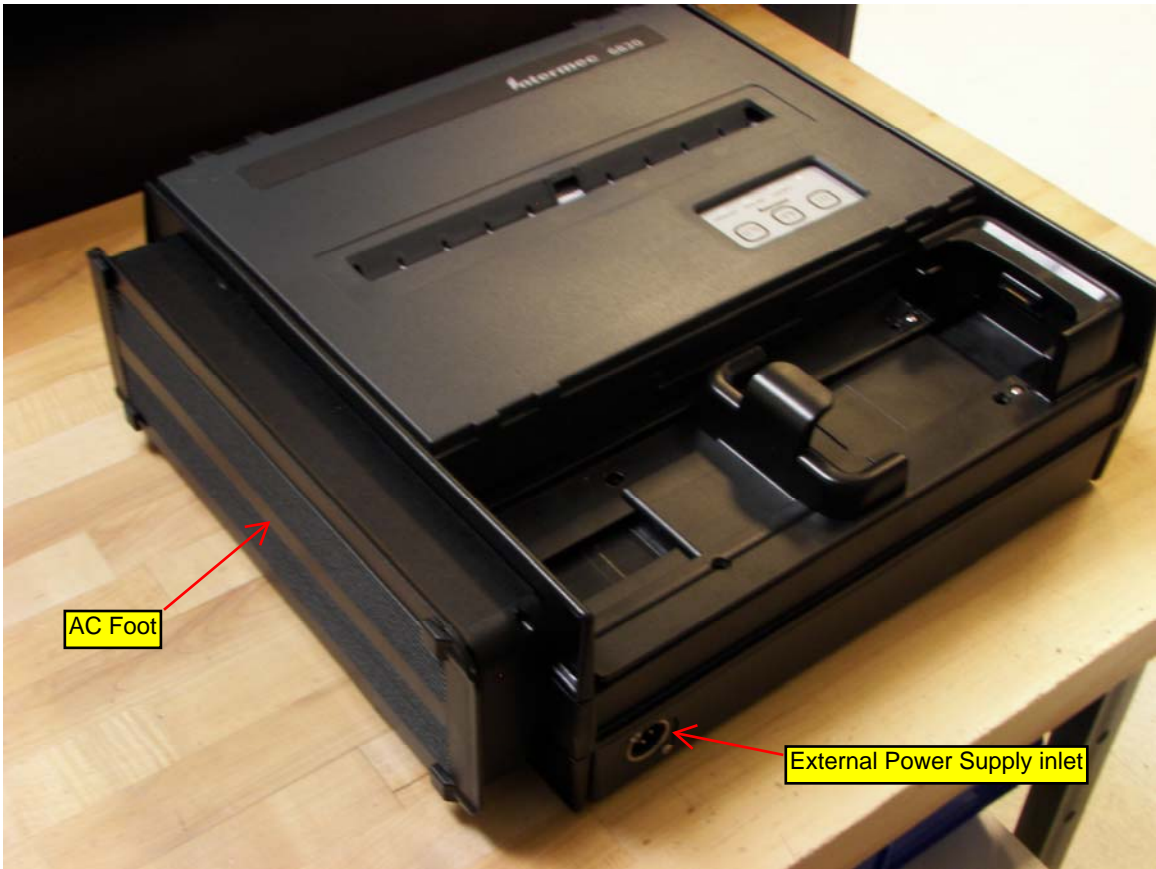

6820 – configured with Terminal Holders - External / Internal Photos

6820 Portable Printer with CN3/CN3e Terminal Holder

6820 Portable Printer with CN3/CN3e Terminal Holder – Pivot Frame lifted

6820 Portable Printer with CN3/CN3e Terminal Holder – Certification Label Placement

6820 Portable Printer with CN3/CN3e Terminal Holder – CN3 installed

6820 Printer with CN3/CN3e Terminal Holder – CN3 (elongated keypad) installed

6820 Portable Printer with CK60 Terminal Holder

6820 Portable Printer with CK60 Terminal Holder – CK60 installed

6820 Portable Printer with 700C Terminal Holder

6820 Portable Printer with 700C Terminal Holder – 700C installed

6820 Printer with CN3/CN3e Terminal Holder and AC Foot

6820 Printer with CN3/CN3e Terminal Holder and AC Foot