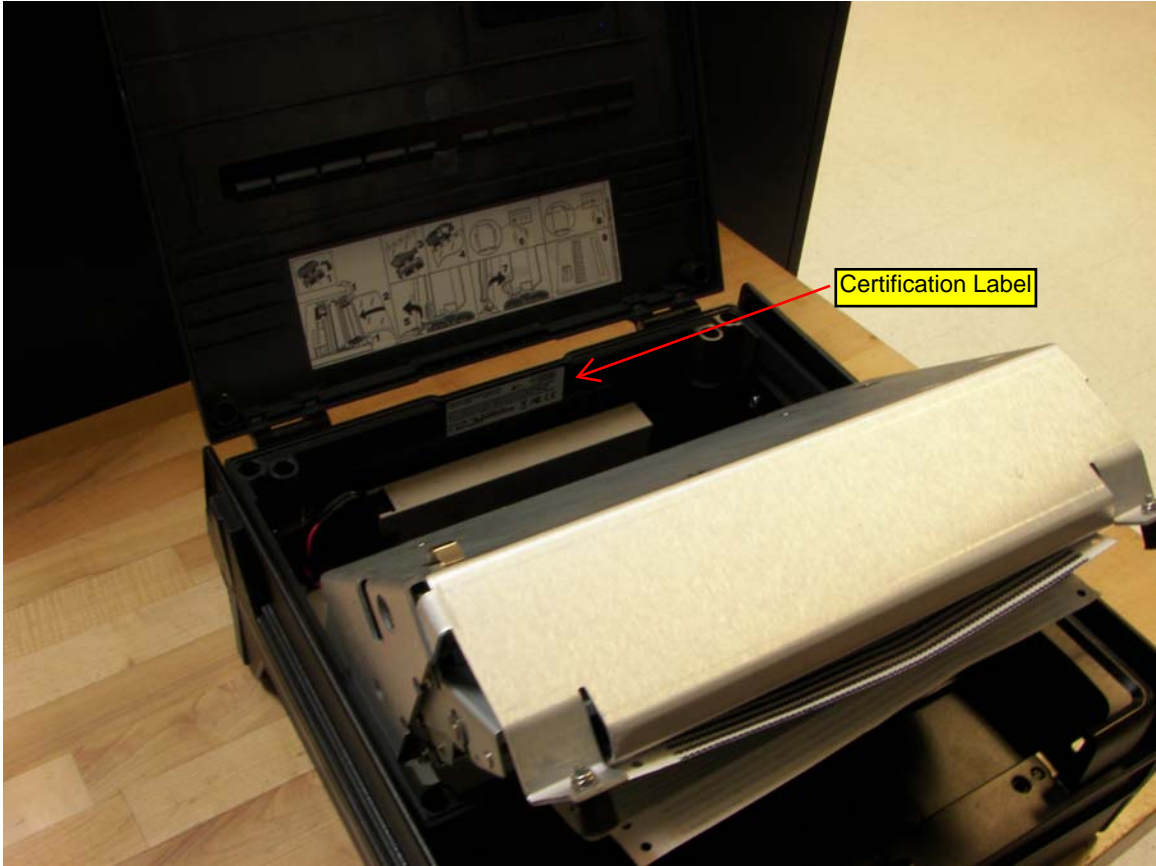

6820 – configured with Terminal Holders - External / Internal Photos

6820 Portable Printer with CN3/CN3e Terminal Holder

6820 Portable Printer with CN3/CN3e Terminal Holder – Pivot Frame lifted

6820 Portable Printer with CN3/CN3e Terminal Holder – Certification Label Placement

6820 Portable Printer with CN3/CN3e Terminal Holder – CN3 installed

6820 Printer with CN3/CN3e Terminal Holder – CN3 (elongated keypad) installed

6820 Portable Printer with CK60 Terminal Holder

6820 Portable Printer with CK60 Terminal Holder – CK60 installed

6820 Portable Printer with 700C Terminal Holder

6820 Portable Printer with 700C Terminal Holder – 700C installed

6820 Printer with CN3/CN3e Terminal Holder and AC Foot

6820 Printer with CN3/CN3e Terminal Holder and AC Foot