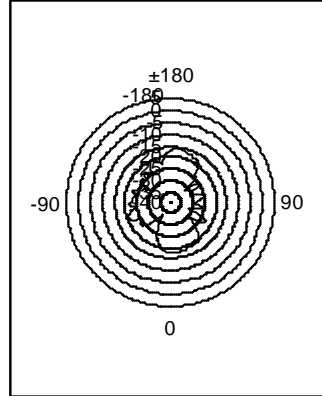

Antenna Test Data

13.5mmx1.6mm

Horizontal[dBd]

average min max
-11.96 -27.90 -5.77

average min max
-18.84 -35.24 -11.14

average min max
-13.99 -44.46 -7.66

Vertical[dBd]

average min max
-23.57 -33.92 -16.75