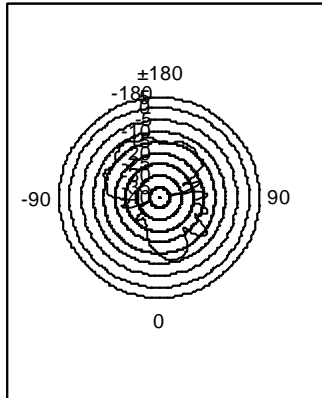

Antenna Test Data

13.5mmx1.6mm

Horizontal[dBd]

average min max
-11.96 -27.90 -5.77

average min max
-18.84 -35.24 -11.14

average min max
-13.99 -44.46 -7.66

Vertical[dBd]

average min max
-23.57 -33.92 -16.75