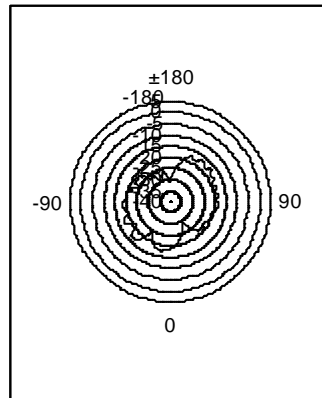

average min max
-21.82 -31.59 -16.73

Total Average Antenna Gain

-16.68 [dBd]

Bluetooth. **ALPS**