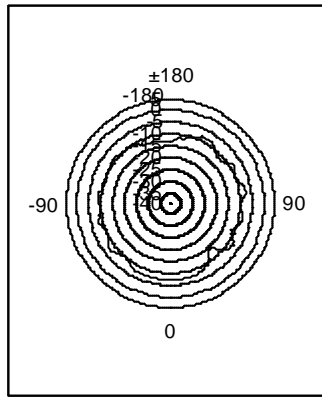

average min max
-9.92 -14.66 -7.49