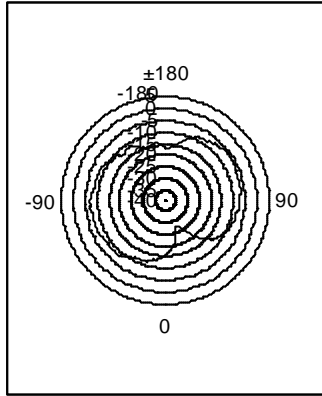

Antenna Test Data

13.5mmx1.6mm

Horizontal[dBd]

average min max
-11.96 -27.90 -5.77

average min max
-18.84 -35.24 -11.14

average min max
-13.99 -44.46 -7.66

Vertical[dBd]

average min max
-23.57 -33.92 -16.75