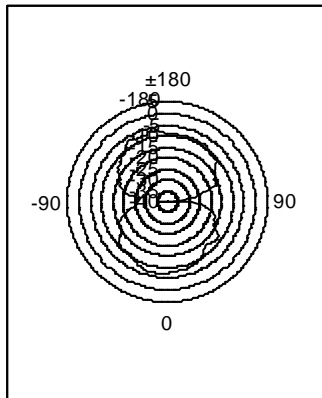

Antenna Test Data

13.5mmx1.6mm

Horizontal[dBd]

average min max
-11.96 -27.90 -5.77

average min max
-18.84 -35.24 -11.14

average min max
-13.99 -44.46 -7.66

Vertical[dBd]

average min max
-23.57 -33.92 -16.75