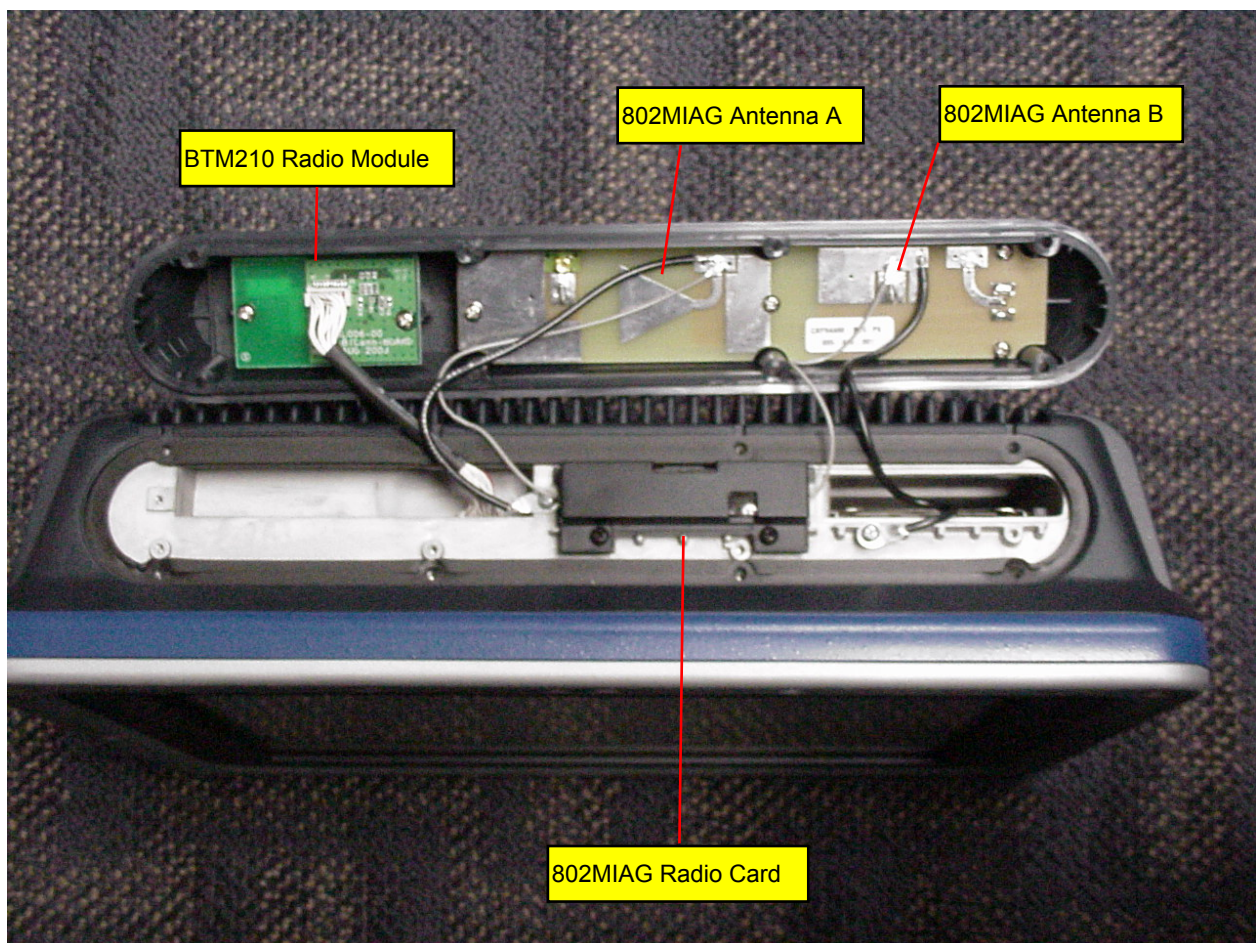

CV60 Photos to Support the EHA802MIAG-CV60 Filing

Scott Holub
October, 2004

CV60 Unit Front View

CV60 Rear View

CV60 Right Side View

CV60 Left Side View

CV60 Top View

CV60 Bottom View

CV60 with Antenna Radome Removed – Shows Radio Placement

CV60 Shows Antenna Board and 802MIAG Radio Module