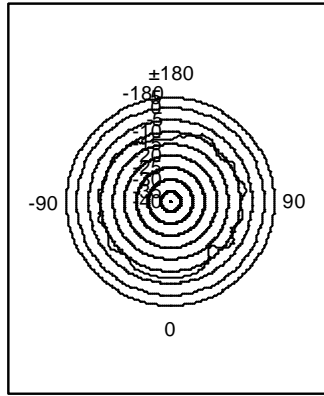

Antenna Test Data

13.5mmx1.6mm

Horizontal[dBd]
 average min max
 -11.96 -27.90 -5.77

Vertical[dBd]
 average min max
 -23.57 -33.92 -16.75

average min max
 -18.84 -35.24 -11.14

average min max
 -9.92 -14.66 -7.49