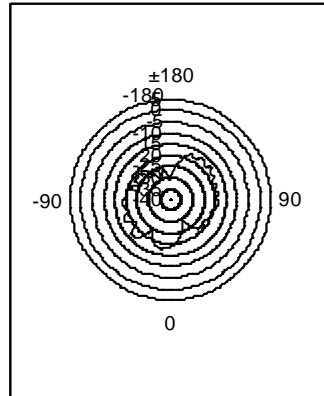

Total Average Antenna Gain
-16.68 [dBd]

Bluetooth. **ALPS**