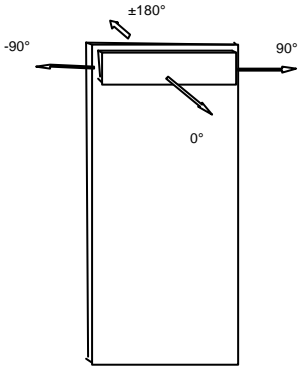

Antenna Test Data

13.5mmx1.6mm

Horizontal[dBd]
 average min max
 -11.96 -27.90 -5.77

Vertical[dBd]
 average min max
 -23.57 -33.92 -16.75

average min max
 -18.84 -35.24 -11.14

average min max
 -9.92 -14.66 -7.49