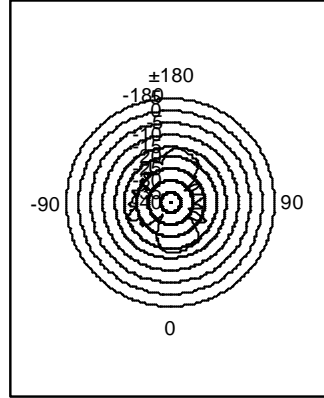

Antenna Test Data

13.5mmx1.6mm

Horizontal[dBd]
 average min max
 -11.96 -27.90 -5.77

Vertical[dBd]
 average min max
 -23.57 -33.92 -16.75

average min max
 -18.84 -35.24 -11.14

average min max
 -9.92 -14.66 -7.49