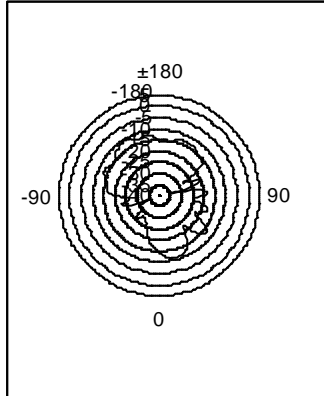

Antenna Test Data

13.5mmx1.6mm

Horizontal[dBd]
 average min max
 -11.96 -27.90 -5.77

Vertical[dBd]
 average min max
 -23.57 -33.92 -16.75

average min max
 -18.84 -35.24 -11.14

average min max
 -9.92 -14.66 -7.49