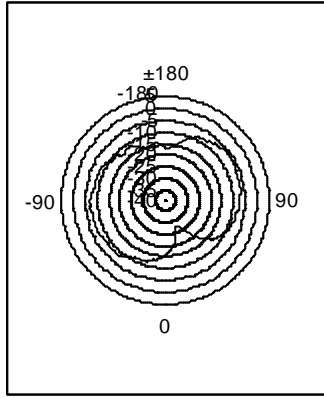

Antenna Test Data

13.5mmx1.6mm

Horizontal[dBd]
 average min max
 -11.96 -27.90 -5.77

Vertical[dBd]
 average min max
 -23.57 -33.92 -16.75

average min max
 -18.84 -35.24 -11.14

average min max
 -9.92 -14.66 -7.49