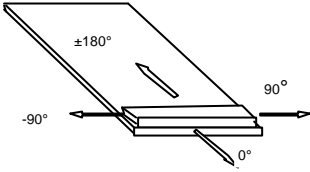

Antenna Test Data

13.5mmx1.6mm

Horizontal[dBd]
 average min max
 -11.96 -27.90 -5.77

Vertical[dBd]
 average min max
 -23.57 -33.92 -16.75

average min max
 -18.84 -35.24 -11.14

average min max
 -9.92 -14.66 -7.49