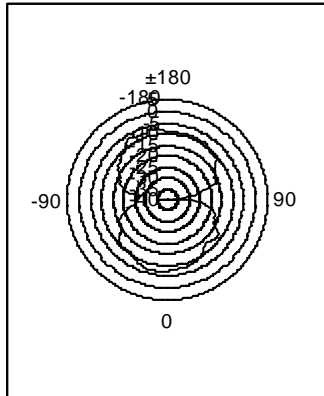

Total Average Antenna Gain
-16.68 [dBd]

Bluetooth. **ALPS**