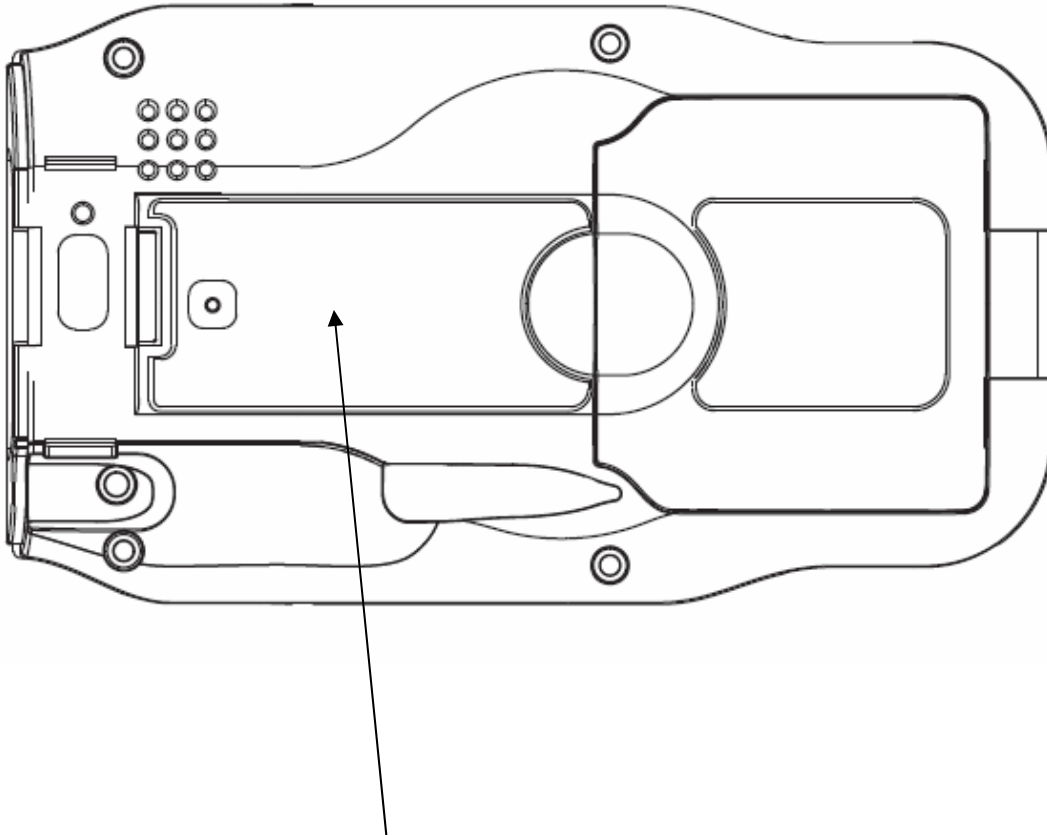

**FCC Product Label**

**Intermec Technologies Corp.**  
Everett, WA 98203

**Model: CN2B**

**CONTAINS TX FCC ID: EHA2610CF**  
**CONTAINS TX FCC ID: EHABTM210**

**IC: 1223A-2610CF**  
**IC: 1223A-BTM210**

**IC: ICES-003 CLASS B**