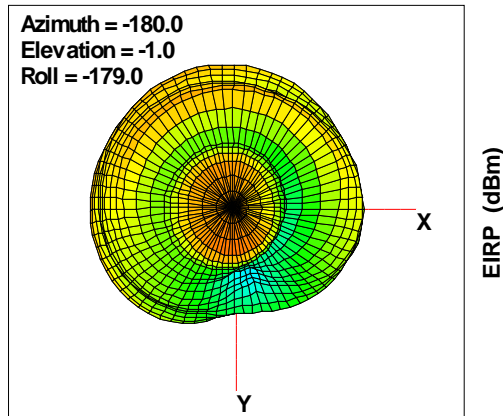

# WAN Free-Space Total EIRP, 1574MHz

Total EIRP, Right Side View

Total EIRP, Left Side View

Total EIRP, Bottom View

Total EIRP, Top View

Total EIRP, Front Face View

Total EIRP, Back Face View