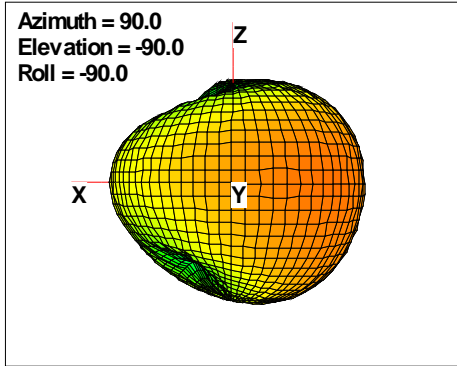

WAN Free-Space Total EIRP, 800 MHz

Total EIRP, Right Side View