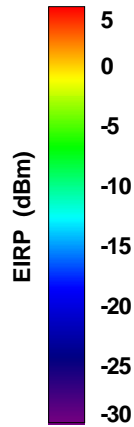

Total EIRP, Bottom View