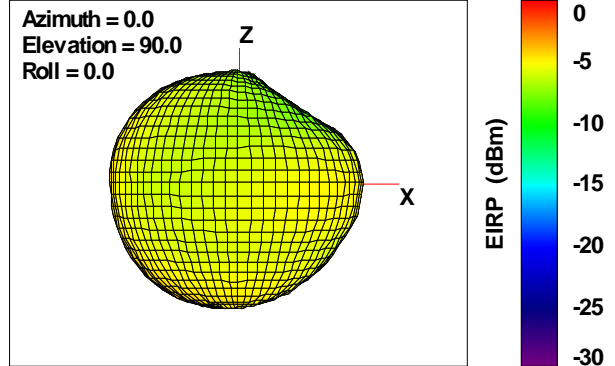

Total EIRP, Left Side View