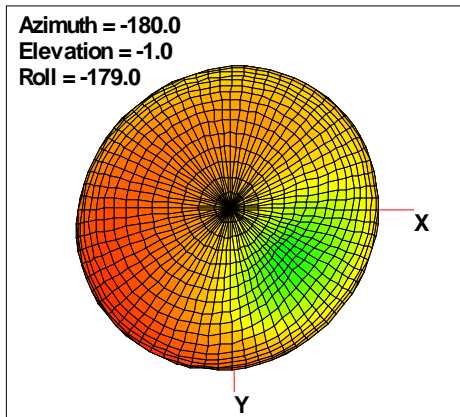

Total EIRP, Bottom View