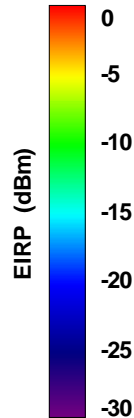

Total EIRP, Bottom View