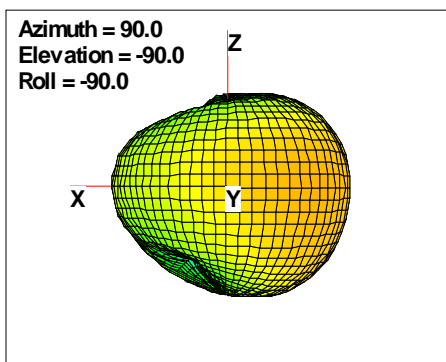

WAN Free-Space Total EIRP, 780 MHz

Total EIRP, Right Side View