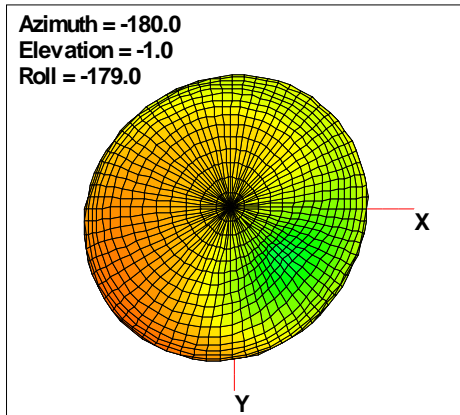

Total EIRP, Bottom View