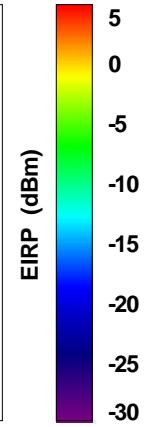

Total EIRP, Top View