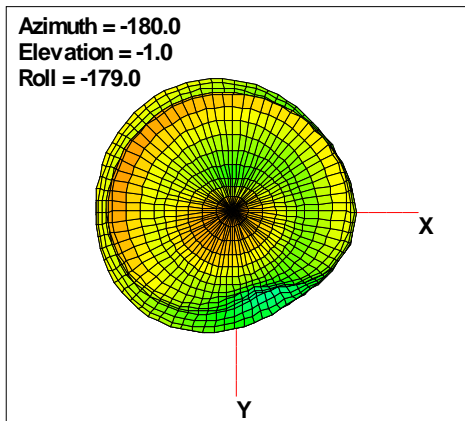

Total EIRP, Bottom View