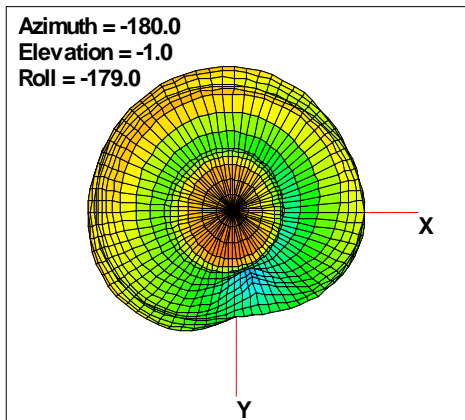

Total EIRP, Bottom View