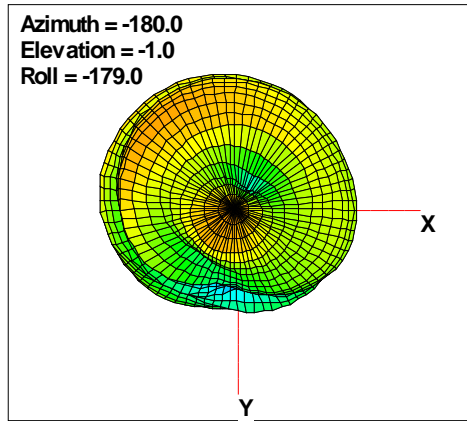

Total EIRP, Bottom View