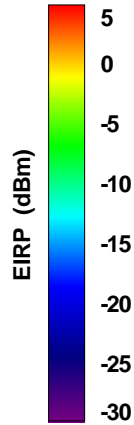

Total EIRP, Bottom View