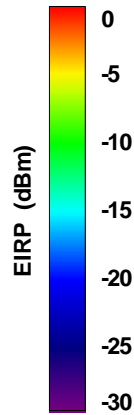

Total EIRP, Bottom View