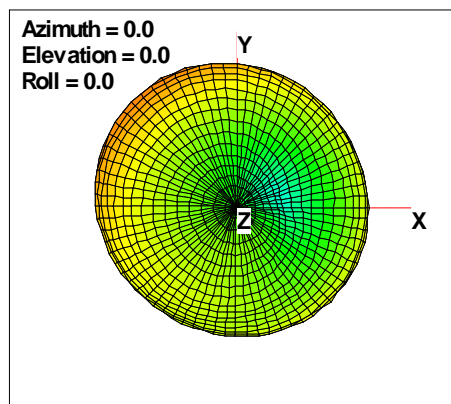

### WAN Free-Space Total EIRP, 780 MHz

Total EIRP, Right Side View

Total EIRP, Left Side View

Total EIRP, Bottom View

Total EIRP, Top View

Total EIRP, Front Face View

Total EIRP, Back Face View