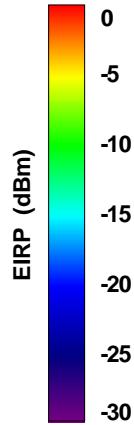

Total EIRP, Bottom View