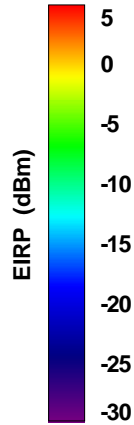

Total EIRP, Bottom View