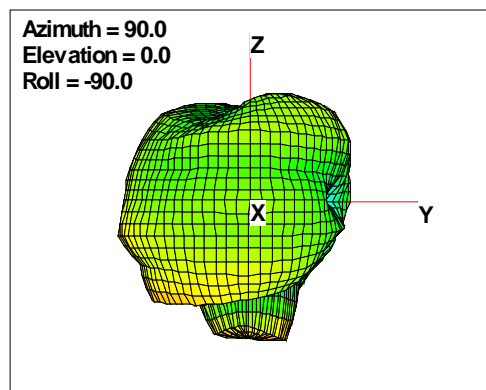

# WAN Free-Space Total EIRP, 1574MHz

Total EIRP, Right Side View

Total EIRP, Left Side View

Total EIRP, Bottom View

Total EIRP, Top View

Total EIRP, Front Face View

Total EIRP, Back Face View