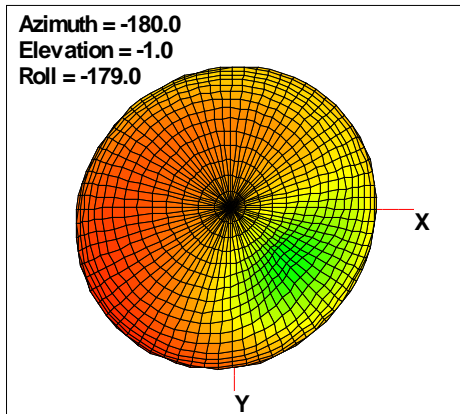

Total EIRP, Bottom View