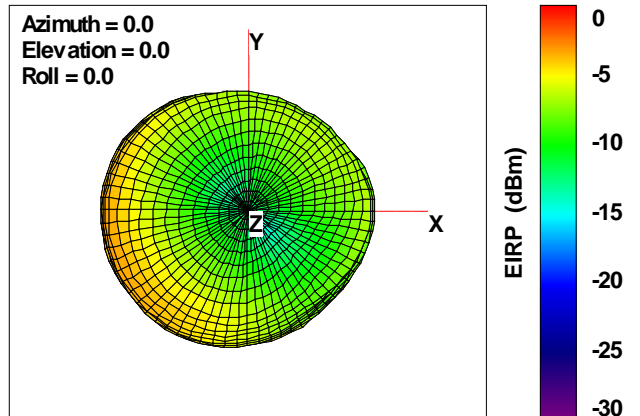

# WAN Free-Space Total EIRP, 1574MHz

Total EIRP, Right Side View

Total EIRP, Left Side View

Total EIRP, Bottom View

Total EIRP, Top View

Total EIRP, Front Face View

Total EIRP, Back Face View