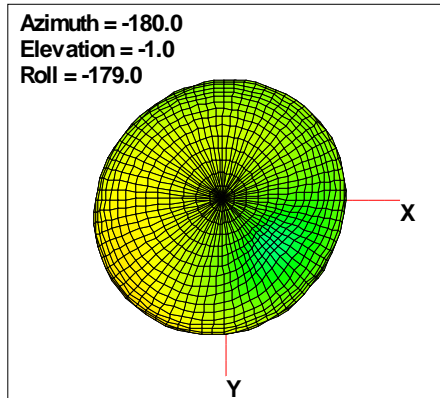

Total EIRP, Bottom View