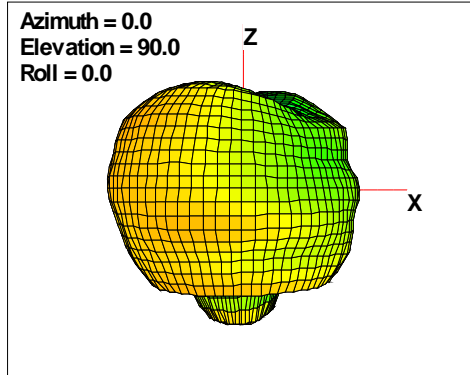

Total EIRP, Left Side View