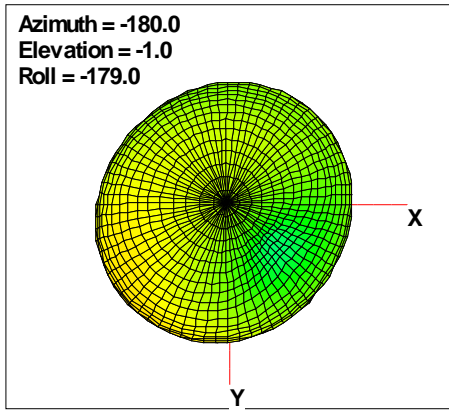

Total EIRP, Bottom View