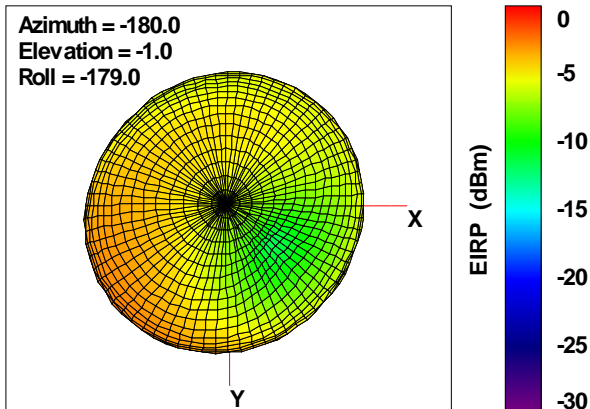

Total EIRP, Bottom View