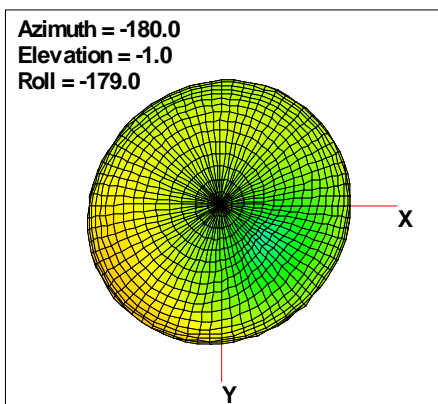

### WAN Free-Space Total EIRP, 780 MHz

Total EIRP, Right Side View

Total EIRP, Left Side View

Total EIRP, Bottom View

Total EIRP, Top View

Total EIRP, Front Face View

Total EIRP, Back Face View