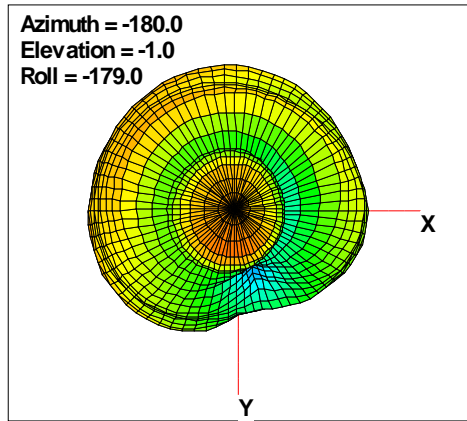

Total EIRP, Bottom View