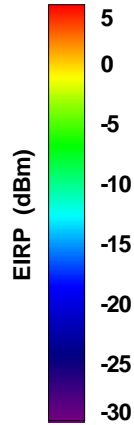

Total EIRP, Bottom View