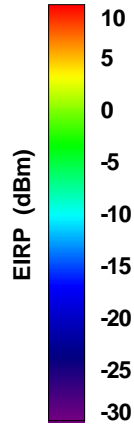

Total EIRP, Bottom View