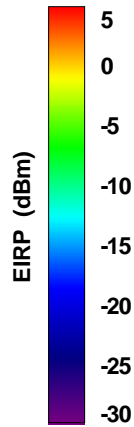

Total EIRP, Bottom View