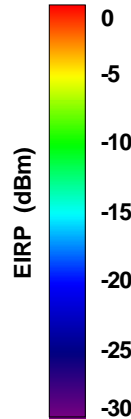

Total EIRP, Bottom View