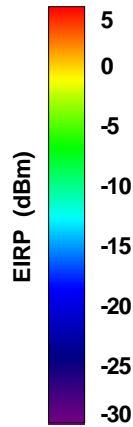

Total EIRP, Bottom View