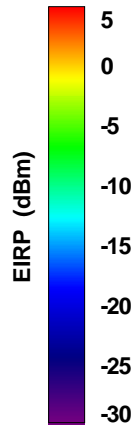

Total EIRP, Bottom View