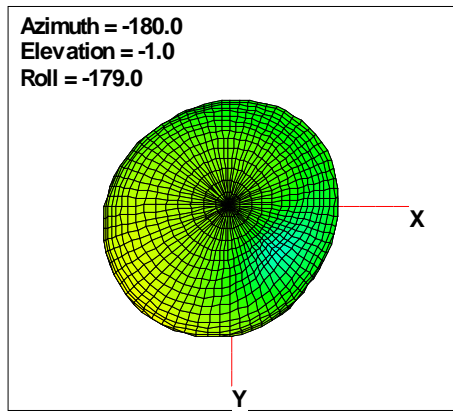

Total EIRP, Bottom View