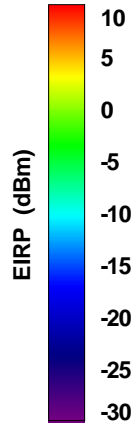

Total EIRP, Bottom View