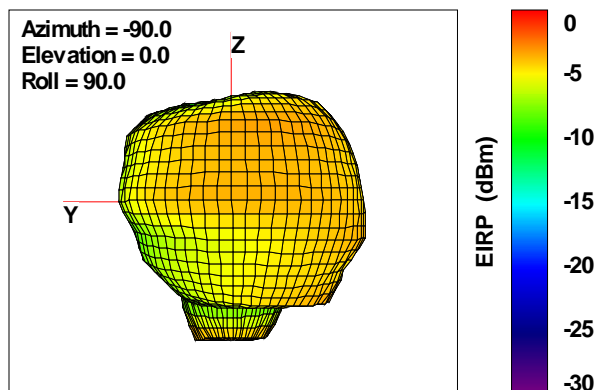

# WAN Free-Space Total EIRP, 1574MHz

Total EIRP, Right Side View

Total EIRP, Left Side View

Total EIRP, Bottom View

Total EIRP, Top View

Total EIRP, Front Face View

Total EIRP, Back Face View