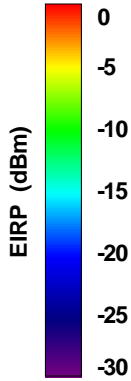

WAN Free-Space Total EIRP, 1575MHz

Total EIRP, Right Side View