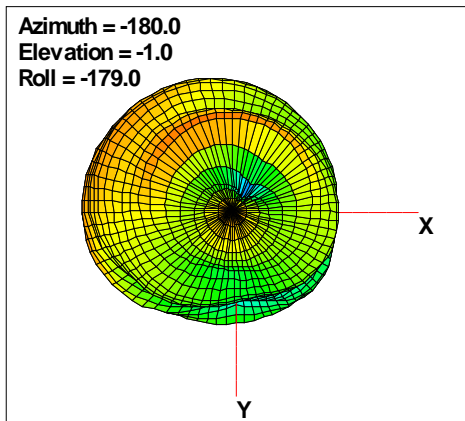

Total EIRP, Bottom View