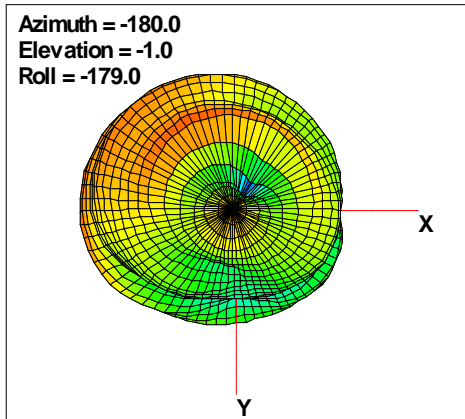

Total EIRP, Bottom View