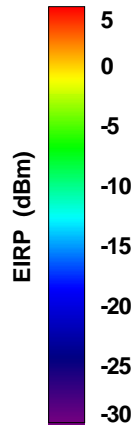

Total EIRP, Bottom View