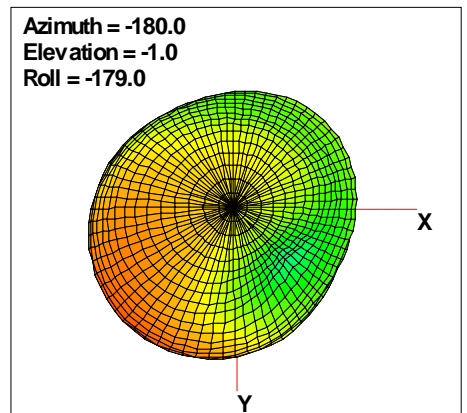

Total EIRP, Bottom View