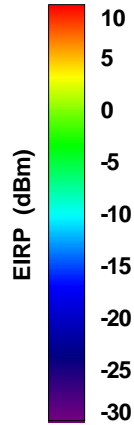

Total EIRP, Bottom View