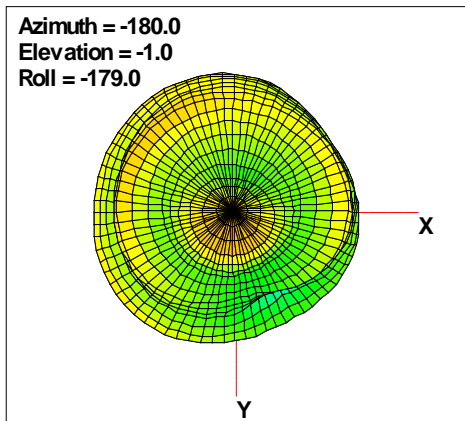

Total EIRP, Bottom View