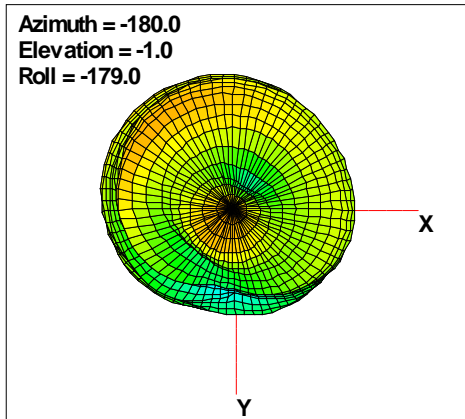

Total EIRP, Bottom View