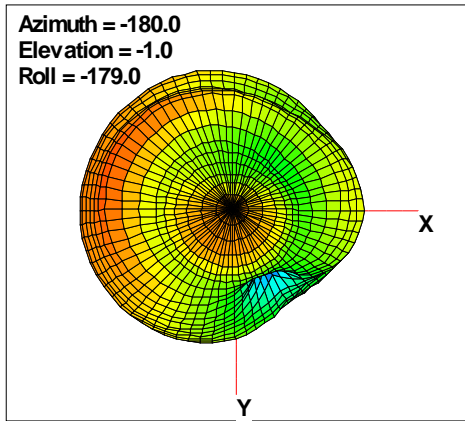

Total EIRP, Bottom View