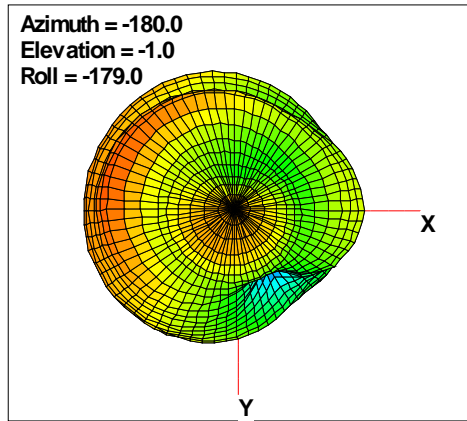

Total EIRP, Bottom View