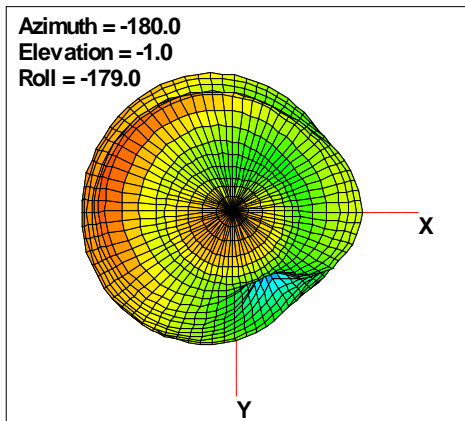

Total EIRP, Bottom View