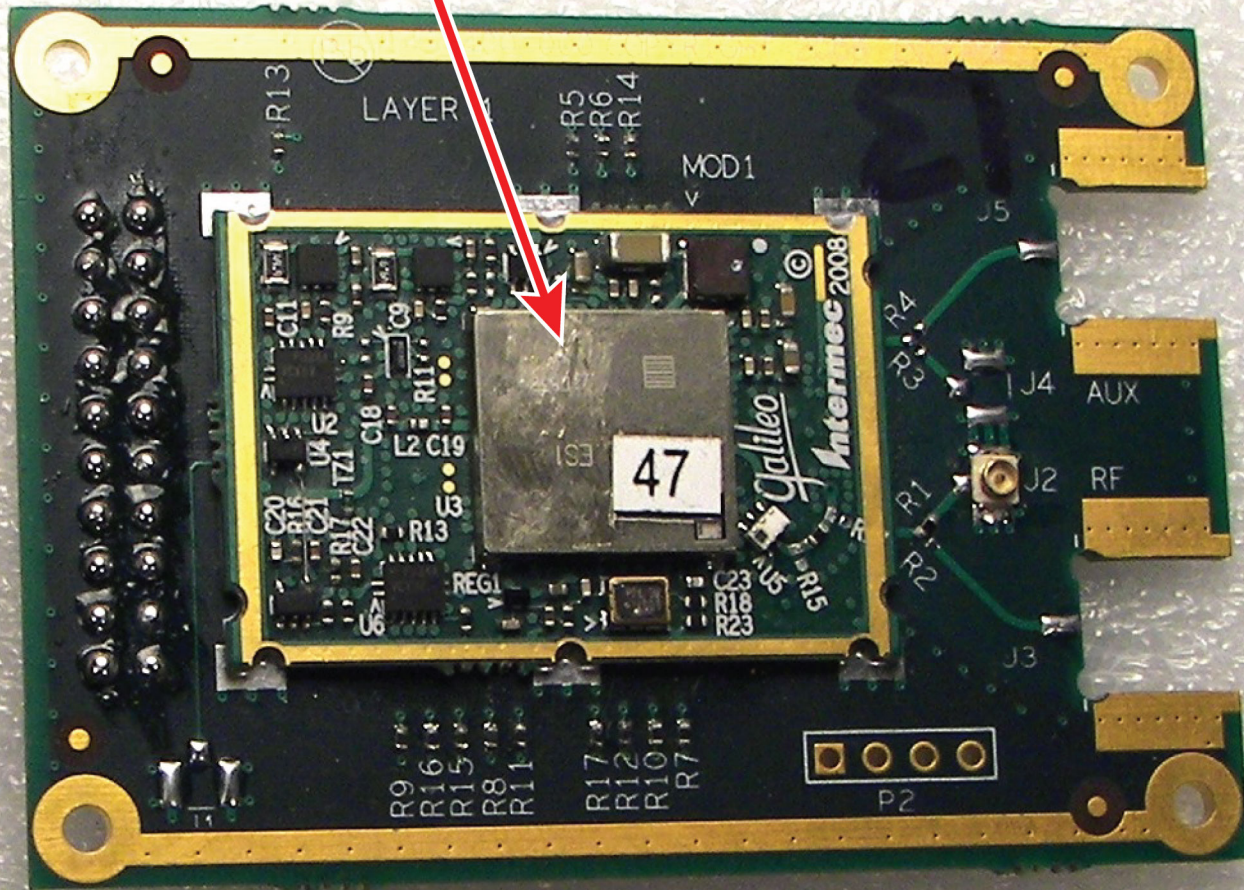

Radio module

LAYER 8

94V-0

306-V

5108

MADE IN CANADA

ET15

P1