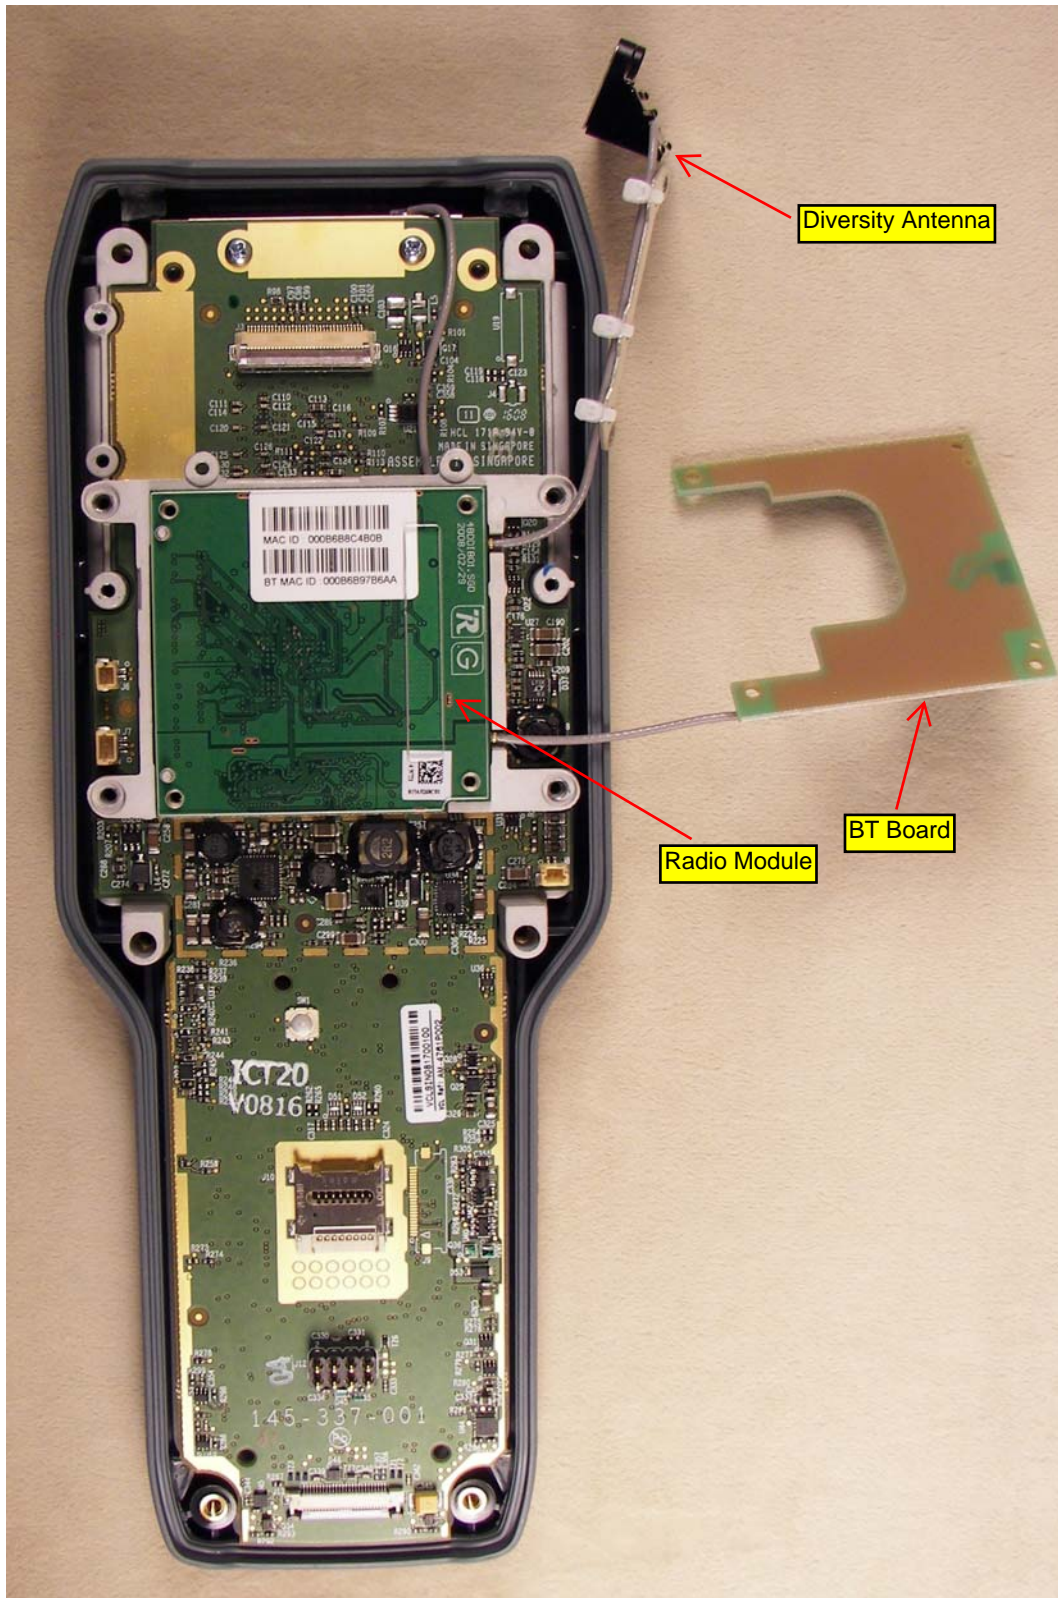

Internal View – Back Cover Removed

Diversity Antenna

BT Board

Radio Module

Internal View – Back Cover Removed

Internal Top View – 802.11 Main Antenna

Radio Removed – Bottom Side

Radio Removed – Top Side

Radio Removed – Shield Removed

Internal View – Front Side