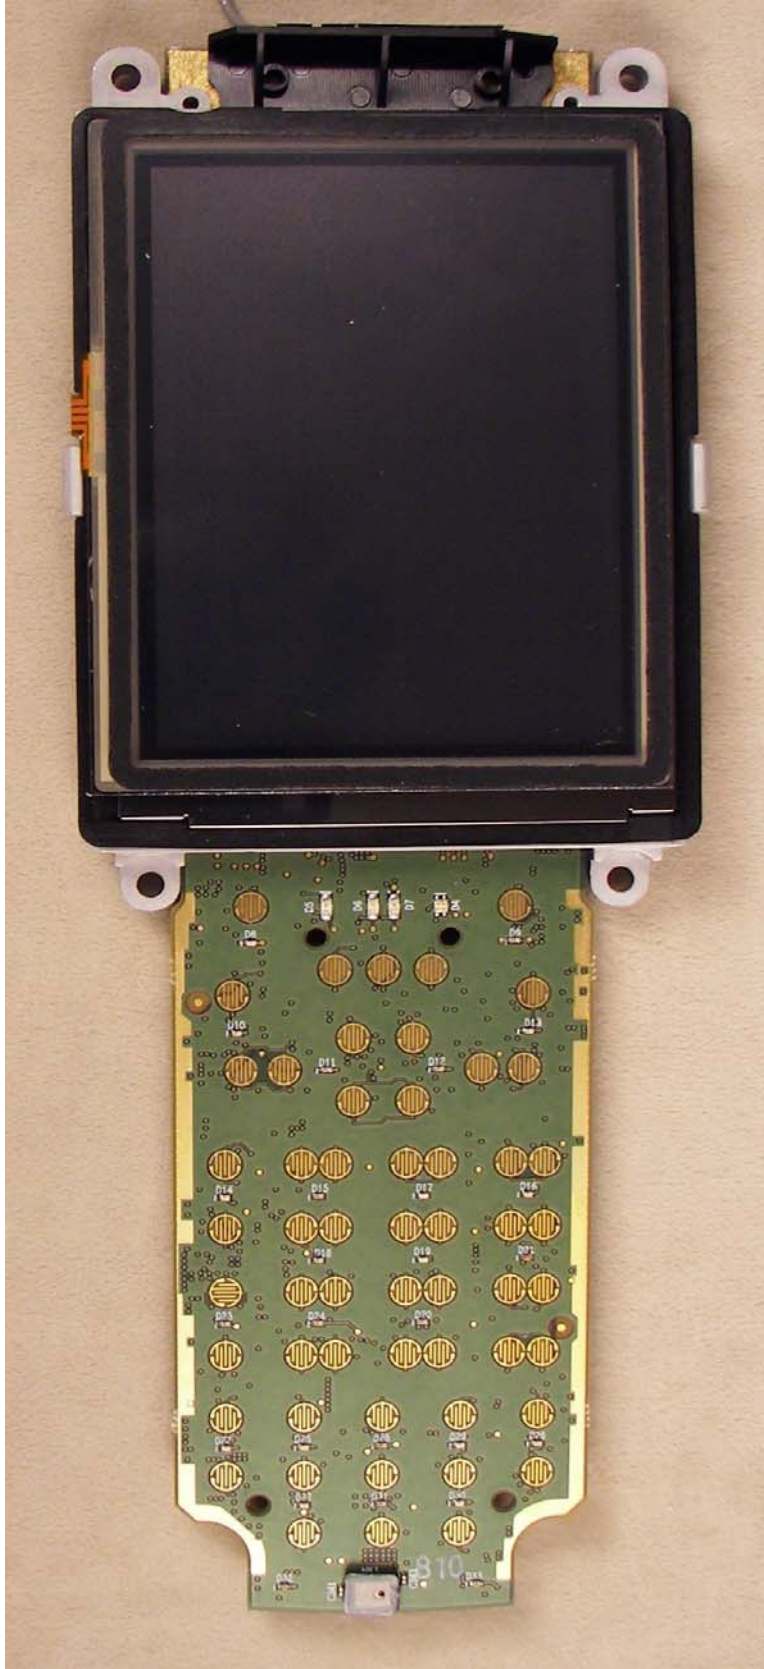

Internal View – Back Cover Removed

Diversity Antenna

BT Board

Radio Module

Internal View – Back Cover Removed

Internal Top View – 802.11 Main Antenna

Radio Removed – Bottom Side

Radio Removed – Top Side

Radio Removed – Shield Removed

Internal View – Front Side