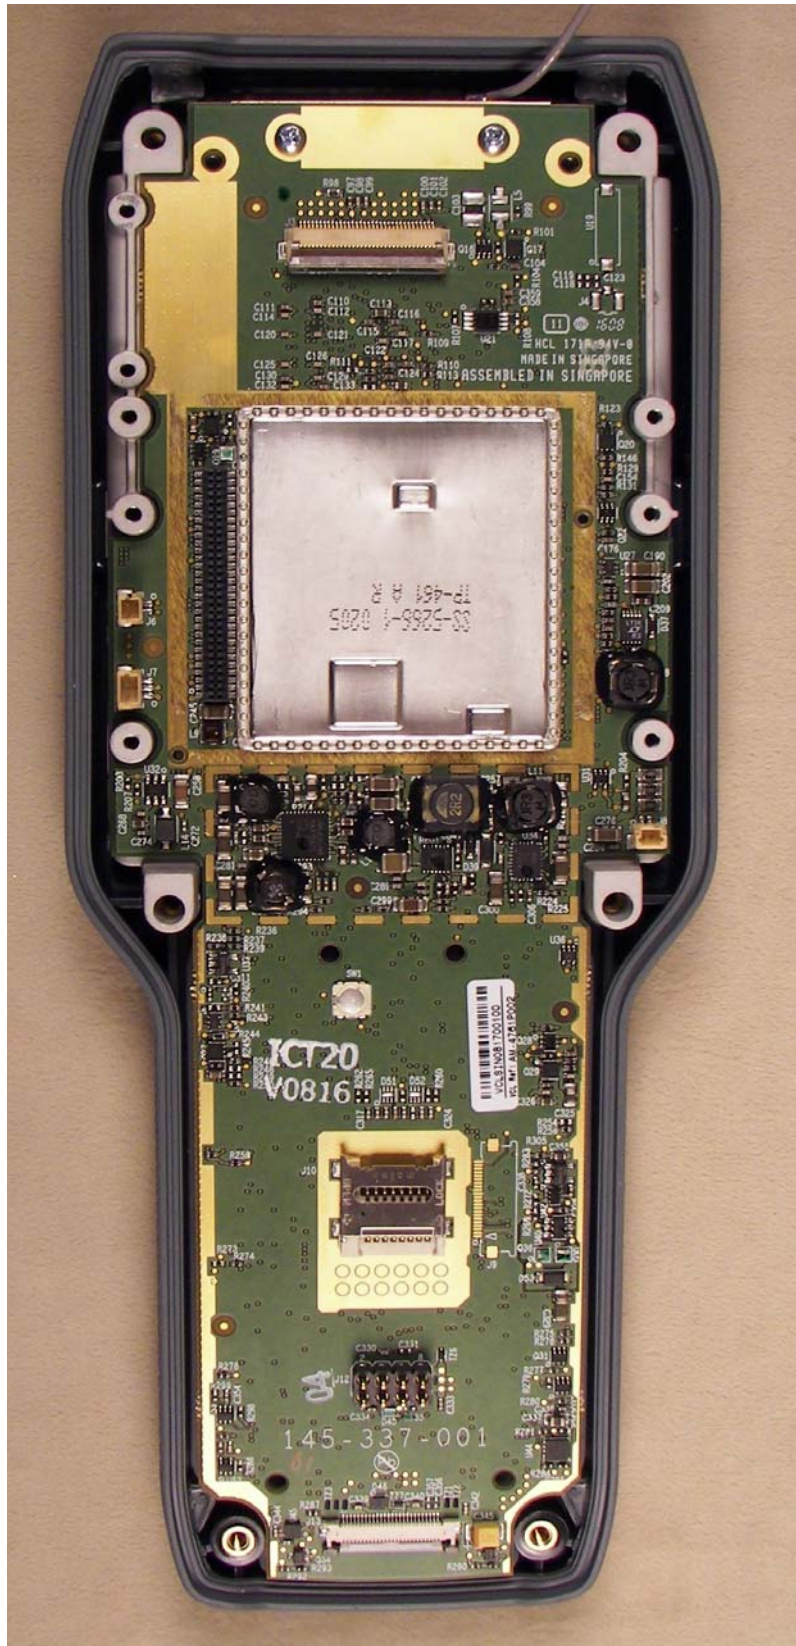

Internal View – Back Cover Removed

Diversity Antenna

BT Board

Radio Module

Internal View – Back Cover Removed

Internal Top View – 802.11 Main Antenna

Radio Removed – Bottom Side

Radio Removed – Top Side

Radio Removed – Shield Removed

Internal View – Front Side