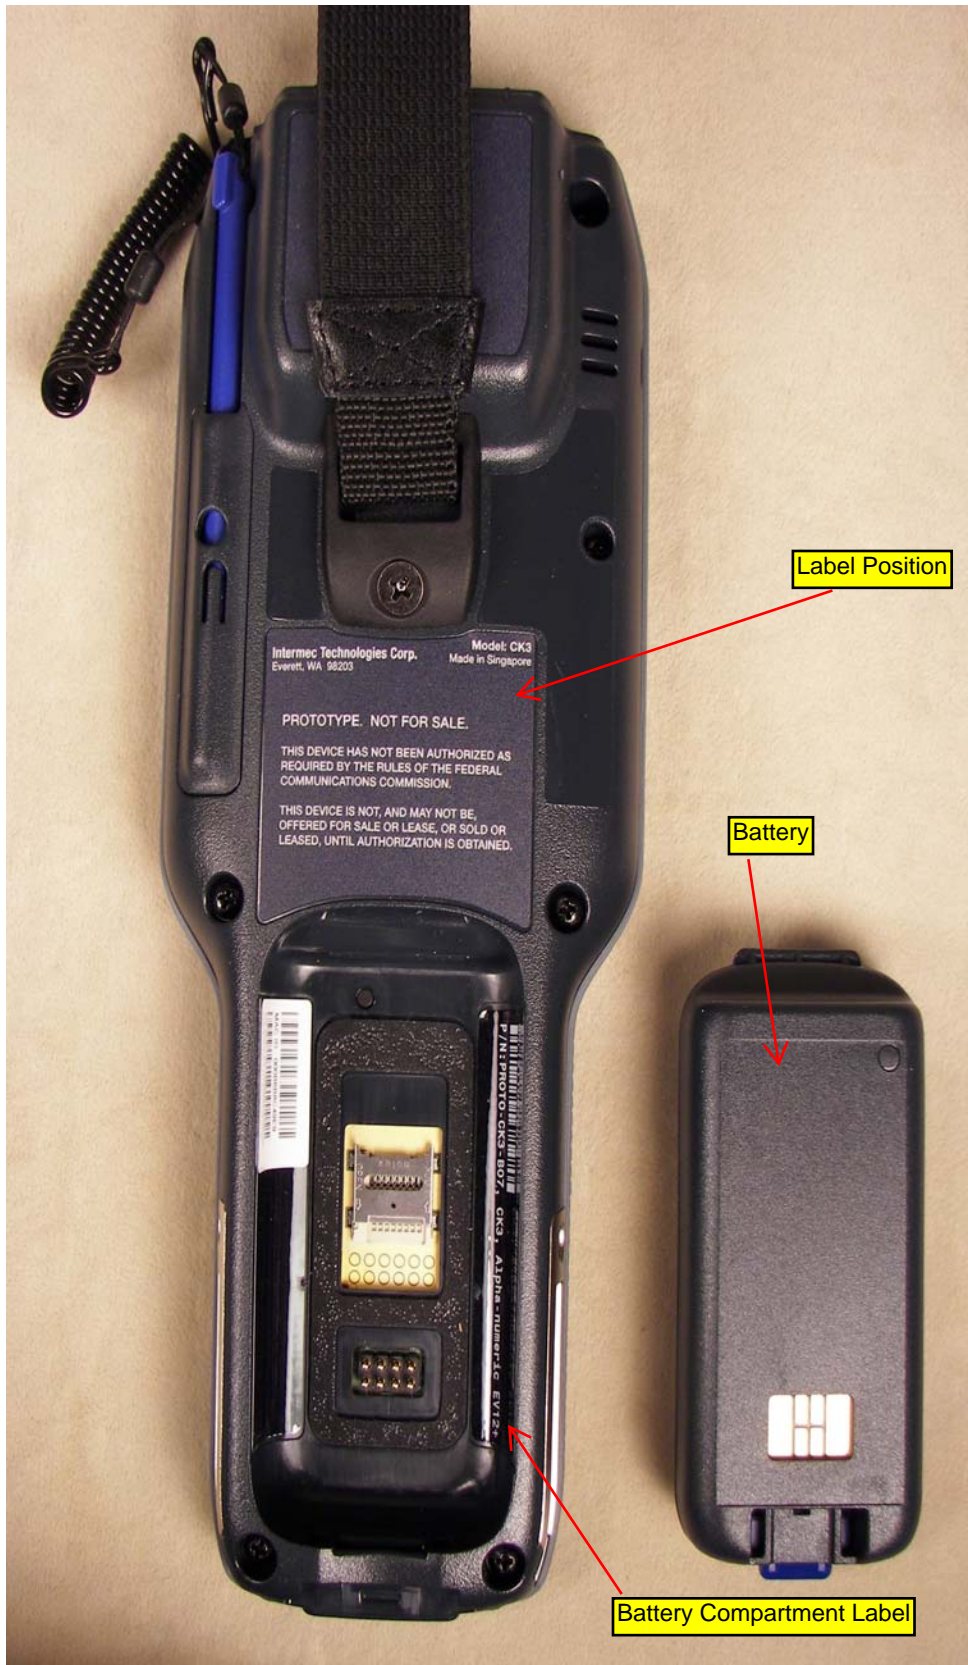

6001 36TH AVENUE WEST
 EVERETT, WA 98203

CAGE CODE
 33825

DOCUMENT NUMBER
355-228

DASH NUMBER
-001

DOCUMENT SIZE: Drawing document size
 always accommodates scale 1/1 graphics.

SHEET 2

External View – Bottom Side of EUT