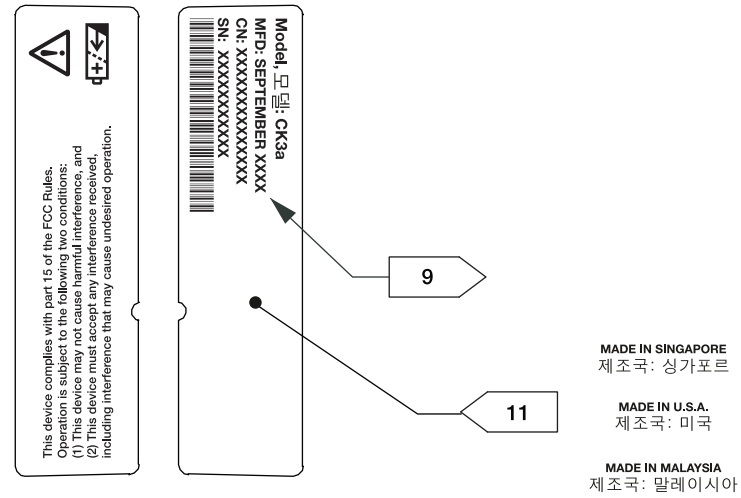

GRAPHIC, POD, CERT, CK3a

Intermec Technologies Corp.
 Everett, WA 98203
Model, 모델: CK3a **SERVICE & SUPPORT**
 서비스 및 지원
 www.intermec.com

IC: ICES-003 Class B
 IC ID: 1223A-CK3DHIB
 FCC ID: EHA-CK3DHIB

CE 0981 ⓘ

Intermec Technologies Corp.
 Everett, WA 98203
Model, 모델: CK3a **SERVICE & SUPPORT**
 서비스 및 지원
 www.intermec.com

IC: ICES-003 Class B
 IC ID: 1223A-CK3DHIB
 FCC ID: EHA-CK3DHIB

CE 0981 ⓘ

SCALE: 2/1

PRODUCT GRAPHIC DOCUMENT REVISIONS					Intermec	6001 36TH AVENUE WEST EVERETT, WA 98203	
DOC REV	CN	HISTORY	DATE	DWN/APRVD		CAGE CODE	DOCUMENT NUMBER
01	320607	INITIAL DOCUMENT CREATION.			33825	355-244	-001
A	320607	RELEASED. REMOVED COO.					
					DOCUMENT SIZE: Drawing document size always accommodates scale 1/1 graphics.		SHEET 2

GRAPHIC, POD, CERT, LABEL SET, GLOBAL, CK3

SCALE: 1.5/1

PRODUCT GRAPHIC DOCUMENT REVISIONS				
DOC REV	CN	HISTORY	DATE	DWN/APRVD
01	320607	ADDED SHEET TO DRAWING.		
02	320607	REVISED CONTENT.		
03	320607	CHANGED LABEL DIE.		
A	320607	RELEASED. ADDED FLAG NOTES AND MODEL. SUPPRESSED ANATEL AND MIC.		

6001 36TH AVENUE WEST
 EVERETT, WA 98203

CAGE CODE
 33825

DOCUMENT NUMBER
355-228

DASH NUMBER
-001

DOCUMENT SIZE: Drawing document size
 always accommodates scale 1/1 graphics.

SHEET 2

External View – Bottom Side of EUT