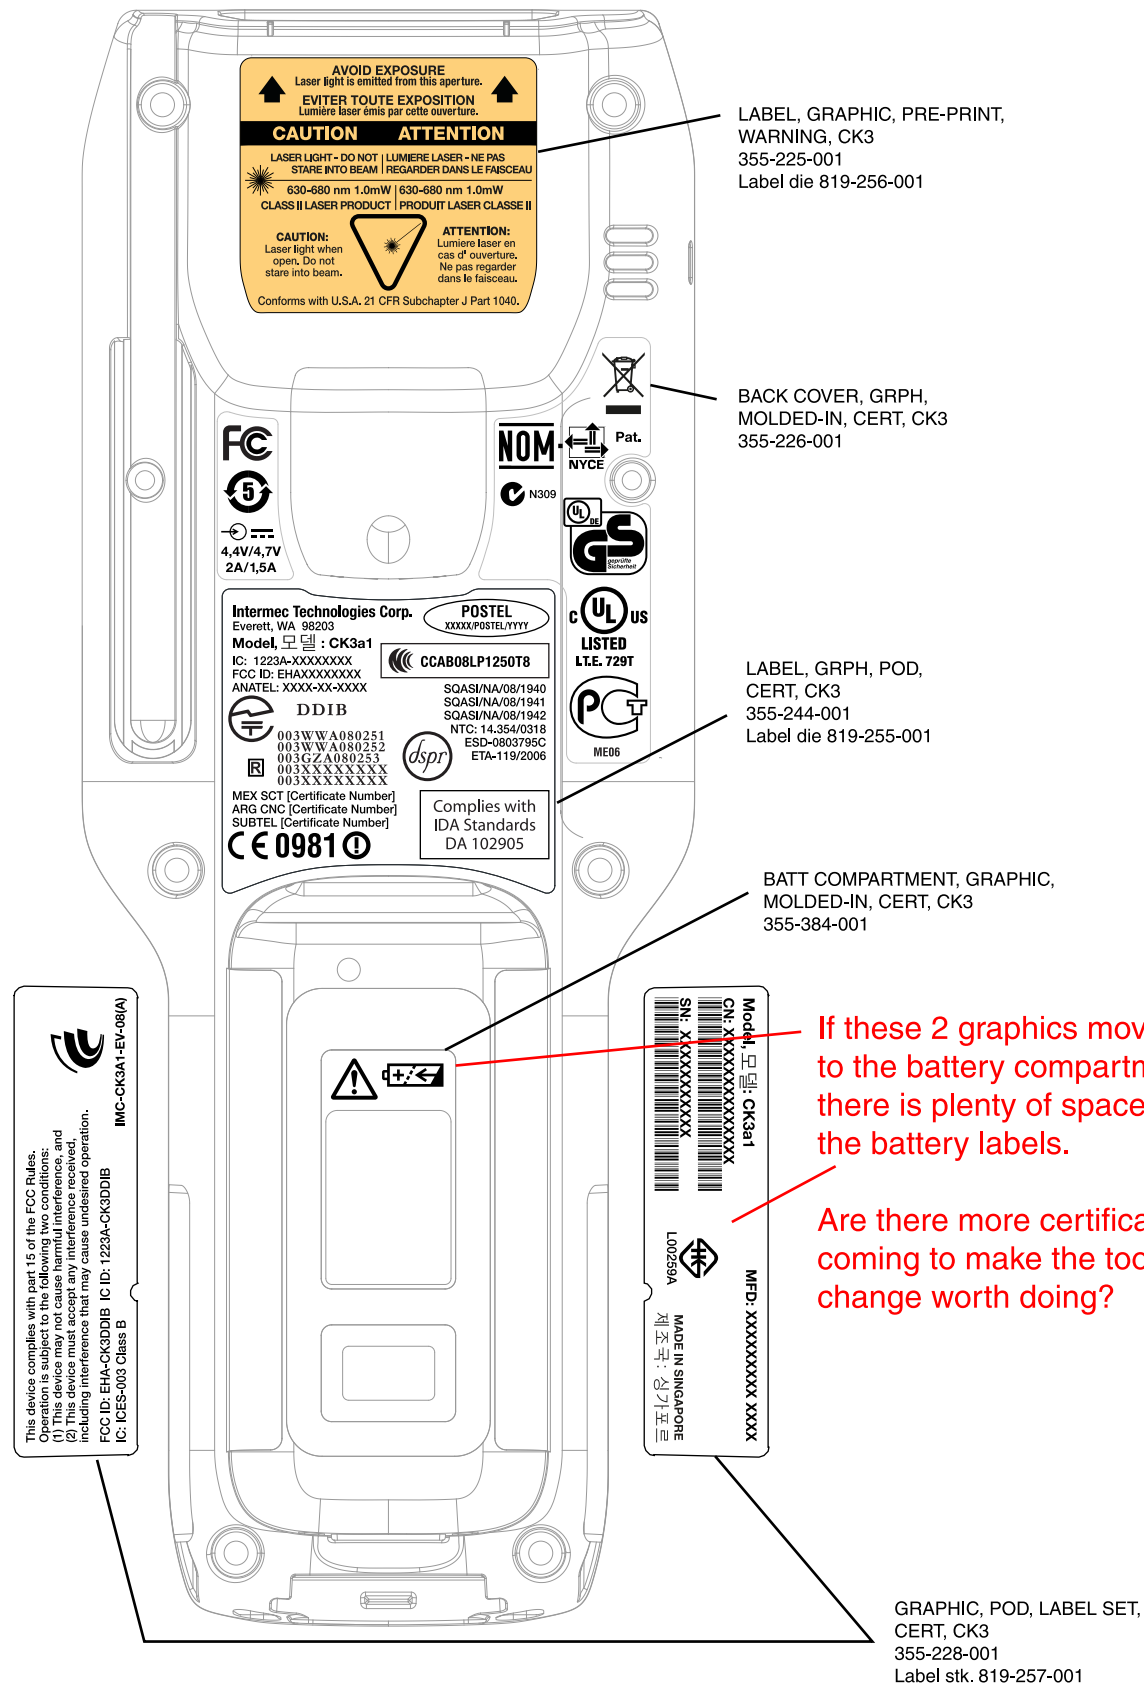

CK3a/n: All countries except China

CK3c: China

Service & Support fits on the battery
Does it need Korean translations?

SERVICE & SUPPORT
서비스 및 지원
www.intermec.com

SERVICE & SUPPORT
服务与支持
www.intermec.com
SERVICE & SUPPORT
서비스 및 지원
www.intermec.com