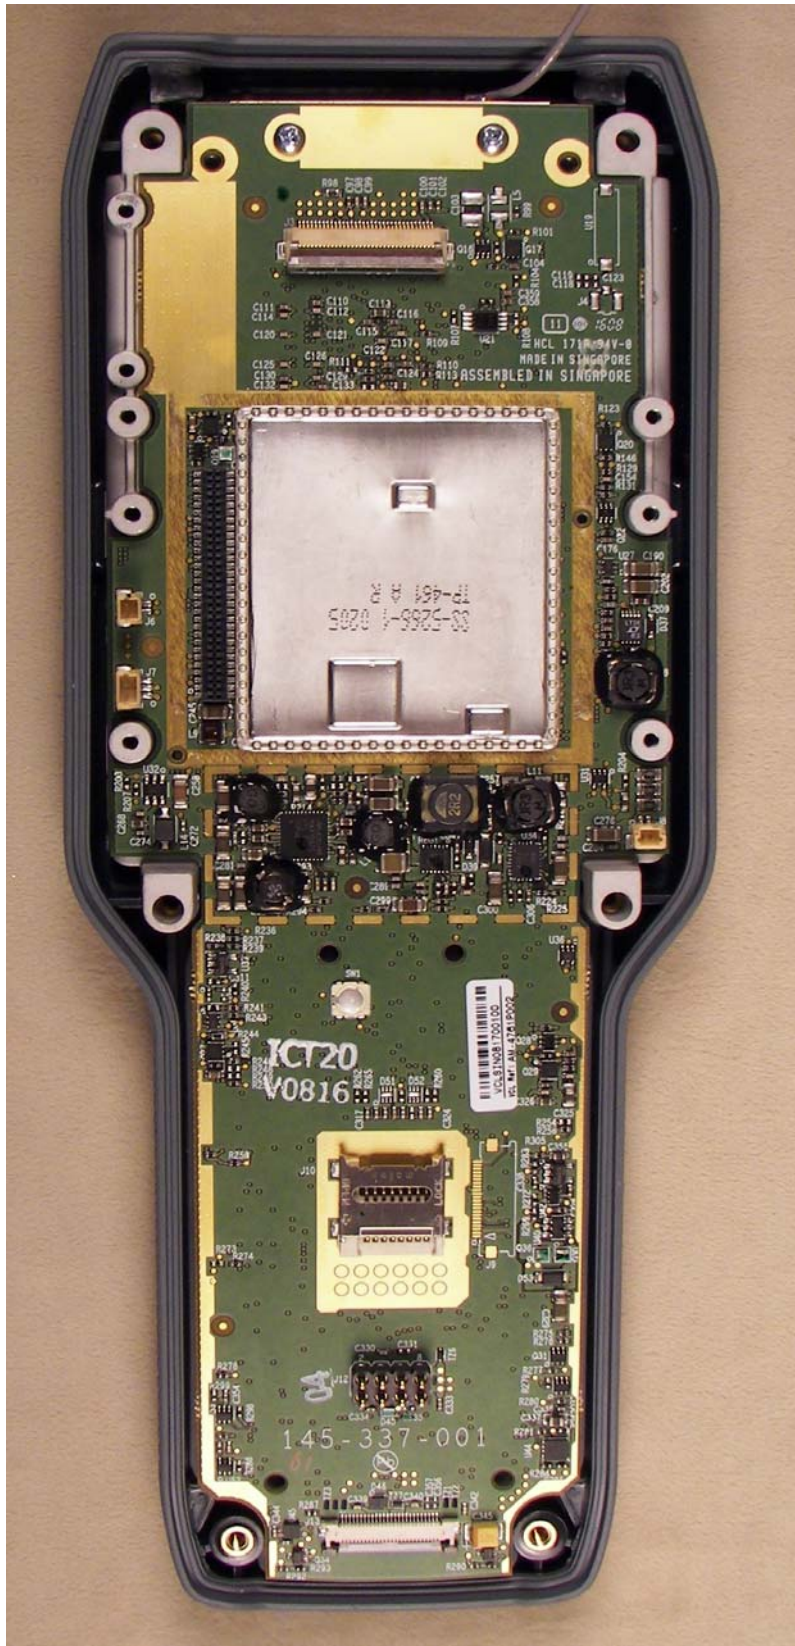

CK3 Internal Photos

Internal View – Back Cover Removed

Diversity Antenna

Radio Module

BT Board

Internal View – Back Cover Removed

Internal Top View – 802.11 Main Antenna

Radio Removed – Bottom Side

Radio Removed – Top Side

Radio Removed – Shield Removed

Internal View – Radio Removed

Internal View – Radio Removed

Internal View – Front Side