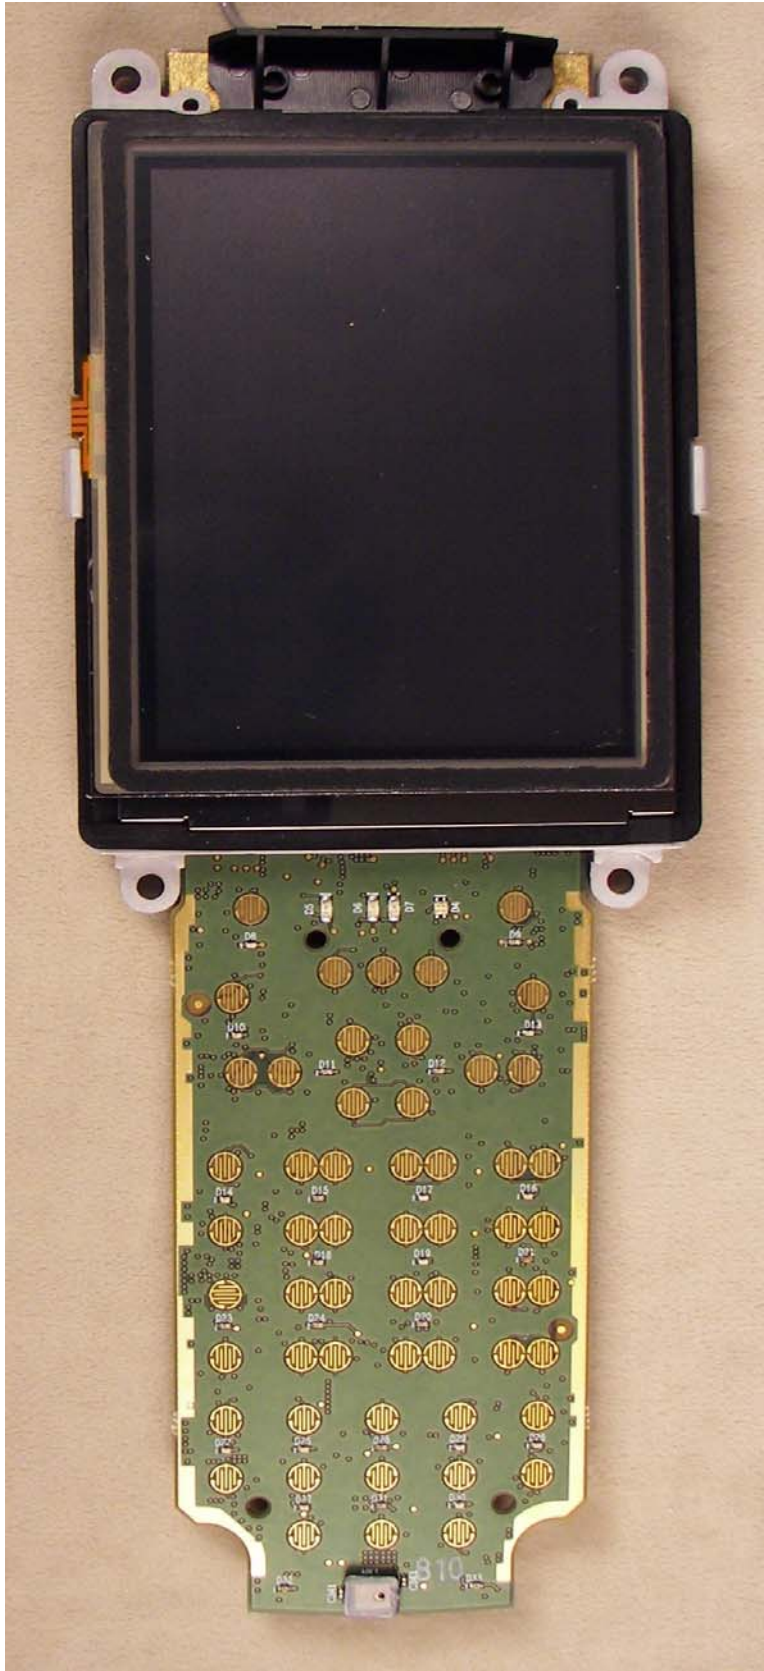

CK3 Internal Photos

Internal View – Back Cover Removed

Diversity Antenna

Radio Module

BT Board

Internal View – Back Cover Removed

Internal Top View – 802.11 Main Antenna

Radio Removed – Bottom Side

Radio Removed – Top Side

Radio Removed – Shield Removed

Internal View – Radio Removed

Internal View – Radio Removed

Internal View – Front Side