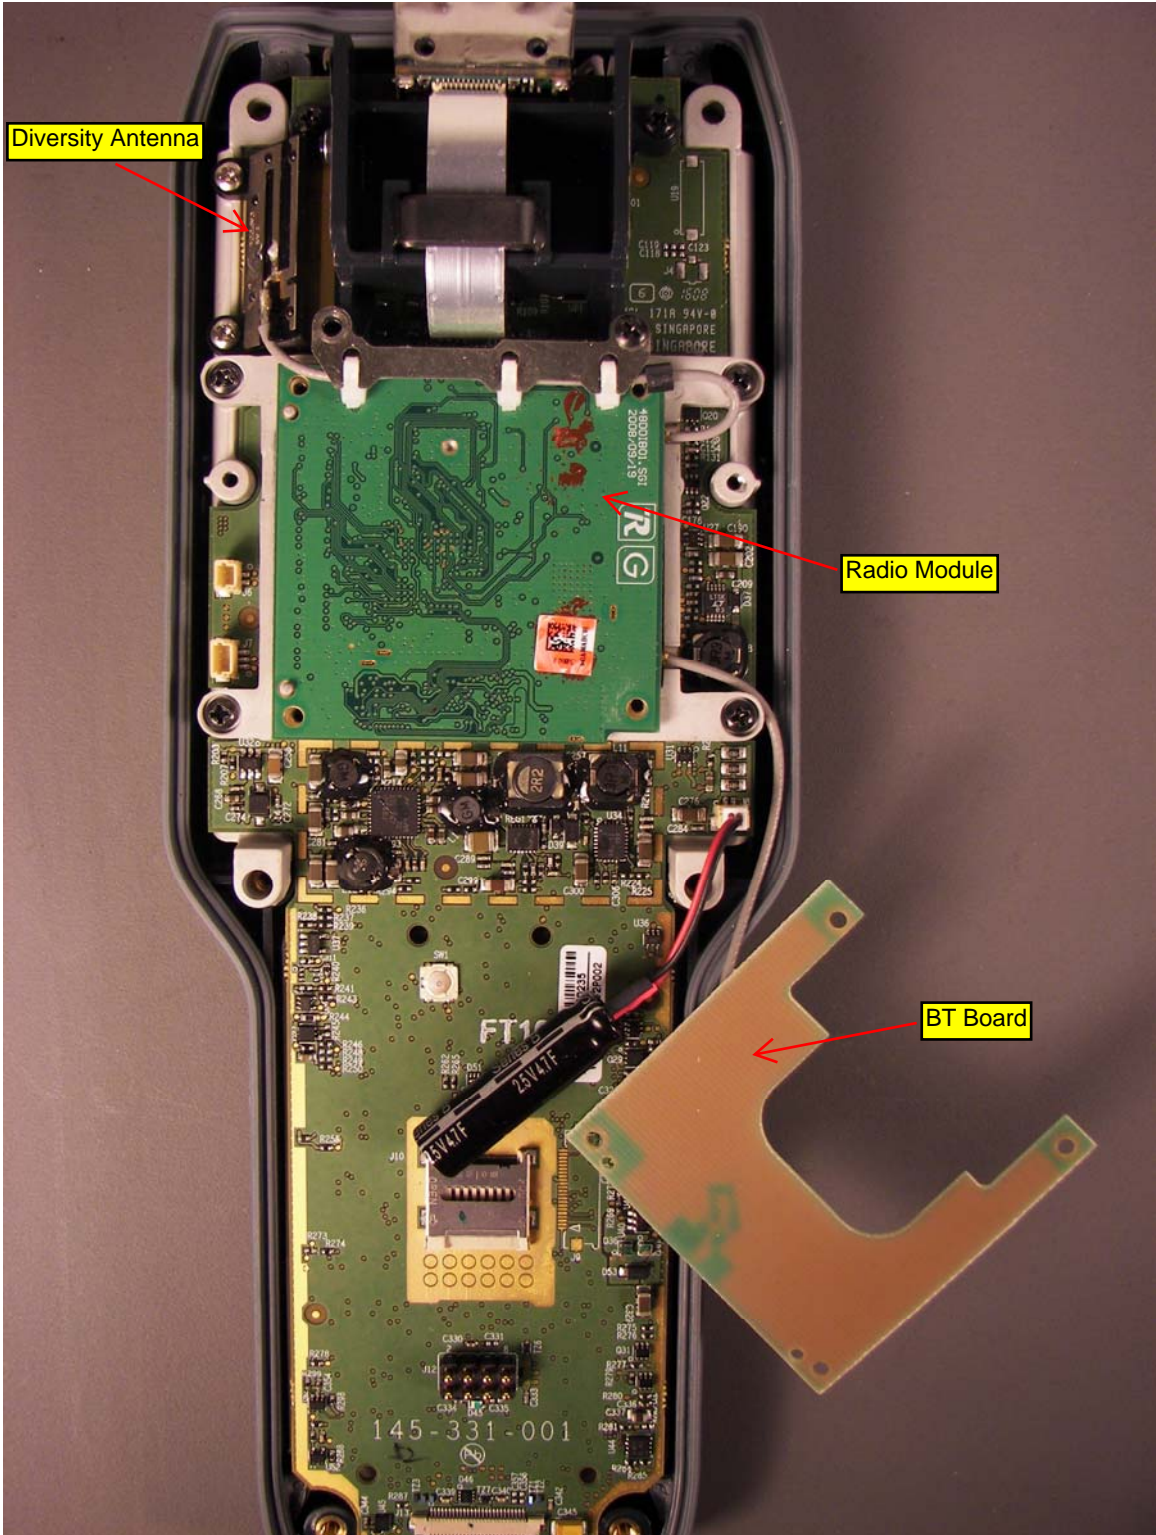

CK3 Internal Photos

Internal View – Back Cover Removed

Diversity Antenna

Radio Module

BT Board

Internal View – Back Cover Removed

Internal Top View – 802.11 Main Antenna

Radio Removed – Bottom Side

Radio Removed – Top Side

Radio Removed – Shield Removed

Internal View – Radio Removed

Internal View – Radio Removed

Internal View – Front Side