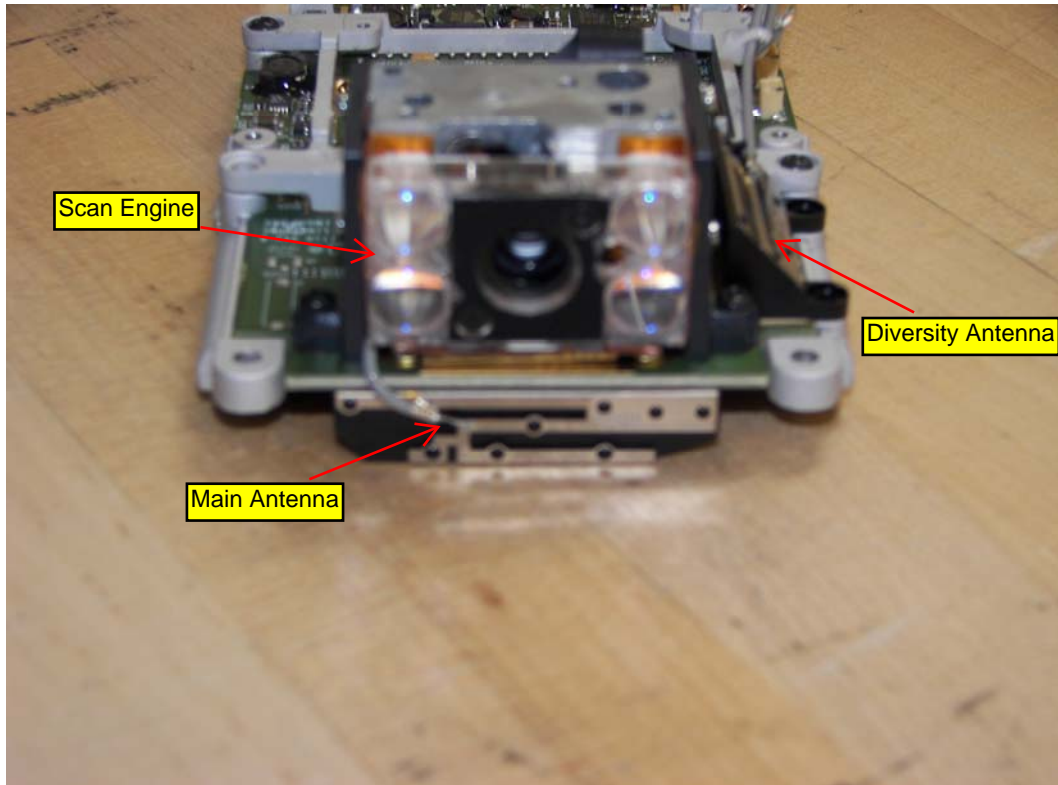

CK3 Internal Photos

Internal View – Back Cover Removed

Diversity Antenna

Radio Module

BT Board

Internal View – Back Cover Removed

Internal Top View – 802.11 Main Antenna

Radio Removed – Bottom Side

Radio Removed – Top Side

Radio Removed – Shield Removed

Internal View – Radio Removed

Internal View – Radio Removed

Internal View – Front Side