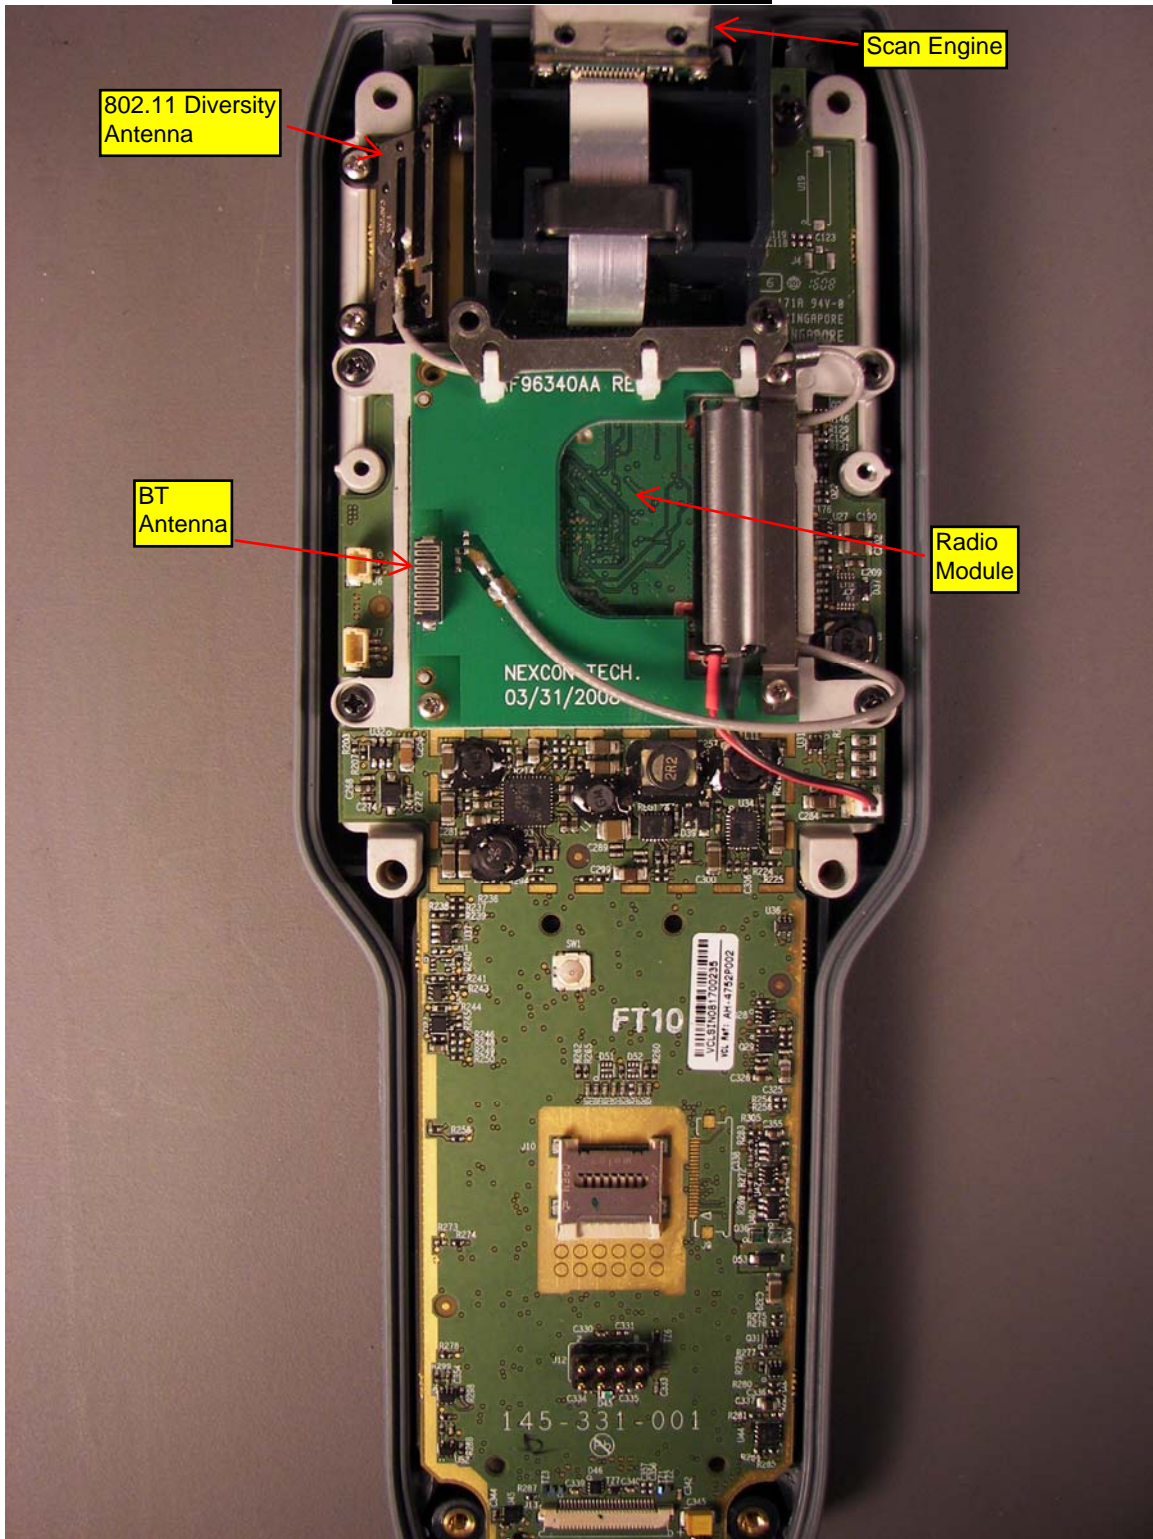

CK3 Internal Photos

Internal View – Back Cover Removed

Diversity Antenna

Radio Module

BT Board

Internal View – Back Cover Removed

Internal Top View – 802.11 Main Antenna

Radio Removed – Bottom Side

Radio Removed – Top Side

Radio Removed – Shield Removed

Internal View – Radio Removed

Internal View – Radio Removed

Internal View – Front Side