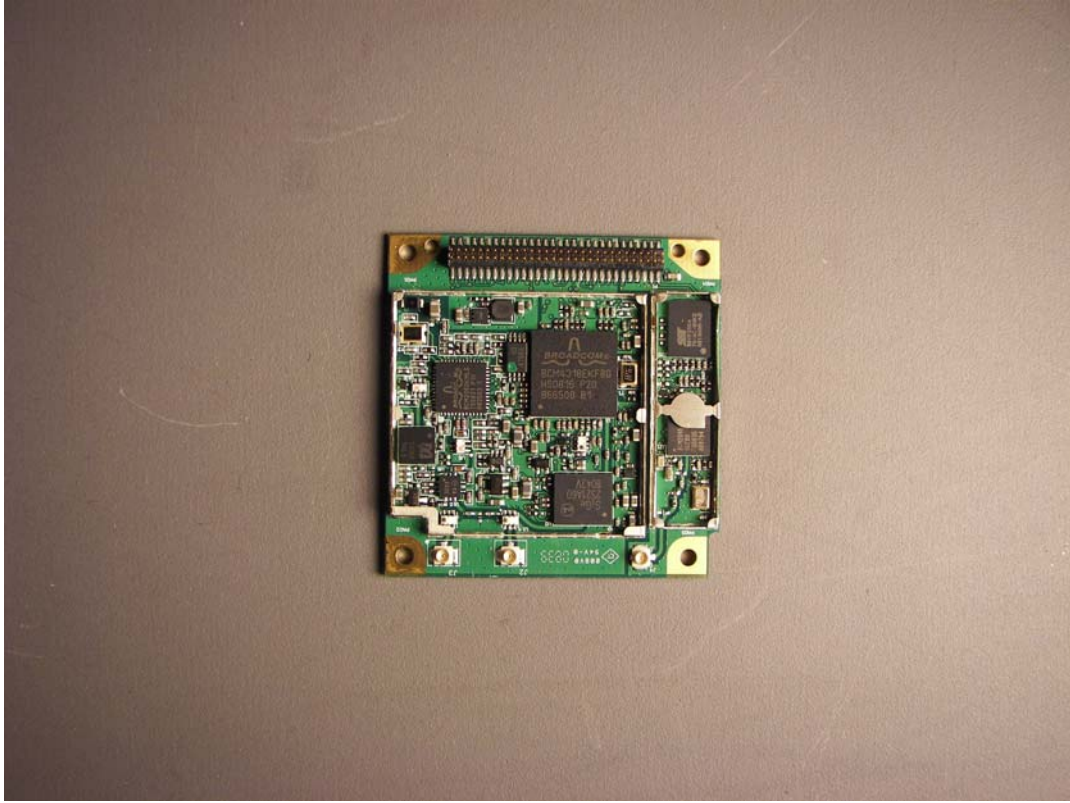

CK3 Internal Photos

Internal View – Back Cover Removed

Diversity Antenna

Radio Module

BT Board

Internal View – Back Cover Removed

Internal Top View – 802.11 Main Antenna

Radio Removed – Bottom Side

Radio Removed – Top Side

Radio Removed – Shield Removed

Internal View – Radio Removed

Internal View – Radio Removed

Internal View – Front Side