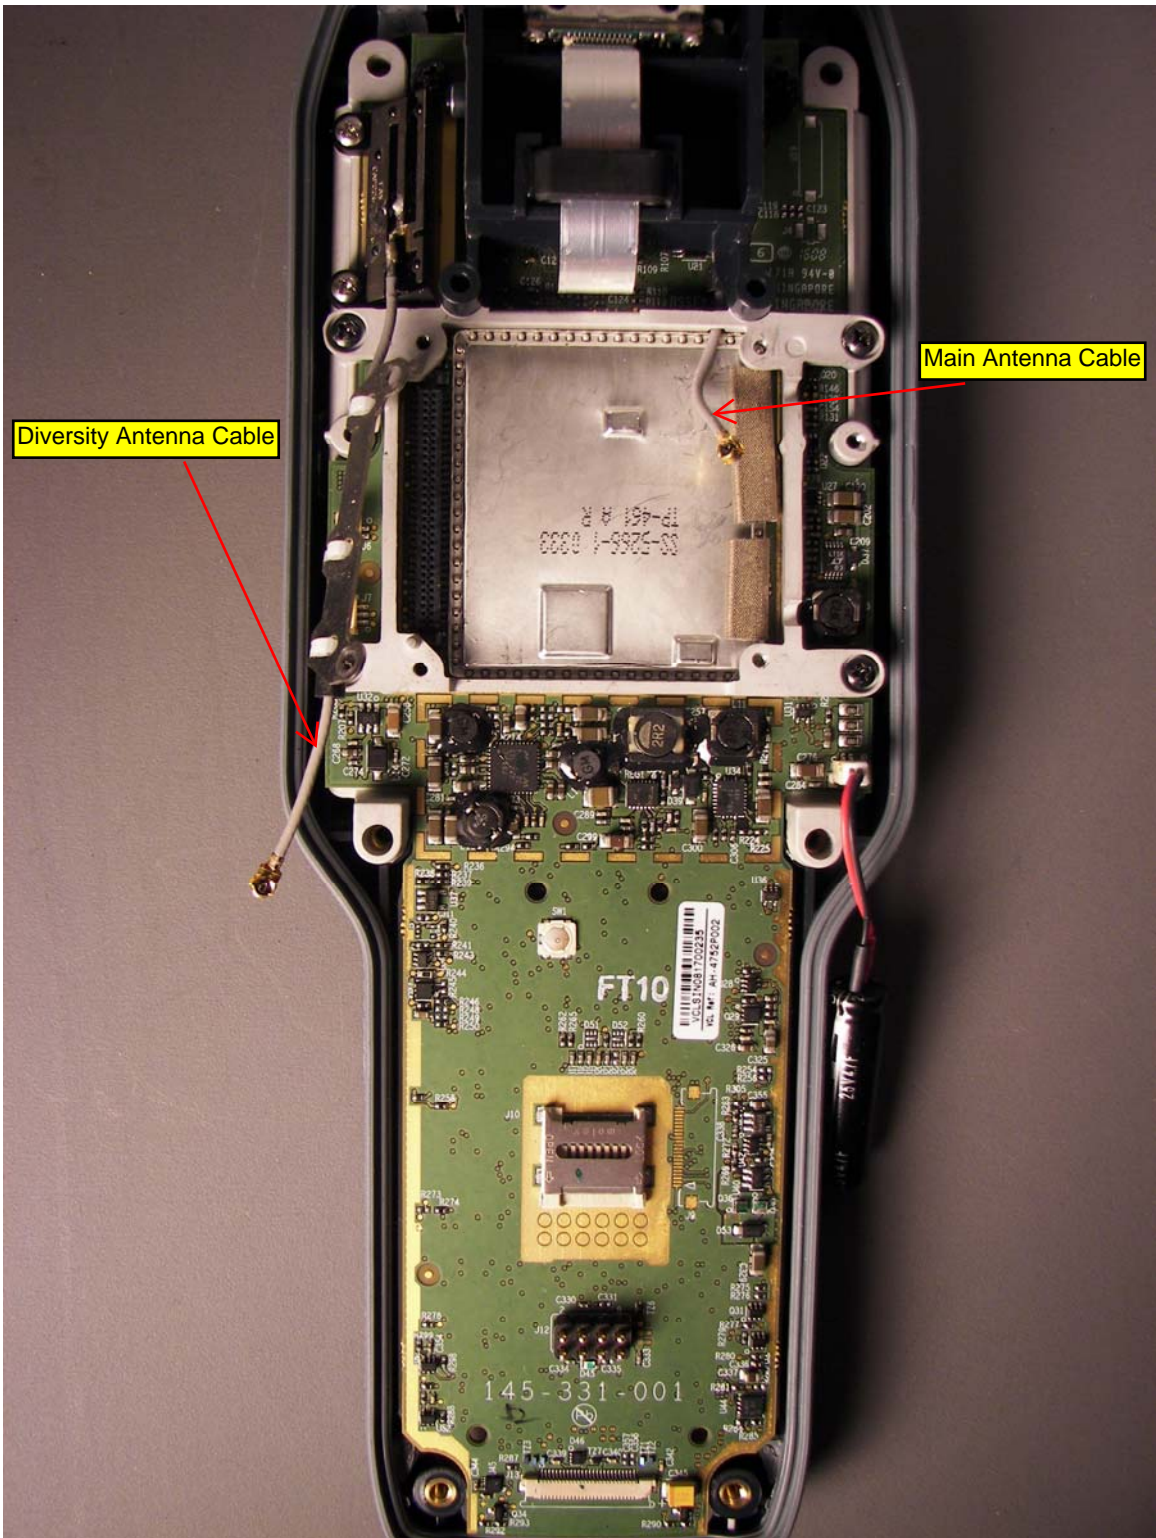

CK3 Internal Photos

Internal View – Back Cover Removed

Diversity Antenna

Radio Module

BT Board

Internal View – Back Cover Removed

Internal Top View – 802.11 Main Antenna

Radio Removed – Bottom Side

Radio Removed – Top Side

Radio Removed – Shield Removed

Internal View – Radio Removed

Internal View – Radio Removed

Internal View – Front Side