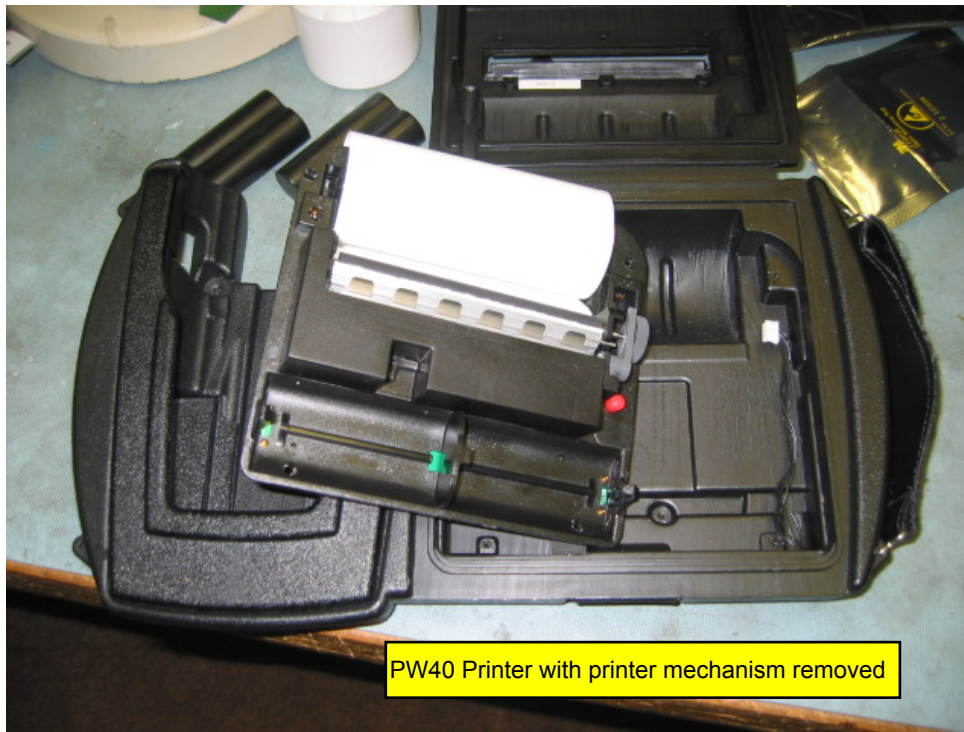

PW40 Photos in support of EHABTS080-1 filing
Scott Holub
30-NOV-2004

PW40 Printer with lid open

PW40 Printer with printer mechanism removed

BTS080 Bluetooth module

PW40 Printer with mechanism inverted to see control PCB and radio module