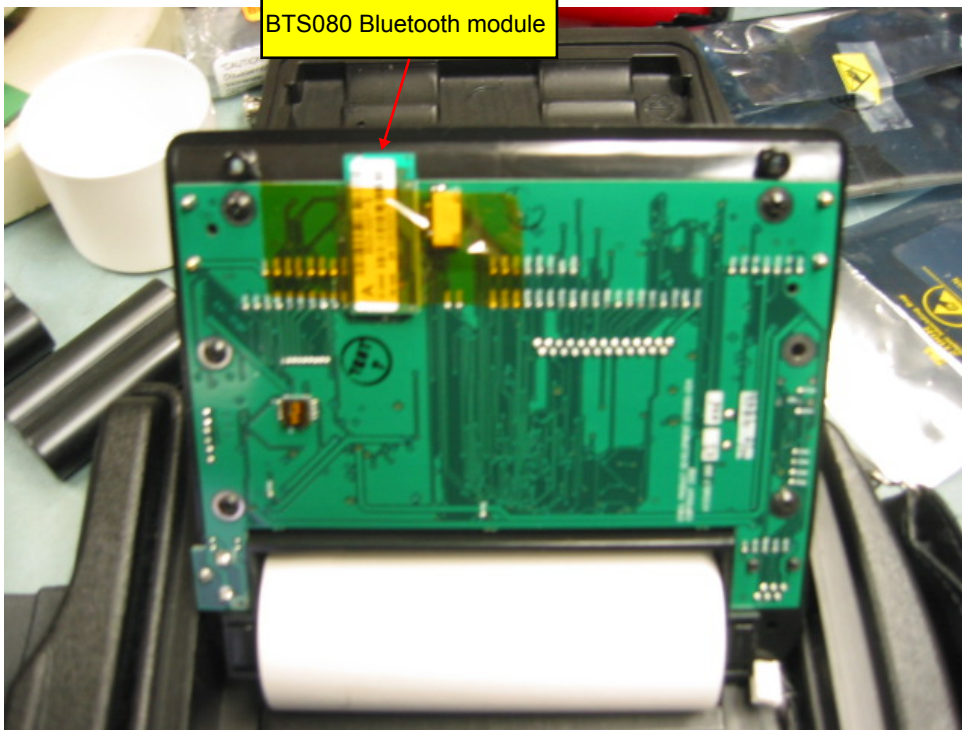

PW40 Photos in support of EHABTS080-1 filing
Scott Holub
30-NOV-2004

PW40 Printer with lid open

PW40 Printer with printer mechanism removed

BTS080 Bluetooth module

PW40 Printer with mechanism inverted to see control PCB and radio module

BTS080 Bluetooth module

Closer view of PW40 control PCB and BTS080 radio module

BTS080 Bluetooth module top view

BTS080 Bluetooth module bottom view