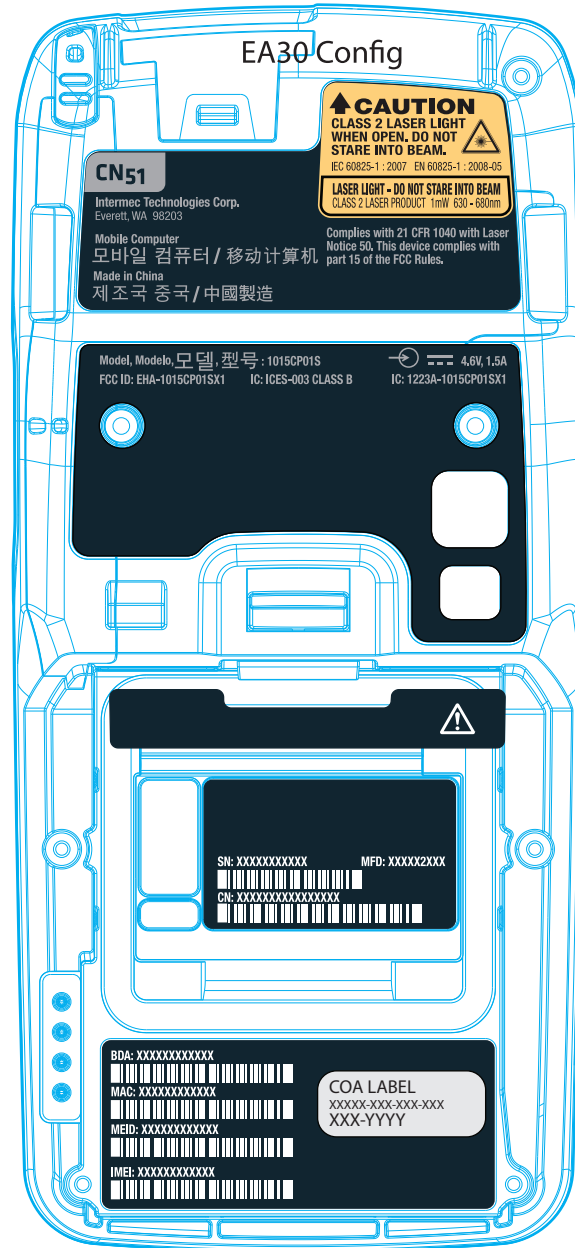

Production Labels

1015CP01 (802.11 a/b/g/n+BT, All countries but China)

Updated: 06/14/2013

No Camera

EA31

Production Labels

1015CP01S (UMTS or CDMA with 802.11 a/b/g/n+BT)

Updated: 06/14/2013

No Camera

EA31