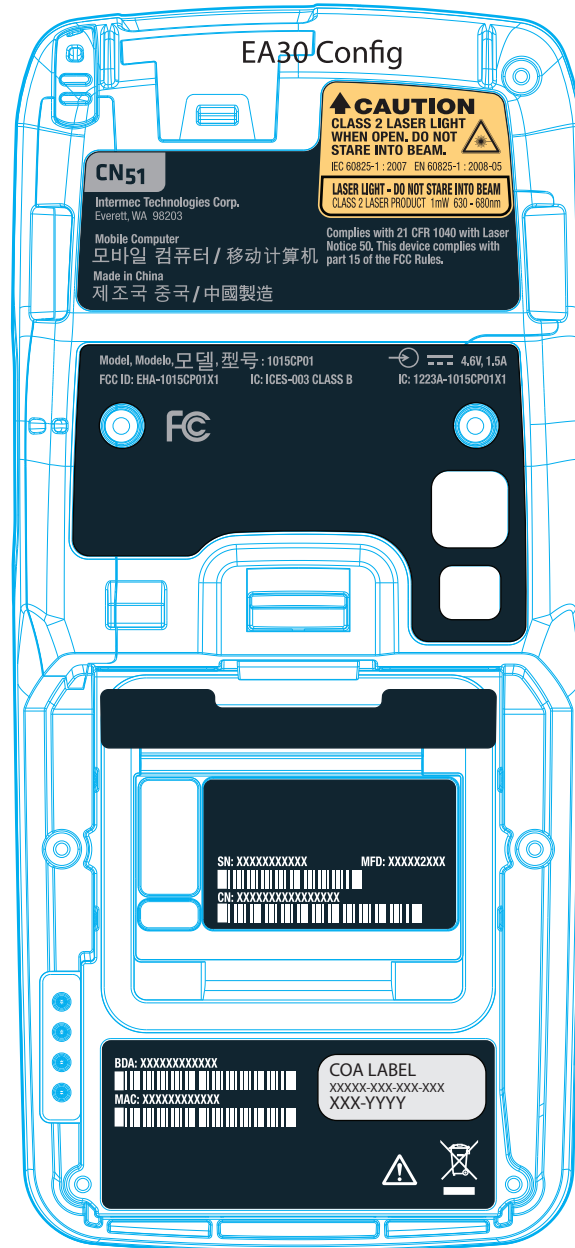

Production Labels

1015CP01 (802.11 a/b/g/n+BT, All countries but China)

Updated: 06/14/2013

No Camera

EA31

Production Labels

1015CP01S (UMTS or CDMA with 802.11 a/b/g/n+BT)

Updated: 06/14/2013

No Camera

EA31