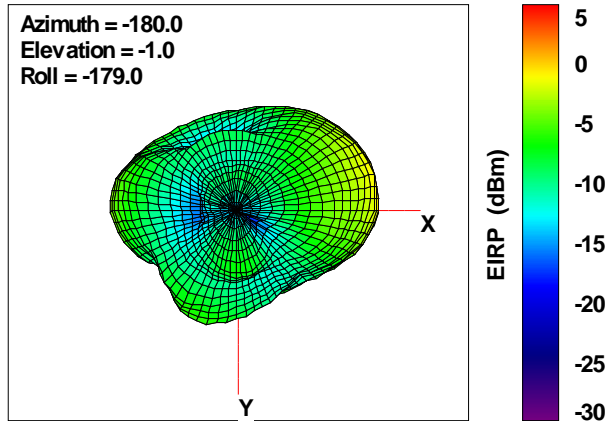

Total EIRP, Back Face View

WAN Free-Space Total EIRP, 5600MHz

Total EIRP, Right Side View

Total EIRP, Left Side View

Total EIRP, Bottom View

Total EIRP, Top View

Total EIRP, Front Face View

Total EIRP, Back Face View

WAN Free-Space Total EIRP, 5700MHz

Total EIRP, Right Side View

Total EIRP, Left Side View

Total EIRP, Bottom View

Total EIRP, Top View

Total EIRP, Front Face View

Total EIRP, Back Face View

WAN Free-Space Total EIRP, 5825MHz

Total EIRP, Right Side View

Total EIRP, Left Side View

Total EIRP, Bottom View

Total EIRP, Top View

Total EIRP, Front Face View

Total EIRP, Back Face View

WAN Free-Space Total EIRP, 5900MHz

Total EIRP, Right Side View

Total EIRP, Left Side View

Total EIRP, Bottom View

Total EIRP, Top View

Total EIRP, Front Face View

Total EIRP, Back Face View

WAN Free-Space Total EIRP, 6000MHz

Total EIRP, Right Side View

Total EIRP, Left Side View