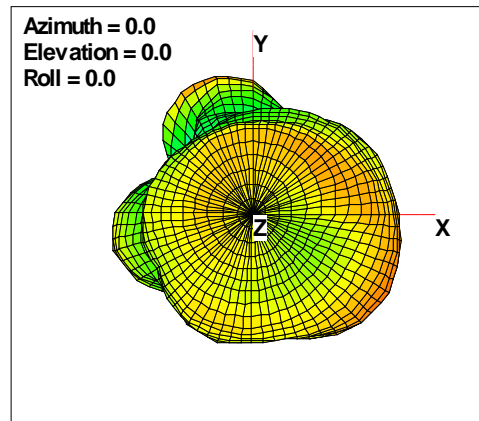

WAN Free-Space Total EIRP, 5700MHz

Total EIRP, Right Side View

Total EIRP, Left Side View

Total EIRP, Bottom View

Total EIRP, Top View

Total EIRP, Front Face View

Total EIRP, Back Face View

WAN Free-Space Total EIRP, 5825MHz

Total EIRP, Right Side View

Total EIRP, Left Side View

Total EIRP, Bottom View

Total EIRP, Top View

Total EIRP, Front Face View

Total EIRP, Back Face View

WAN Free-Space Total EIRP, 5900MHz

Total EIRP, Right Side View

Total EIRP, Left Side View

Total EIRP, Bottom View

Total EIRP, Top View

Total EIRP, Front Face View

Total EIRP, Back Face View

WAN Free-Space Total EIRP, 6000MHz

Total EIRP, Right Side View

Total EIRP, Left Side View

Total EIRP, Bottom View

Total EIRP, Top View

Total EIRP, Front Face View

Total EIRP, Back Face View