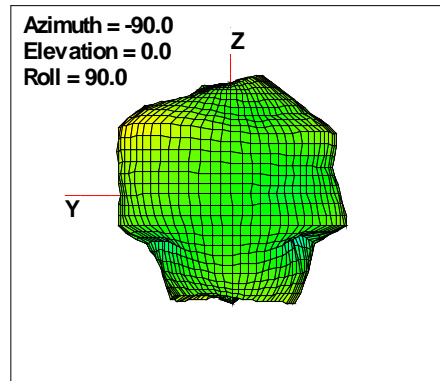

WAN Free-Space Total EIRP, 2300 MHz

Total EIRP, Right Side View

Total EIRP, Left Side View

Total EIRP, Bottom View

Total EIRP, Top View

Total EIRP, Front Face View

Total EIRP, Back Face View

WAN Free-Space Total EIRP, 2325 MHz

Total EIRP, Right Side View

Total EIRP, Left Side View

Total EIRP, Bottom View

Total EIRP, Top View

Total EIRP, Front Face View

Total EIRP, Back Face View

WAN Free-Space Total EIRP, 2350 MHz

Total EIRP, Right Side View

Total EIRP, Left Side View

Total EIRP, Bottom View

Total EIRP, Top View

Total EIRP, Front Face View

Total EIRP, Back Face View

WAN Free-Space Total EIRP, 2375MHz

Total EIRP, Right Side View

Total EIRP, Left Side View

Total EIRP, Bottom View

Total EIRP, Top View

Total EIRP, Front Face View

Total EIRP, Back Face View

WAN Free-Space Total EIRP, 2400MHz

Total EIRP, Right Side View

Total EIRP, Left Side View

Total EIRP, Bottom View