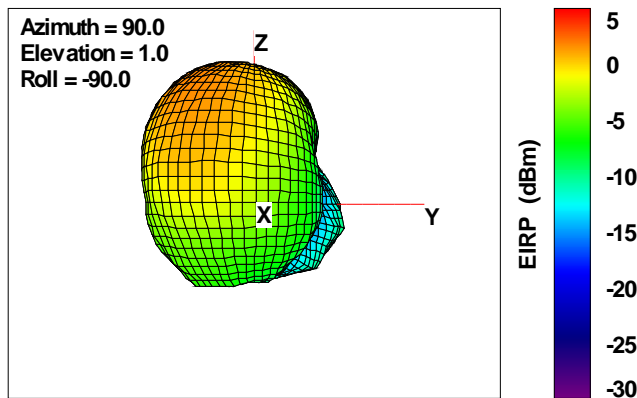

WAN Free-Space Total EIRP, 5050MHz

Total EIRP, Right Side View

Total EIRP, Left Side View

Total EIRP, Bottom View

Total EIRP, Top View

Total EIRP, Front Face View

Total EIRP, Back Face View

WAN Free-Space Total EIRP, 5075MHz

Total EIRP, Right Side View

Total EIRP, Left Side View

Total EIRP, Bottom View

Total EIRP, Top View

Total EIRP, Front Face View

Total EIRP, Back Face View

WAN Free-Space Total EIRP, 5100MHz

Total EIRP, Right Side View

Total EIRP, Left Side View

Total EIRP, Bottom View

Total EIRP, Top View

Total EIRP, Front Face View

Total EIRP, Back Face View

WAN Free-Space Total EIRP, 5200MHz

Total EIRP, Right Side View

Total EIRP, Left Side View

Total EIRP, Bottom View

Total EIRP, Top View

Total EIRP, Front Face View

Total EIRP, Back Face View

WAN Free-Space Total EIRP, 5300MHz

Total EIRP, Right Side View

Total EIRP, Left Side View

Total EIRP, Bottom View