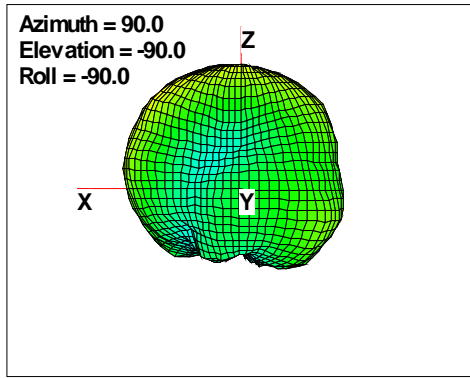

Total ERP, Back Face View

WAN Free-Space Total EIRP, 2475MHz

Total EIRP, Right Side View

Total EIRP, Left Side View

Total EIRP, Bottom View

Total EIRP, Top View

Total EIRP, Front Face View

Total EIRP, Back Face View

WAN Free-Space Total EIRP, 2500MHz

Total EIRP, Right Side View

Total EIRP, Left Side View

Total EIRP, Bottom View

Total EIRP, Top View

Total EIRP, Front Face View

Total EIRP, Back Face View

WAN Free-Space Total EIRP, 4850MHz

Total EIRP, Right Side View

Total EIRP, Left Side View

Total EIRP, Bottom View

Total EIRP, Top View

Total EIRP, Front Face View

Total EIRP, Back Face View

WAN Free-Space Total EIRP, 4900MHz

Total EIRP, Right Side View

Total EIRP, Left Side View

Total EIRP, Bottom View

Total EIRP, Top View

Total EIRP, Front Face View

Total EIRP, Back Face View

WAN Free-Space Total EIRP, 4925MHz

Total EIRP, Right Side View

Total EIRP, Left Side View