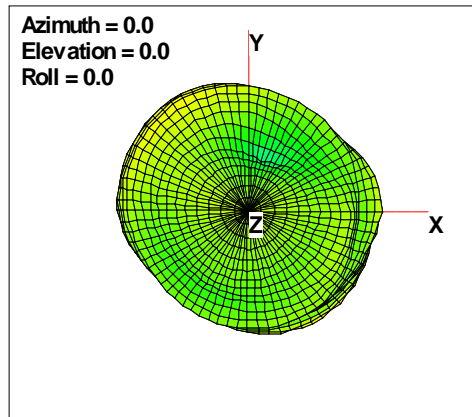

WAN Free-Space Total EIRP, 2300 MHz

Total EIRP, Right Side View

Total EIRP, Left Side View

Total EIRP, Bottom View

Total EIRP, Top View

Total EIRP, Front Face View

Total EIRP, Back Face View

WAN Free-Space Total EIRP, 2325 MHz

Total EIRP, Right Side View

Total EIRP, Left Side View

Total EIRP, Bottom View

Total EIRP, Top View

Total EIRP, Front Face View

Total EIRP, Back Face View

WAN Free-Space Total EIRP, 2350 MHz

Total EIRP, Right Side View

Total EIRP, Left Side View

Total EIRP, Bottom View

Total EIRP, Top View

Total EIRP, Front Face View

Total EIRP, Back Face View

WAN Free-Space Total EIRP, 2375MHz

Total EIRP, Right Side View

Total EIRP, Left Side View

Total EIRP, Bottom View

Total EIRP, Top View

Total EIRP, Front Face View

Total EIRP, Back Face View

WAN Free-Space Total EIRP, 2400MHz

Total EIRP, Right Side View

Total EIRP, Left Side View

Total EIRP, Bottom View