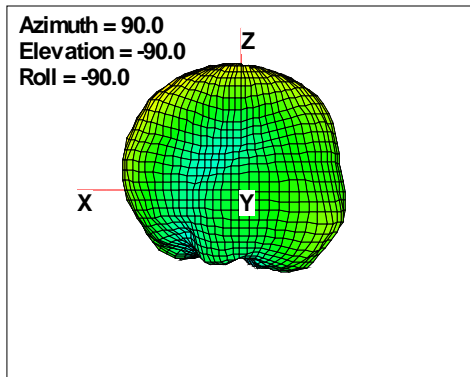

WAN Free-Space Total EIRP, 2500MHz

Total EIRP, Right Side View

Total EIRP, Left Side View

Total EIRP, Bottom View

Total EIRP, Top View

Total EIRP, Front Face View

Total EIRP, Back Face View

WAN Free-Space Total EIRP, 4850MHz

Total EIRP, Right Side View

Total EIRP, Left Side View

Total EIRP, Bottom View

Total EIRP, Top View

Total EIRP, Front Face View

Total EIRP, Back Face View

WAN Free-Space Total EIRP, 4900MHz

Total EIRP, Right Side View

Total EIRP, Left Side View

Total EIRP, Bottom View

Total EIRP, Top View

Total EIRP, Front Face View

Total EIRP, Back Face View

WAN Free-Space Total EIRP, 4925MHz

Total EIRP, Right Side View

Total EIRP, Left Side View

Total EIRP, Bottom View

Total EIRP, Top View

Total EIRP, Front Face View

Total EIRP, Back Face View

WAN Free-Space Total EIRP, 4850MHz

Total EIRP, Right Side View

Total EIRP, Left Side View

Total EIRP, Bottom View