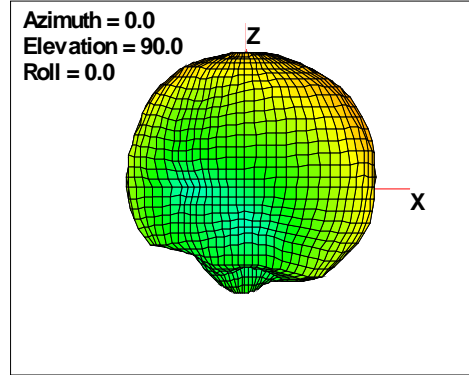

WAN Free-Space Total EIRP, 5700MHz

Total EIRP, Right Side View

Total EIRP, Left Side View

Total EIRP, Bottom View

Total EIRP, Top View

Total EIRP, Front Face View

Total EIRP, Back Face View

WAN Free-Space Total EIRP, 5825MHz

Total EIRP, Right Side View

Total EIRP, Left Side View

Total EIRP, Bottom View

Total EIRP, Top View

Total EIRP, Front Face View

Total EIRP, Back Face View

WAN Free-Space Total EIRP, 5900MHz

Total EIRP, Right Side View

Total EIRP, Left Side View

Total EIRP, Bottom View

Total EIRP, Top View

Total EIRP, Front Face View

Total EIRP, Back Face View

WAN Free-Space Total EIRP, 6000MHz

Total EIRP, Right Side View

Total EIRP, Left Side View