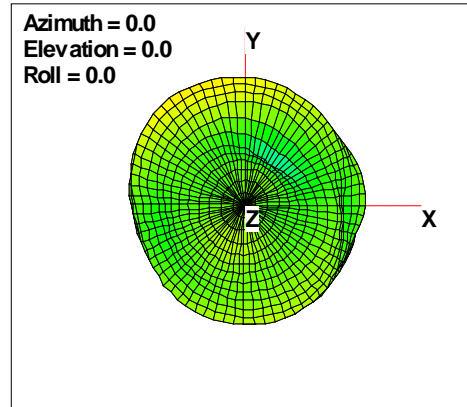

WAN Free-Space Total EIRP, 2300 MHz

Total EIRP, Right Side View

Total EIRP, Left Side View

Total EIRP, Bottom View

Total EIRP, Top View

Total EIRP, Front Face View

Total EIRP, Back Face View

WAN Free-Space Total EIRP, 2325 MHz

Total EIRP, Right Side View

Total EIRP, Left Side View

Total EIRP, Bottom View

Total EIRP, Top View

Total EIRP, Front Face View

Total EIRP, Back Face View

WAN Free-Space Total EIRP, 2350 MHz

Total EIRP, Right Side View

Total EIRP, Left Side View

Total EIRP, Bottom View

Total EIRP, Top View

Total EIRP, Front Face View

Total EIRP, Back Face View

WAN Free-Space Total EIRP, 2375MHz

Total EIRP, Right Side View

Total EIRP, Left Side View