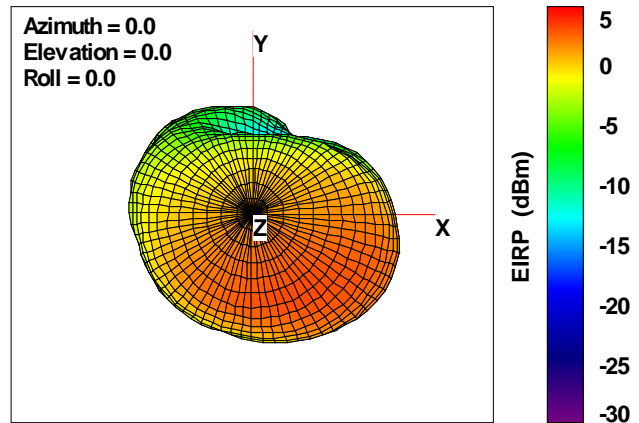

Total EIRP, Bottom View

Total EIRP, Top View

Total EIRP, Front Face View

Total EIRP, Back Face View

WAN Free-Space Total EIRP, 4850MHz

Total EIRP, Right Side View

Total EIRP, Left Side View

Total EIRP, Bottom View

Total EIRP, Top View

Total EIRP, Front Face View

Total EIRP, Back Face View

WAN Free-Space Total EIRP, 4975MHz

Total EIRP, Right Side View

Total EIRP, Left Side View

Total EIRP, Bottom View

Total EIRP, Top View

Total EIRP, Front Face View

Total EIRP, Back Face View

WAN Free-Space Total EIRP,5000 MHz

Total EIRP, Right Side View

Total EIRP, Left Side View

Total EIRP, Bottom View

Total EIRP, Top View

Total EIRP, Front Face View

Total EIRP, Back Face View

WAN Free-Space Total EIRP, 5025MHz

Total EIRP, Right Side View

Total EIRP, Left Side View

Total EIRP, Bottom View

Total EIRP, Top View

Total EIRP, Front Face View

Total EIRP, Back Face View