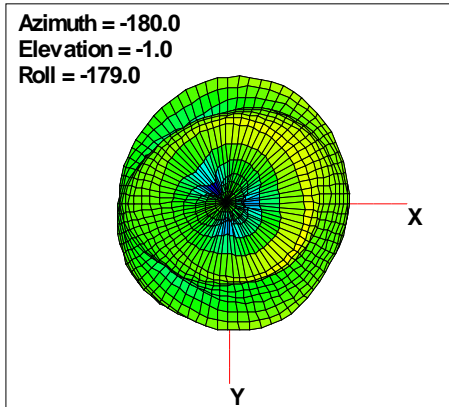

WAN Free-Space Total EIRP, 2300 MHz

Total EIRP, Right Side View

Total EIRP, Left Side View

Total EIRP, Bottom View

Total EIRP, Top View

Total EIRP, Front Face View

Total EIRP, Back Face View

WAN Free-Space Total EIRP, 2325 MHz

Total EIRP, Right Side View

Total EIRP, Left Side View

Total EIRP, Bottom View

Total EIRP, Top View

Total EIRP, Front Face View

Total EIRP, Back Face View

WAN Free-Space Total EIRP, 2350 MHz

Total EIRP, Right Side View

Total EIRP, Left Side View

Total EIRP, Bottom View

Total EIRP, Top View

Total EIRP, Front Face View

Total EIRP, Back Face View

WAN Free-Space Total EIRP, 2375MHz

Total EIRP, Right Side View

Total EIRP, Left Side View