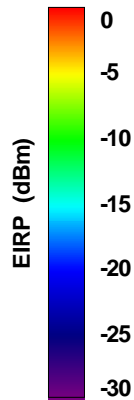

Total	Frequency (MHz)	2450	2475	2500	4850	4900	4925
	Peak Gain (dBi)	0.26593	-0.413896	-2.06245	0.306904	0.700675	0.328
	Average Gain (dB)	-4.20653	-4.54759	-6.16543	-5.54216	-5.16082	-5.86334

Total	Frequency (MHz)	4850	4975	5000	5025	5050	5075
	Peak Gain (dBi)	0.682073	2.70998	3.38764	2.794	2.22008	1.88721
	Average Gain (dB)	-5.72388	-3.86297	-3.24348	-3.75236	-4.34196	-4.72803

WAN Free-Space Total EIRP, 2300 MHz

Total EIRP, Right Side View

Total EIRP, Left Side View

Total EIRP, Bottom View

Total EIRP, Top View

Total EIRP, Front Face View

Total EIRP, Back Face View

WAN Free-Space Total EIRP, 2325 MHz

Total EIRP, Right Side View

Total EIRP, Left Side View

Total EIRP, Bottom View

Total EIRP, Top View

Total EIRP, Front Face View

Total EIRP, Back Face View

WAN Free-Space Total EIRP, 2350 MHz

Total EIRP, Right Side View

Total EIRP, Left Side View

Total EIRP, Bottom View

Total EIRP, Top View

Total EIRP, Front Face View

Total EIRP, Back Face View

WAN Free-Space Total EIRP, 2375MHz

Total EIRP, Right Side View

Total EIRP, Left Side View