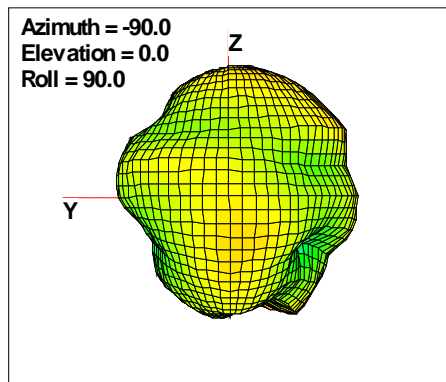

Total ERP, Back Face View

WAN Free-Space Total EIRP, 2475MHz

Total EIRP, Right Side View

Total EIRP, Left Side View

Total EIRP, Bottom View

Total EIRP, Top View

Total EIRP, Front Face View

Total EIRP, Back Face View

WAN Free-Space Total EIRP, 2500MHz

Total EIRP, Right Side View

Total EIRP, Left Side View

Total EIRP, Bottom View

Total EIRP, Top View

Total EIRP, Front Face View

Total EIRP, Back Face View

WAN Free-Space Total EIRP, 4850MHz

Total EIRP, Right Side View

Total EIRP, Left Side View

Total EIRP, Bottom View

Total EIRP, Top View

Total EIRP, Front Face View

Total EIRP, Back Face View

WAN Free-Space Total EIRP, 4900MHz

Total EIRP, Right Side View

Total EIRP, Left Side View

Total EIRP, Bottom View

Total EIRP, Top View

Total EIRP, Front Face View

Total EIRP, Back Face View

WAN Free-Space Total EIRP, 4925MHz

Total EIRP, Right Side View

Total EIRP, Left Side View