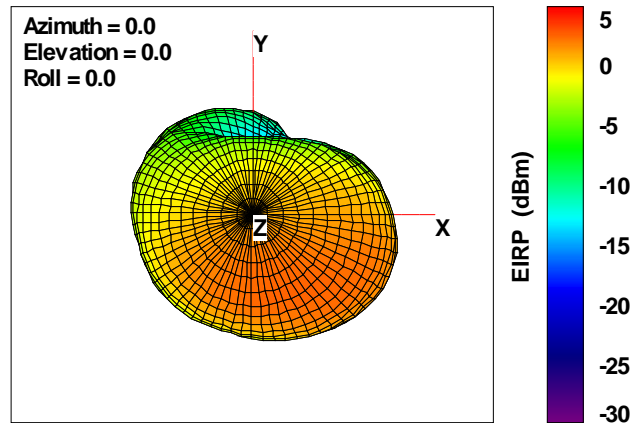

Total EIRP, Front Face View

Total EIRP, Back Face View

WAN Free-Space Total EIRP,5000 MHz

Total EIRP, Right Side View

Total EIRP, Left Side View

Total EIRP, Bottom View

Total EIRP, Top View

Total EIRP, Front Face View

Total EIRP, Back Face View

WAN Free-Space Total EIRP, 5025MHz

Total EIRP, Right Side View

Total EIRP, Left Side View

Total EIRP, Bottom View

Total EIRP, Top View

Total EIRP, Front Face View

Total EIRP, Back Face View

WAN Free-Space Total EIRP, 5050MHz

Total EIRP, Right Side View

Total EIRP, Left Side View

Total EIRP, Bottom View

Total EIRP, Top View

Total EIRP, Front Face View

Total EIRP, Back Face View

WAN Free-Space Total EIRP, 5075MHz

Total EIRP, Right Side View

Total EIRP, Left Side View

Total EIRP, Bottom View

Total EIRP, Top View

Total EIRP, Front Face View

Total EIRP, Back Face View

WAN Free-Space Total EIRP, 5100MHz

Total EIRP, Right Side View