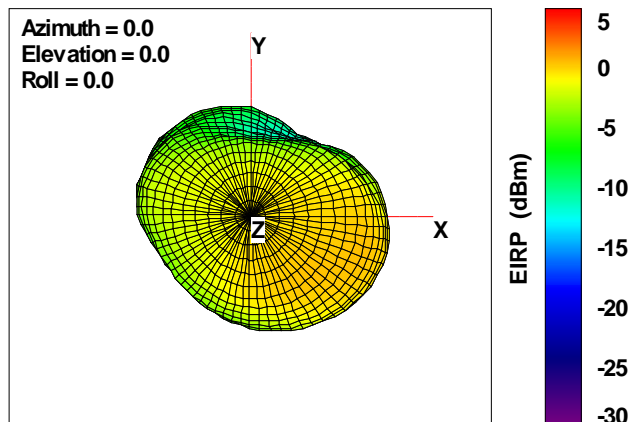

WAN Free-Space Total EIRP, 2500MHz

Total EIRP, Right Side View

Total EIRP, Left Side View

Total EIRP, Bottom View

Total EIRP, Top View

Total EIRP, Front Face View

Total EIRP, Back Face View

WAN Free-Space Total EIRP, 4850MHz

Total EIRP, Right Side View

Total EIRP, Left Side View

Total EIRP, Bottom View

Total EIRP, Top View

Total EIRP, Front Face View

Total EIRP, Back Face View

WAN Free-Space Total EIRP, 4900MHz

Total EIRP, Right Side View

Total EIRP, Left Side View

Total EIRP, Bottom View

Total EIRP, Top View

Total EIRP, Front Face View

Total EIRP, Back Face View

WAN Free-Space Total EIRP, 4925MHz

Total EIRP, Right Side View

Total EIRP, Left Side View

Total EIRP, Bottom View

Total EIRP, Top View

Total EIRP, Front Face View

Total EIRP, Back Face View

WAN Free-Space Total EIRP, 4850MHz

Total EIRP, Right Side View

Total EIRP, Left Side View

Total EIRP, Bottom View