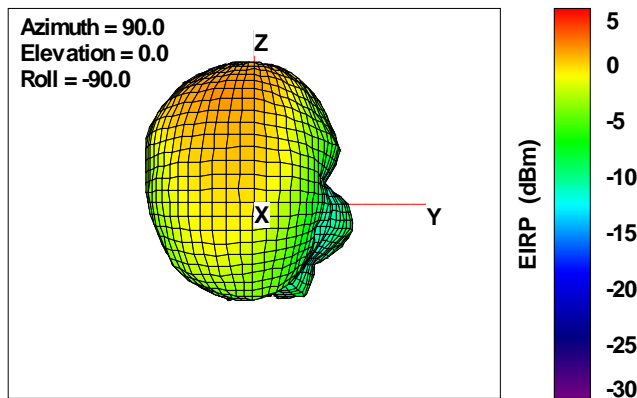

Total EIRP, Back Face View

WAN Free-Space Total EIRP, 5600MHz

Total EIRP, Right Side View

Total EIRP, Left Side View

Total EIRP, Bottom View

Total EIRP, Top View

Total EIRP, Front Face View

Total EIRP, Back Face View

WAN Free-Space Total EIRP, 5700MHz

Total EIRP, Right Side View

Total EIRP, Left Side View

Total EIRP, Bottom View

Total EIRP, Top View

Total EIRP, Front Face View

Total EIRP, Back Face View

WAN Free-Space Total EIRP, 5825MHz

Total EIRP, Right Side View

Total EIRP, Left Side View

Total EIRP, Bottom View

Total EIRP, Top View

Total EIRP, Front Face View

Total EIRP, Back Face View

WAN Free-Space Total EIRP, 5900MHz

Total EIRP, Right Side View

Total EIRP, Left Side View

Total EIRP, Bottom View

Total EIRP, Top View

Total EIRP, Front Face View

Total EIRP, Back Face View

WAN Free-Space Total EIRP, 6000MHz

Total EIRP, Right Side View

Total EIRP, Left Side View