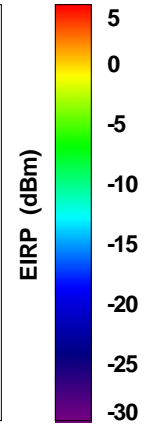

Total EIRP, Back Face View

WAN Free-Space Total EIRP, 5600MHz

Total EIRP, Right Side View

Total EIRP, Left Side View

Total EIRP, Bottom View

Total EIRP, Top View

Total EIRP, Front Face View

Total EIRP, Back Face View

WAN Free-Space Total EIRP, 5700MHz

Total EIRP, Right Side View

Total EIRP, Left Side View

Total EIRP, Bottom View

Total EIRP, Top View

Total EIRP, Front Face View

Total EIRP, Back Face View

WAN Free-Space Total EIRP, 5825MHz

Total EIRP, Right Side View

Total EIRP, Left Side View

Total EIRP, Bottom View

Total EIRP, Top View

Total EIRP, Front Face View

Total EIRP, Back Face View

WAN Free-Space Total EIRP, 5900MHz

Total EIRP, Right Side View

Total EIRP, Left Side View

Total EIRP, Bottom View

Total EIRP, Top View

Total EIRP, Front Face View

Total EIRP, Back Face View

WAN Free-Space Total EIRP, 6000MHz

Total EIRP, Right Side View

Total EIRP, Left Side View