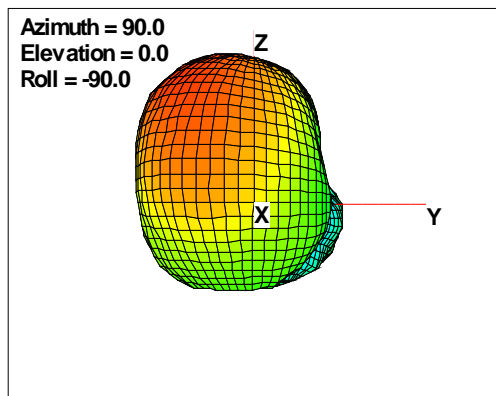

WAN Free-Space Total EIRP, 5050MHz

Total EIRP, Right Side View

Total EIRP, Left Side View

Total EIRP, Bottom View

Total EIRP, Top View

Total EIRP, Front Face View

Total EIRP, Back Face View

WAN Free-Space Total EIRP, 5075MHz

Total EIRP, Right Side View

Total EIRP, Left Side View

Total EIRP, Bottom View

Total EIRP, Top View

Total EIRP, Front Face View

Total EIRP, Back Face View

WAN Free-Space Total EIRP, 5100MHz

Total EIRP, Right Side View

Total EIRP, Left Side View

Total EIRP, Bottom View

Total EIRP, Top View

Total EIRP, Front Face View

Total EIRP, Back Face View

WAN Free-Space Total EIRP, 5200MHz

Total EIRP, Right Side View

Total EIRP, Left Side View

Total EIRP, Bottom View

Total EIRP, Top View

Total EIRP, Front Face View

Total EIRP, Back Face View

WAN Free-Space Total EIRP, 5300MHz

Total EIRP, Right Side View

Total EIRP, Left Side View

Total EIRP, Bottom View