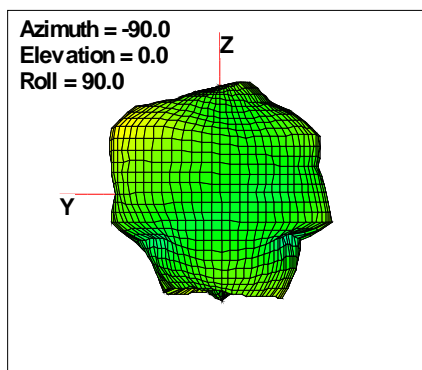

WAN Free-Space Total EIRP, 2300 MHz

Total EIRP, Right Side View

Total EIRP, Left Side View

Total EIRP, Bottom View

Total EIRP, Top View

Total EIRP, Front Face View

Total EIRP, Back Face View

WAN Free-Space Total EIRP, 2325 MHz

Total EIRP, Right Side View

Total EIRP, Left Side View

Total EIRP, Bottom View

Total EIRP, Top View

Total EIRP, Front Face View

Total EIRP, Back Face View

WAN Free-Space Total EIRP, 2350 MHz

Total EIRP, Right Side View

Total EIRP, Left Side View

Total EIRP, Bottom View

Total EIRP, Top View

Total EIRP, Front Face View

Total EIRP, Back Face View

WAN Free-Space Total EIRP, 2375MHz

Total EIRP, Right Side View

Total EIRP, Left Side View