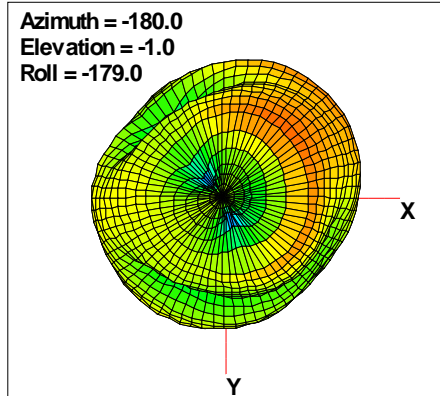

Total EIRP, Right Side View

Total EIRP, Left Side View

Total EIRP, Bottom View

Total EIRP, Top View

Total EIRP, Front Face View

Total EIRP, Back Face View

WAN Free-Space Total EIRP, 2350 MHz

Total EIRP, Right Side View

Total EIRP, Left Side View

Total EIRP, Bottom View

Total EIRP, Top View

Total EIRP, Front Face View

Total EIRP, Back Face View

WAN Free-Space Total EIRP, 2375MHz

Total EIRP, Right Side View

Total EIRP, Left Side View

Total EIRP, Bottom View

Total EIRP, Top View

Total EIRP, Front Face View

Total EIRP, Back Face View

WAN Free-Space Total EIRP, 2400MHz

Total EIRP, Right Side View

Total EIRP, Left Side View

Total EIRP, Bottom View

Total EIRP, Top View

Total EIRP, Front Face View

Total EIRP, Back Face View

WAN Free-Space Total EIRP, 2425MHz

Total EIRP, Right Side View

Total EIRP, Left Side View

Total EIRP, Bottom View

Total EIRP, Top View