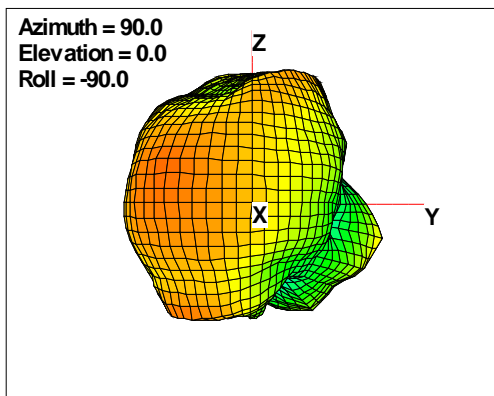

WAN Free-Space Total EIRP, 5700MHz

Total EIRP, Right Side View

Total EIRP, Left Side View

Total EIRP, Bottom View

Total EIRP, Top View

Total EIRP, Front Face View

Total EIRP, Back Face View

WAN Free-Space Total EIRP, 5825MHz

Total EIRP, Right Side View

Total EIRP, Left Side View

Total EIRP, Bottom View

Total EIRP, Top View

Total EIRP, Front Face View

Total EIRP, Back Face View

WAN Free-Space Total EIRP, 5900MHz

Total EIRP, Right Side View

Total EIRP, Left Side View

Total EIRP, Bottom View

Total EIRP, Top View

Total EIRP, Front Face View

Total EIRP, Back Face View

WAN Free-Space Total EIRP, 6000MHz

Total EIRP, Right Side View

Total EIRP, Left Side View

Total EIRP, Bottom View

Total EIRP, Top View

Total EIRP, Front Face View

Total EIRP, Back Face View