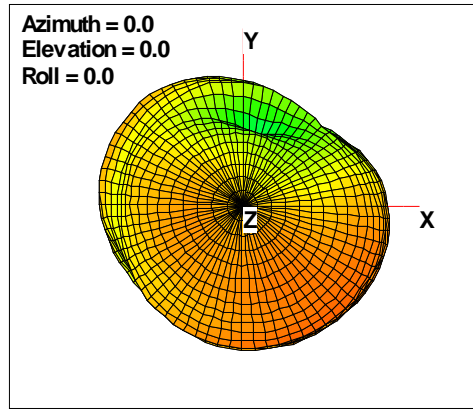

Total EIRP, Front Face View

Total EIRP, Back Face View

WAN Free-Space Total EIRP, 2450MHz

Total ERP, Right Side View

Total ERP, Left Side View

Total ERP, Bottom View

Total ERP, Top View

Total ERP, Front Face View

Total ERP, Back Face View

WAN Free-Space Total EIRP, 2475MHz

Total EIRP, Right Side View

Total EIRP, Left Side View

Total EIRP, Bottom View

Total EIRP, Top View

Total EIRP, Front Face View

Total EIRP, Back Face View

WAN Free-Space Total EIRP, 2500MHz

Total EIRP, Right Side View

Total EIRP, Left Side View

Total EIRP, Bottom View

Total EIRP, Top View

Total EIRP, Front Face View

Total EIRP, Back Face View

WAN Free-Space Total EIRP, 4850MHz