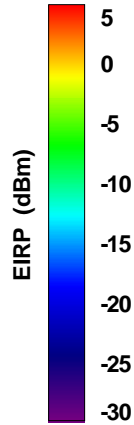

Total	Frequency (MHz)	2450	2475	2500	4850	4900	4925
	Peak Gain (dBi)	0.26593	-0.413896	-2.06245	0.306904	0.700675	0.328
	Average Gain (dB)	-4.20653	-4.54759	-6.16543	-5.54216	-5.16082	-5.86334

Total	Frequency (MHz)	4850	4975	5000	5025	5050	5075
	Peak Gain (dBi)	0.682073	2.70998	3.38764	2.794	2.22008	1.88721
	Average Gain (dB)	-5.72388	-3.86297	-3.24348	-3.75236	-4.34196	-4.72803

WAN Free-Space Total EIRP, 5700MHz

Total EIRP, Right Side View

Total EIRP, Left Side View

Total EIRP, Bottom View

Total EIRP, Top View

Total EIRP, Front Face View

Total EIRP, Back Face View

WAN Free-Space Total EIRP, 5825MHz

Total EIRP, Right Side View

Total EIRP, Left Side View

Total EIRP, Bottom View

Total EIRP, Top View

Total EIRP, Front Face View

Total EIRP, Back Face View

WAN Free-Space Total EIRP, 5900MHz

Total EIRP, Right Side View

Total EIRP, Left Side View

Total EIRP, Bottom View

Total EIRP, Top View

Total EIRP, Front Face View

Total EIRP, Back Face View

WAN Free-Space Total EIRP, 6000MHz

Total EIRP, Right Side View

Total EIRP, Left Side View