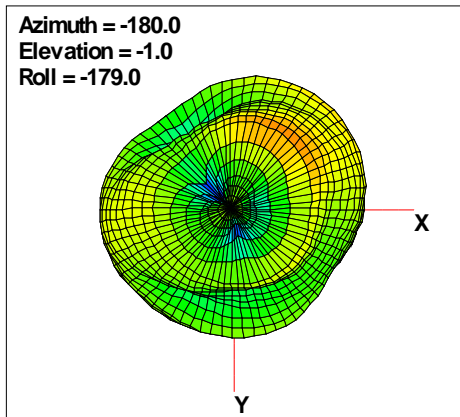

WAN Free-Space Total EIRP, 2300 MHz

Total EIRP, Right Side View

Total EIRP, Left Side View

Total EIRP, Bottom View

Total EIRP, Top View

Total EIRP, Front Face View

Total EIRP, Back Face View

WAN Free-Space Total EIRP, 2325 MHz

Total EIRP, Right Side View

Total EIRP, Left Side View

Total EIRP, Bottom View

Total EIRP, Top View

Total EIRP, Front Face View

Total EIRP, Back Face View

WAN Free-Space Total EIRP, 2350 MHz

Total EIRP, Right Side View

Total EIRP, Left Side View

Total EIRP, Bottom View

Total EIRP, Top View

Total EIRP, Front Face View

Total EIRP, Back Face View

WAN Free-Space Total EIRP, 2375MHz

Total EIRP, Right Side View

Total EIRP, Left Side View

Total EIRP, Bottom View

Total EIRP, Top View

Total EIRP, Front Face View

Total EIRP, Back Face View

WAN Free-Space Total EIRP, 2400MHz

Total EIRP, Right Side View

Total EIRP, Left Side View

Total EIRP, Bottom View