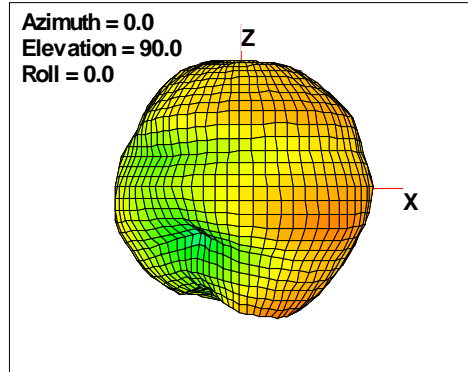

Total EIRP, Front Face View

Total EIRP, Back Face View

WAN Free-Space Total EIRP, 2450MHz

Total ERP, Right Side View

Total ERP, Left Side View

Total ERP, Bottom View

Total ERP, Top View

Total ERP, Front Face View

Total ERP, Back Face View

WAN Free-Space Total EIRP, 2475MHz

Total EIRP, Right Side View

Total EIRP, Left Side View

Total EIRP, Bottom View

Total EIRP, Top View

Total EIRP, Front Face View

Total EIRP, Back Face View

WAN Free-Space Total EIRP, 2500MHz

Total EIRP, Right Side View

Total EIRP, Left Side View

Total EIRP, Bottom View

Total EIRP, Top View

Total EIRP, Front Face View

Total EIRP, Back Face View

WAN Free-Space Total EIRP, 4850MHz