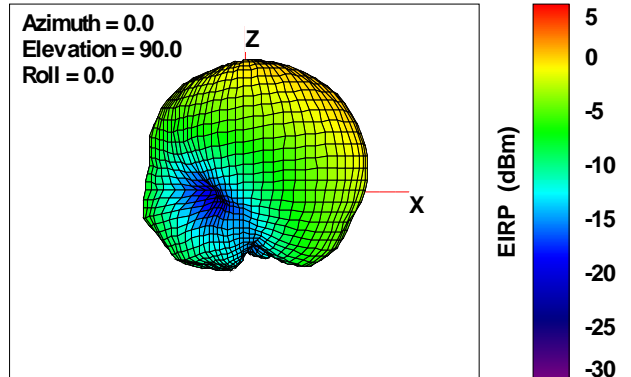

WAN Free-Space Total EIRP, 2500MHz

Total EIRP, Right Side View

Total EIRP, Left Side View

Total EIRP, Bottom View

Total EIRP, Top View

Total EIRP, Front Face View

Total EIRP, Back Face View

WAN Free-Space Total EIRP, 4850MHz

Total EIRP, Right Side View

Total EIRP, Left Side View

Total EIRP, Bottom View

Total EIRP, Top View

Total EIRP, Front Face View

Total EIRP, Back Face View

WAN Free-Space Total EIRP, 4900MHz

Total EIRP, Right Side View

Total EIRP, Left Side View

Total EIRP, Bottom View

Total EIRP, Top View

Total EIRP, Front Face View

Total EIRP, Back Face View

WAN Free-Space Total EIRP, 4925MHz

Total EIRP, Right Side View

Total EIRP, Left Side View

Total EIRP, Bottom View

Total EIRP, Top View

Total EIRP, Front Face View

Total EIRP, Back Face View

WAN Free-Space Total EIRP, 4850MHz

Total EIRP, Right Side View

Total EIRP, Left Side View

Total EIRP, Bottom View