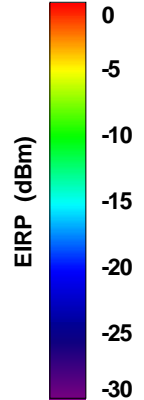

Total EIRP, Right Side View

Total EIRP, Left Side View

Total EIRP, Bottom View

Total EIRP, Top View

Total EIRP, Front Face View

Total EIRP, Back Face View

WAN Free-Space Total EIRP, 2350 MHz

Total EIRP, Right Side View

Total EIRP, Left Side View

Total EIRP, Bottom View

Total EIRP, Top View

Total EIRP, Front Face View

Total EIRP, Back Face View

WAN Free-Space Total EIRP, 2375MHz

Total EIRP, Right Side View

Total EIRP, Left Side View

Total EIRP, Bottom View

Total EIRP, Top View

Total EIRP, Front Face View

Total EIRP, Back Face View

WAN Free-Space Total EIRP, 2400MHz

Total EIRP, Right Side View

Total EIRP, Left Side View

Total EIRP, Bottom View

Total EIRP, Top View

Total EIRP, Front Face View

Total EIRP, Back Face View

WAN Free-Space Total EIRP, 2425MHz

Total EIRP, Right Side View

Total EIRP, Left Side View

Total EIRP, Bottom View

Total EIRP, Top View