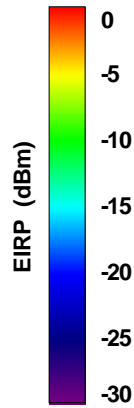

Total	Frequency (MHz)	2450	2475	2500	4850	4900	4925
	Peak Gain (dBi)	0.26593	-0.413896	-2.06245	0.306904	0.700675	0.328
	Average Gain (dB)	-4.20653	-4.54759	-6.16543	-5.54216	-5.16082	-5.86334

Total	Frequency (MHz)	4850	4975	5000	5025	5050	5075
	Peak Gain (dBi)	0.682073	2.70998	3.38764	2.794	2.22008	1.88721
	Average Gain (dB)	-5.72388	-3.86297	-3.24348	-3.75236	-4.34196	-4.72803

WAN Free-Space Total EIRP, 2300 MHz

Total EIRP, Right Side View

Total EIRP, Left Side View

Total EIRP, Bottom View

Total EIRP, Top View

Total EIRP, Front Face View

Total EIRP, Back Face View

WAN Free-Space Total EIRP, 2325 MHz

Total EIRP, Right Side View

Total EIRP, Left Side View

Total EIRP, Bottom View

Total EIRP, Top View

Total EIRP, Front Face View

Total EIRP, Back Face View

WAN Free-Space Total EIRP, 2350 MHz

Total EIRP, Right Side View

Total EIRP, Left Side View

Total EIRP, Bottom View

Total EIRP, Top View

Total EIRP, Front Face View

Total EIRP, Back Face View

WAN Free-Space Total EIRP, 2375MHz

Total EIRP, Right Side View

Total EIRP, Left Side View