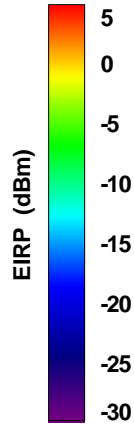

Total EIRP, Front Face View

Total EIRP, Back Face View

WAN Free-Space Total EIRP, 5500MHz

Total EIRP, Right Side View

Total EIRP, Left Side View

Total EIRP, Bottom View

Total EIRP, Top View

Total EIRP, Front Face View

Total EIRP, Back Face View

WAN Free-Space Total EIRP, 5600MHz

Total EIRP, Right Side View

Total EIRP, Left Side View

Total EIRP, Bottom View

Total EIRP, Top View

Total EIRP, Front Face View

Total EIRP, Back Face View

WAN Free-Space Total EIRP, 5700MHz

Total EIRP, Right Side View

Total EIRP, Left Side View

Total EIRP, Bottom View

Total EIRP, Top View

Total EIRP, Front Face View

Total EIRP, Back Face View

WAN Free-Space Total EIRP, 5825MHz

Total EIRP, Right Side View

Total EIRP, Left Side View

Total EIRP, Bottom View

Total EIRP, Top View

Total EIRP, Front Face View

Total EIRP, Back Face View

WAN Free-Space Total EIRP, 5900MHz

Total EIRP, Right Side View