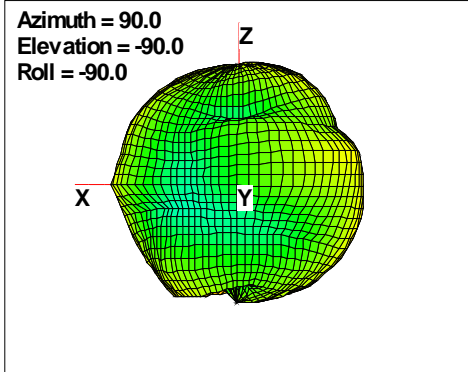

Total EIRP, Front Face View

Total EIRP, Back Face View

WAN Free-Space Total EIRP, 2450MHz

Total ERP, Right Side View

Total ERP, Left Side View

Total ERP, Bottom View

Total ERP, Top View

Total ERP, Front Face View

Total ERP, Back Face View

WAN Free-Space Total EIRP, 2475MHz

Total EIRP, Right Side View

Total EIRP, Left Side View

Total EIRP, Bottom View

Total EIRP, Top View

Total EIRP, Front Face View

Total EIRP, Back Face View

WAN Free-Space Total EIRP, 2500MHz

Total EIRP, Right Side View

Total EIRP, Left Side View

Total EIRP, Bottom View

Total EIRP, Top View

Total EIRP, Front Face View

Total EIRP, Back Face View

WAN Free-Space Total EIRP, 4850MHz