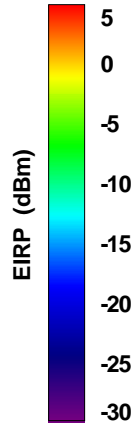

WAN Free-Space Total EIRP, 5050MHz

Total EIRP, Right Side View

Total EIRP, Left Side View

Total EIRP, Bottom View

Total EIRP, Top View

Total EIRP, Front Face View

Total EIRP, Back Face View

WAN Free-Space Total EIRP, 5075MHz

Total EIRP, Right Side View

Total EIRP, Left Side View

Total EIRP, Bottom View

Total EIRP, Top View

Total EIRP, Front Face View

Total EIRP, Back Face View

WAN Free-Space Total EIRP, 5100MHz

Total EIRP, Right Side View

Total EIRP, Left Side View

Total EIRP, Bottom View

Total EIRP, Top View

Total EIRP, Front Face View

Total EIRP, Back Face View

WAN Free-Space Total EIRP, 5200MHz

Total EIRP, Right Side View

Total EIRP, Left Side View

Total EIRP, Bottom View

Total EIRP, Top View

Total EIRP, Front Face View

Total EIRP, Back Face View

WAN Free-Space Total EIRP, 5300MHz

Total EIRP, Right Side View

Total EIRP, Left Side View

Total EIRP, Bottom View