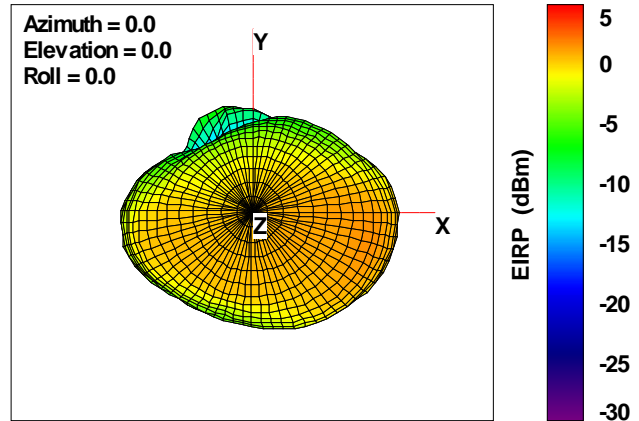

Total EIRP, Back Face View

WAN Free-Space Total EIRP, 5600MHz

Total EIRP, Right Side View

Total EIRP, Left Side View

Total EIRP, Bottom View

Total EIRP, Top View

Total EIRP, Front Face View

Total EIRP, Back Face View

WAN Free-Space Total EIRP, 5700MHz

Total EIRP, Right Side View

Total EIRP, Left Side View

Total EIRP, Bottom View

Total EIRP, Top View

Total EIRP, Front Face View

Total EIRP, Back Face View

WAN Free-Space Total EIRP, 5825MHz

Total EIRP, Right Side View

Total EIRP, Left Side View

Total EIRP, Bottom View

Total EIRP, Top View

Total EIRP, Front Face View

Total EIRP, Back Face View

WAN Free-Space Total EIRP, 5900MHz

Total EIRP, Right Side View

Total EIRP, Left Side View

Total EIRP, Bottom View

Total EIRP, Top View

Total EIRP, Front Face View

Total EIRP, Back Face View

WAN Free-Space Total EIRP, 6000MHz

Total EIRP, Right Side View

Total EIRP, Left Side View