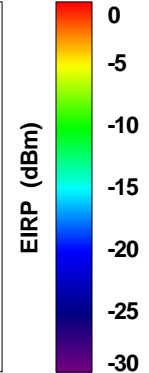

Total EIRP, Left Side View

Total EIRP, Bottom View

Total EIRP, Top View

Total EIRP, Front Face View

Total EIRP, Back Face View

WAN Free-Space Total EIRP, 2375MHz

Total EIRP, Right Side View

Total EIRP, Left Side View

Total EIRP, Bottom View

Total EIRP, Top View

Total EIRP, Front Face View

Total EIRP, Back Face View

WAN Free-Space Total EIRP, 2400MHz

Total EIRP, Right Side View

Total EIRP, Left Side View

Total EIRP, Bottom View

Total EIRP, Top View

Total EIRP, Front Face View

Total EIRP, Back Face View

WAN Free-Space Total EIRP, 2425MHz

Total EIRP, Right Side View

Total EIRP, Left Side View

Total EIRP, Bottom View

Total EIRP, Top View

Total EIRP, Front Face View

Total EIRP, Back Face View

WAN Free-Space Total EIRP, 2450MHz

Total ERP, Right Side View

Total ERP, Left Side View

Total ERP, Bottom View

Total ERP, Top View

Total ERP, Front Face View