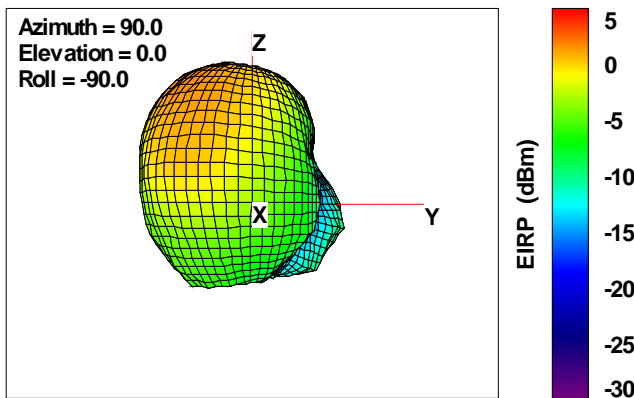

WAN Free-Space Total EIRP, 5050MHz

Total EIRP, Right Side View

Total EIRP, Left Side View

Total EIRP, Bottom View

Total EIRP, Top View

Total EIRP, Front Face View

Total EIRP, Back Face View

WAN Free-Space Total EIRP, 5075MHz

Total EIRP, Right Side View

Total EIRP, Left Side View

Total EIRP, Bottom View

Total EIRP, Top View

Total EIRP, Front Face View

Total EIRP, Back Face View

WAN Free-Space Total EIRP, 5100MHz

Total EIRP, Right Side View

Total EIRP, Left Side View

Total EIRP, Bottom View

Total EIRP, Top View

Total EIRP, Front Face View

Total EIRP, Back Face View

WAN Free-Space Total EIRP, 5200MHz

Total EIRP, Right Side View

Total EIRP, Left Side View

Total EIRP, Bottom View

Total EIRP, Top View

Total EIRP, Front Face View

Total EIRP, Back Face View

WAN Free-Space Total EIRP, 5300MHz

Total EIRP, Right Side View

Total EIRP, Left Side View

Total EIRP, Bottom View