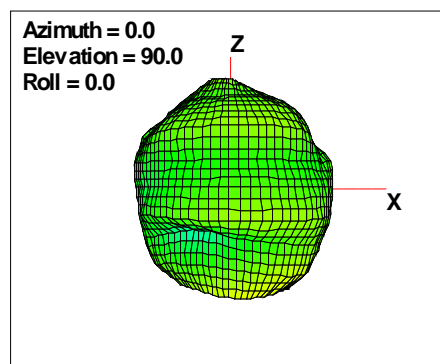

WAN Free-Space Total EIRP, 2300 MHz

Total EIRP, Right Side View

Total EIRP, Left Side View

Total EIRP, Bottom View

Total EIRP, Top View

Total EIRP, Front Face View

Total EIRP, Back Face View

WAN Free-Space Total EIRP, 2325 MHz

Total EIRP, Right Side View

Total EIRP, Left Side View

Total EIRP, Bottom View

Total EIRP, Top View

Total EIRP, Front Face View

Total EIRP, Back Face View

WAN Free-Space Total EIRP, 2350 MHz

Total EIRP, Right Side View