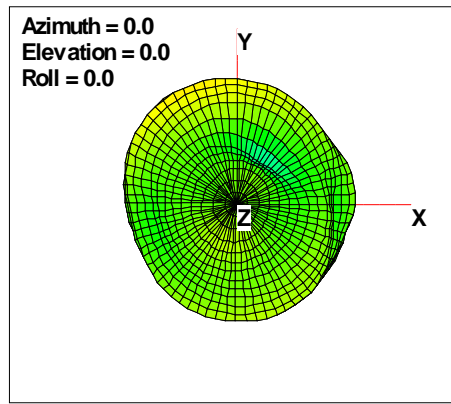

WAN Free-Space Total EIRP, 2300 MHz

Total EIRP, Right Side View

Total EIRP, Left Side View

Total EIRP, Bottom View

Total EIRP, Top View

Total EIRP, Front Face View

Total EIRP, Back Face View

WAN Free-Space Total EIRP, 2325 MHz

Total EIRP, Right Side View

Total EIRP, Left Side View

Total EIRP, Bottom View

Total EIRP, Top View

Total EIRP, Front Face View

Total EIRP, Back Face View

WAN Free-Space Total EIRP, 2350 MHz

Total EIRP, Right Side View

Total EIRP, Left Side View

Total EIRP, Bottom View

Total EIRP, Top View

Total EIRP, Front Face View

Total EIRP, Back Face View

WAN Free-Space Total EIRP, 2375MHz

Total EIRP, Right Side View

Total EIRP, Left Side View