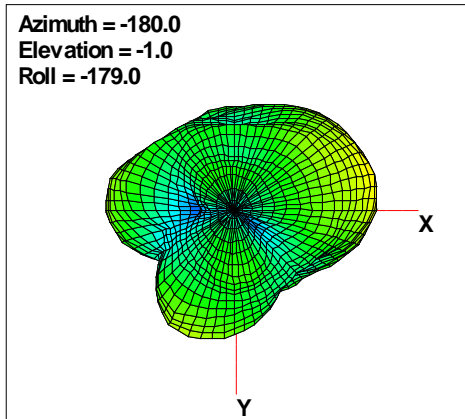

Total EIRP, Back Face View

WAN Free-Space Total EIRP, 5600MHz

Total EIRP, Right Side View

Total EIRP, Left Side View

Total EIRP, Bottom View

Total EIRP, Top View

Total EIRP, Front Face View

Total EIRP, Back Face View

WAN Free-Space Total EIRP, 5700MHz

Total EIRP, Right Side View

Total EIRP, Left Side View

Total EIRP, Bottom View

Total EIRP, Top View

Total EIRP, Front Face View

Total EIRP, Back Face View

WAN Free-Space Total EIRP, 5825MHz

Total EIRP, Right Side View

Total EIRP, Left Side View

Total EIRP, Bottom View

Total EIRP, Top View

Total EIRP, Front Face View

Total EIRP, Back Face View

WAN Free-Space Total EIRP, 5900MHz

Total EIRP, Right Side View

Total EIRP, Left Side View

Total EIRP, Bottom View

Total EIRP, Top View

Total EIRP, Front Face View

Total EIRP, Back Face View

WAN Free-Space Total EIRP, 6000MHz

Total EIRP, Right Side View

Total EIRP, Left Side View