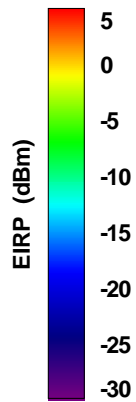

WAN Free-Space Total EIRP, 5700MHz

Total EIRP, Right Side View

Total EIRP, Left Side View

Total EIRP, Bottom View

Total EIRP, Top View

Total EIRP, Front Face View

Total EIRP, Back Face View

WAN Free-Space Total EIRP, 5825MHz

Total EIRP, Right Side View

Total EIRP, Left Side View

Total EIRP, Bottom View

Total EIRP, Top View

Total EIRP, Front Face View

Total EIRP, Back Face View

WAN Free-Space Total EIRP, 5900MHz

Total EIRP, Right Side View

Total EIRP, Left Side View

Total EIRP, Bottom View

Total EIRP, Top View

Total EIRP, Front Face View

Total EIRP, Back Face View

WAN Free-Space Total EIRP, 6000MHz

Total EIRP, Right Side View

Total EIRP, Left Side View

Total EIRP, Bottom View

Total EIRP, Top View

Total EIRP, Front Face View

Total EIRP, Back Face View