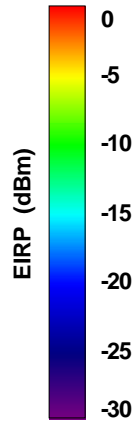

WAN Free-Space Total EIRP, 2300 MHz

Total EIRP, Right Side View

Total EIRP, Left Side View

Total EIRP, Bottom View

Total EIRP, Top View

Total EIRP, Front Face View

Total EIRP, Back Face View

WAN Free-Space Total EIRP, 2325 MHz

Total EIRP, Right Side View

Total EIRP, Left Side View

Total EIRP, Bottom View

Total EIRP, Top View

Total EIRP, Front Face View

Total EIRP, Back Face View

WAN Free-Space Total EIRP, 2350 MHz

Total EIRP, Right Side View

Total EIRP, Left Side View

Total EIRP, Bottom View

Total EIRP, Top View

Total EIRP, Front Face View

Total EIRP, Back Face View

WAN Free-Space Total EIRP, 2375MHz

Total EIRP, Right Side View

Total EIRP, Left Side View

Total EIRP, Bottom View

Total EIRP, Top View

Total EIRP, Front Face View

Total EIRP, Back Face View

WAN Free-Space Total EIRP, 2400MHz

Total EIRP, Right Side View

Total EIRP, Left Side View

Total EIRP, Bottom View