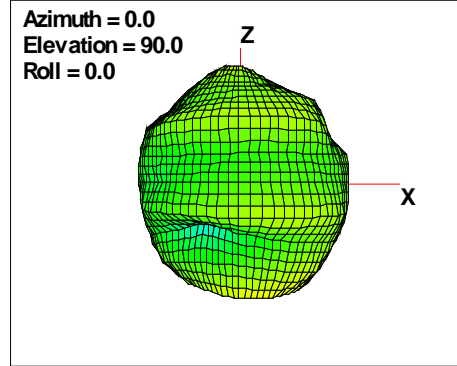

WAN Free-Space Total EIRP, 2300 MHz

Total EIRP, Right Side View

Total EIRP, Left Side View

Total EIRP, Bottom View

Total EIRP, Top View

Total EIRP, Front Face View

Total EIRP, Back Face View

WAN Free-Space Total EIRP, 2325 MHz

Total EIRP, Right Side View

Total EIRP, Left Side View

Total EIRP, Bottom View

Total EIRP, Top View

Total EIRP, Front Face View

Total EIRP, Back Face View

WAN Free-Space Total EIRP, 2350 MHz

Total EIRP, Right Side View

Total EIRP, Left Side View

Total EIRP, Bottom View

Total EIRP, Top View

Total EIRP, Front Face View

Total EIRP, Back Face View

WAN Free-Space Total EIRP, 2375MHz

Total EIRP, Right Side View

Total EIRP, Left Side View