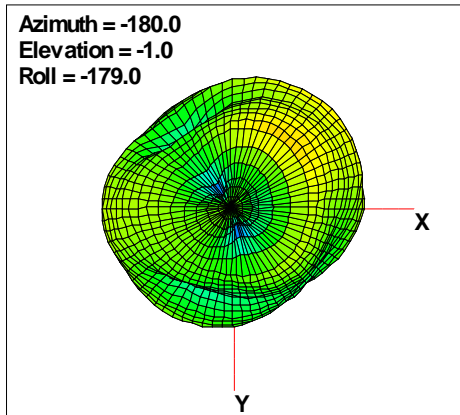

Total EIRP, Bottom View

Total EIRP, Top View

Total EIRP, Front Face View

Total EIRP, Back Face View

WAN Free-Space Total EIRP, 2400MHz

Total EIRP, Right Side View

Total EIRP, Left Side View

Total EIRP, Bottom View

Total EIRP, Top View

Total EIRP, Front Face View

Total EIRP, Back Face View

WAN Free-Space Total EIRP, 2425MHz

Total EIRP, Right Side View

Total EIRP, Left Side View

Total EIRP, Bottom View

Total EIRP, Top View

Total EIRP, Front Face View

Total EIRP, Back Face View

WAN Free-Space Total EIRP, 2450MHz

Total ERP, Right Side View

Total ERP, Left Side View

Total ERP, Bottom View

Total ERP, Top View

Total ERP, Front Face View

Total ERP, Back Face View

WAN Free-Space Total EIRP, 2475MHz

Total EIRP, Right Side View

Total EIRP, Left Side View

Total EIRP, Bottom View

Total EIRP, Top View

Total EIRP, Front Face View

Total EIRP, Back Face View