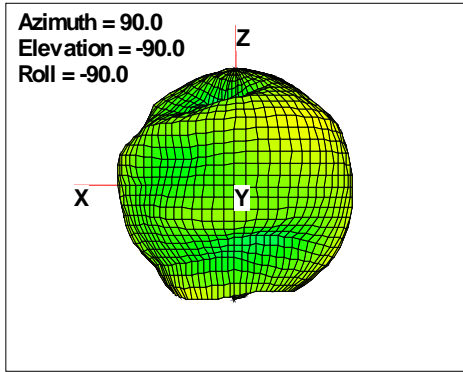

WAN Free-Space Total EIRP, 2300 MHz

Total EIRP, Right Side View

Total EIRP, Left Side View

Total EIRP, Bottom View

Total EIRP, Top View

Total EIRP, Front Face View

Total EIRP, Back Face View

WAN Free-Space Total EIRP, 2325 MHz

Total EIRP, Right Side View

Total EIRP, Left Side View

Total EIRP, Bottom View

Total EIRP, Top View

Total EIRP, Front Face View

Total EIRP, Back Face View

WAN Free-Space Total EIRP, 2350 MHz

Total EIRP, Right Side View

Total EIRP, Left Side View

Total EIRP, Bottom View

Total EIRP, Top View

Total EIRP, Front Face View

Total EIRP, Back Face View

WAN Free-Space Total EIRP, 2375MHz

Total EIRP, Right Side View

Total EIRP, Left Side View