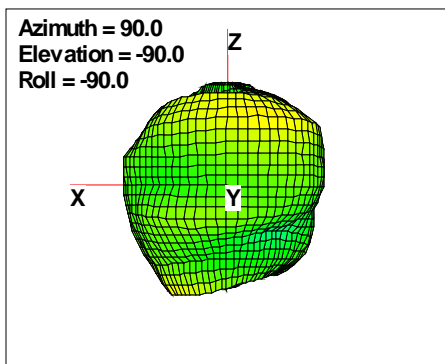

WAN Free-Space Total EIRP, 2300 MHz

Total EIRP, Right Side View

Total EIRP, Left Side View

Total EIRP, Bottom View

Total EIRP, Top View

Total EIRP, Front Face View

Total EIRP, Back Face View

WAN Free-Space Total EIRP, 2325 MHz