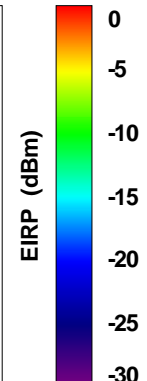

WAN Free-Space Total EIRP, 2300 MHz

Total EIRP, Right Side View

Total EIRP, Left Side View

Total EIRP, Bottom View

Total EIRP, Top View

Total EIRP, Front Face View

Total EIRP, Back Face View

WAN Free-Space Total EIRP, 2325 MHz

Total EIRP, Right Side View

Total EIRP, Left Side View

Total EIRP, Bottom View

Total EIRP, Top View

Total EIRP, Front Face View

Total EIRP, Back Face View

WAN Free-Space Total EIRP, 2350 MHz

Total EIRP, Right Side View

Total EIRP, Left Side View

Total EIRP, Bottom View

Total EIRP, Top View

Total EIRP, Front Face View

Total EIRP, Back Face View

WAN Free-Space Total EIRP, 2375MHz

Total EIRP, Right Side View

Total EIRP, Left Side View

Total EIRP, Bottom View

Total EIRP, Top View

Total EIRP, Front Face View

Total EIRP, Back Face View

WAN Free-Space Total EIRP, 2400MHz

Total EIRP, Right Side View

Total EIRP, Left Side View

Total EIRP, Bottom View