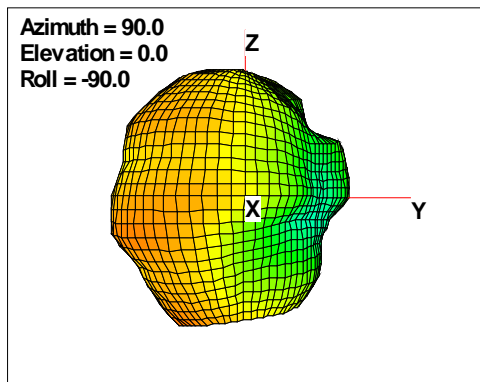

Total ERP, Back Face View

WAN Free-Space Total EIRP, 2475MHz

Total EIRP, Right Side View

Total EIRP, Left Side View

Total EIRP, Bottom View

Total EIRP, Top View

Total EIRP, Front Face View

Total EIRP, Back Face View

WAN Free-Space Total EIRP, 2500MHz

Total EIRP, Right Side View

Total EIRP, Left Side View

Total EIRP, Bottom View

Total EIRP, Top View

Total EIRP, Front Face View

Total EIRP, Back Face View

WAN Free-Space Total EIRP, 4850MHz

Total EIRP, Right Side View

Total EIRP, Left Side View

Total EIRP, Bottom View

Total EIRP, Top View

Total EIRP, Front Face View

Total EIRP, Back Face View

WAN Free-Space Total EIRP, 4900MHz

Total EIRP, Right Side View