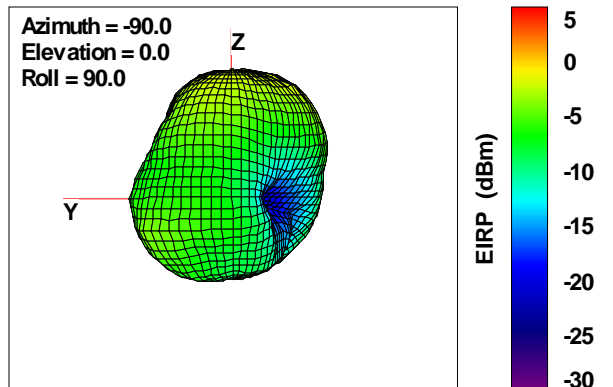

WAN Free-Space Total EIRP, 2500MHz

Total EIRP, Right Side View

Total EIRP, Left Side View

Total EIRP, Bottom View

Total EIRP, Top View

Total EIRP, Front Face View

Total EIRP, Back Face View

WAN Free-Space Total EIRP, 4850MHz

Total EIRP, Right Side View

Total EIRP, Left Side View

Total EIRP, Bottom View

Total EIRP, Top View

Total EIRP, Front Face View

Total EIRP, Back Face View

WAN Free-Space Total EIRP, 4900MHz

Total EIRP, Right Side View

Total EIRP, Left Side View

Total EIRP, Bottom View

Total EIRP, Top View

Total EIRP, Front Face View

Total EIRP, Back Face View

WAN Free-Space Total EIRP, 4925MHz

Total EIRP, Right Side View

Total EIRP, Left Side View

Total EIRP, Bottom View

Total EIRP, Top View

Total EIRP, Front Face View

Total EIRP, Back Face View

WAN Free-Space Total EIRP, 4850MHz

Total EIRP, Right Side View

Total EIRP, Left Side View

Total EIRP, Bottom View