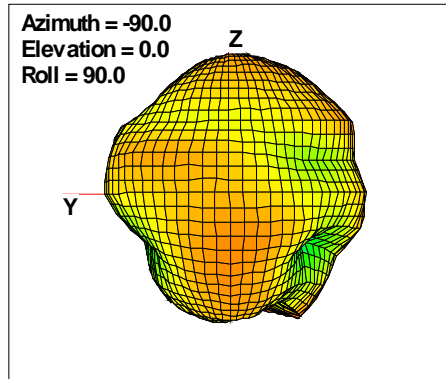

Total EIRP, Front Face View

Total EIRP, Back Face View

WAN Free-Space Total EIRP, 2450MHz

Total ERP, Right Side View

Total ERP, Left Side View

Total ERP, Bottom View

Total ERP, Top View

Total ERP, Front Face View

Total ERP, Back Face View

WAN Free-Space Total EIRP, 2475MHz

Total EIRP, Right Side View

Total EIRP, Left Side View

Total EIRP, Bottom View

Total EIRP, Top View

Total EIRP, Front Face View

Total EIRP, Back Face View

WAN Free-Space Total EIRP, 2500MHz

Total EIRP, Right Side View

Total EIRP, Left Side View

Total EIRP, Bottom View

Total EIRP, Top View

Total EIRP, Front Face View

Total EIRP, Back Face View

WAN Free-Space Total EIRP, 4850MHz