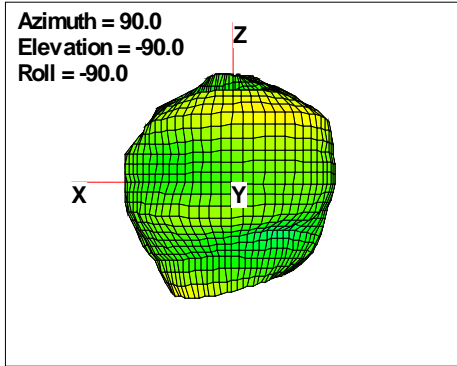

WAN Free-Space Total EIRP, 2300 MHz

Total EIRP, Right Side View

Total EIRP, Left Side View

Total EIRP, Bottom View

Total EIRP, Top View

Total EIRP, Front Face View

Total EIRP, Back Face View

WAN Free-Space Total EIRP, 2325 MHz

Total EIRP, Right Side View

Total EIRP, Left Side View

Total EIRP, Bottom View

Total EIRP, Top View

Total EIRP, Front Face View

Total EIRP, Back Face View

WAN Free-Space Total EIRP, 2350 MHz

Total EIRP, Right Side View

Total EIRP, Left Side View

Total EIRP, Bottom View

Total EIRP, Top View

Total EIRP, Front Face View

Total EIRP, Back Face View

WAN Free-Space Total EIRP, 2375MHz

Total EIRP, Right Side View

Total EIRP, Left Side View