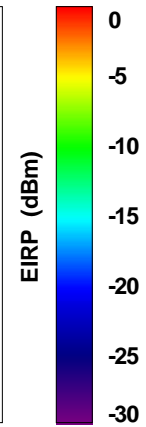

WAN Free-Space Total EIRP, 5700MHz

Total EIRP, Right Side View

Total EIRP, Left Side View

Total EIRP, Bottom View

Total EIRP, Top View

Total EIRP, Front Face View

Total EIRP, Back Face View

WAN Free-Space Total EIRP, 5825MHz

Total EIRP, Right Side View

Total EIRP, Left Side View

Total EIRP, Bottom View

Total EIRP, Top View

Total EIRP, Front Face View

Total EIRP, Back Face View

WAN Free-Space Total EIRP, 5900MHz

Total EIRP, Right Side View

Total EIRP, Left Side View

Total EIRP, Bottom View

Total EIRP, Top View

Total EIRP, Front Face View

Total EIRP, Back Face View

WAN Free-Space Total EIRP, 6000MHz

Total EIRP, Right Side View

Total EIRP, Left Side View

Total EIRP, Bottom View

Total EIRP, Top View

Total EIRP, Front Face View

Total EIRP, Back Face View