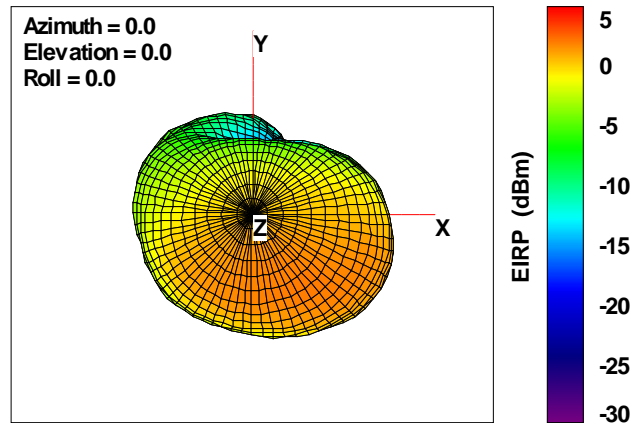

Total EIRP, Back Face View

WAN Free-Space Total EIRP, 5025MHz

Total EIRP, Right Side View

Total EIRP, Left Side View

Total EIRP, Bottom View

Total EIRP, Top View

Total EIRP, Front Face View

Total EIRP, Back Face View

WAN Free-Space Total EIRP, 5050MHz

Total EIRP, Right Side View

Total EIRP, Left Side View

Total EIRP, Bottom View

Total EIRP, Top View

Total EIRP, Front Face View

Total EIRP, Back Face View

WAN Free-Space Total EIRP, 5075MHz

Total EIRP, Right Side View

Total EIRP, Left Side View

Total EIRP, Bottom View

Total EIRP, Top View

Total EIRP, Front Face View

Total EIRP, Back Face View

WAN Free-Space Total EIRP, 5100MHz

Total EIRP, Right Side View

Total EIRP, Left Side View

Total EIRP, Bottom View

Total EIRP, Top View

Total EIRP, Front Face View

Total EIRP, Back Face View

WAN Free-Space Total EIRP, 5200MHz

Total EIRP, Right Side View

Total EIRP, Left Side View