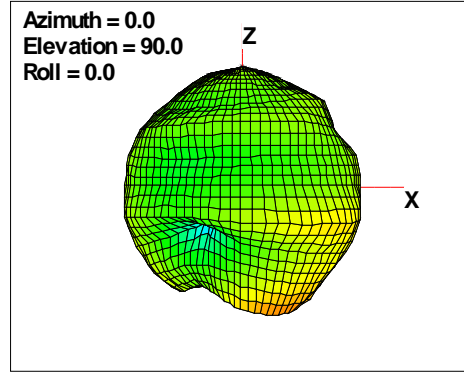

WAN Free-Space Total EIRP, 2300 MHz

Total EIRP, Right Side View

Total EIRP, Left Side View

Total EIRP, Bottom View

Total EIRP, Top View

Total EIRP, Front Face View

Total EIRP, Back Face View

WAN Free-Space Total EIRP, 2325 MHz

Total EIRP, Right Side View

Total EIRP, Left Side View

Total EIRP, Bottom View

Total EIRP, Top View

Total EIRP, Front Face View

Total EIRP, Back Face View

WAN Free-Space Total EIRP, 2350 MHz

Total EIRP, Right Side View

Total EIRP, Left Side View

Total EIRP, Bottom View

Total EIRP, Top View

Total EIRP, Front Face View

Total EIRP, Back Face View

WAN Free-Space Total EIRP, 2375MHz

Total EIRP, Right Side View

Total EIRP, Left Side View