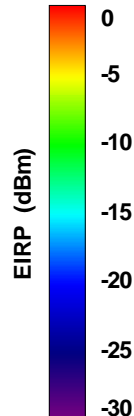

Total	Frequency (MHz)	2450	2475	2500	4850	4900	4925
	Peak Gain (dBi)	0.26593	-0.413896	-2.06245	0.306904	0.700675	0.328
	Average Gain (dB)	-4.20653	-4.54759	-6.16543	-5.54216	-5.16082	-5.86334

Total	Frequency (MHz)	4850	4975	5000	5025	5050	5075
	Peak Gain (dBi)	0.682073	2.70998	3.38764	2.794	2.22008	1.88721
	Average Gain (dB)	-5.72388	-3.86297	-3.24348	-3.75236	-4.34196	-4.72803

Total EIRP, Bottom View

Total EIRP, Top View

Total EIRP, Front Face View

Total EIRP, Back Face View

WAN Free-Space Total EIRP, 2400MHz

Total EIRP, Right Side View

Total EIRP, Left Side View

Total EIRP, Bottom View

Total EIRP, Top View

Total EIRP, Front Face View

Total EIRP, Back Face View

WAN Free-Space Total EIRP, 2425MHz

Total EIRP, Right Side View

Total EIRP, Left Side View

Total EIRP, Bottom View

Total EIRP, Top View

Total EIRP, Front Face View

Total EIRP, Back Face View

WAN Free-Space Total EIRP, 2450MHz

Total ERP, Right Side View

Total ERP, Left Side View

Total ERP, Bottom View

Total ERP, Top View

Total ERP, Front Face View