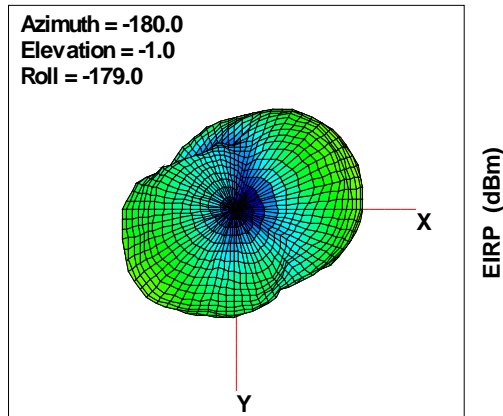

Total ERP, Back Face View

WAN Free-Space Total EIRP, 2475MHz

Total EIRP, Right Side View

Total EIRP, Left Side View

Total EIRP, Bottom View

Total EIRP, Top View

Total EIRP, Front Face View

Total EIRP, Back Face View

WAN Free-Space Total EIRP, 2500MHz

Total EIRP, Right Side View

Total EIRP, Left Side View

Total EIRP, Bottom View

Total EIRP, Top View

Total EIRP, Front Face View

Total EIRP, Back Face View

WAN Free-Space Total EIRP, 4850MHz

Total EIRP, Right Side View

Total EIRP, Left Side View

Total EIRP, Bottom View

Total EIRP, Top View

Total EIRP, Front Face View

Total EIRP, Back Face View

WAN Free-Space Total EIRP, 4900MHz

Total EIRP, Right Side View

Total EIRP, Left Side View

Total EIRP, Bottom View

Total EIRP, Top View

Total EIRP, Front Face View

Total EIRP, Back Face View

WAN Free-Space Total EIRP, 4925MHz

Total EIRP, Right Side View

Total EIRP, Left Side View