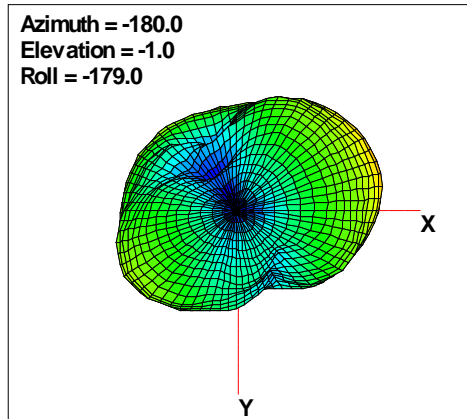

WAN Free-Space Total EIRP, 5050MHz

Total EIRP, Right Side View

Total EIRP, Left Side View

Total EIRP, Bottom View

Total EIRP, Top View

Total EIRP, Front Face View

Total EIRP, Back Face View

WAN Free-Space Total EIRP, 5075MHz

Total EIRP, Right Side View

Total EIRP, Left Side View

Total EIRP, Bottom View

Total EIRP, Top View

Total EIRP, Front Face View

Total EIRP, Back Face View

WAN Free-Space Total EIRP, 5100MHz

Total EIRP, Right Side View

Total EIRP, Left Side View

Total EIRP, Bottom View

Total EIRP, Top View

Total EIRP, Front Face View

Total EIRP, Back Face View

WAN Free-Space Total EIRP, 5200MHz

Total EIRP, Right Side View

Total EIRP, Left Side View

Total EIRP, Bottom View

Total EIRP, Top View

Total EIRP, Front Face View

Total EIRP, Back Face View

WAN Free-Space Total EIRP, 5300MHz

Total EIRP, Right Side View

Total EIRP, Left Side View

Total EIRP, Bottom View