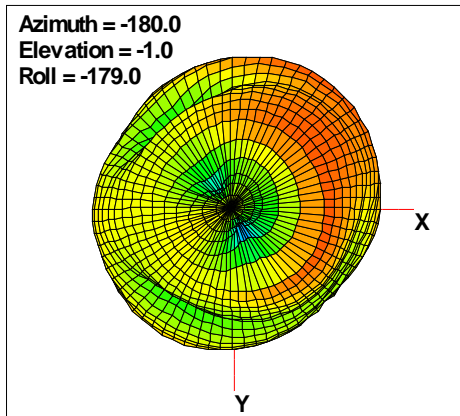

Total EIRP, Left Side View

Total EIRP, Bottom View

Total EIRP, Top View

Total EIRP, Front Face View

Total EIRP, Back Face View

WAN Free-Space Total EIRP, 2375MHz

Total EIRP, Right Side View

Total EIRP, Left Side View

Total EIRP, Bottom View

Total EIRP, Top View

Total EIRP, Front Face View

Total EIRP, Back Face View

WAN Free-Space Total EIRP, 2400MHz

Total EIRP, Right Side View

Total EIRP, Left Side View

Total EIRP, Bottom View

Total EIRP, Top View

Total EIRP, Front Face View

Total EIRP, Back Face View

WAN Free-Space Total EIRP, 2425MHz

Total EIRP, Right Side View

Total EIRP, Left Side View

Total EIRP, Bottom View

Total EIRP, Top View

Total EIRP, Front Face View

Total EIRP, Back Face View

WAN Free-Space Total EIRP, 2450MHz

Total ERP, Right Side View

Total ERP, Left Side View

Total ERP, Bottom View

Total ERP, Top View

Total ERP, Front Face View