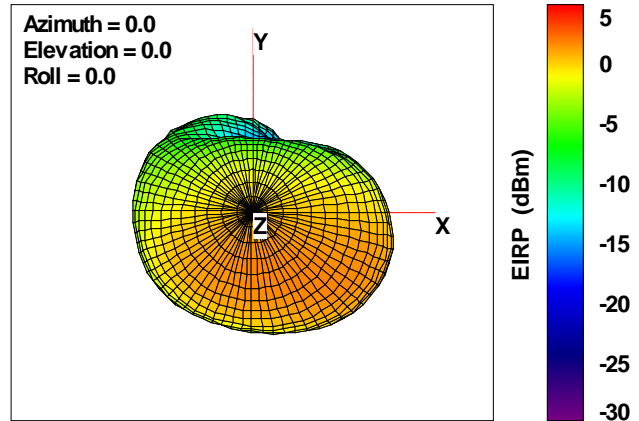

Total EIRP, Back Face View

WAN Free-Space Total EIRP, 5025MHz

Total EIRP, Right Side View

Total EIRP, Left Side View

Total EIRP, Bottom View

Total EIRP, Top View

Total EIRP, Front Face View

Total EIRP, Back Face View

WAN Free-Space Total EIRP, 5050MHz

Total EIRP, Right Side View

Total EIRP, Left Side View

Total EIRP, Bottom View

Total EIRP, Top View

Total EIRP, Front Face View

Total EIRP, Back Face View

WAN Free-Space Total EIRP, 5075MHz

Total EIRP, Right Side View

Total EIRP, Left Side View

Total EIRP, Bottom View

Total EIRP, Top View

Total EIRP, Front Face View

Total EIRP, Back Face View

WAN Free-Space Total EIRP, 5100MHz

Total EIRP, Right Side View

Total EIRP, Left Side View

Total EIRP, Bottom View

Total EIRP, Top View

Total EIRP, Front Face View

Total EIRP, Back Face View

WAN Free-Space Total EIRP, 5200MHz

Total EIRP, Right Side View

Total EIRP, Left Side View