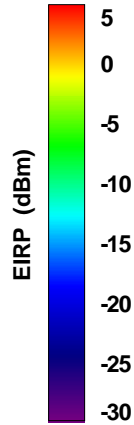

Total EIRP, Top View

Total EIRP, Front Face View

Total EIRP, Back Face View

WAN Free-Space Total EIRP, 5400MHz

Total EIRP, Right Side View

Total EIRP, Left Side View

Total EIRP, Bottom View

Total EIRP, Top View

Total EIRP, Front Face View

Total EIRP, Back Face View

WAN Free-Space Total EIRP, 5500MHz

Total EIRP, Right Side View

Total EIRP, Left Side View

Total EIRP, Bottom View

Total EIRP, Top View

Total EIRP, Front Face View

Total EIRP, Back Face View

WAN Free-Space Total EIRP, 5600MHz

Total EIRP, Right Side View

Total EIRP, Left Side View

Total EIRP, Bottom View

Total EIRP, Top View

Total EIRP, Front Face View

Total EIRP, Back Face View

WAN Free-Space Total EIRP, 5700MHz

Total EIRP, Right Side View

Total EIRP, Left Side View

Total EIRP, Bottom View

Total EIRP, Top View

Total EIRP, Front Face View

Total EIRP, Back Face View

WAN Free-Space Total EIRP, 5825MHz