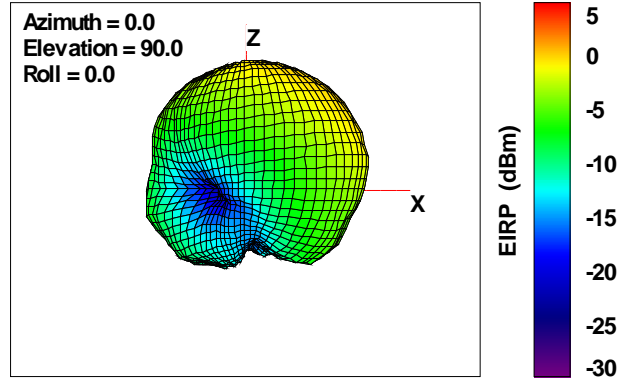

Total ERP, Back Face View

WAN Free-Space Total EIRP, 2475MHz

Total EIRP, Right Side View

Total EIRP, Left Side View

Total EIRP, Bottom View

Total EIRP, Top View

Total EIRP, Front Face View

Total EIRP, Back Face View

WAN Free-Space Total EIRP, 2500MHz

Total EIRP, Right Side View

Total EIRP, Left Side View

Total EIRP, Bottom View

Total EIRP, Top View

Total EIRP, Front Face View

Total EIRP, Back Face View

WAN Free-Space Total EIRP, 4850MHz

Total EIRP, Right Side View

Total EIRP, Left Side View

Total EIRP, Bottom View

Total EIRP, Top View

Total EIRP, Front Face View

Total EIRP, Back Face View

WAN Free-Space Total EIRP, 4900MHz

Total EIRP, Right Side View

Total EIRP, Left Side View

Total EIRP, Bottom View

Total EIRP, Top View

Total EIRP, Front Face View

Total EIRP, Back Face View

WAN Free-Space Total EIRP, 4925MHz

Total EIRP, Right Side View

Total EIRP, Left Side View