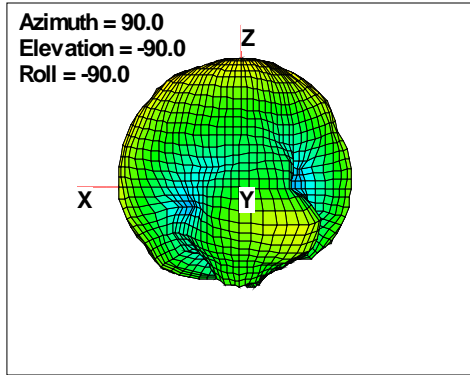

WAN Free-Space Total EIRP, 5700MHz

Total EIRP, Right Side View

Total EIRP, Left Side View

Total EIRP, Bottom View

Total EIRP, Top View

Total EIRP, Front Face View

Total EIRP, Back Face View

WAN Free-Space Total EIRP, 5825MHz

Total EIRP, Right Side View

Total EIRP, Left Side View

Total EIRP, Bottom View

Total EIRP, Top View

Total EIRP, Front Face View

Total EIRP, Back Face View

WAN Free-Space Total EIRP, 5900MHz

Total EIRP, Right Side View

Total EIRP, Left Side View

Total EIRP, Bottom View

Total EIRP, Top View

Total EIRP, Front Face View

Total EIRP, Back Face View

WAN Free-Space Total EIRP, 6000MHz

Total EIRP, Right Side View

Total EIRP, Left Side View