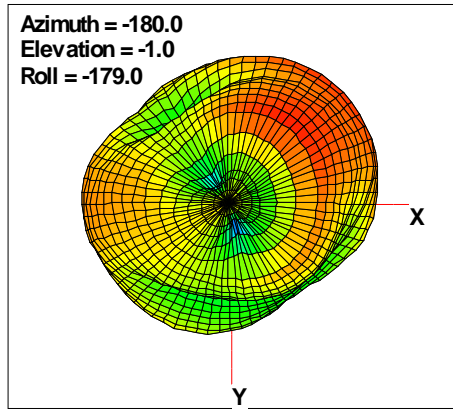

Total EIRP, Front Face View

Total EIRP, Back Face View

WAN Free-Space Total EIRP, 2450MHz

Total ERP, Right Side View

Total ERP, Left Side View

Total ERP, Bottom View

Total ERP, Top View

Total ERP, Front Face View

Total ERP, Back Face View

WAN Free-Space Total EIRP, 2475MHz

Total EIRP, Right Side View

Total EIRP, Left Side View

Total EIRP, Bottom View

Total EIRP, Top View

Total EIRP, Front Face View

Total EIRP, Back Face View

WAN Free-Space Total EIRP, 2500MHz

Total EIRP, Right Side View

Total EIRP, Left Side View

Total EIRP, Bottom View

Total EIRP, Top View

Total EIRP, Front Face View

Total EIRP, Back Face View

WAN Free-Space Total EIRP, 4850MHz