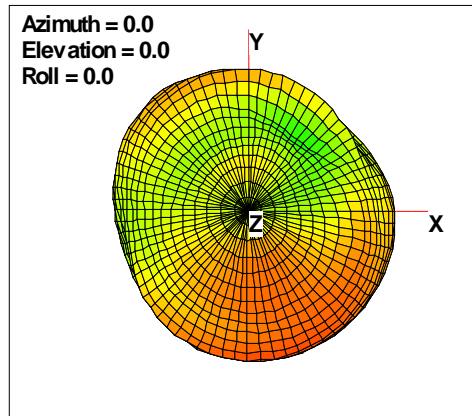

Total EIRP, Left Side View

Total EIRP, Bottom View

Total EIRP, Top View

Total EIRP, Front Face View

Total EIRP, Back Face View

WAN Free-Space Total EIRP, 2375MHz

Total EIRP, Right Side View

Total EIRP, Left Side View

Total EIRP, Bottom View

Total EIRP, Top View

Total EIRP, Front Face View

Total EIRP, Back Face View

WAN Free-Space Total EIRP, 2400MHz

Total EIRP, Right Side View

Total EIRP, Left Side View

Total EIRP, Bottom View

Total EIRP, Top View

Total EIRP, Front Face View

Total EIRP, Back Face View

WAN Free-Space Total EIRP, 2425MHz

Total EIRP, Right Side View

Total EIRP, Left Side View

Total EIRP, Bottom View

Total EIRP, Top View

Total EIRP, Front Face View

Total EIRP, Back Face View

WAN Free-Space Total EIRP, 2450MHz

Total ERP, Right Side View

Total ERP, Left Side View

Total ERP, Bottom View

Total ERP, Top View

Total ERP, Front Face View