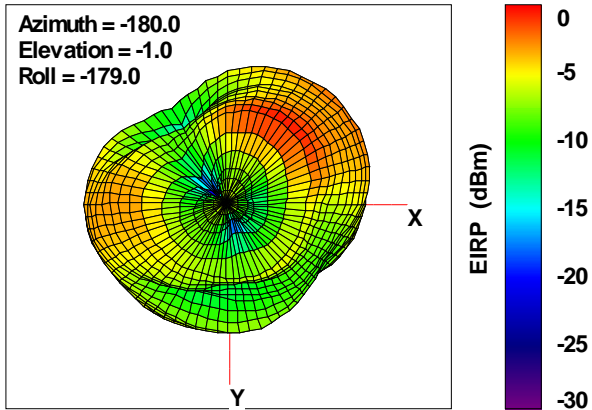

Total EIRP, Right Side View

Total EIRP, Left Side View

Total EIRP, Bottom View

Total EIRP, Top View

Total EIRP, Front Face View

Total EIRP, Back Face View

WAN Free-Space Total EIRP, 2350 MHz

Total EIRP, Right Side View

Total EIRP, Left Side View

Total EIRP, Bottom View

Total EIRP, Top View

Total EIRP, Front Face View

Total EIRP, Back Face View

WAN Free-Space Total EIRP, 2375MHz

Total EIRP, Right Side View

Total EIRP, Left Side View

Total EIRP, Bottom View

Total EIRP, Top View

Total EIRP, Front Face View

Total EIRP, Back Face View

WAN Free-Space Total EIRP, 2400MHz

Total EIRP, Right Side View

Total EIRP, Left Side View

Total EIRP, Bottom View

Total EIRP, Top View

Total EIRP, Front Face View

Total EIRP, Back Face View

WAN Free-Space Total EIRP, 2425MHz

Total EIRP, Right Side View

Total EIRP, Left Side View

Total EIRP, Bottom View

Total EIRP, Top View