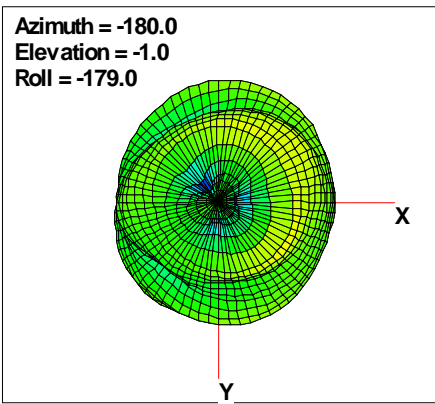

WAN Free-Space Total EIRP, 2300 MHz

Total EIRP, Right Side View

Total EIRP, Left Side View

Total EIRP, Bottom View

Total EIRP, Top View

Total EIRP, Front Face View

Total EIRP, Back Face View

WAN Free-Space Total EIRP, 2325 MHz

Total EIRP, Right Side View

Total EIRP, Left Side View

Total EIRP, Bottom View

Total EIRP, Top View

Total EIRP, Front Face View

Total EIRP, Back Face View

WAN Free-Space Total EIRP, 2350 MHz

Total EIRP, Right Side View

Total EIRP, Left Side View

Total EIRP, Bottom View

Total EIRP, Top View

Total EIRP, Front Face View

Total EIRP, Back Face View

WAN Free-Space Total EIRP, 2375MHz

Total EIRP, Right Side View

Total EIRP, Left Side View