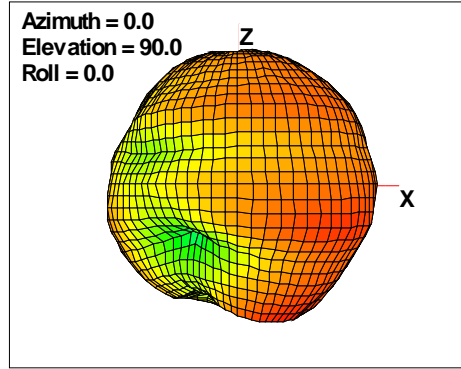

Total EIRP, Front Face View

Total EIRP, Back Face View

WAN Free-Space Total EIRP, 2450MHz

Total ERP, Right Side View

Total ERP, Left Side View

Total ERP, Bottom View

Total ERP, Top View

Total ERP, Front Face View

Total ERP, Back Face View

WAN Free-Space Total EIRP, 2475MHz

Total EIRP, Right Side View

Total EIRP, Left Side View

Total EIRP, Bottom View

Total EIRP, Top View

Total EIRP, Front Face View

Total EIRP, Back Face View

WAN Free-Space Total EIRP, 2500MHz

Total EIRP, Right Side View

Total EIRP, Left Side View

Total EIRP, Bottom View

Total EIRP, Top View

Total EIRP, Front Face View

Total EIRP, Back Face View

WAN Free-Space Total EIRP, 4850MHz