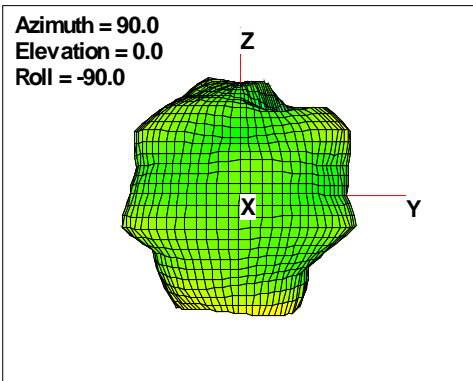

WAN Free-Space Total EIRP, 2300 MHz

Total EIRP, Right Side View

Total EIRP, Left Side View

Total EIRP, Bottom View

Total EIRP, Top View

Total EIRP, Front Face View

Total EIRP, Back Face View

WAN Free-Space Total EIRP, 2325 MHz

Total EIRP, Right Side View

Total EIRP, Left Side View

Total EIRP, Bottom View

Total EIRP, Top View

Total EIRP, Front Face View

Total EIRP, Back Face View

WAN Free-Space Total EIRP, 2350 MHz

Total EIRP, Right Side View

Total EIRP, Left Side View

Total EIRP, Bottom View

Total EIRP, Top View

Total EIRP, Front Face View

Total EIRP, Back Face View

WAN Free-Space Total EIRP, 2375MHz

Total EIRP, Right Side View

Total EIRP, Left Side View

Total EIRP, Bottom View

Total EIRP, Top View

Total EIRP, Front Face View

Total EIRP, Back Face View

WAN Free-Space Total EIRP, 2400MHz

Total EIRP, Right Side View

Total EIRP, Left Side View

Total EIRP, Bottom View