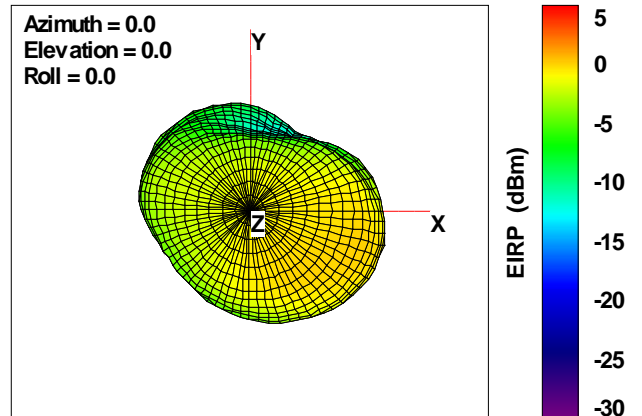

WAN Free-Space Total EIRP, 2500MHz

Total EIRP, Right Side View

Total EIRP, Left Side View

Total EIRP, Bottom View

Total EIRP, Top View

Total EIRP, Front Face View

Total EIRP, Back Face View

WAN Free-Space Total EIRP, 4850MHz

Total EIRP, Right Side View

Total EIRP, Left Side View

Total EIRP, Bottom View

Total EIRP, Top View

Total EIRP, Front Face View

Total EIRP, Back Face View

WAN Free-Space Total EIRP, 4900MHz

Total EIRP, Right Side View

Total EIRP, Left Side View

Total EIRP, Bottom View

Total EIRP, Top View

Total EIRP, Front Face View

Total EIRP, Back Face View

WAN Free-Space Total EIRP, 4925MHz

Total EIRP, Right Side View

Total EIRP, Left Side View

Total EIRP, Bottom View

Total EIRP, Top View

Total EIRP, Front Face View

Total EIRP, Back Face View

WAN Free-Space Total EIRP, 4850MHz

Total EIRP, Right Side View

Total EIRP, Left Side View

Total EIRP, Bottom View