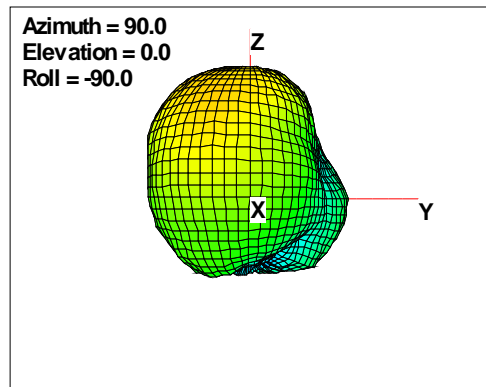

WAN Free-Space Total EIRP, 2500MHz

Total EIRP, Right Side View

Total EIRP, Left Side View

Total EIRP, Bottom View

Total EIRP, Top View

Total EIRP, Front Face View

Total EIRP, Back Face View

WAN Free-Space Total EIRP, 4850MHz

Total EIRP, Right Side View

Total EIRP, Left Side View

Total EIRP, Bottom View

Total EIRP, Top View

Total EIRP, Front Face View

Total EIRP, Back Face View

WAN Free-Space Total EIRP, 4900MHz

Total EIRP, Right Side View

Total EIRP, Left Side View

Total EIRP, Bottom View

Total EIRP, Top View

Total EIRP, Front Face View

Total EIRP, Back Face View

WAN Free-Space Total EIRP, 4925MHz

Total EIRP, Right Side View

Total EIRP, Left Side View

Total EIRP, Bottom View

Total EIRP, Top View

Total EIRP, Front Face View

Total EIRP, Back Face View

WAN Free-Space Total EIRP, 4850MHz

Total EIRP, Right Side View

Total EIRP, Left Side View

Total EIRP, Bottom View