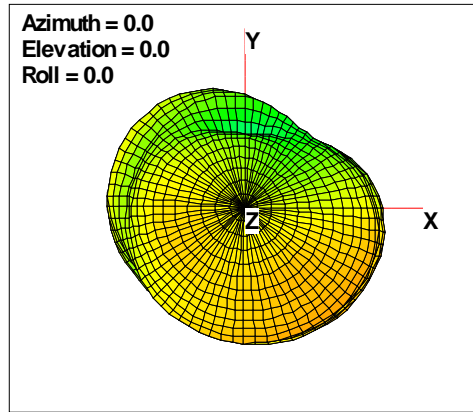

Total ERP, Back Face View

WAN Free-Space Total EIRP, 2475MHz

Total EIRP, Right Side View

Total EIRP, Left Side View

Total EIRP, Bottom View

Total EIRP, Top View

Total EIRP, Front Face View

Total EIRP, Back Face View

WAN Free-Space Total EIRP, 2500MHz

Total EIRP, Right Side View

Total EIRP, Left Side View

Total EIRP, Bottom View

Total EIRP, Top View

Total EIRP, Front Face View

Total EIRP, Back Face View

WAN Free-Space Total EIRP, 4850MHz

Total EIRP, Right Side View

Total EIRP, Left Side View

Total EIRP, Bottom View

Total EIRP, Top View

Total EIRP, Front Face View

Total EIRP, Back Face View

WAN Free-Space Total EIRP, 4900MHz

Total EIRP, Right Side View