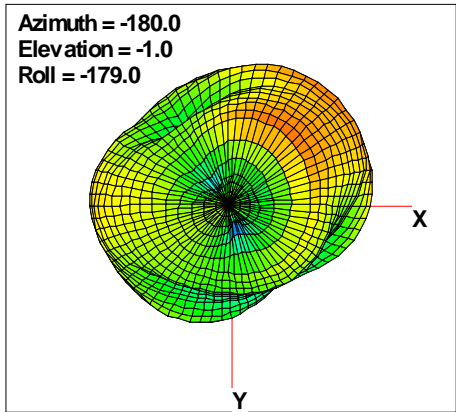

Total ERP, Back Face View

WAN Free-Space Total EIRP, 2475MHz

Total EIRP, Right Side View

Total EIRP, Left Side View

Total EIRP, Bottom View

Total EIRP, Top View

Total EIRP, Front Face View

Total EIRP, Back Face View

WAN Free-Space Total EIRP, 2500MHz

Total EIRP, Right Side View

Total EIRP, Left Side View

Total EIRP, Bottom View

Total EIRP, Top View

Total EIRP, Front Face View

Total EIRP, Back Face View

WAN Free-Space Total EIRP, 4850MHz

Total EIRP, Right Side View

Total EIRP, Left Side View

Total EIRP, Bottom View

Total EIRP, Top View

Total EIRP, Front Face View

Total EIRP, Back Face View

WAN Free-Space Total EIRP, 4900MHz

Total EIRP, Right Side View

Total EIRP, Left Side View

Total EIRP, Bottom View

Total EIRP, Top View

Total EIRP, Front Face View

Total EIRP, Back Face View

WAN Free-Space Total EIRP, 4925MHz

Total EIRP, Right Side View

Total EIRP, Left Side View