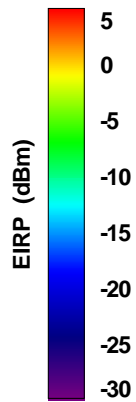

Total EIRP, Top View

Total EIRP, Front Face View

Total EIRP, Back Face View

WAN Free-Space Total EIRP, 5400MHz

Total EIRP, Right Side View

Total EIRP, Left Side View

Total EIRP, Bottom View

Total EIRP, Top View

Total EIRP, Front Face View

Total EIRP, Back Face View

WAN Free-Space Total EIRP, 5500MHz

Total EIRP, Right Side View

Total EIRP, Left Side View

Total EIRP, Bottom View

Total EIRP, Top View

Total EIRP, Front Face View

Total EIRP, Back Face View

WAN Free-Space Total EIRP, 5600MHz

Total EIRP, Right Side View

Total EIRP, Left Side View

Total EIRP, Bottom View

Total EIRP, Top View

Total EIRP, Front Face View

Total EIRP, Back Face View

WAN Free-Space Total EIRP, 5700MHz

Total EIRP, Right Side View

Total EIRP, Left Side View

Total EIRP, Bottom View

Total EIRP, Top View

Total EIRP, Front Face View

Total EIRP, Back Face View

WAN Free-Space Total EIRP, 5825MHz