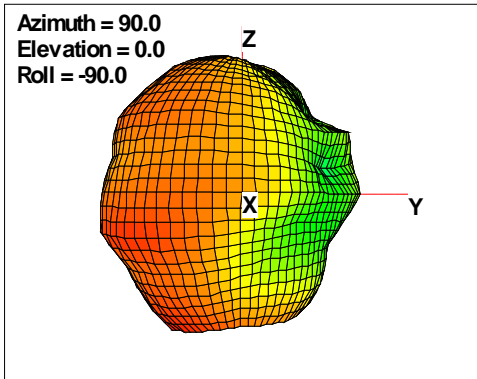

Total EIRP, Front Face View

Total EIRP, Back Face View

WAN Free-Space Total EIRP, 2450MHz

Total ERP, Right Side View

Total ERP, Left Side View

Total ERP, Bottom View

Total ERP, Top View

Total ERP, Front Face View

Total ERP, Back Face View

WAN Free-Space Total EIRP, 2475MHz

Total EIRP, Right Side View

Total EIRP, Left Side View

Total EIRP, Bottom View

Total EIRP, Top View

Total EIRP, Front Face View

Total EIRP, Back Face View

WAN Free-Space Total EIRP, 2500MHz

Total EIRP, Right Side View

Total EIRP, Left Side View

Total EIRP, Bottom View

Total EIRP, Top View

Total EIRP, Front Face View

Total EIRP, Back Face View

WAN Free-Space Total EIRP, 4850MHz