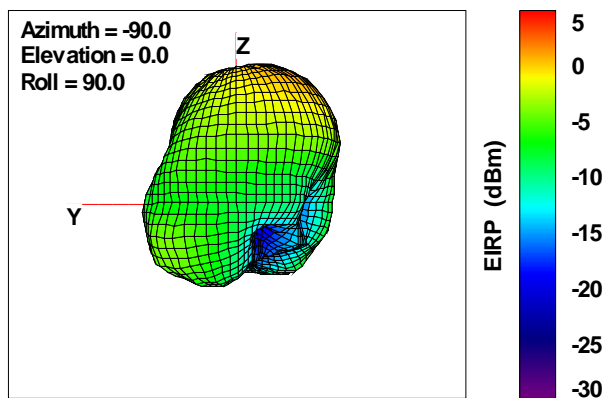

WAN Free-Space Total EIRP, 5050MHz

Total EIRP, Right Side View

Total EIRP, Left Side View

Total EIRP, Bottom View

Total EIRP, Top View

Total EIRP, Front Face View

Total EIRP, Back Face View

WAN Free-Space Total EIRP, 5075MHz

Total EIRP, Right Side View

Total EIRP, Left Side View

Total EIRP, Bottom View

Total EIRP, Top View

Total EIRP, Front Face View

Total EIRP, Back Face View

WAN Free-Space Total EIRP, 5100MHz

Total EIRP, Right Side View

Total EIRP, Left Side View

Total EIRP, Bottom View

Total EIRP, Top View

Total EIRP, Front Face View

Total EIRP, Back Face View

WAN Free-Space Total EIRP, 5200MHz

Total EIRP, Right Side View

Total EIRP, Left Side View

Total EIRP, Bottom View

Total EIRP, Top View

Total EIRP, Front Face View

Total EIRP, Back Face View

WAN Free-Space Total EIRP, 5300MHz

Total EIRP, Right Side View

Total EIRP, Left Side View

Total EIRP, Bottom View