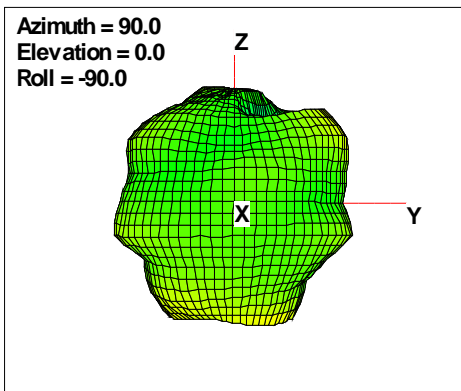

WAN Free-Space Total EIRP, 2300 MHz

Total EIRP, Right Side View

Total EIRP, Left Side View

Total EIRP, Bottom View

Total EIRP, Top View

Total EIRP, Front Face View

Total EIRP, Back Face View

WAN Free-Space Total EIRP, 2325 MHz

Total EIRP, Right Side View

Total EIRP, Left Side View

Total EIRP, Bottom View

Total EIRP, Top View

Total EIRP, Front Face View

Total EIRP, Back Face View

WAN Free-Space Total EIRP, 2350 MHz

Total EIRP, Right Side View

Total EIRP, Left Side View

Total EIRP, Bottom View

Total EIRP, Top View

Total EIRP, Front Face View

Total EIRP, Back Face View

WAN Free-Space Total EIRP, 2375MHz

Total EIRP, Right Side View

Total EIRP, Left Side View