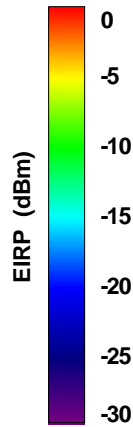

WAN Free-Space Total EIRP, 5700MHz

Total EIRP, Right Side View

Total EIRP, Left Side View

Total EIRP, Bottom View

Total EIRP, Top View

Total EIRP, Front Face View

Total EIRP, Back Face View

WAN Free-Space Total EIRP, 5825MHz

Total EIRP, Right Side View

Total EIRP, Left Side View

Total EIRP, Bottom View

Total EIRP, Top View

Total EIRP, Front Face View

Total EIRP, Back Face View

WAN Free-Space Total EIRP, 5900MHz

Total EIRP, Right Side View

Total EIRP, Left Side View

Total EIRP, Bottom View

Total EIRP, Top View

Total EIRP, Front Face View

Total EIRP, Back Face View

WAN Free-Space Total EIRP, 6000MHz

Total EIRP, Right Side View

Total EIRP, Left Side View

Total EIRP, Bottom View

Total EIRP, Top View

Total EIRP, Front Face View

Total EIRP, Back Face View