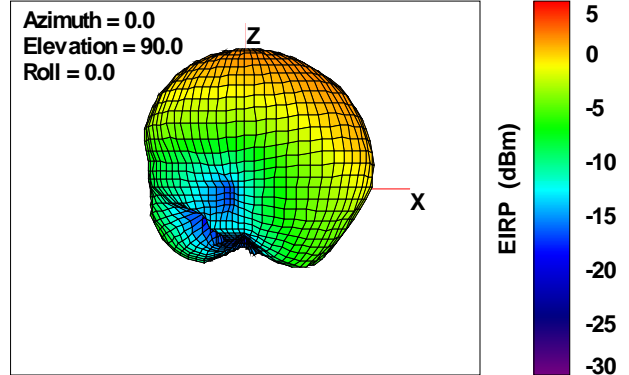

WAN Free-Space Total EIRP, 5050MHz

Total EIRP, Right Side View

Total EIRP, Left Side View

Total EIRP, Bottom View

Total EIRP, Top View

Total EIRP, Front Face View

Total EIRP, Back Face View

WAN Free-Space Total EIRP, 5075MHz

Total EIRP, Right Side View

Total EIRP, Left Side View

Total EIRP, Bottom View

Total EIRP, Top View

Total EIRP, Front Face View

Total EIRP, Back Face View

WAN Free-Space Total EIRP, 5100MHz

Total EIRP, Right Side View

Total EIRP, Left Side View

Total EIRP, Bottom View

Total EIRP, Top View

Total EIRP, Front Face View

Total EIRP, Back Face View

WAN Free-Space Total EIRP, 5200MHz

Total EIRP, Right Side View

Total EIRP, Left Side View