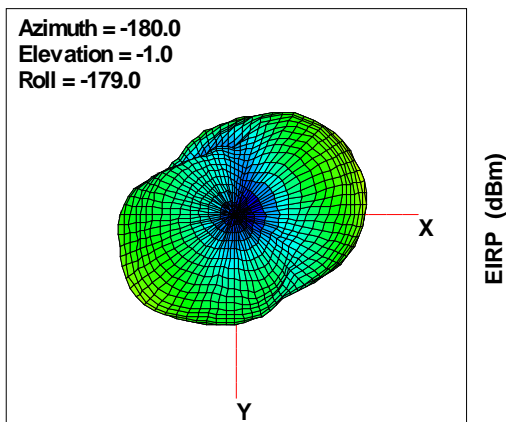

WAN Free-Space Total EIRP, 2500MHz

Total EIRP, Right Side View

Total EIRP, Left Side View

Total EIRP, Bottom View

Total EIRP, Top View

Total EIRP, Front Face View

Total EIRP, Back Face View

WAN Free-Space Total EIRP, 4850MHz

Total EIRP, Right Side View

Total EIRP, Left Side View

Total EIRP, Bottom View

Total EIRP, Top View

Total EIRP, Front Face View

Total EIRP, Back Face View

WAN Free-Space Total EIRP, 4900MHz

Total EIRP, Right Side View

Total EIRP, Left Side View

Total EIRP, Bottom View

Total EIRP, Top View

Total EIRP, Front Face View

Total EIRP, Back Face View

WAN Free-Space Total EIRP, 4925MHz

Total EIRP, Right Side View

Total EIRP, Left Side View

Total EIRP, Bottom View

Total EIRP, Top View

Total EIRP, Front Face View

Total EIRP, Back Face View

WAN Free-Space Total EIRP, 4850MHz

Total EIRP, Right Side View

Total EIRP, Left Side View

Total EIRP, Bottom View