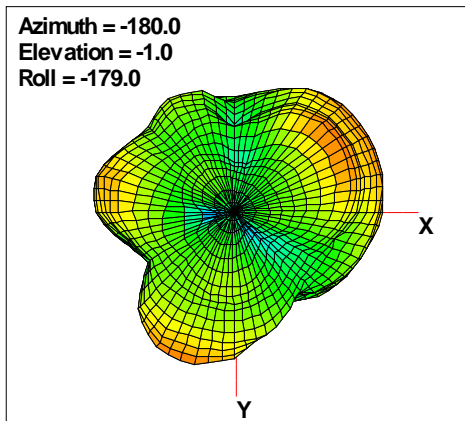

WAN Free-Space Total EIRP, 5700MHz

Total EIRP, Right Side View

Total EIRP, Left Side View

Total EIRP, Bottom View

Total EIRP, Top View

Total EIRP, Front Face View

Total EIRP, Back Face View

WAN Free-Space Total EIRP, 5825MHz

Total EIRP, Right Side View

Total EIRP, Left Side View

Total EIRP, Bottom View

Total EIRP, Top View

Total EIRP, Front Face View

Total EIRP, Back Face View

WAN Free-Space Total EIRP, 5900MHz

Total EIRP, Right Side View

Total EIRP, Left Side View

Total EIRP, Bottom View

Total EIRP, Top View

Total EIRP, Front Face View

Total EIRP, Back Face View

WAN Free-Space Total EIRP, 6000MHz

Total EIRP, Right Side View

Total EIRP, Left Side View

Total EIRP, Bottom View

Total EIRP, Top View

Total EIRP, Front Face View

Total EIRP, Back Face View