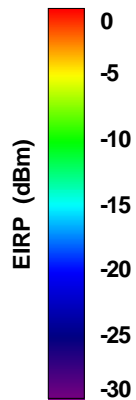

WAN Free-Space Total EIRP, 5700MHz

Total EIRP, Right Side View

Total EIRP, Left Side View

Total EIRP, Bottom View

Total EIRP, Top View

Total EIRP, Front Face View

Total EIRP, Back Face View

WAN Free-Space Total EIRP, 5825MHz

Total EIRP, Right Side View

Total EIRP, Left Side View

Total EIRP, Bottom View

Total EIRP, Top View

Total EIRP, Front Face View

Total EIRP, Back Face View

WAN Free-Space Total EIRP, 5900MHz

Total EIRP, Right Side View

Total EIRP, Left Side View

Total EIRP, Bottom View

Total EIRP, Top View

Total EIRP, Front Face View

Total EIRP, Back Face View

WAN Free-Space Total EIRP, 6000MHz

Total EIRP, Right Side View

Total EIRP, Left Side View

Total EIRP, Bottom View

Total EIRP, Top View

Total EIRP, Front Face View

Total EIRP, Back Face View