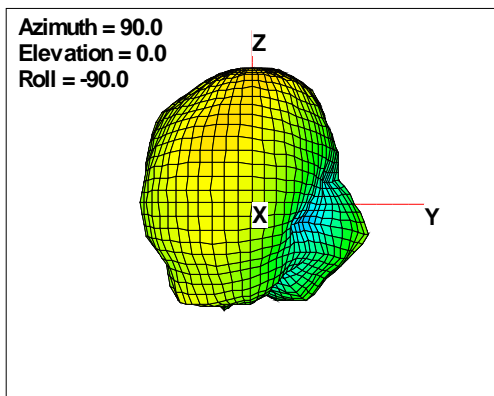

WAN Free-Space Total EIRP, 5700MHz

Total EIRP, Right Side View

Total EIRP, Left Side View

Total EIRP, Bottom View

Total EIRP, Top View

Total EIRP, Front Face View

Total EIRP, Back Face View

WAN Free-Space Total EIRP, 5825MHz

Total EIRP, Right Side View

Total EIRP, Left Side View

Total EIRP, Bottom View

Total EIRP, Top View

Total EIRP, Front Face View

Total EIRP, Back Face View

WAN Free-Space Total EIRP, 5900MHz

Total EIRP, Right Side View

Total EIRP, Left Side View

Total EIRP, Bottom View

Total EIRP, Top View

Total EIRP, Front Face View

Total EIRP, Back Face View

WAN Free-Space Total EIRP, 6000MHz

Total EIRP, Right Side View

Total EIRP, Left Side View

Total EIRP, Bottom View

Total EIRP, Top View

Total EIRP, Front Face View

Total EIRP, Back Face View