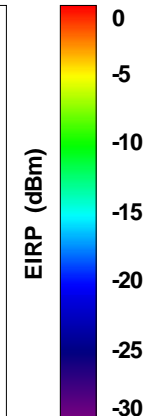

Total EIRP, Left Side View

Total EIRP, Bottom View

Total EIRP, Top View

Total EIRP, Front Face View

Total EIRP, Back Face View

WAN Free-Space Total EIRP, 2375MHz

Total EIRP, Right Side View

Total EIRP, Left Side View

Total EIRP, Bottom View

Total EIRP, Top View

Total EIRP, Front Face View

Total EIRP, Back Face View

WAN Free-Space Total EIRP, 2400MHz

Total EIRP, Right Side View

Total EIRP, Left Side View

Total EIRP, Bottom View

Total EIRP, Top View

Total EIRP, Front Face View

Total EIRP, Back Face View

WAN Free-Space Total EIRP, 2425MHz

Total EIRP, Right Side View

Total EIRP, Left Side View

Total EIRP, Bottom View

Total EIRP, Top View

Total EIRP, Front Face View

Total EIRP, Back Face View

WAN Free-Space Total EIRP, 2450MHz

Total ERP, Right Side View

Total ERP, Left Side View

Total ERP, Bottom View

Total ERP, Top View

Total ERP, Front Face View