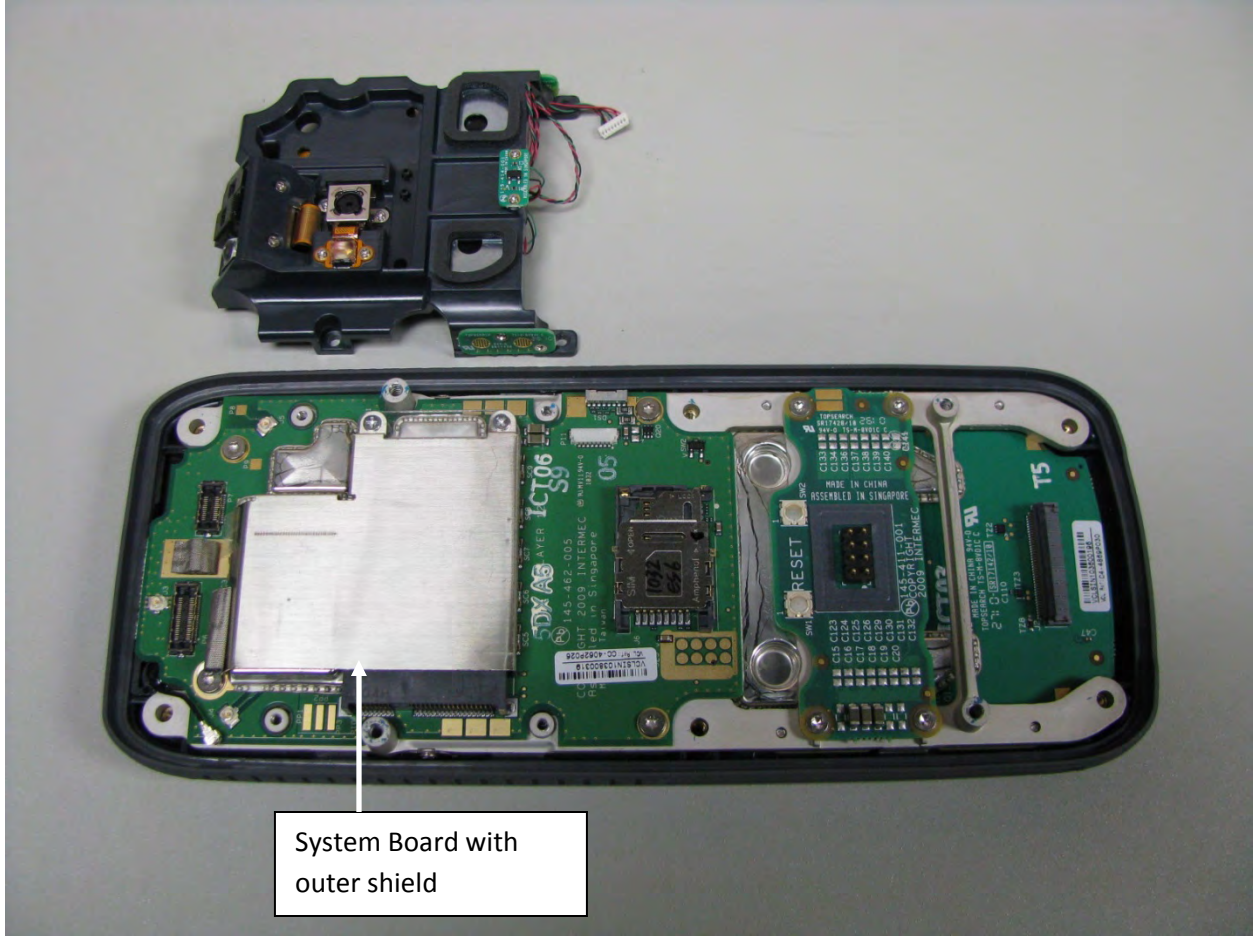

Model 1000CP02

Scan Engine

System Board with
outer shield

System Board with 2nd shield

2nd shield removed

Radio module with shield

Back of system board

Radio module without shield

Radio module with shield

Antenna
Location

Front plastic shell of
computer

**WLAN/Bluetooth
Antenna Carrier**

**WLAN/Bluetooth
Antenna**