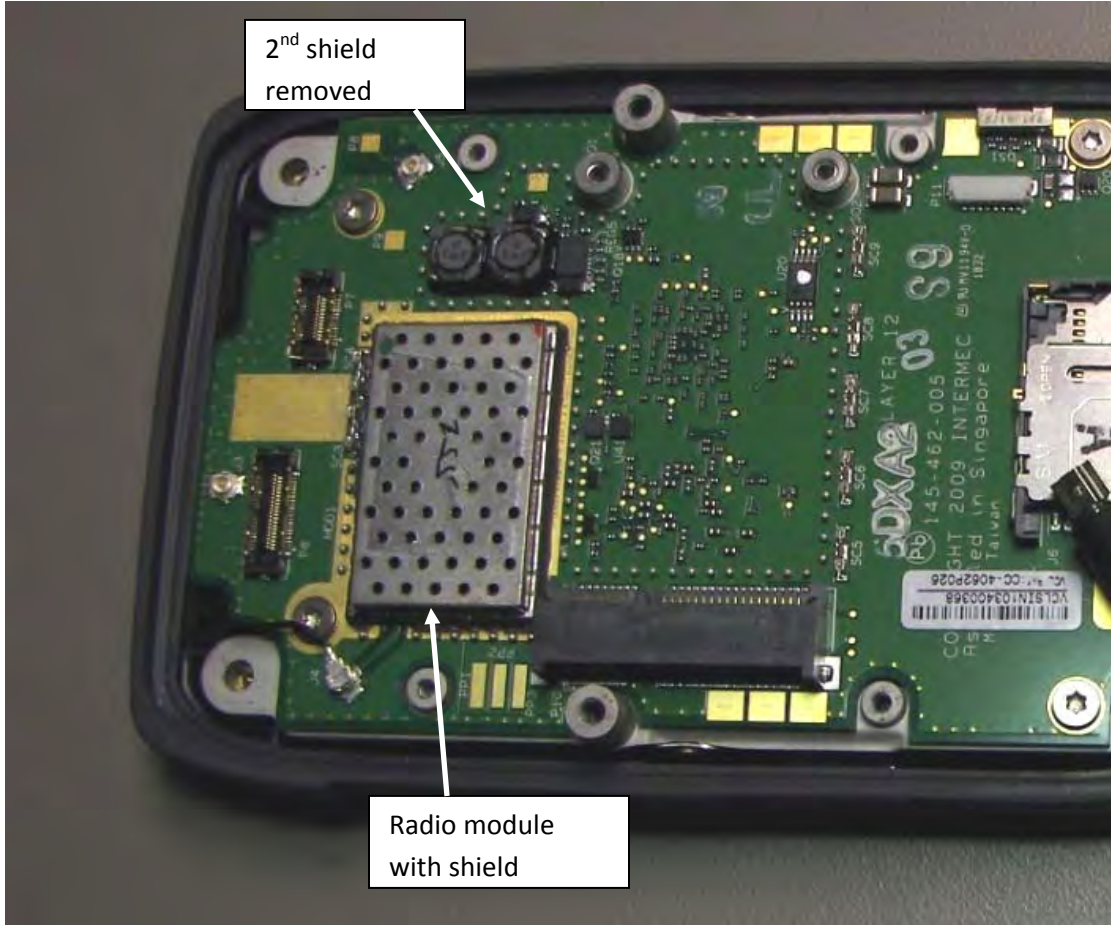

Model 1000CP02

Scan Engine

System Board with
outer shield

System Board with 2nd shield

2nd shield removed

Radio module with shield

Back of system board

Radio module without shield

Radio module with shield

Antenna
Location

Front plastic shell of
computer

**WLAN/Bluetooth
Antenna Carrier**

**WLAN/Bluetooth
Antenna**