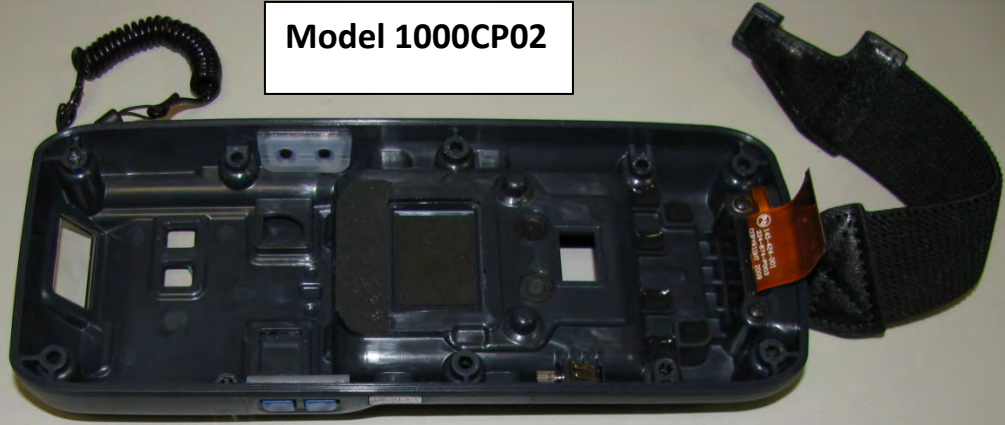

Model 1000CP02

Scan Engine

System Board with
outer shield

System Board with 2nd shield

2nd shield removed

Radio module with shield

Back of system board

Radio module without shield

Radio module with shield

Antenna
Location

Front plastic shell of
computer

**WLAN/Bluetooth
Antenna Carrier**

**WLAN/Bluetooth
Antenna**