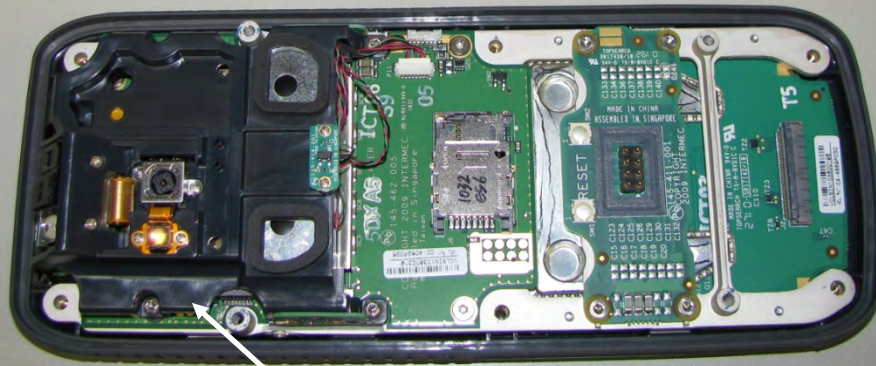

Model 1000CP02

Scan Engine

System Board with
outer shield

System Board with 2nd shield

2nd shield removed

Radio module with shield

Back of system board

Radio module without shield

Radio module with shield

Antenna
Location

Front plastic shell of
computer

**WLAN/Bluetooth
Antenna Carrier**

**WLAN/Bluetooth
Antenna**