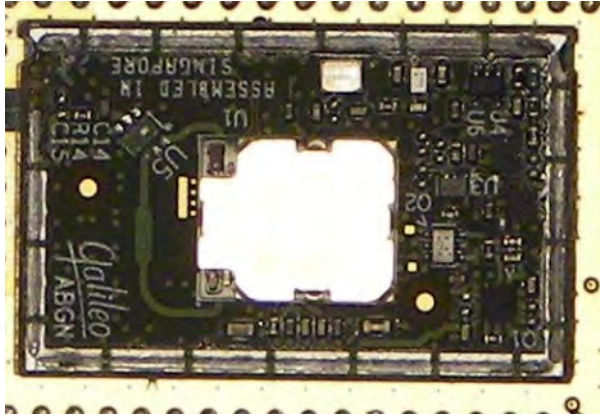

Model 1000CP01

Scan Engine

System Board with
outer shield

System Board with 2nd shield

**WLAN/Bluetooth Radio
located under shield**

2nd shield removed

WLAN/Bluetooth Radio Module

Back of system board

Radio module without shield

Radio module with shield

Antenna
Location

Front plastic shell of
computer

**WLAN/Bluetooth
Antenna Carrier**

**WLAN/Bluetooth
Antenna**