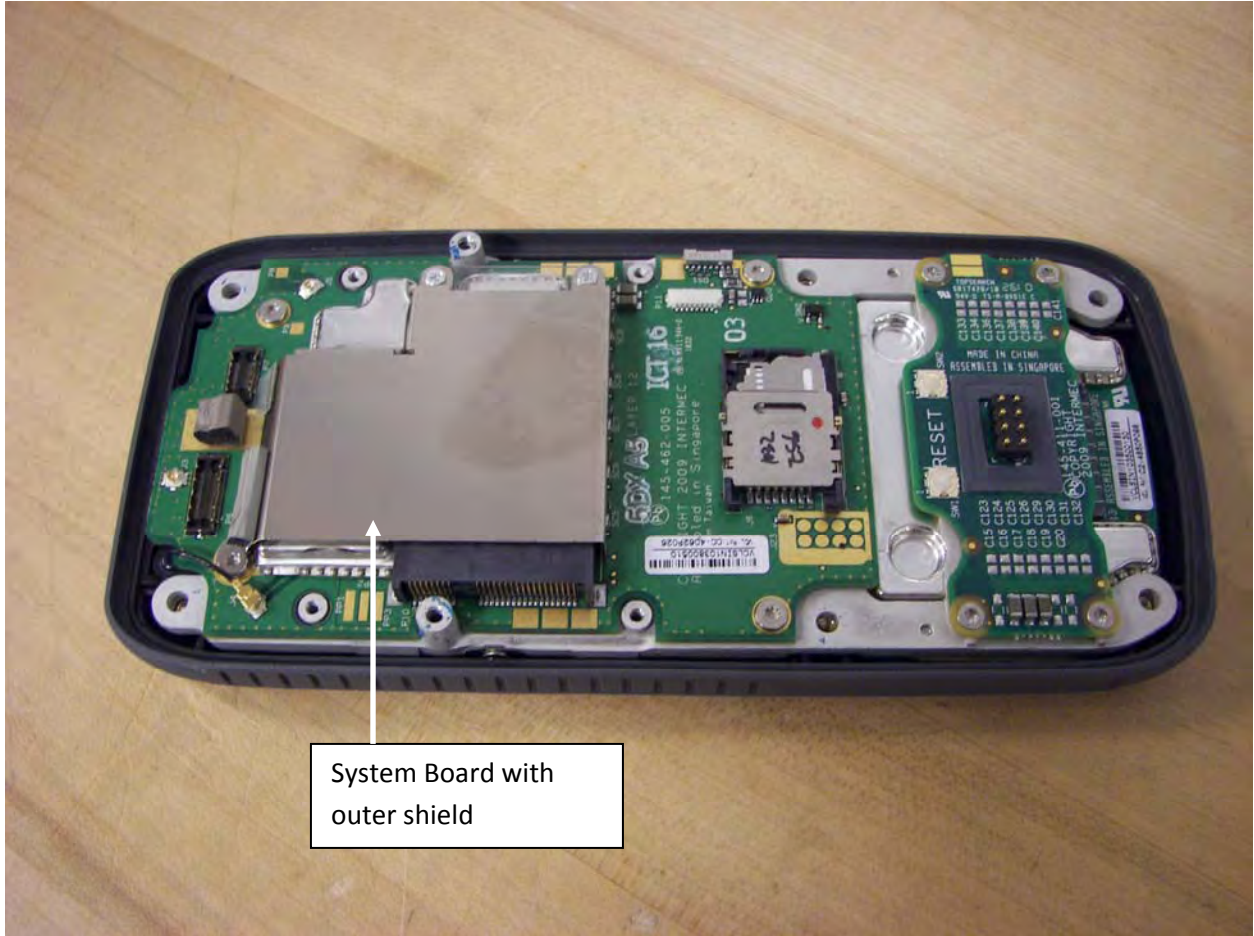

Model 1000CP01

Scan Engine

System Board with
outer shield

System Board with 2nd shield

**WLAN/Bluetooth Radio
located under shield**

2nd shield removed

WLAN/Bluetooth Radio Module

Back of system board

Radio module without shield

Radio module with shield

Antenna
Location

Front plastic shell of
computer

**WLAN/Bluetooth
Antenna Carrier**

**WLAN/Bluetooth
Antenna**