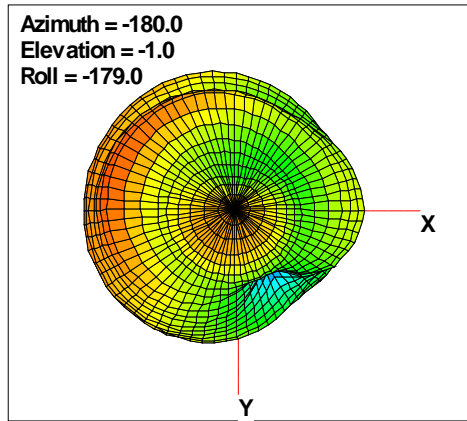

Total EIRP, Left Side View

Total EIRP, Bottom View

Total EIRP, Top View

Total EIRP, Front Face View

Total EIRP, Back Face View

WAN Free-Space Total EIRP, 1576MHz

Total EIRP, Right Side View

Total EIRP, Left Side View

Total EIRP, Bottom View

Total EIRP, Top View

Total EIRP, Front Face View

Total EIRP, Back Face View

WAN Free-Space Total EIRP, 1695MHz

Total EIRP, Right Side View

Total EIRP, Left Side View

Total EIRP, Bottom View

Total EIRP, Top View

Total EIRP, Front Face View

Total EIRP, Back Face View

WAN Free-Space Total EIRP, 1710MHz

Total EIRP, Right Side View

Total EIRP, Left Side View

Total EIRP, Bottom View

Total EIRP, Top View

Total EIRP, Front Face View

Total EIRP, Back Face View

WAN Free-Space Total EIRP, 1750 MHz

Total EIRP, Right Side View

Total EIRP, Left Side View

Total EIRP, Bottom View

Total EIRP, Top View

Total EIRP, Front Face View