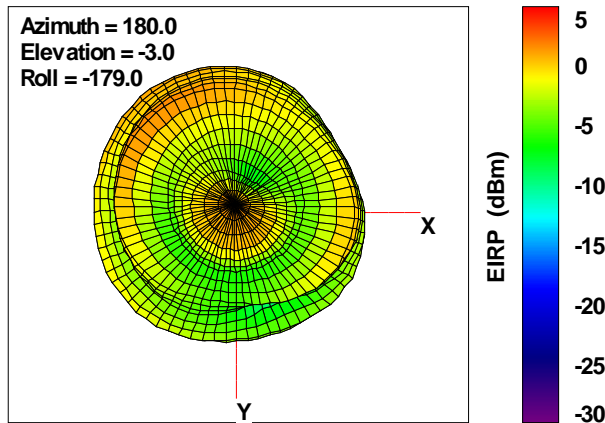

Total EIRP, Back Face View

WAN Free-Space Total EIRP, 1800MHz

Total EIRP, Right Side View

Total EIRP, Left Side View

Total EIRP, Bottom View

Total EIRP, Top View

Total EIRP, Front Face View

Total EIRP, Back Face View

WAN Free-Space Total EIRP, 1850MHz

Total EIRP, Right Side View

Total EIRP, Left Side View

Total EIRP, Bottom View

Total EIRP, Top View

Total EIRP, Front Face View

Total EIRP, Back Face View

WAN Free-Space Total EIRP, 1880MHz

Total EIRP, Right Side View

Total EIRP, Left Side View

Total EIRP, Bottom View

Total EIRP, Top View

Total EIRP, Front Face View

Total EIRP, Back Face View

WAN Free-Space Total EIRP, 1900MHz

Total EIRP, Right Side View

Total EIRP, Left Side View

Total EIRP, Bottom View

Total EIRP, Top View

Total EIRP, Front Face View

Total EIRP, Back Face View

WAN Free-Space Total EIRP, 1920MHz

Total EIRP, Right Side View

Total EIRP, Left Side View