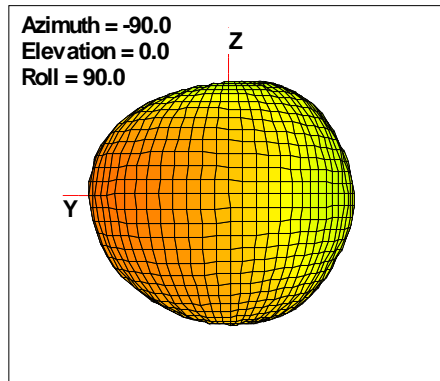

WAN Free-Space Total EIRP, 780 MHz

Total EIRP, Right Side View

Total EIRP, Left Side View

Total EIRP, Bottom View

Total EIRP, Top View

Total EIRP, Front Face View

Total EIRP, Back Face View

WAN Free-Space Total EIRP, 800 MHz

Total EIRP, Right Side View

Total EIRP, Left Side View

Total EIRP, Bottom View

Total EIRP, Top View

Total EIRP, Front Face View

Total EIRP, Back Face View

WAN Free-Space Total EIRP, 824 MHz

Total EIRP, Right Side View

Total EIRP, Left Side View

Total EIRP, Bottom View

Total EIRP, Top View

Total EIRP, Front Face View

Total EIRP, Back Face View

WAN Free-Space Total EIRP, 850MHz

Total EIRP, Right Side View

Total EIRP, Left Side View