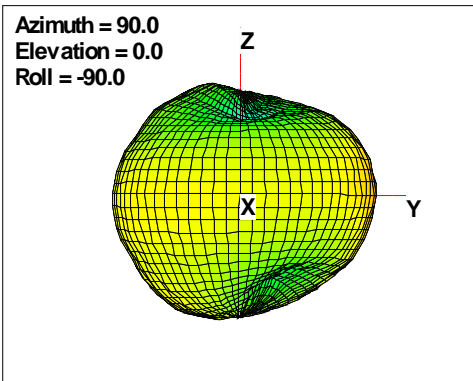

WAN Free-Space Total EIRP, 780 MHz

Total EIRP, Right Side View

Total EIRP, Left Side View

Total EIRP, Bottom View

Total EIRP, Top View

Total EIRP, Front Face View

Total EIRP, Back Face View

WAN Free-Space Total EIRP, 800 MHz

Total EIRP, Right Side View

Total EIRP, Left Side View

Total EIRP, Bottom View

Total EIRP, Top View

Total EIRP, Front Face View

Total EIRP, Back Face View

WAN Free-Space Total EIRP, 824 MHz

Total EIRP, Right Side View

Total EIRP, Left Side View

Total EIRP, Bottom View

Total EIRP, Top View

Total EIRP, Front Face View

Total EIRP, Back Face View

WAN Free-Space Total EIRP, 850MHz

Total EIRP, Right Side View

Total EIRP, Left Side View

Total EIRP, Bottom View

Total EIRP, Top View

Total EIRP, Front Face View

Total EIRP, Back Face View

WAN Free-Space Total EIRP, 869MHz

Total EIRP, Right Side View

Total EIRP, Left Side View

Total EIRP, Bottom View