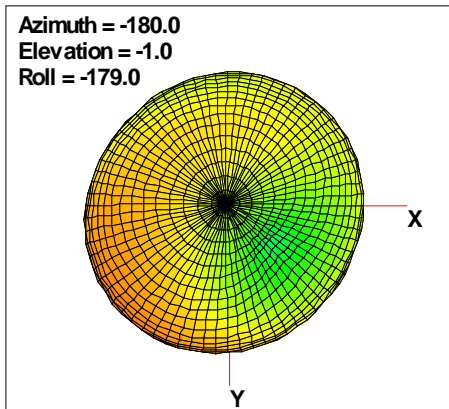

WAN Free-Space Total EIRP, 780 MHz

Total EIRP, Right Side View

Total EIRP, Left Side View

Total EIRP, Bottom View

Total EIRP, Top View

Total EIRP, Front Face View

Total EIRP, Back Face View

WAN Free-Space Total EIRP, 800 MHz

Total EIRP, Right Side View

Total EIRP, Left Side View

Total EIRP, Bottom View

Total EIRP, Top View

Total EIRP, Front Face View

Total EIRP, Back Face View

WAN Free-Space Total EIRP, 824 MHz

Total EIRP, Right Side View

Total EIRP, Left Side View

Total EIRP, Bottom View

Total EIRP, Top View

Total EIRP, Front Face View

Total EIRP, Back Face View

WAN Free-Space Total EIRP, 850MHz

Total EIRP, Right Side View

Total EIRP, Left Side View