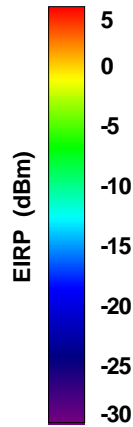

Total	Frequency (MHz)	1900	1920	1930	1960	1990	2110
	Peak Gain (dBi)	2.71454	2.30739	2.81846	3.01201	3.34611	1.67473
	Average Gain (dBi)	-0.625208	-0.247921	0.191235	0.256497	-0.270234	-2.90073

Total	Frequency (MHz)	2160	2170	2190	2200		
	Peak Gain (dBi)	1.24144	2.36	2.22694	3.09822		
	Average Gain (dBi)	-2.38225	-2.39256	-2.60534	-2.66813		

Total EIRP, Back Face View

WAN Free-Space Total EIRP, 2110MHz

Total EIRP, Right Side View

Total EIRP, Left Side View

Total EIRP, Bottom View

Total EIRP, Top View

Total EIRP, Front Face View

Total EIRP, Back Face View

WAN Free-Space Total EIRP, 2160MHz

Total EIRP, Right Side View

Total EIRP, Left Side View

Total EIRP, Bottom View

Total EIRP, Top View

Total EIRP, Front Face View

Total EIRP, Back Face View

WAN Free-Space Total EIRP, 2170MHz

Total EIRP, Right Side View

Total EIRP, Left Side View

Total EIRP, Bottom View

Total EIRP, Top View

Total EIRP, Front Face View

Total EIRP, Back Face View

WAN Free-Space Total EIRP, 2190MHz

Total EIRP, Right Side View