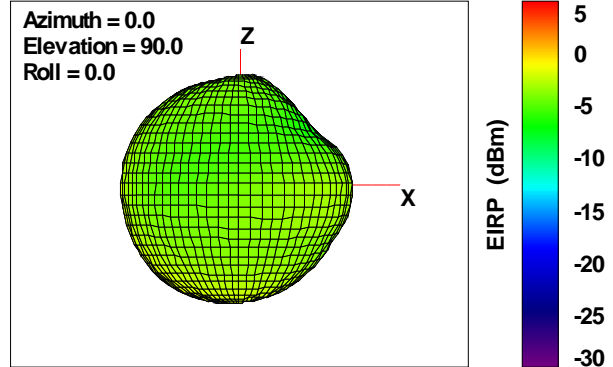

WAN Free-Space Total EIRP, 780 MHz

Total EIRP, Right Side View

Total EIRP, Left Side View

Total EIRP, Bottom View

Total EIRP, Top View

Total EIRP, Front Face View

Total EIRP, Back Face View

WAN Free-Space Total EIRP, 800 MHz

Total EIRP, Right Side View

Total EIRP, Left Side View

Total EIRP, Bottom View

Total EIRP, Top View

Total EIRP, Front Face View

Total EIRP, Back Face View

WAN Free-Space Total EIRP, 824 MHz

Total EIRP, Right Side View

Total EIRP, Left Side View

Total EIRP, Bottom View

Total EIRP, Top View

Total EIRP, Front Face View

Total EIRP, Back Face View

WAN Free-Space Total EIRP, 850MHz

Total EIRP, Right Side View

Total EIRP, Left Side View

Total EIRP, Bottom View

Total EIRP, Top View

Total EIRP, Front Face View

Total EIRP, Back Face View

WAN Free-Space Total EIRP, 869MHz

Total EIRP, Right Side View

Total EIRP, Left Side View

Total EIRP, Bottom View