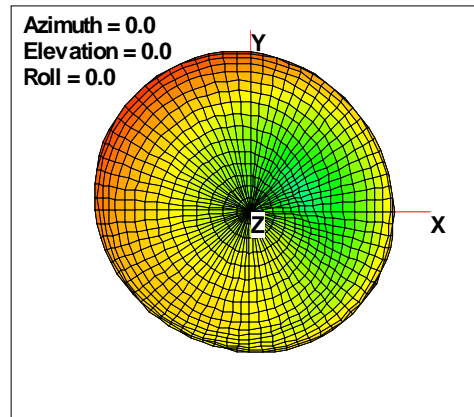

WAN Free-Space Total EIRP, 780 MHz

Total EIRP, Right Side View

Total EIRP, Left Side View

Total EIRP, Bottom View

Total EIRP, Top View

Total EIRP, Front Face View

Total EIRP, Back Face View

WAN Free-Space Total EIRP, 800 MHz

Total EIRP, Right Side View

Total EIRP, Left Side View

Total EIRP, Bottom View

Total EIRP, Top View

Total EIRP, Front Face View

Total EIRP, Back Face View

WAN Free-Space Total EIRP, 824 MHz

Total EIRP, Right Side View

Total EIRP, Left Side View

Total EIRP, Bottom View

Total EIRP, Top View

Total EIRP, Front Face View

Total EIRP, Back Face View

WAN Free-Space Total EIRP, 850MHz

Total EIRP, Right Side View

Total EIRP, Left Side View

Total EIRP, Bottom View

Total EIRP, Top View

Total EIRP, Front Face View

Total EIRP, Back Face View

WAN Free-Space Total EIRP, 869MHz

Total EIRP, Right Side View

Total EIRP, Left Side View

Total EIRP, Bottom View