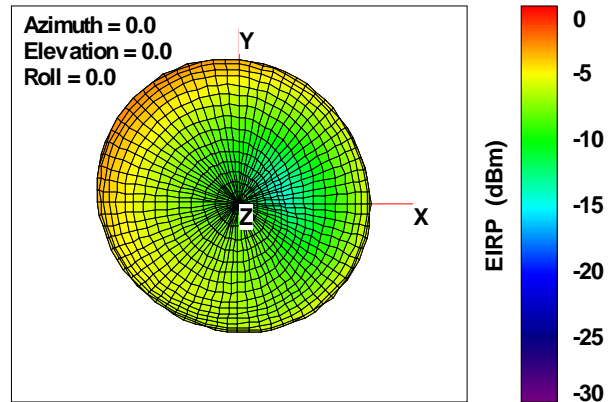

WAN Free-Space Total EIRP, 780 MHz

Total EIRP, Right Side View

Total EIRP, Left Side View

Total EIRP, Bottom View

Total EIRP, Top View

Total EIRP, Front Face View

Total EIRP, Back Face View

WAN Free-Space Total EIRP, 800 MHz

Total EIRP, Right Side View

Total EIRP, Left Side View

Total EIRP, Bottom View

Total EIRP, Top View

Total EIRP, Front Face View

Total EIRP, Back Face View

WAN Free-Space Total EIRP, 824 MHz

Total EIRP, Right Side View

Total EIRP, Left Side View

Total EIRP, Bottom View

Total EIRP, Top View

Total EIRP, Front Face View

Total EIRP, Back Face View

WAN Free-Space Total EIRP, 850MHz

Total EIRP, Right Side View

Total EIRP, Left Side View