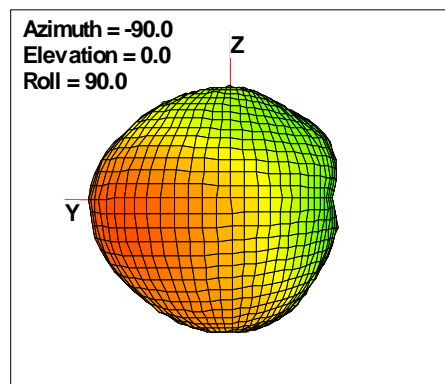

Total EIRP, Back Face View

WAN Free-Space Total EIRP, 960MHz

Total EIRP, Right Side View

Total EIRP, Left Side View

Total EIRP, Bottom View

Total EIRP, Top View

Total EIRP, Front Face View

Total EIRP, Back Face View

WAN Free-Space Total EIRP, 980MHz

Total EIRP, Right Side View

Total EIRP, Left Side View

Total EIRP, Bottom View

Total EIRP, Top View

Total EIRP, Front Face View

Total EIRP, Back Face View

WAN Free-Space Total EIRP, 1574MHz

Total EIRP, Right Side View

Total EIRP, Left Side View

Total EIRP, Bottom View

Total EIRP, Top View

Total EIRP, Front Face View

Total EIRP, Back Face View

WAN Free-Space Total EIRP, 1575MHz

Total EIRP, Right Side View