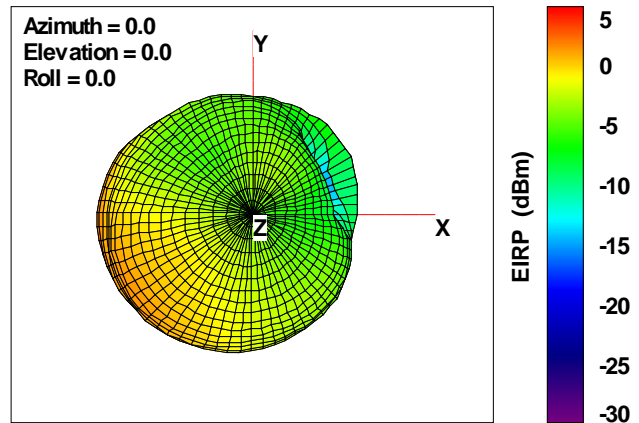

Total EIRP, Back Face View

WAN Free-Space Total EIRP, 2110MHz

Total EIRP, Right Side View

Total EIRP, Left Side View

Total EIRP, Bottom View

Total EIRP, Top View

Total EIRP, Front Face View

Total EIRP, Back Face View

WAN Free-Space Total EIRP, 2160MHz

Total EIRP, Right Side View

Total EIRP, Left Side View

Total EIRP, Bottom View

Total EIRP, Top View

Total EIRP, Front Face View

Total EIRP, Back Face View

WAN Free-Space Total EIRP, 2170MHz

Total EIRP, Right Side View

Total EIRP, Left Side View

Total EIRP, Bottom View

Total EIRP, Top View

Total EIRP, Front Face View

Total EIRP, Back Face View

WAN Free-Space Total EIRP, 2190MHz

Total EIRP, Right Side View

Total EIRP, Left Side View

Total EIRP, Bottom View

Total EIRP, Top View

Total EIRP, Front Face View

Total EIRP, Back Face View

WAN Free-Space Total EIRP, 2200MHz

Total EIRP, Right Side View

Total EIRP, Left Side View