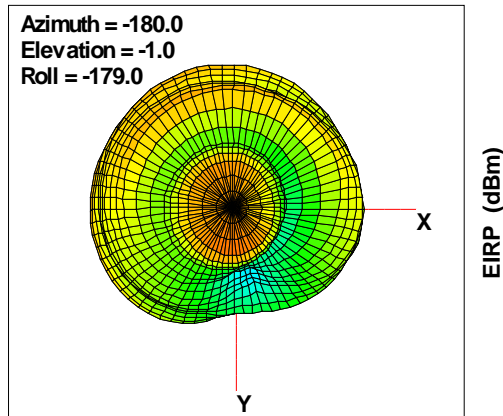

Total EIRP, Front Face View

Total EIRP, Back Face View

WAN Free-Space Total EIRP, 915MHz

Total EIRP, Right Side View

Total EIRP, Left Side View

Total EIRP, Bottom View

Total EIRP, Top View

Total EIRP, Front Face View

Total EIRP, Back Face View

WAN Free-Space Total EIRP, 960MHz

Total EIRP, Right Side View

Total EIRP, Left Side View

Total EIRP, Bottom View

Total EIRP, Top View

Total EIRP, Front Face View

Total EIRP, Back Face View

WAN Free-Space Total EIRP, 980MHz

Total EIRP, Right Side View

Total EIRP, Left Side View

Total EIRP, Bottom View

Total EIRP, Top View

Total EIRP, Front Face View

Total EIRP, Back Face View

WAN Free-Space Total EIRP, 1574MHz

Total EIRP, Right Side View

Total EIRP, Left Side View

Total EIRP, Bottom View

Total EIRP, Top View

Total EIRP, Front Face View

Total EIRP, Back Face View

WAN Free-Space Total EIRP, 1575MHz

Total EIRP, Right Side View