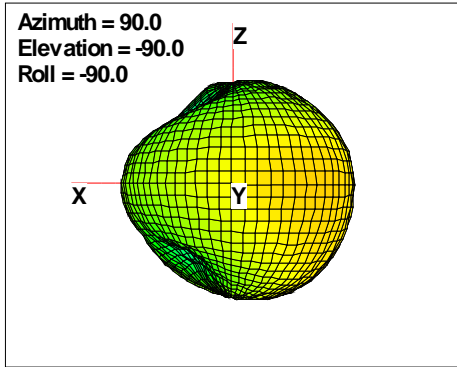

WAN Free-Space Total EIRP, 780 MHz

Total EIRP, Right Side View

Total EIRP, Left Side View

Total EIRP, Bottom View

Total EIRP, Top View

Total EIRP, Front Face View

Total EIRP, Back Face View

WAN Free-Space Total EIRP, 800 MHz

Total EIRP, Right Side View

Total EIRP, Left Side View

Total EIRP, Bottom View

Total EIRP, Top View

Total EIRP, Front Face View

Total EIRP, Back Face View

WAN Free-Space Total EIRP, 824 MHz

Total EIRP, Right Side View

Total EIRP, Left Side View

Total EIRP, Bottom View

Total EIRP, Top View

Total EIRP, Front Face View

Total EIRP, Back Face View

WAN Free-Space Total EIRP, 850MHz

Total EIRP, Right Side View

Total EIRP, Left Side View

Total EIRP, Bottom View

Total EIRP, Top View

Total EIRP, Front Face View

Total EIRP, Back Face View

WAN Free-Space Total EIRP, 869MHz

Total EIRP, Right Side View

Total EIRP, Left Side View

Total EIRP, Bottom View