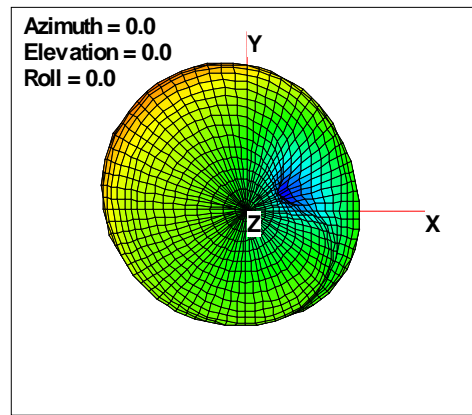

Total EIRP, Back Face View

WAN Free-Space Total EIRP, 960MHz

Total EIRP, Right Side View

Total EIRP, Left Side View

Total EIRP, Bottom View

Total EIRP, Top View

Total EIRP, Front Face View

Total EIRP, Back Face View

WAN Free-Space Total EIRP, 980MHz

Total EIRP, Right Side View

Total EIRP, Left Side View

Total EIRP, Bottom View

Total EIRP, Top View

Total EIRP, Front Face View

Total EIRP, Back Face View

WAN Free-Space Total EIRP, 1574MHz

Total EIRP, Right Side View

Total EIRP, Left Side View

Total EIRP, Bottom View

Total EIRP, Top View

Total EIRP, Front Face View

Total EIRP, Back Face View

WAN Free-Space Total EIRP, 1575MHz

Total EIRP, Right Side View