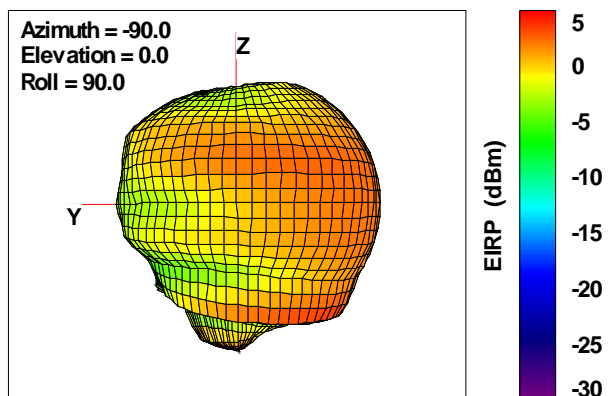

WAN Free-Space Total EIRP, 1850MHz

Total EIRP, Right Side View

Total EIRP, Left Side View

Total EIRP, Bottom View

Total EIRP, Top View

Total EIRP, Front Face View

Total EIRP, Back Face View

WAN Free-Space Total EIRP, 1880MHz

Total EIRP, Right Side View

Total EIRP, Left Side View

Total EIRP, Bottom View

Total EIRP, Top View

Total EIRP, Front Face View

Total EIRP, Back Face View

WAN Free-Space Total EIRP, 1900MHz

Total EIRP, Right Side View

Total EIRP, Left Side View

Total EIRP, Bottom View

Total EIRP, Top View

Total EIRP, Front Face View

Total EIRP, Back Face View

WAN Free-Space Total EIRP, 1920MHz

Total EIRP, Right Side View

Total EIRP, Left Side View

Total EIRP, Bottom View

Total EIRP, Top View

Total EIRP, Front Face View

Total EIRP, Back Face View

WAN Free-Space Total EIRP, 1930MHz

Total EIRP, Right Side View

Total EIRP, Left Side View

Total EIRP, Bottom View