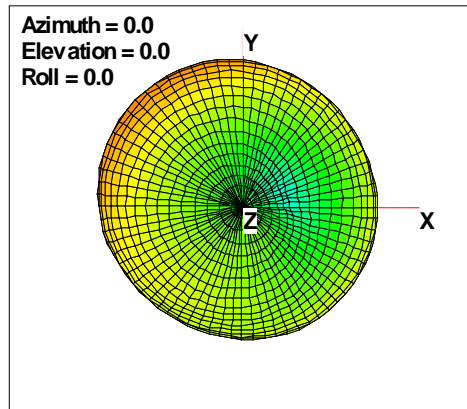

WAN Free-Space Total EIRP, 780 MHz

Total EIRP, Right Side View

Total EIRP, Left Side View

Total EIRP, Bottom View

Total EIRP, Top View

Total EIRP, Front Face View

Total EIRP, Back Face View

WAN Free-Space Total EIRP, 800 MHz

Total EIRP, Right Side View

Total EIRP, Left Side View

Total EIRP, Bottom View

Total EIRP, Top View

Total EIRP, Front Face View

Total EIRP, Back Face View

WAN Free-Space Total EIRP, 824 MHz

Total EIRP, Right Side View

Total EIRP, Left Side View

Total EIRP, Bottom View

Total EIRP, Top View

Total EIRP, Front Face View

Total EIRP, Back Face View

WAN Free-Space Total EIRP, 850MHz

Total EIRP, Right Side View

Total EIRP, Left Side View

Total EIRP, Bottom View

Total EIRP, Top View

Total EIRP, Front Face View

Total EIRP, Back Face View

WAN Free-Space Total EIRP, 869MHz

Total EIRP, Right Side View

Total EIRP, Left Side View

Total EIRP, Bottom View