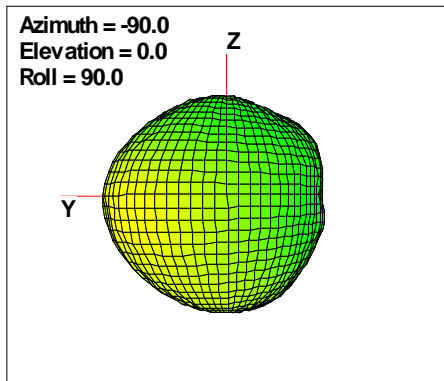

Total EIRP, Front Face View

Total EIRP, Back Face View

WAN Free-Space Total EIRP, 915MHz

Total EIRP, Right Side View

Total EIRP, Left Side View

Total EIRP, Bottom View

Total EIRP, Top View

Total EIRP, Front Face View

Total EIRP, Back Face View

WAN Free-Space Total EIRP, 960MHz

Total EIRP, Right Side View

Total EIRP, Left Side View

Total EIRP, Bottom View

Total EIRP, Top View

Total EIRP, Front Face View

Total EIRP, Back Face View

WAN Free-Space Total EIRP, 980MHz

Total EIRP, Right Side View

Total EIRP, Left Side View

Total EIRP, Bottom View

Total EIRP, Top View

Total EIRP, Front Face View

Total EIRP, Back Face View

WAN Free-Space Total EIRP, 1574MHz