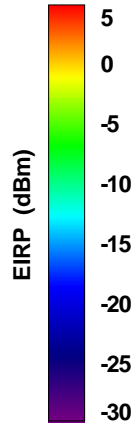

Total EIRP, Left Side View

Total EIRP, Bottom View

Total EIRP, Top View

Total EIRP, Front Face View

Total EIRP, Back Face View

WAN Free-Space Total EIRP, 1576MHz

Total EIRP, Right Side View

Total EIRP, Left Side View

Total EIRP, Bottom View

Total EIRP, Top View

Total EIRP, Front Face View

Total EIRP, Back Face View

WAN Free-Space Total EIRP, 1695MHz

Total EIRP, Right Side View

Total EIRP, Left Side View

Total EIRP, Bottom View

Total EIRP, Top View

Total EIRP, Front Face View

Total EIRP, Back Face View

WAN Free-Space Total EIRP, 1710MHz

Total EIRP, Right Side View

Total EIRP, Left Side View

Total EIRP, Bottom View

Total EIRP, Top View

Total EIRP, Front Face View

Total EIRP, Back Face View

WAN Free-Space Total EIRP, 1750 MHz

Total EIRP, Right Side View

Total EIRP, Left Side View

Total EIRP, Bottom View

Total EIRP, Top View

Total EIRP, Front Face View