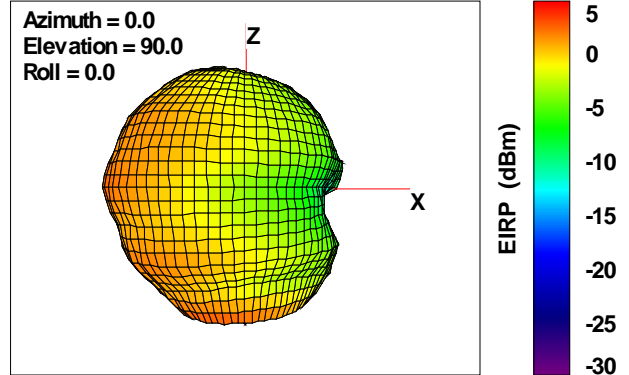

Total EIRP, Back Face View

WAN Free-Space Total EIRP, 2110MHz

Total EIRP, Right Side View

Total EIRP, Left Side View

Total EIRP, Bottom View

Total EIRP, Top View

Total EIRP, Front Face View

Total EIRP, Back Face View

WAN Free-Space Total EIRP, 2160MHz

Total EIRP, Right Side View

Total EIRP, Left Side View

Total EIRP, Bottom View

Total EIRP, Top View

Total EIRP, Front Face View

Total EIRP, Back Face View

WAN Free-Space Total EIRP, 2170MHz

Total EIRP, Right Side View

Total EIRP, Left Side View

Total EIRP, Bottom View

Total EIRP, Top View

Total EIRP, Front Face View

Total EIRP, Back Face View

WAN Free-Space Total EIRP, 2190MHz

Total EIRP, Right Side View

Total EIRP, Left Side View

Total EIRP, Bottom View

Total EIRP, Top View

Total EIRP, Front Face View

Total EIRP, Back Face View

WAN Free-Space Total EIRP, 2200MHz

Total EIRP, Right Side View

Total EIRP, Left Side View