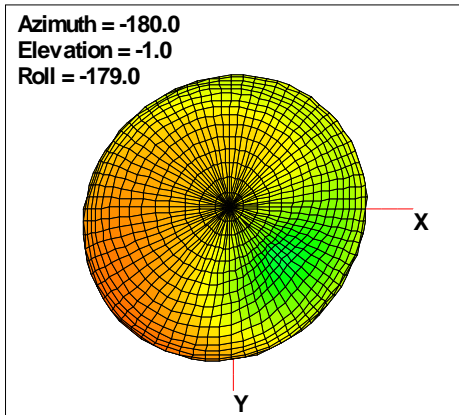

Total EIRP, Bottom View

Total EIRP, Top View

Total EIRP, Front Face View

Total EIRP, Back Face View

WAN Free-Space Total EIRP, 869MHz

Total EIRP, Right Side View

Total EIRP, Left Side View

Total EIRP, Bottom View

Total EIRP, Top View

Total EIRP, Front Face View

Total EIRP, Back Face View

WAN Free-Space Total EIRP, 894MHz

Total EIRP, Right Side View

Total EIRP, Left Side View

Total EIRP, Bottom View

Total EIRP, Top View

Total EIRP, Front Face View

Total EIRP, Back Face View

WAN Free-Space Total EIRP, 915MHz

Total EIRP, Right Side View

Total EIRP, Left Side View

Total EIRP, Bottom View

Total EIRP, Top View

Total EIRP, Front Face View

Total EIRP, Back Face View

WAN Free-Space Total EIRP, 960MHz

Total EIRP, Right Side View

Total EIRP, Left Side View

Total EIRP, Bottom View

Total EIRP, Top View

Total EIRP, Front Face View

Total EIRP, Back Face View