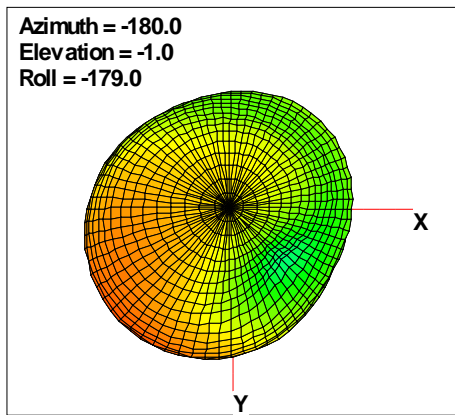

Total EIRP, Front Face View

Total EIRP, Back Face View

WAN Free-Space Total EIRP, 915MHz

Total EIRP, Right Side View

Total EIRP, Left Side View

Total EIRP, Bottom View

Total EIRP, Top View

Total EIRP, Front Face View

Total EIRP, Back Face View

WAN Free-Space Total EIRP, 960MHz

Total EIRP, Right Side View

Total EIRP, Left Side View

Total EIRP, Bottom View

Total EIRP, Top View

Total EIRP, Front Face View

Total EIRP, Back Face View

WAN Free-Space Total EIRP, 980MHz

Total EIRP, Right Side View

Total EIRP, Left Side View

Total EIRP, Bottom View

Total EIRP, Top View

Total EIRP, Front Face View

Total EIRP, Back Face View

WAN Free-Space Total EIRP, 1574MHz

Total EIRP, Right Side View

Total EIRP, Left Side View

Total EIRP, Bottom View

Total EIRP, Top View

Total EIRP, Front Face View

Total EIRP, Back Face View

WAN Free-Space Total EIRP, 1575MHz

Total EIRP, Right Side View