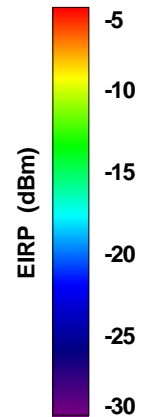

Total EIRP, Front Face View

Total EIRP, Back Face View

WAN Free-Space Total EIRP, 915MHz

Total EIRP, Right Side View

Total EIRP, Left Side View

Total EIRP, Bottom View

Total EIRP, Top View

Total EIRP, Front Face View

Total EIRP, Back Face View

WAN Free-Space Total EIRP, 960MHz

Total EIRP, Right Side View

Total EIRP, Left Side View

Total EIRP, Bottom View

Total EIRP, Top View

Total EIRP, Front Face View

Total EIRP, Back Face View

WAN Free-Space Total EIRP, 980MHz

Total EIRP, Right Side View

Total EIRP, Left Side View

Total EIRP, Bottom View

Total EIRP, Top View

Total EIRP, Front Face View

Total EIRP, Back Face View

WAN Free-Space Total EIRP, 1574MHz

Total EIRP, Right Side View

Total EIRP, Left Side View

Total EIRP, Bottom View

Total EIRP, Top View

Total EIRP, Front Face View

Total EIRP, Back Face View

WAN Free-Space Total EIRP, 1575MHz

Total EIRP, Right Side View