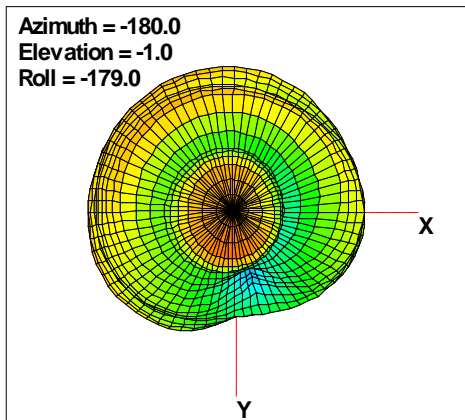

Total EIRP, Back Face View

WAN Free-Space Total EIRP, 960MHz

Total EIRP, Right Side View

Total EIRP, Left Side View

Total EIRP, Bottom View

Total EIRP, Top View

Total EIRP, Front Face View

Total EIRP, Back Face View

WAN Free-Space Total EIRP, 980MHz

Total EIRP, Right Side View

Total EIRP, Left Side View

Total EIRP, Bottom View

Total EIRP, Top View

Total EIRP, Front Face View

Total EIRP, Back Face View

WAN Free-Space Total EIRP, 1574MHz

Total EIRP, Right Side View

Total EIRP, Left Side View

Total EIRP, Bottom View

Total EIRP, Top View

Total EIRP, Front Face View

Total EIRP, Back Face View

WAN Free-Space Total EIRP, 1575MHz

Total EIRP, Right Side View

Total EIRP, Left Side View

Total EIRP, Bottom View

Total EIRP, Top View

Total EIRP, Front Face View

Total EIRP, Back Face View

WAN Free-Space Total EIRP, 1576MHz

Total EIRP, Right Side View

Total EIRP, Left Side View