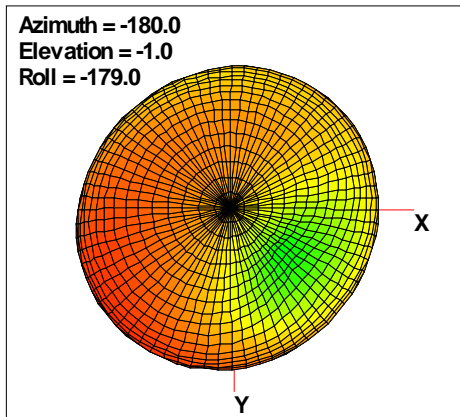

WAN Free-Space Total EIRP, 780 MHz

Total EIRP, Right Side View

Total EIRP, Left Side View

Total EIRP, Bottom View

Total EIRP, Top View

Total EIRP, Front Face View

Total EIRP, Back Face View

WAN Free-Space Total EIRP, 800 MHz

Total EIRP, Right Side View

Total EIRP, Left Side View

Total EIRP, Bottom View

Total EIRP, Top View

Total EIRP, Front Face View

Total EIRP, Back Face View

WAN Free-Space Total EIRP, 824 MHz

Total EIRP, Right Side View

Total EIRP, Left Side View

Total EIRP, Bottom View

Total EIRP, Top View

Total EIRP, Front Face View

Total EIRP, Back Face View

WAN Free-Space Total EIRP, 850MHz

Total EIRP, Right Side View

Total EIRP, Left Side View

Total EIRP, Bottom View

Total EIRP, Top View

Total EIRP, Front Face View

Total EIRP, Back Face View

WAN Free-Space Total EIRP, 869MHz

Total EIRP, Right Side View

Total EIRP, Left Side View

Total EIRP, Bottom View