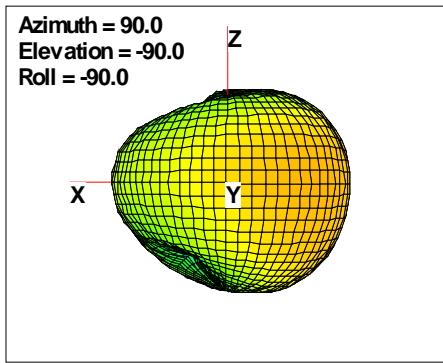

WAN Free-Space Total EIRP, 780 MHz

Total EIRP, Right Side View