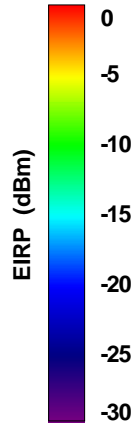

WAN Free-Space Total EIRP, 980MHz

Total EIRP, Right Side View

Total EIRP, Left Side View

Total EIRP, Bottom View

Total EIRP, Top View

Total EIRP, Front Face View

Total EIRP, Back Face View

WAN Free-Space Total EIRP, 1574MHz

Total EIRP, Right Side View

Total EIRP, Left Side View

Total EIRP, Bottom View

Total EIRP, Top View

Total EIRP, Front Face View

Total EIRP, Back Face View

WAN Free-Space Total EIRP, 1575MHz

Total EIRP, Right Side View

Total EIRP, Left Side View

Total EIRP, Bottom View

Total EIRP, Top View

Total EIRP, Front Face View

Total EIRP, Back Face View

WAN Free-Space Total EIRP, 1576MHz

Total EIRP, Right Side View

Total EIRP, Left Side View

Total EIRP, Bottom View

Total EIRP, Top View

Total EIRP, Front Face View

Total EIRP, Back Face View

WAN Free-Space Total EIRP, 1695MHz

Total EIRP, Right Side View

Total EIRP, Left Side View

Total EIRP, Bottom View