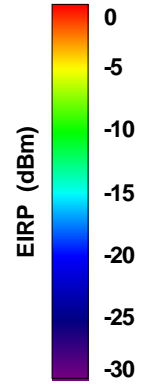

WAN Free-Space Total EIRP, 980MHz

Total EIRP, Right Side View

Total EIRP, Left Side View

Total EIRP, Bottom View

Total EIRP, Top View

Total EIRP, Front Face View

Total EIRP, Back Face View

WAN Free-Space Total EIRP, 1574MHz

Total EIRP, Right Side View

Total EIRP, Left Side View

Total EIRP, Bottom View

Total EIRP, Top View

Total EIRP, Front Face View

Total EIRP, Back Face View

WAN Free-Space Total EIRP, 1575MHz

Total EIRP, Right Side View

Total EIRP, Left Side View

Total EIRP, Bottom View

Total EIRP, Top View

Total EIRP, Front Face View

Total EIRP, Back Face View

WAN Free-Space Total EIRP, 1576MHz

Total EIRP, Right Side View

Total EIRP, Left Side View

Total EIRP, Bottom View

Total EIRP, Top View

Total EIRP, Front Face View

Total EIRP, Back Face View

WAN Free-Space Total EIRP, 1695MHz

Total EIRP, Right Side View

Total EIRP, Left Side View

Total EIRP, Bottom View