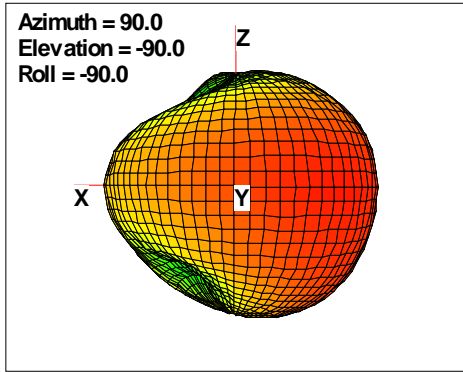

WAN Free-Space Total EIRP, 780 MHz

Total EIRP, Right Side View

Total EIRP, Left Side View

Total EIRP, Bottom View

Total EIRP, Top View

Total EIRP, Front Face View

Total EIRP, Back Face View

WAN Free-Space Total EIRP, 800 MHz

Total EIRP, Right Side View

Total EIRP, Left Side View

Total EIRP, Bottom View

Total EIRP, Top View

Total EIRP, Front Face View

Total EIRP, Back Face View

WAN Free-Space Total EIRP, 824 MHz

Total EIRP, Right Side View

Total EIRP, Left Side View

Total EIRP, Bottom View

Total EIRP, Top View

Total EIRP, Front Face View

Total EIRP, Back Face View

WAN Free-Space Total EIRP, 850MHz

Total EIRP, Right Side View

Total EIRP, Left Side View