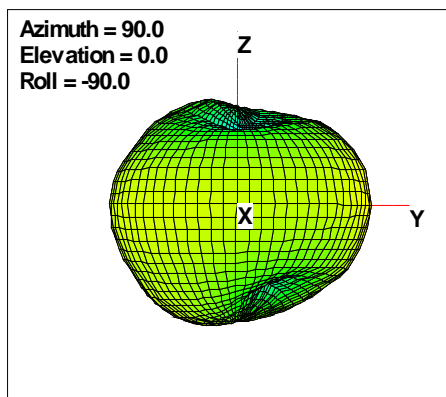

WAN Free-Space Total EIRP, 780 MHz

Total EIRP, Right Side View

Total EIRP, Left Side View

Total EIRP, Bottom View

Total EIRP, Top View

Total EIRP, Front Face View

Total EIRP, Back Face View

WAN Free-Space Total EIRP, 800 MHz

Total EIRP, Right Side View

Total EIRP, Left Side View

Total EIRP, Bottom View

Total EIRP, Top View

Total EIRP, Front Face View

Total EIRP, Back Face View

WAN Free-Space Total EIRP, 824 MHz

Total EIRP, Right Side View

Total EIRP, Left Side View

Total EIRP, Bottom View

Total EIRP, Top View

Total EIRP, Front Face View

Total EIRP, Back Face View

WAN Free-Space Total EIRP, 850MHz

Total EIRP, Right Side View

Total EIRP, Left Side View