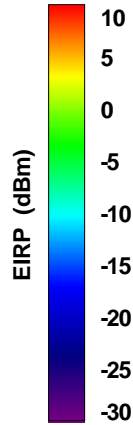

Total EIRP, Left Side View

Total EIRP, Bottom View

Total EIRP, Top View

Total EIRP, Front Face View

Total EIRP, Back Face View

WAN Free-Space Total EIRP, 1920MHz

Total EIRP, Right Side View

Total EIRP, Left Side View

Total EIRP, Bottom View

Total EIRP, Top View

Total EIRP, Front Face View

Total EIRP, Back Face View

WAN Free-Space Total EIRP, 1930MHz

Total EIRP, Right Side View

Total EIRP, Left Side View

Total EIRP, Bottom View

Total EIRP, Top View

Total EIRP, Front Face View

Total EIRP, Back Face View

WAN Free-Space Total EIRP, 1960MHz

Total EIRP, Right Side View

Total EIRP, Left Side View

Total EIRP, Bottom View

Total EIRP, Top View

Total EIRP, Front Face View

Total EIRP, Back Face View

WAN Free-Space Total EIRP, 1990MHz

Total EIRP, Right Side View

Total EIRP, Left Side View

Total EIRP, Bottom View

Total EIRP, Top View

Total EIRP, Front Face View