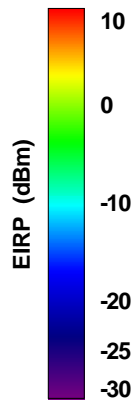

Total EIRP, Left Side View

Total EIRP, Bottom View

Total EIRP, Top View

Total EIRP, Front Face View

Total EIRP, Back Face View

WAN Free-Space Total EIRP, 1920MHz

Total EIRP, Right Side View

Total EIRP, Left Side View

Total EIRP, Bottom View

Total EIRP, Top View

Total EIRP, Front Face View

Total EIRP, Back Face View

WAN Free-Space Total EIRP, 1930MHz

Total EIRP, Right Side View

Total EIRP, Left Side View

Total EIRP, Bottom View

Total EIRP, Top View

Total EIRP, Front Face View

Total EIRP, Back Face View

WAN Free-Space Total EIRP, 1960MHz

Total EIRP, Right Side View

Total EIRP, Left Side View

Total EIRP, Bottom View

Total EIRP, Top View

Total EIRP, Front Face View

Total EIRP, Back Face View

WAN Free-Space Total EIRP, 1990MHz

Total EIRP, Right Side View

Total EIRP, Left Side View

Total EIRP, Bottom View

Total EIRP, Top View

Total EIRP, Front Face View