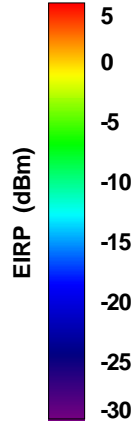

Total	Frequency (MHz)	1900	1920	1930	1960	1990	2110
	Peak Gain (dBi)	2.71454	2.30739	2.81846	3.01201	3.34611	1.67473
	Average Gain (dBi)	-0.625208	-0.247921	0.191235	0.256497	-0.270234	-2.90073

Total	Frequency (MHz)	2160	2170	2190	2200		
	Peak Gain (dBi)	1.24144	2.36	2.22694	3.09822		
	Average Gain (dBi)	-2.38225	-2.39256	-2.60534	-2.66813		

Total EIRP, Left Side View

Total EIRP, Bottom View

Total EIRP, Top View

Total EIRP, Front Face View

Total EIRP, Back Face View

WAN Free-Space Total EIRP, 1576MHz

Total EIRP, Right Side View

Total EIRP, Left Side View

Total EIRP, Bottom View

Total EIRP, Top View

Total EIRP, Front Face View

Total EIRP, Back Face View

WAN Free-Space Total EIRP, 1695MHz

Total EIRP, Right Side View

Total EIRP, Left Side View

Total EIRP, Bottom View

Total EIRP, Top View

Total EIRP, Front Face View

Total EIRP, Back Face View

WAN Free-Space Total EIRP, 1710MHz

Total EIRP, Right Side View

Total EIRP, Left Side View

Total EIRP, Bottom View

Total EIRP, Top View