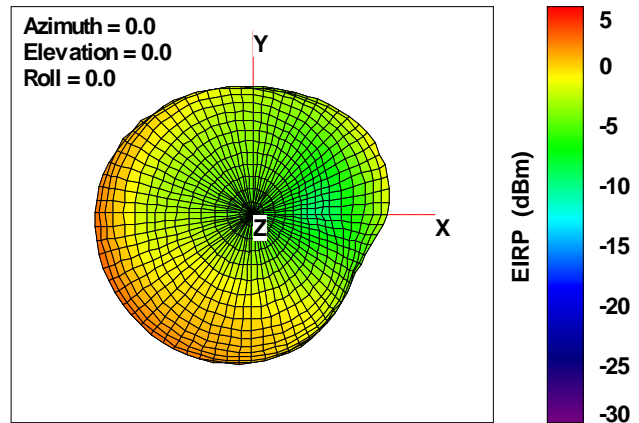

WAN Free-Space Total EIRP, 1850MHz

Total EIRP, Right Side View

Total EIRP, Left Side View

Total EIRP, Bottom View

Total EIRP, Top View

Total EIRP, Front Face View

Total EIRP, Back Face View

WAN Free-Space Total EIRP, 1880MHz

Total EIRP, Right Side View

Total EIRP, Left Side View

Total EIRP, Bottom View

Total EIRP, Top View

Total EIRP, Front Face View

Total EIRP, Back Face View

WAN Free-Space Total EIRP, 1900MHz

Total EIRP, Right Side View

Total EIRP, Left Side View

Total EIRP, Bottom View

Total EIRP, Top View

Total EIRP, Front Face View

Total EIRP, Back Face View

WAN Free-Space Total EIRP, 1920MHz

Total EIRP, Right Side View

Total EIRP, Left Side View

Total EIRP, Bottom View

Total EIRP, Top View

Total EIRP, Front Face View

Total EIRP, Back Face View

WAN Free-Space Total EIRP, 1930MHz

Total EIRP, Right Side View

Total EIRP, Left Side View

Total EIRP, Bottom View