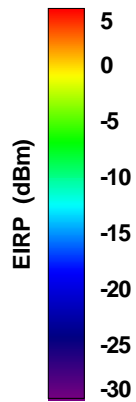

Total	Frequency (MHz)	1900	1920	1930	1960	1990	2110
	Peak Gain (dBi)	2.71454	2.30739	2.81846	3.01201	3.34611	1.67473
	Average Gain (dBi)	-0.625208	-0.247921	0.191235	0.256497	-0.270234	-2.90073

Total	Frequency (MHz)	2160	2170	2190	2200		
	Peak Gain (dBi)	1.24144	2.36	2.22694	3.09822		
	Average Gain (dBi)	-2.38225	-2.39256	-2.60534	-2.66813		

Total EIRP, Top View

Total EIRP, Front Face View

Total EIRP, Back Face View

WAN Free-Space Total EIRP, 1710MHz

Total EIRP, Right Side View

Total EIRP, Left Side View

Total EIRP, Bottom View

Total EIRP, Top View

Total EIRP, Front Face View

Total EIRP, Back Face View

WAN Free-Space Total EIRP, 1750 MHz

Total EIRP, Right Side View

Total EIRP, Left Side View

Total EIRP, Bottom View

Total EIRP, Top View

Total EIRP, Front Face View

Total EIRP, Back Face View

WAN Free-Space Total EIRP, 1800MHz

Total EIRP, Right Side View

Total EIRP, Left Side View

Total EIRP, Bottom View

Total EIRP, Top View

Total EIRP, Front Face View

Total EIRP, Back Face View