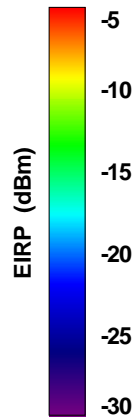

Total	Frequency (MHz)	1900	1920	1930	1960	1990	2110
	Peak Gain (dBi)	2.71454	2.30739	2.81846	3.01201	3.34611	1.67473
	Average Gain (dBi)	-0.625208	-0.247921	0.191235	0.256497	-0.270234	-2.90073

Total	Frequency (MHz)	2160	2170	2190	2200		
	Peak Gain (dBi)	1.24144	2.36	2.22694	3.09822		
	Average Gain (dBi)	-2.38225	-2.39256	-2.60534	-2.66813		

Total EIRP, Back Face View

WAN Free-Space Total EIRP, 960MHz

Total EIRP, Right Side View

Total EIRP, Left Side View

Total EIRP, Bottom View

Total EIRP, Top View

Total EIRP, Front Face View

Total EIRP, Back Face View

WAN Free-Space Total EIRP, 980MHz

Total EIRP, Right Side View

Total EIRP, Left Side View

Total EIRP, Bottom View

Total EIRP, Top View

Total EIRP, Front Face View

Total EIRP, Back Face View

WAN Free-Space Total EIRP, 1574MHz

Total EIRP, Right Side View

Total EIRP, Left Side View

Total EIRP, Bottom View

Total EIRP, Top View

Total EIRP, Front Face View

Total EIRP, Back Face View

WAN Free-Space Total EIRP, 1575MHz

Total EIRP, Right Side View