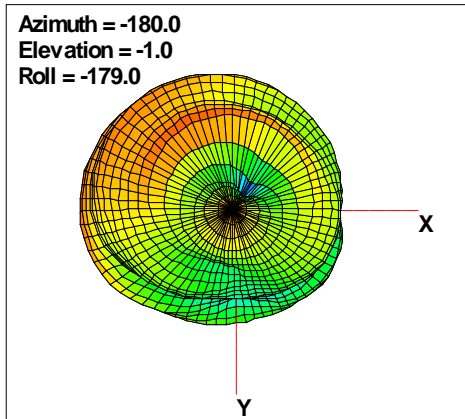

Total EIRP, Front Face View

Total EIRP, Back Face View

WAN Free-Space Total EIRP, 1990MHz

Total EIRP, Right Side View

Total EIRP, Left Side View

Total EIRP, Bottom View

Total EIRP, Top View

Total EIRP, Front Face View

Total EIRP, Back Face View

WAN Free-Space Total EIRP, 2110MHz

Total EIRP, Right Side View

Total EIRP, Left Side View

Total EIRP, Bottom View

Total EIRP, Top View

Total EIRP, Front Face View

Total EIRP, Back Face View

WAN Free-Space Total EIRP, 2160MHz

Total EIRP, Right Side View

Total EIRP, Left Side View

Total EIRP, Bottom View

Total EIRP, Top View

Total EIRP, Front Face View

Total EIRP, Back Face View

WAN Free-Space Total EIRP, 2170MHz

Total EIRP, Right Side View

Total EIRP, Left Side View

Total EIRP, Bottom View

Total EIRP, Top View

Total EIRP, Front Face View

Total EIRP, Back Face View

WAN Free-Space Total EIRP, 2190MHz

Total EIRP, Right Side View