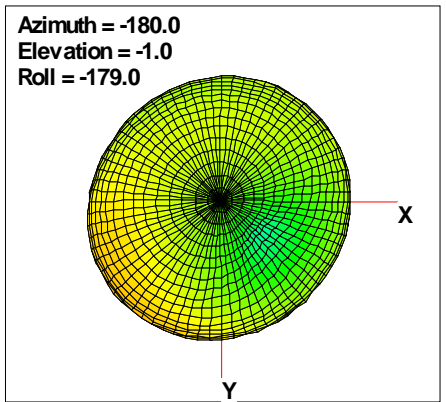

WAN Free-Space Total EIRP, 780 MHz

Total EIRP, Right Side View

Total EIRP, Left Side View

Total EIRP, Bottom View

Total EIRP, Top View

Total EIRP, Front Face View

Total EIRP, Back Face View

WAN Free-Space Total EIRP, 800 MHz

Total EIRP, Right Side View

Total EIRP, Left Side View

Total EIRP, Bottom View

Total EIRP, Top View

Total EIRP, Front Face View

Total EIRP, Back Face View

WAN Free-Space Total EIRP, 824 MHz

Total EIRP, Right Side View

Total EIRP, Left Side View

Total EIRP, Bottom View

Total EIRP, Top View

Total EIRP, Front Face View

Total EIRP, Back Face View

WAN Free-Space Total EIRP, 850MHz

Total EIRP, Right Side View

Total EIRP, Left Side View