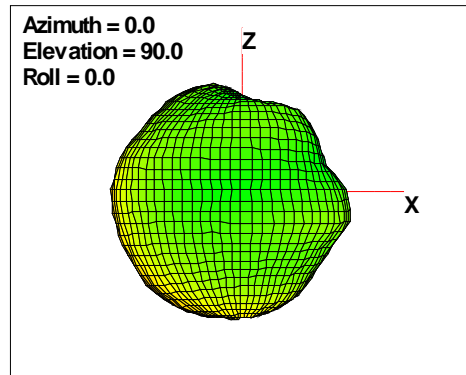

Total EIRP, Front Face View

Total EIRP, Back Face View

WAN Free-Space Total EIRP, 915MHz

Total EIRP, Right Side View

Total EIRP, Left Side View

Total EIRP, Bottom View

Total EIRP, Top View

Total EIRP, Front Face View

Total EIRP, Back Face View

WAN Free-Space Total EIRP, 960MHz

Total EIRP, Right Side View

Total EIRP, Left Side View

Total EIRP, Bottom View

Total EIRP, Top View

Total EIRP, Front Face View

Total EIRP, Back Face View

WAN Free-Space Total EIRP, 980MHz

Total EIRP, Right Side View

Total EIRP, Left Side View

Total EIRP, Bottom View

Total EIRP, Top View

Total EIRP, Front Face View

Total EIRP, Back Face View

WAN Free-Space Total EIRP, 1574MHz