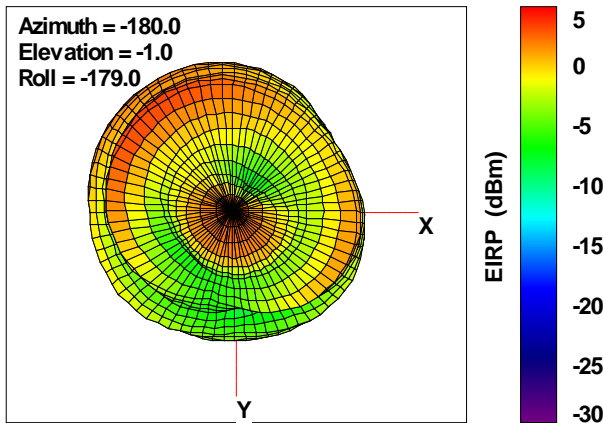

Total EIRP, Back Face View

WAN Free-Space Total EIRP, 1800MHz

Total EIRP, Right Side View

Total EIRP, Left Side View

Total EIRP, Bottom View

Total EIRP, Top View

Total EIRP, Front Face View

Total EIRP, Back Face View

WAN Free-Space Total EIRP, 1850MHz

Total EIRP, Right Side View

Total EIRP, Left Side View

Total EIRP, Bottom View

Total EIRP, Top View

Total EIRP, Front Face View

Total EIRP, Back Face View

WAN Free-Space Total EIRP, 1880MHz

Total EIRP, Right Side View

Total EIRP, Left Side View

Total EIRP, Bottom View

Total EIRP, Top View

Total EIRP, Front Face View

Total EIRP, Back Face View

WAN Free-Space Total EIRP, 1900MHz

Total EIRP, Right Side View

Total EIRP, Left Side View

Total EIRP, Bottom View

Total EIRP, Top View

Total EIRP, Front Face View

Total EIRP, Back Face View

WAN Free-Space Total EIRP, 1920MHz

Total EIRP, Right Side View

Total EIRP, Left Side View