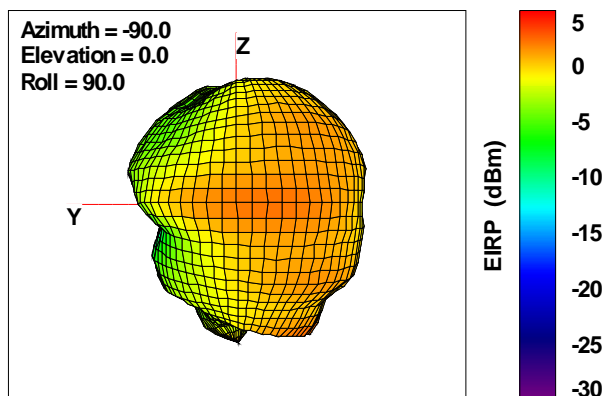

WAN Free-Space Total EIRP, 2160MHz

Total EIRP, Right Side View

Total EIRP, Left Side View

Total EIRP, Bottom View

Total EIRP, Top View

Total EIRP, Front Face View

Total EIRP, Back Face View

WAN Free-Space Total EIRP, 2170MHz

Total EIRP, Right Side View

Total EIRP, Left Side View

Total EIRP, Bottom View

Total EIRP, Top View

Total EIRP, Front Face View

Total EIRP, Back Face View

WAN Free-Space Total EIRP, 2190MHz

Total EIRP, Right Side View

Total EIRP, Left Side View

Total EIRP, Bottom View

Total EIRP, Top View

Total EIRP, Front Face View

Total EIRP, Back Face View

WAN Free-Space Total EIRP, 2200MHz

Total EIRP, Right Side View

Total EIRP, Left Side View

Total EIRP, Bottom View

Total EIRP, Top View

Total EIRP, Front Face View

Total EIRP, Back Face View