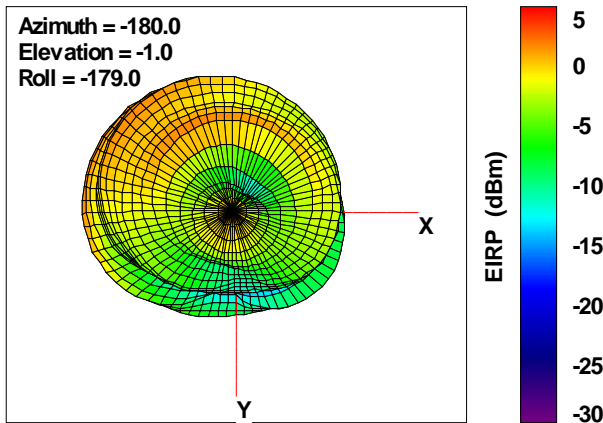

Total EIRP, Top View

Total EIRP, Front Face View

Total EIRP, Back Face View

WAN Free-Space Total EIRP, 1960MHz

Total EIRP, Right Side View

Total EIRP, Left Side View

Total EIRP, Bottom View

Total EIRP, Top View

Total EIRP, Front Face View

Total EIRP, Back Face View

WAN Free-Space Total EIRP, 1990MHz

Total EIRP, Right Side View

Total EIRP, Left Side View

Total EIRP, Bottom View

Total EIRP, Top View

Total EIRP, Front Face View

Total EIRP, Back Face View

WAN Free-Space Total EIRP, 2110MHz

Total EIRP, Right Side View

Total EIRP, Left Side View

Total EIRP, Bottom View

Total EIRP, Top View

Total EIRP, Front Face View

Total EIRP, Back Face View

WAN Free-Space Total EIRP, 2160MHz

Total EIRP, Right Side View

Total EIRP, Left Side View

Total EIRP, Bottom View

Total EIRP, Top View

Total EIRP, Front Face View

Total EIRP, Back Face View

WAN Free-Space Total EIRP, 2170MHz