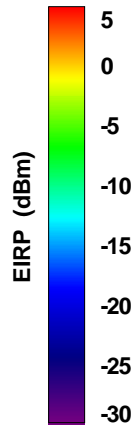

WAN Free-Space Total EIRP, 2160MHz

Total EIRP, Right Side View

Total EIRP, Left Side View

Total EIRP, Bottom View

Total EIRP, Top View

Total EIRP, Front Face View

Total EIRP, Back Face View

WAN Free-Space Total EIRP, 2170MHz

Total EIRP, Right Side View

Total EIRP, Left Side View

Total EIRP, Bottom View

Total EIRP, Top View

Total EIRP, Front Face View

Total EIRP, Back Face View

WAN Free-Space Total EIRP, 2190MHz

Total EIRP, Right Side View

Total EIRP, Left Side View

Total EIRP, Bottom View

Total EIRP, Top View

Total EIRP, Front Face View

Total EIRP, Back Face View

WAN Free-Space Total EIRP, 2200MHz

Total EIRP, Right Side View

Total EIRP, Left Side View

Total EIRP, Bottom View

Total EIRP, Top View

Total EIRP, Front Face View

Total EIRP, Back Face View