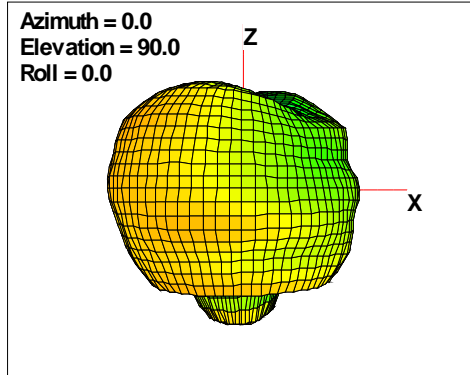

Total EIRP, Back Face View

WAN Free-Space Total EIRP, 960MHz

Total EIRP, Right Side View

Total EIRP, Left Side View

Total EIRP, Bottom View

Total EIRP, Top View

Total EIRP, Front Face View

Total EIRP, Back Face View

WAN Free-Space Total EIRP, 980MHz

Total EIRP, Right Side View

Total EIRP, Left Side View

Total EIRP, Bottom View

Total EIRP, Top View

Total EIRP, Front Face View

Total EIRP, Back Face View

WAN Free-Space Total EIRP, 1574MHz

Total EIRP, Right Side View

Total EIRP, Left Side View

Total EIRP, Bottom View

Total EIRP, Top View

Total EIRP, Front Face View

Total EIRP, Back Face View

WAN Free-Space Total EIRP, 1575MHz

Total EIRP, Right Side View

Total EIRP, Left Side View

Total EIRP, Bottom View

Total EIRP, Top View

Total EIRP, Front Face View

Total EIRP, Back Face View

WAN Free-Space Total EIRP, 1576MHz

Total EIRP, Right Side View

Total EIRP, Left Side View