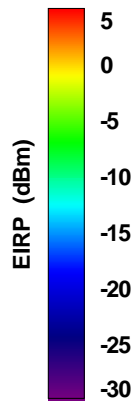

Total EIRP, Back Face View

WAN Free-Space Total EIRP, 2110MHz

Total EIRP, Right Side View

Total EIRP, Left Side View

Total EIRP, Bottom View

Total EIRP, Top View

Total EIRP, Front Face View

Total EIRP, Back Face View

WAN Free-Space Total EIRP, 2160MHz

Total EIRP, Right Side View

Total EIRP, Left Side View

Total EIRP, Bottom View

Total EIRP, Top View

Total EIRP, Front Face View

Total EIRP, Back Face View

WAN Free-Space Total EIRP, 2170MHz

Total EIRP, Right Side View

Total EIRP, Left Side View

Total EIRP, Bottom View

Total EIRP, Top View

Total EIRP, Front Face View

Total EIRP, Back Face View

WAN Free-Space Total EIRP, 2190MHz

Total EIRP, Right Side View

Total EIRP, Left Side View

Total EIRP, Bottom View

Total EIRP, Top View

Total EIRP, Front Face View

Total EIRP, Back Face View

WAN Free-Space Total EIRP, 2200MHz

Total EIRP, Right Side View

Total EIRP, Left Side View