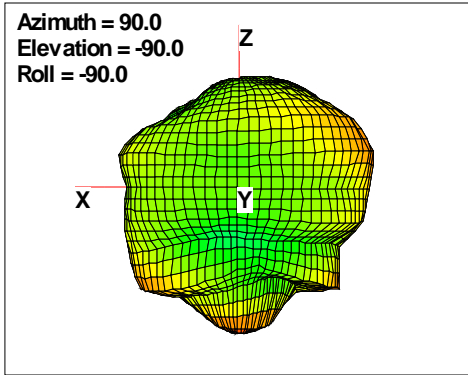

WAN Free-Space Total EIRP, 1850MHz

Total EIRP, Right Side View

Total EIRP, Left Side View

Total EIRP, Bottom View

Total EIRP, Top View

Total EIRP, Front Face View

Total EIRP, Back Face View

WAN Free-Space Total EIRP, 1880MHz

Total EIRP, Right Side View

Total EIRP, Left Side View

Total EIRP, Bottom View

Total EIRP, Top View

Total EIRP, Front Face View

Total EIRP, Back Face View

WAN Free-Space Total EIRP, 1900MHz

Total EIRP, Right Side View

Total EIRP, Left Side View

Total EIRP, Bottom View

Total EIRP, Top View

Total EIRP, Front Face View

Total EIRP, Back Face View

WAN Free-Space Total EIRP, 1920MHz

Total EIRP, Right Side View

Total EIRP, Left Side View