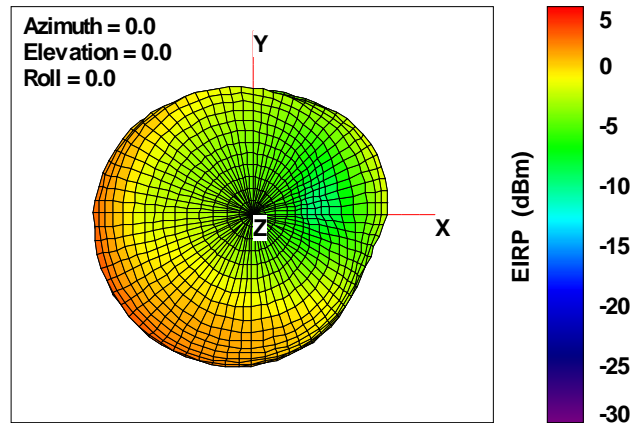

WAN Free-Space Total EIRP, 1850MHz

Total EIRP, Right Side View

Total EIRP, Left Side View

Total EIRP, Bottom View

Total EIRP, Top View

Total EIRP, Front Face View

Total EIRP, Back Face View

WAN Free-Space Total EIRP, 1880MHz

Total EIRP, Right Side View

Total EIRP, Left Side View

Total EIRP, Bottom View

Total EIRP, Top View

Total EIRP, Front Face View

Total EIRP, Back Face View

WAN Free-Space Total EIRP, 1900MHz

Total EIRP, Right Side View

Total EIRP, Left Side View

Total EIRP, Bottom View

Total EIRP, Top View

Total EIRP, Front Face View

Total EIRP, Back Face View

WAN Free-Space Total EIRP, 1920MHz

Total EIRP, Right Side View

Total EIRP, Left Side View

Total EIRP, Bottom View

Total EIRP, Top View

Total EIRP, Front Face View

Total EIRP, Back Face View

WAN Free-Space Total EIRP, 1930MHz

Total EIRP, Right Side View

Total EIRP, Left Side View

Total EIRP, Bottom View