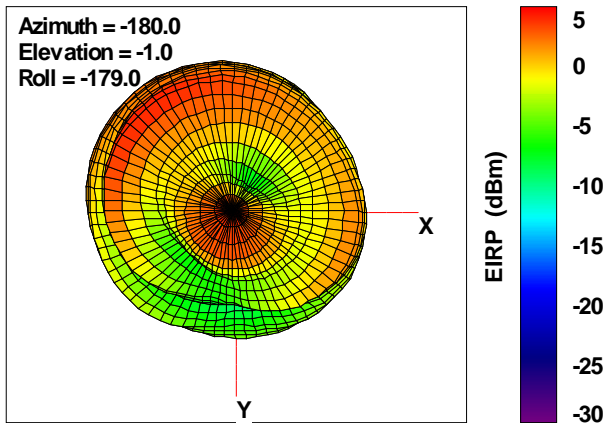

WAN Free-Space Total EIRP, 1850MHz

Total EIRP, Right Side View

Total EIRP, Left Side View

Total EIRP, Bottom View

Total EIRP, Top View

Total EIRP, Front Face View

Total EIRP, Back Face View

WAN Free-Space Total EIRP, 1880MHz

Total EIRP, Right Side View

Total EIRP, Left Side View

Total EIRP, Bottom View

Total EIRP, Top View

Total EIRP, Front Face View

Total EIRP, Back Face View

WAN Free-Space Total EIRP, 1900MHz

Total EIRP, Right Side View

Total EIRP, Left Side View

Total EIRP, Bottom View

Total EIRP, Top View

Total EIRP, Front Face View

Total EIRP, Back Face View

WAN Free-Space Total EIRP, 1920MHz

Total EIRP, Right Side View

Total EIRP, Left Side View

Total EIRP, Bottom View

Total EIRP, Top View

Total EIRP, Front Face View

Total EIRP, Back Face View

WAN Free-Space Total EIRP, 1930MHz

Total EIRP, Right Side View

Total EIRP, Left Side View

Total EIRP, Bottom View