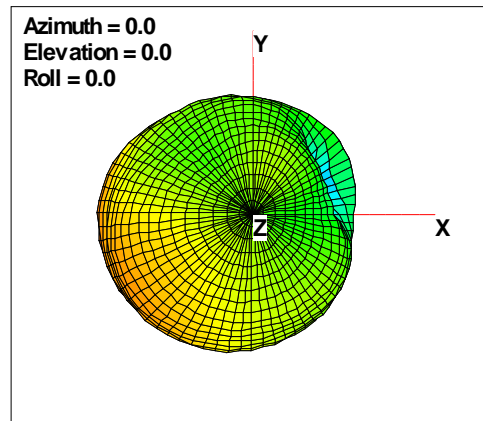

WAN Free-Space Total EIRP, 2160MHz

Total EIRP, Right Side View

Total EIRP, Left Side View

Total EIRP, Bottom View

Total EIRP, Top View

Total EIRP, Front Face View

Total EIRP, Back Face View

WAN Free-Space Total EIRP, 2170MHz

Total EIRP, Right Side View

Total EIRP, Left Side View

Total EIRP, Bottom View

Total EIRP, Top View

Total EIRP, Front Face View

Total EIRP, Back Face View

WAN Free-Space Total EIRP, 2190MHz

Total EIRP, Right Side View

Total EIRP, Left Side View

Total EIRP, Bottom View

Total EIRP, Top View

Total EIRP, Front Face View

Total EIRP, Back Face View

WAN Free-Space Total EIRP, 2200MHz

Total EIRP, Right Side View

Total EIRP, Left Side View

Total EIRP, Bottom View

Total EIRP, Top View

Total EIRP, Front Face View

Total EIRP, Back Face View