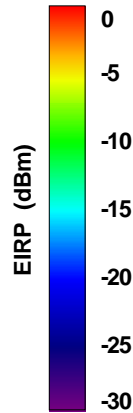

Total	Frequency (MHz)	1900	1920	1930	1960	1990	2110
	Peak Gain (dBi)	2.71454	2.30739	2.81846	3.01201	3.34611	1.67473
	Average Gain (dBi)	-0.625208	-0.247921	0.191235	0.256497	-0.270234	-2.90073

Total	Frequency (MHz)	2160	2170	2190	2200		
	Peak Gain (dBi)	1.24144	2.36	2.22694	3.09822		
	Average Gain (dBi)	-2.38225	-2.39256	-2.60534	-2.66813		

WAN Free-Space Total EIRP, 780 MHz

Total EIRP, Right Side View

Total EIRP, Left Side View

Total EIRP, Bottom View

Total EIRP, Top View

Total EIRP, Front Face View

Total EIRP, Back Face View

WAN Free-Space Total EIRP, 800 MHz

Total EIRP, Right Side View

Total EIRP, Left Side View

Total EIRP, Bottom View

Total EIRP, Top View

Total EIRP, Front Face View

Total EIRP, Back Face View

WAN Free-Space Total EIRP, 824 MHz

Total EIRP, Right Side View

Total EIRP, Left Side View

Total EIRP, Bottom View

Total EIRP, Top View

Total EIRP, Front Face View

Total EIRP, Back Face View

WAN Free-Space Total EIRP, 850MHz

Total EIRP, Right Side View

Total EIRP, Left Side View