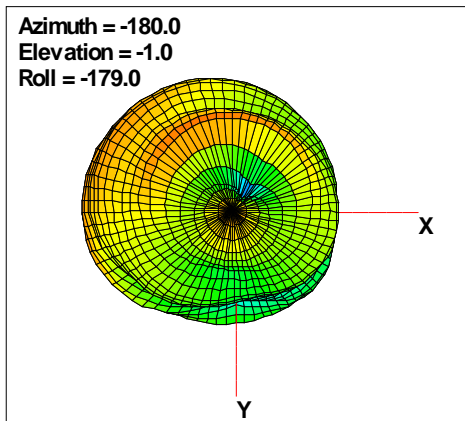

WAN Free-Space Total EIRP, 2160MHz

Total EIRP, Right Side View

Total EIRP, Left Side View

Total EIRP, Bottom View

Total EIRP, Top View

Total EIRP, Front Face View

Total EIRP, Back Face View

WAN Free-Space Total EIRP, 2170MHz

Total EIRP, Right Side View

Total EIRP, Left Side View

Total EIRP, Bottom View

Total EIRP, Top View

Total EIRP, Front Face View

Total EIRP, Back Face View

WAN Free-Space Total EIRP, 2190MHz

Total EIRP, Right Side View

Total EIRP, Left Side View

Total EIRP, Bottom View

Total EIRP, Top View

Total EIRP, Front Face View

Total EIRP, Back Face View

WAN Free-Space Total EIRP, 2200MHz

Total EIRP, Right Side View

Total EIRP, Left Side View

Total EIRP, Bottom View

Total EIRP, Top View

Total EIRP, Front Face View

Total EIRP, Back Face View