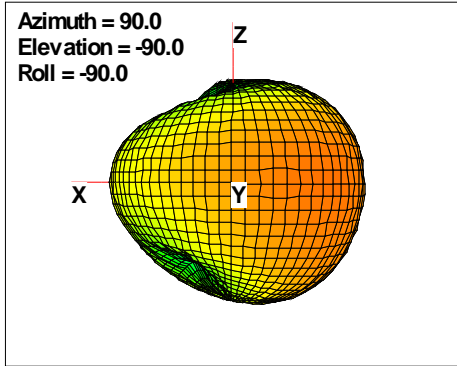

WAN Free-Space Total EIRP, 780 MHz

Total EIRP, Right Side View

Total EIRP, Left Side View

Total EIRP, Bottom View

Total EIRP, Top View

Total EIRP, Front Face View

Total EIRP, Back Face View

WAN Free-Space Total EIRP, 800 MHz

Total EIRP, Right Side View

Total EIRP, Left Side View

Total EIRP, Bottom View

Total EIRP, Top View

Total EIRP, Front Face View

Total EIRP, Back Face View

WAN Free-Space Total EIRP, 824 MHz

Total EIRP, Right Side View