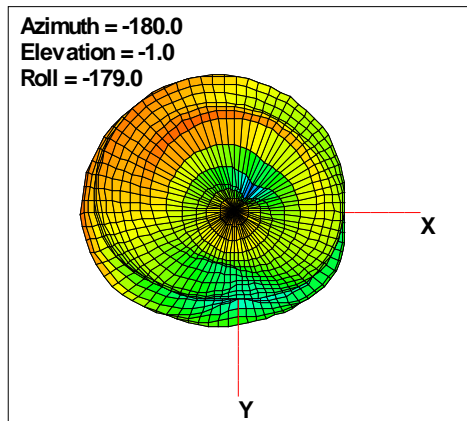

Total EIRP, Front Face View

Total EIRP, Back Face View

WAN Free-Space Total EIRP, 1990MHz

Total EIRP, Right Side View

Total EIRP, Left Side View

Total EIRP, Bottom View

Total EIRP, Top View

Total EIRP, Front Face View

Total EIRP, Back Face View

WAN Free-Space Total EIRP, 2110MHz

Total EIRP, Right Side View

Total EIRP, Left Side View

Total EIRP, Bottom View

Total EIRP, Top View

Total EIRP, Front Face View

Total EIRP, Back Face View

WAN Free-Space Total EIRP, 2160MHz

Total EIRP, Right Side View

Total EIRP, Left Side View

Total EIRP, Bottom View

Total EIRP, Top View

Total EIRP, Front Face View

Total EIRP, Back Face View

WAN Free-Space Total EIRP, 2170MHz

Total EIRP, Right Side View

Total EIRP, Left Side View

Total EIRP, Bottom View

Total EIRP, Top View

Total EIRP, Front Face View

Total EIRP, Back Face View

WAN Free-Space Total EIRP, 2190MHz

Total EIRP, Right Side View