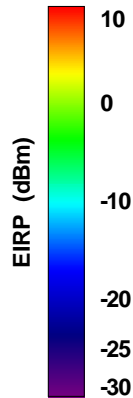

Total EIRP, Bottom View

Total EIRP, Top View

Total EIRP, Front Face View

Total EIRP, Back Face View

WAN Free-Space Total EIRP, 1930MHz

Total EIRP, Right Side View

Total EIRP, Left Side View

Total EIRP, Bottom View

Total EIRP, Top View

Total EIRP, Front Face View

Total EIRP, Back Face View

WAN Free-Space Total EIRP, 1960MHz

Total EIRP, Right Side View

Total EIRP, Left Side View

Total EIRP, Bottom View

Total EIRP, Top View

Total EIRP, Front Face View

Total EIRP, Back Face View

WAN Free-Space Total EIRP, 1990MHz

Total EIRP, Right Side View

Total EIRP, Left Side View

Total EIRP, Bottom View

Total EIRP, Top View

Total EIRP, Front Face View

Total EIRP, Back Face View

WAN Free-Space Total EIRP, 2110MHz

Total EIRP, Right Side View

Total EIRP, Left Side View

Total EIRP, Bottom View

Total EIRP, Top View

Total EIRP, Front Face View

Total EIRP, Back Face View