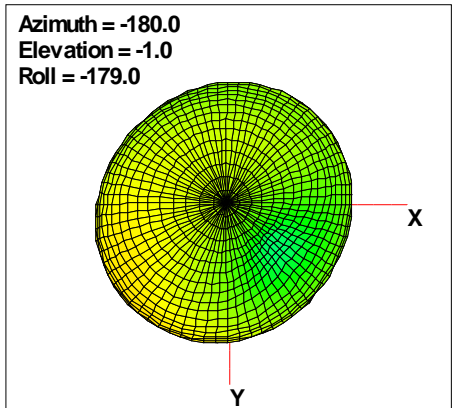

WAN Free-Space Total EIRP, 780 MHz

Total EIRP, Right Side View

Total EIRP, Left Side View

Total EIRP, Bottom View

Total EIRP, Top View

Total EIRP, Front Face View

Total EIRP, Back Face View

WAN Free-Space Total EIRP, 800 MHz

Total EIRP, Right Side View

Total EIRP, Left Side View

Total EIRP, Bottom View

Total EIRP, Top View

Total EIRP, Front Face View

Total EIRP, Back Face View

WAN Free-Space Total EIRP, 824 MHz

Total EIRP, Right Side View

Total EIRP, Left Side View

Total EIRP, Bottom View

Total EIRP, Top View

Total EIRP, Front Face View

Total EIRP, Back Face View

WAN Free-Space Total EIRP, 850MHz

Total EIRP, Right Side View

Total EIRP, Left Side View

Total EIRP, Bottom View

Total EIRP, Top View

Total EIRP, Front Face View

Total EIRP, Back Face View

WAN Free-Space Total EIRP, 869MHz

Total EIRP, Right Side View

Total EIRP, Left Side View

Total EIRP, Bottom View