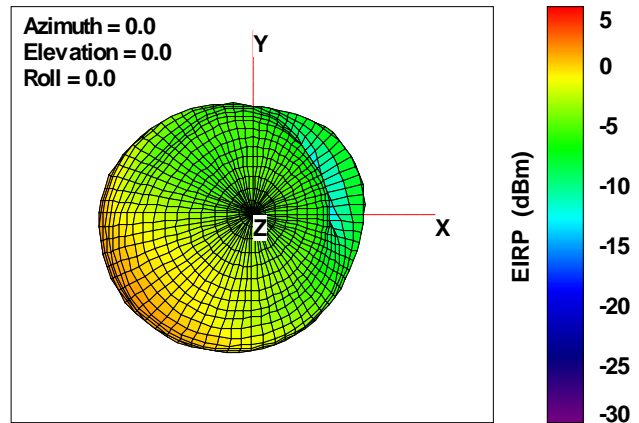

Total EIRP, Top View

Total EIRP, Front Face View

Total EIRP, Back Face View

WAN Free-Space Total EIRP, 1960MHz

Total EIRP, Right Side View

Total EIRP, Left Side View

Total EIRP, Bottom View

Total EIRP, Top View

Total EIRP, Front Face View

Total EIRP, Back Face View

WAN Free-Space Total EIRP, 1990MHz

Total EIRP, Right Side View

Total EIRP, Left Side View

Total EIRP, Bottom View

Total EIRP, Top View

Total EIRP, Front Face View

Total EIRP, Back Face View

WAN Free-Space Total EIRP, 2110MHz

Total EIRP, Right Side View

Total EIRP, Left Side View

Total EIRP, Bottom View

Total EIRP, Top View

Total EIRP, Front Face View

Total EIRP, Back Face View

WAN Free-Space Total EIRP, 2160MHz

Total EIRP, Right Side View

Total EIRP, Left Side View

Total EIRP, Bottom View

Total EIRP, Top View

Total EIRP, Front Face View

Total EIRP, Back Face View

WAN Free-Space Total EIRP, 2170MHz