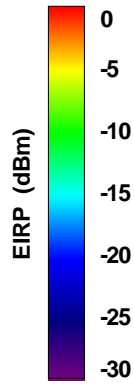

WAN Free-Space Total EIRP, 980MHz

Total EIRP, Right Side View

Total EIRP, Left Side View

Total EIRP, Bottom View

Total EIRP, Top View

Total EIRP, Front Face View

Total EIRP, Back Face View

WAN Free-Space Total EIRP, 1574MHz

Total EIRP, Right Side View

Total EIRP, Left Side View

Total EIRP, Bottom View

Total EIRP, Top View

Total EIRP, Front Face View

Total EIRP, Back Face View

WAN Free-Space Total EIRP, 1575MHz

Total EIRP, Right Side View

Total EIRP, Left Side View

Total EIRP, Bottom View

Total EIRP, Top View

Total EIRP, Front Face View

Total EIRP, Back Face View

WAN Free-Space Total EIRP, 1576MHz

Total EIRP, Right Side View

Total EIRP, Left Side View

Total EIRP, Bottom View

Total EIRP, Top View

Total EIRP, Front Face View

Total EIRP, Back Face View

WAN Free-Space Total EIRP, 1695MHz

Total EIRP, Right Side View

Total EIRP, Left Side View

Total EIRP, Bottom View