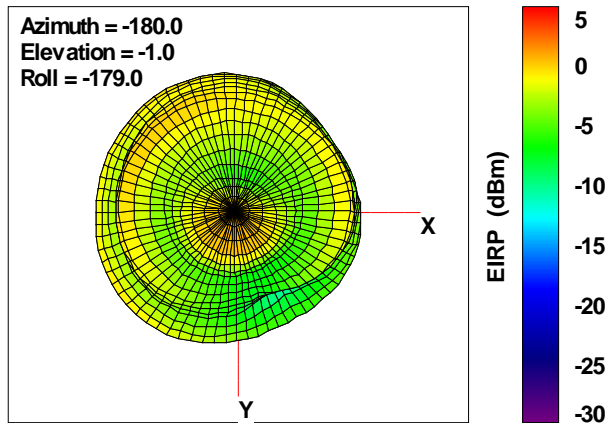

Total EIRP, Front Face View

Total EIRP, Back Face View

WAN Free-Space Total EIRP, 1750 MHz

Total EIRP, Right Side View

Total EIRP, Left Side View

Total EIRP, Bottom View

Total EIRP, Top View

Total EIRP, Front Face View

Total EIRP, Back Face View

WAN Free-Space Total EIRP, 1800MHz

Total EIRP, Right Side View

Total EIRP, Left Side View

Total EIRP, Bottom View

Total EIRP, Top View

Total EIRP, Front Face View

Total EIRP, Back Face View

WAN Free-Space Total EIRP, 1850MHz

Total EIRP, Right Side View

Total EIRP, Left Side View

Total EIRP, Bottom View

Total EIRP, Top View

Total EIRP, Front Face View

Total EIRP, Back Face View

WAN Free-Space Total EIRP, 1880MHz

Total EIRP, Right Side View

Total EIRP, Left Side View

Total EIRP, Bottom View

Total EIRP, Top View

Total EIRP, Front Face View

Total EIRP, Back Face View

WAN Free-Space Total EIRP, 1900MHz

Total EIRP, Right Side View