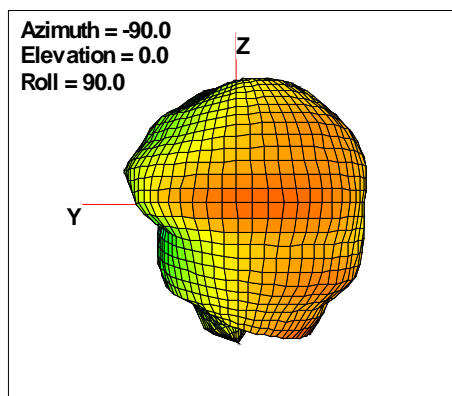

Total EIRP, Back Face View

WAN Free-Space Total EIRP, 2110MHz

Total EIRP, Right Side View

Total EIRP, Left Side View

Total EIRP, Bottom View

Total EIRP, Top View

Total EIRP, Front Face View

Total EIRP, Back Face View

WAN Free-Space Total EIRP, 2160MHz

Total EIRP, Right Side View

Total EIRP, Left Side View

Total EIRP, Bottom View

Total EIRP, Top View

Total EIRP, Front Face View

Total EIRP, Back Face View

WAN Free-Space Total EIRP, 2170MHz

Total EIRP, Right Side View

Total EIRP, Left Side View

Total EIRP, Bottom View

Total EIRP, Top View

Total EIRP, Front Face View

Total EIRP, Back Face View

WAN Free-Space Total EIRP, 2190MHz

Total EIRP, Right Side View

Total EIRP, Left Side View

Total EIRP, Bottom View

Total EIRP, Top View

Total EIRP, Front Face View

Total EIRP, Back Face View

WAN Free-Space Total EIRP, 2200MHz

Total EIRP, Right Side View

Total EIRP, Left Side View