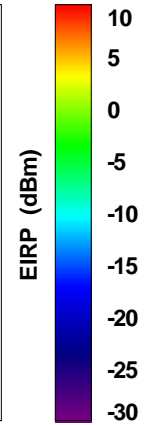

Total EIRP, Bottom View

Total EIRP, Top View

Total EIRP, Front Face View

Total EIRP, Back Face View

WAN Free-Space Total EIRP, 1930MHz

Total EIRP, Right Side View

Total EIRP, Left Side View

Total EIRP, Bottom View

Total EIRP, Top View

Total EIRP, Front Face View

Total EIRP, Back Face View

WAN Free-Space Total EIRP, 1960MHz

Total EIRP, Right Side View

Total EIRP, Left Side View

Total EIRP, Bottom View

Total EIRP, Top View

Total EIRP, Front Face View

Total EIRP, Back Face View

WAN Free-Space Total EIRP, 1990MHz

Total EIRP, Right Side View

Total EIRP, Left Side View

Total EIRP, Bottom View

Total EIRP, Top View

Total EIRP, Front Face View

Total EIRP, Back Face View

WAN Free-Space Total EIRP, 2110MHz

Total EIRP, Right Side View

Total EIRP, Left Side View

Total EIRP, Bottom View

Total EIRP, Top View

Total EIRP, Front Face View

Total EIRP, Back Face View