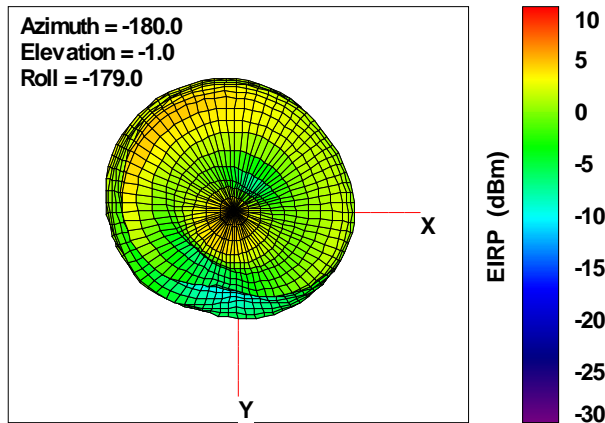

Total EIRP, Right Side View

Total EIRP, Left Side View

Total EIRP, Bottom View

Total EIRP, Top View

Total EIRP, Front Face View

Total EIRP, Back Face View

WAN Free-Space Total EIRP, 1900MHz

Total EIRP, Right Side View

Total EIRP, Left Side View

Total EIRP, Bottom View

Total EIRP, Top View

Total EIRP, Front Face View

Total EIRP, Back Face View

WAN Free-Space Total EIRP, 1920MHz

Total EIRP, Right Side View

Total EIRP, Left Side View

Total EIRP, Bottom View

Total EIRP, Top View

Total EIRP, Front Face View

Total EIRP, Back Face View

WAN Free-Space Total EIRP, 1930MHz

Total EIRP, Right Side View

Total EIRP, Left Side View

Total EIRP, Bottom View

Total EIRP, Top View

Total EIRP, Front Face View

Total EIRP, Back Face View

WAN Free-Space Total EIRP, 1960MHz

Total EIRP, Right Side View

Total EIRP, Left Side View

Total EIRP, Bottom View

Total EIRP, Top View