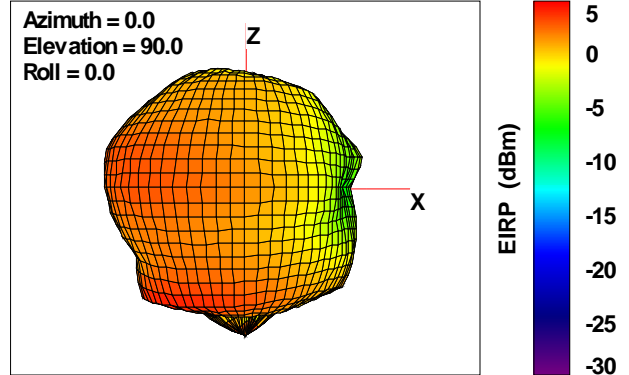

WAN Free-Space Total EIRP, 1850MHz

Total EIRP, Right Side View

Total EIRP, Left Side View

Total EIRP, Bottom View

Total EIRP, Top View

Total EIRP, Front Face View

Total EIRP, Back Face View

WAN Free-Space Total EIRP, 1880MHz

Total EIRP, Right Side View

Total EIRP, Left Side View

Total EIRP, Bottom View

Total EIRP, Top View

Total EIRP, Front Face View

Total EIRP, Back Face View

WAN Free-Space Total EIRP, 1900MHz

Total EIRP, Right Side View

Total EIRP, Left Side View

Total EIRP, Bottom View

Total EIRP, Top View

Total EIRP, Front Face View

Total EIRP, Back Face View

WAN Free-Space Total EIRP, 1920MHz

Total EIRP, Right Side View

Total EIRP, Left Side View

Total EIRP, Bottom View

Total EIRP, Top View

Total EIRP, Front Face View

Total EIRP, Back Face View

WAN Free-Space Total EIRP, 1930MHz

Total EIRP, Right Side View

Total EIRP, Left Side View

Total EIRP, Bottom View