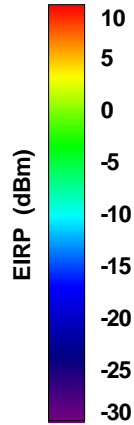

Total EIRP, Right Side View

Total EIRP, Left Side View

Total EIRP, Bottom View

Total EIRP, Top View

Total EIRP, Front Face View

Total EIRP, Back Face View

WAN Free-Space Total EIRP, 1900MHz

Total EIRP, Right Side View

Total EIRP, Left Side View

Total EIRP, Bottom View

Total EIRP, Top View

Total EIRP, Front Face View

Total EIRP, Back Face View

WAN Free-Space Total EIRP, 1920MHz

Total EIRP, Right Side View

Total EIRP, Left Side View

Total EIRP, Bottom View

Total EIRP, Top View

Total EIRP, Front Face View

Total EIRP, Back Face View

WAN Free-Space Total EIRP, 1930MHz

Total EIRP, Right Side View

Total EIRP, Left Side View

Total EIRP, Bottom View

Total EIRP, Top View

Total EIRP, Front Face View

Total EIRP, Back Face View

WAN Free-Space Total EIRP, 1960MHz

Total EIRP, Right Side View

Total EIRP, Left Side View

Total EIRP, Bottom View

Total EIRP, Top View