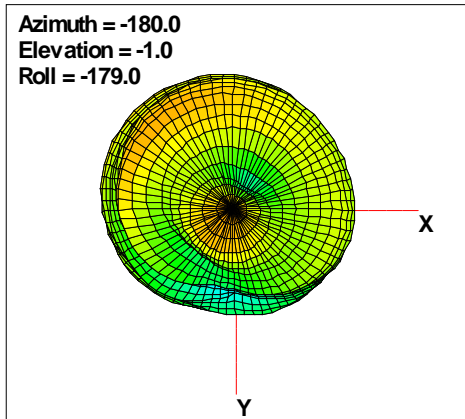

Total EIRP, Right Side View

Total EIRP, Left Side View

Total EIRP, Bottom View

Total EIRP, Top View

Total EIRP, Front Face View

Total EIRP, Back Face View

WAN Free-Space Total EIRP, 1900MHz

Total EIRP, Right Side View

Total EIRP, Left Side View

Total EIRP, Bottom View

Total EIRP, Top View

Total EIRP, Front Face View

Total EIRP, Back Face View

WAN Free-Space Total EIRP, 1920MHz

Total EIRP, Right Side View

Total EIRP, Left Side View

Total EIRP, Bottom View

Total EIRP, Top View

Total EIRP, Front Face View

Total EIRP, Back Face View

WAN Free-Space Total EIRP, 1930MHz

Total EIRP, Right Side View

Total EIRP, Left Side View

Total EIRP, Bottom View

Total EIRP, Top View

Total EIRP, Front Face View

Total EIRP, Back Face View

WAN Free-Space Total EIRP, 1960MHz

Total EIRP, Right Side View

Total EIRP, Left Side View

Total EIRP, Bottom View

Total EIRP, Top View