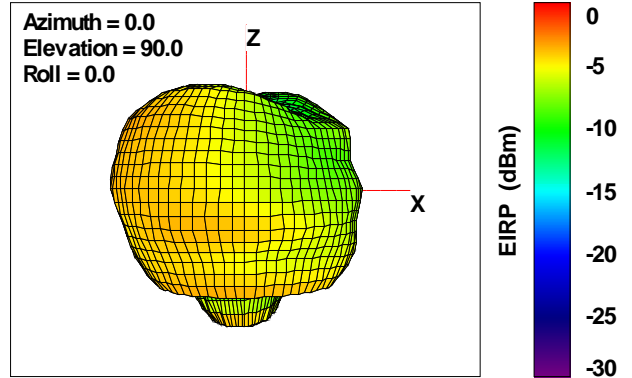

Total EIRP, Back Face View

WAN Free-Space Total EIRP, 960MHz

Total EIRP, Right Side View

Total EIRP, Left Side View

Total EIRP, Bottom View

Total EIRP, Top View

Total EIRP, Front Face View

Total EIRP, Back Face View

WAN Free-Space Total EIRP, 980MHz

Total EIRP, Right Side View

Total EIRP, Left Side View

Total EIRP, Bottom View

Total EIRP, Top View

Total EIRP, Front Face View

Total EIRP, Back Face View

WAN Free-Space Total EIRP, 1574MHz

Total EIRP, Right Side View

Total EIRP, Left Side View

Total EIRP, Bottom View

Total EIRP, Top View

Total EIRP, Front Face View

Total EIRP, Back Face View

WAN Free-Space Total EIRP, 1575MHz

Total EIRP, Right Side View

Total EIRP, Left Side View

Total EIRP, Bottom View

Total EIRP, Top View

Total EIRP, Front Face View

Total EIRP, Back Face View

WAN Free-Space Total EIRP, 1576MHz

Total EIRP, Right Side View

Total EIRP, Left Side View