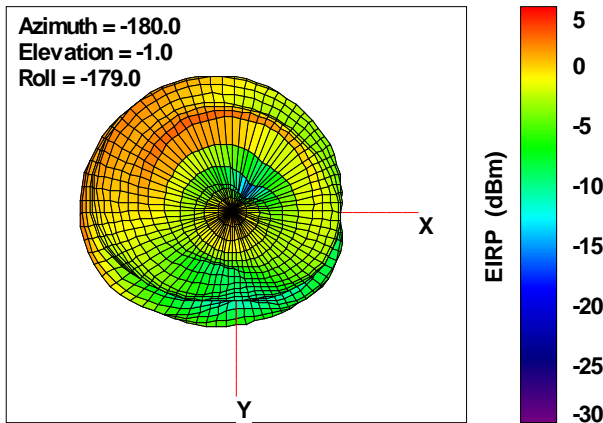

Total EIRP, Back Face View

WAN Free-Space Total EIRP, 2110MHz

Total EIRP, Right Side View

Total EIRP, Left Side View

Total EIRP, Bottom View

Total EIRP, Top View

Total EIRP, Front Face View

Total EIRP, Back Face View

WAN Free-Space Total EIRP, 2160MHz

Total EIRP, Right Side View

Total EIRP, Left Side View

Total EIRP, Bottom View

Total EIRP, Top View

Total EIRP, Front Face View

Total EIRP, Back Face View

WAN Free-Space Total EIRP, 2170MHz

Total EIRP, Right Side View

Total EIRP, Left Side View

Total EIRP, Bottom View

Total EIRP, Top View

Total EIRP, Front Face View

Total EIRP, Back Face View

WAN Free-Space Total EIRP, 2190MHz

Total EIRP, Right Side View

Total EIRP, Left Side View

Total EIRP, Bottom View

Total EIRP, Top View

Total EIRP, Front Face View

Total EIRP, Back Face View

WAN Free-Space Total EIRP, 2200MHz

Total EIRP, Right Side View

Total EIRP, Left Side View