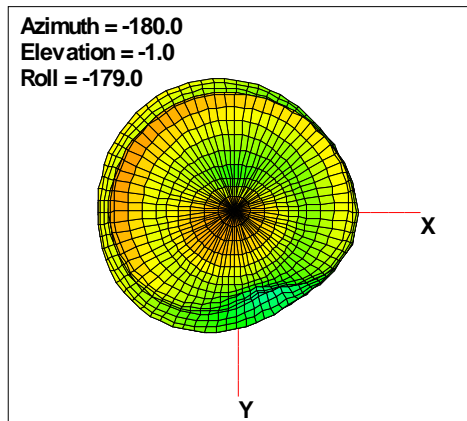

Total EIRP, Bottom View

Total EIRP, Top View

Total EIRP, Front Face View

Total EIRP, Back Face View

WAN Free-Space Total EIRP, 1695MHz

Total EIRP, Right Side View

Total EIRP, Left Side View

Total EIRP, Bottom View

Total EIRP, Top View

Total EIRP, Front Face View

Total EIRP, Back Face View

WAN Free-Space Total EIRP, 1710MHz

Total EIRP, Right Side View

Total EIRP, Left Side View

Total EIRP, Bottom View

Total EIRP, Top View

Total EIRP, Front Face View

Total EIRP, Back Face View

WAN Free-Space Total EIRP, 1750 MHz

Total EIRP, Right Side View

Total EIRP, Left Side View

Total EIRP, Bottom View

Total EIRP, Top View

Total EIRP, Front Face View

Total EIRP, Back Face View

WAN Free-Space Total EIRP, 1800MHz

Total EIRP, Right Side View

Total EIRP, Left Side View

Total EIRP, Bottom View

Total EIRP, Top View

Total EIRP, Front Face View

Total EIRP, Back Face View