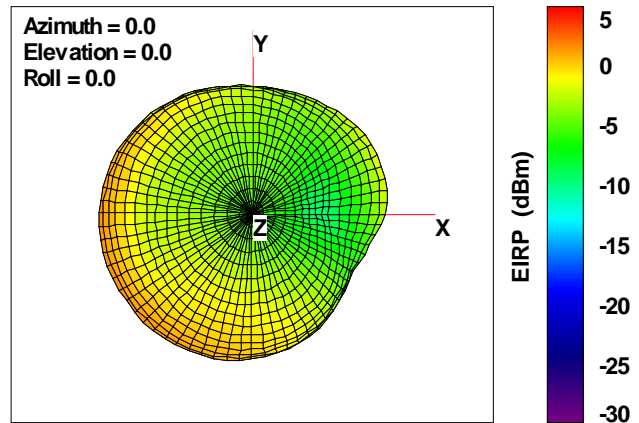

Total EIRP, Back Face View

WAN Free-Space Total EIRP, 1800MHz

Total EIRP, Right Side View

Total EIRP, Left Side View

Total EIRP, Bottom View

Total EIRP, Top View

Total EIRP, Front Face View

Total EIRP, Back Face View

WAN Free-Space Total EIRP, 1850MHz

Total EIRP, Right Side View

Total EIRP, Left Side View

Total EIRP, Bottom View

Total EIRP, Top View

Total EIRP, Front Face View

Total EIRP, Back Face View

WAN Free-Space Total EIRP, 1880MHz

Total EIRP, Right Side View

Total EIRP, Left Side View

Total EIRP, Bottom View

Total EIRP, Top View

Total EIRP, Front Face View

Total EIRP, Back Face View

WAN Free-Space Total EIRP, 1900MHz

Total EIRP, Right Side View

Total EIRP, Left Side View

Total EIRP, Bottom View

Total EIRP, Top View

Total EIRP, Front Face View

Total EIRP, Back Face View

WAN Free-Space Total EIRP, 1920MHz

Total EIRP, Right Side View

Total EIRP, Left Side View