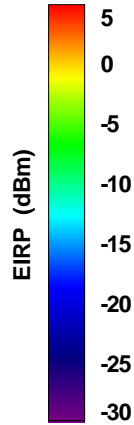

Total EIRP, Front Face View

Total EIRP, Back Face View

WAN Free-Space Total EIRP, 1990MHz

Total EIRP, Right Side View

Total EIRP, Left Side View

Total EIRP, Bottom View

Total EIRP, Top View

Total EIRP, Front Face View

Total EIRP, Back Face View

WAN Free-Space Total EIRP, 2110MHz

Total EIRP, Right Side View

Total EIRP, Left Side View

Total EIRP, Bottom View

Total EIRP, Top View

Total EIRP, Front Face View

Total EIRP, Back Face View

WAN Free-Space Total EIRP, 2160MHz

Total EIRP, Right Side View

Total EIRP, Left Side View

Total EIRP, Bottom View

Total EIRP, Top View

Total EIRP, Front Face View

Total EIRP, Back Face View

WAN Free-Space Total EIRP, 2170MHz

Total EIRP, Right Side View

Total EIRP, Left Side View

Total EIRP, Bottom View

Total EIRP, Top View

Total EIRP, Front Face View

Total EIRP, Back Face View

WAN Free-Space Total EIRP, 2190MHz

Total EIRP, Right Side View