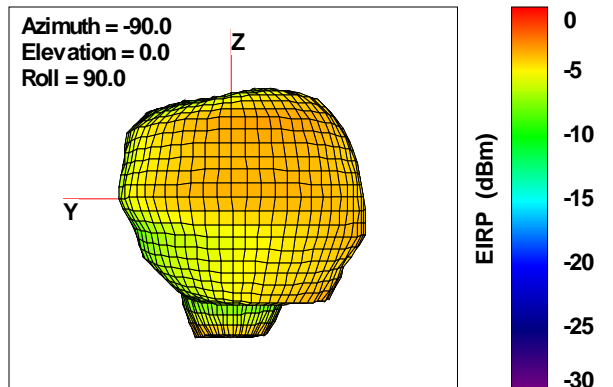

Total EIRP, Back Face View

WAN Free-Space Total EIRP, 960MHz

Total EIRP, Right Side View

Total EIRP, Left Side View

Total EIRP, Bottom View

Total EIRP, Top View

Total EIRP, Front Face View

Total EIRP, Back Face View

WAN Free-Space Total EIRP, 980MHz

Total EIRP, Right Side View

Total EIRP, Left Side View

Total EIRP, Bottom View

Total EIRP, Top View

Total EIRP, Front Face View

Total EIRP, Back Face View

WAN Free-Space Total EIRP, 1574MHz

Total EIRP, Right Side View

Total EIRP, Left Side View

Total EIRP, Bottom View

Total EIRP, Top View

Total EIRP, Front Face View

Total EIRP, Back Face View

WAN Free-Space Total EIRP, 1575MHz

Total EIRP, Right Side View

Total EIRP, Left Side View

Total EIRP, Bottom View

Total EIRP, Top View

Total EIRP, Front Face View

Total EIRP, Back Face View

WAN Free-Space Total EIRP, 1576MHz

Total EIRP, Right Side View

Total EIRP, Left Side View