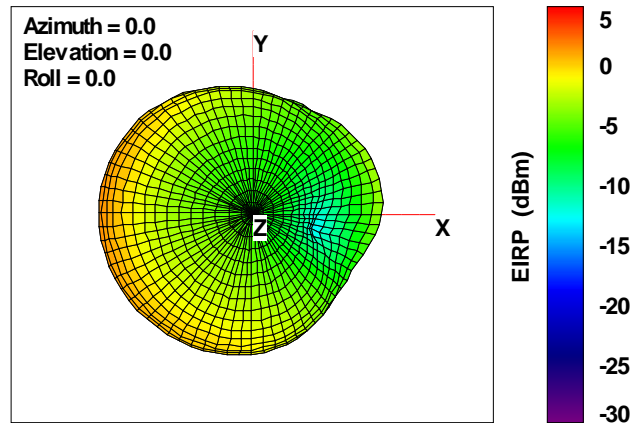

Total EIRP, Front Face View

Total EIRP, Back Face View

WAN Free-Space Total EIRP, 1750 MHz

Total EIRP, Right Side View

Total EIRP, Left Side View

Total EIRP, Bottom View

Total EIRP, Top View

Total EIRP, Front Face View

Total EIRP, Back Face View

WAN Free-Space Total EIRP, 1800MHz

Total EIRP, Right Side View

Total EIRP, Left Side View

Total EIRP, Bottom View

Total EIRP, Top View

Total EIRP, Front Face View

Total EIRP, Back Face View

WAN Free-Space Total EIRP, 1850MHz

Total EIRP, Right Side View

Total EIRP, Left Side View

Total EIRP, Bottom View

Total EIRP, Top View

Total EIRP, Front Face View

Total EIRP, Back Face View

WAN Free-Space Total EIRP, 1880MHz

Total EIRP, Right Side View

Total EIRP, Left Side View

Total EIRP, Bottom View

Total EIRP, Top View

Total EIRP, Front Face View

Total EIRP, Back Face View

WAN Free-Space Total EIRP, 1900MHz

Total EIRP, Right Side View