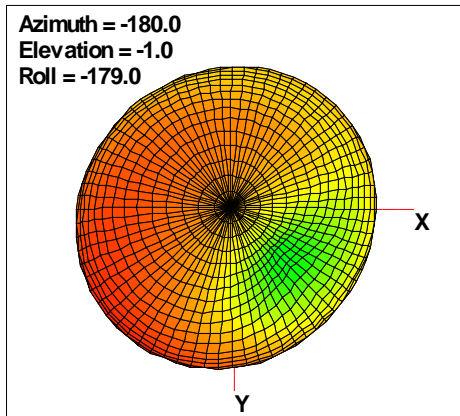

Total EIRP, Left Side View

Total EIRP, Bottom View

Total EIRP, Top View

Total EIRP, Front Face View

Total EIRP, Back Face View

WAN Free-Space Total EIRP, 850MHz

Total EIRP, Right Side View

Total EIRP, Left Side View

Total EIRP, Bottom View

Total EIRP, Top View

Total EIRP, Front Face View

Total EIRP, Back Face View

WAN Free-Space Total EIRP, 869MHz

Total EIRP, Right Side View

Total EIRP, Left Side View

Total EIRP, Bottom View

Total EIRP, Top View

Total EIRP, Front Face View

Total EIRP, Back Face View

WAN Free-Space Total EIRP, 894MHz

Total EIRP, Right Side View

Total EIRP, Left Side View

Total EIRP, Bottom View

Total EIRP, Top View

Total EIRP, Front Face View

Total EIRP, Back Face View

WAN Free-Space Total EIRP, 915MHz

Total EIRP, Right Side View

Total EIRP, Left Side View

Total EIRP, Bottom View

Total EIRP, Top View

Total EIRP, Front Face View