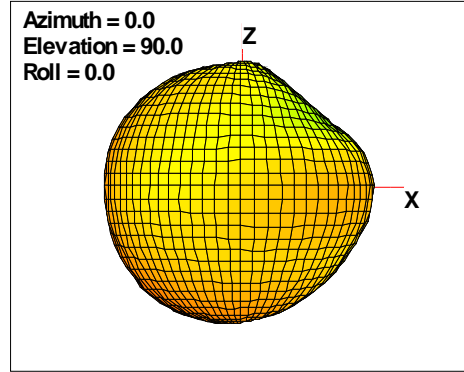

WAN Free-Space Total EIRP, 780 MHz

Total EIRP, Right Side View

Total EIRP, Left Side View

Total EIRP, Bottom View

Total EIRP, Top View

Total EIRP, Front Face View

Total EIRP, Back Face View

WAN Free-Space Total EIRP, 800 MHz

Total EIRP, Right Side View

Total EIRP, Left Side View

Total EIRP, Bottom View

Total EIRP, Top View

Total EIRP, Front Face View

Total EIRP, Back Face View

WAN Free-Space Total EIRP, 824 MHz

Total EIRP, Right Side View

Total EIRP, Left Side View

Total EIRP, Bottom View

Total EIRP, Top View

Total EIRP, Front Face View

Total EIRP, Back Face View

WAN Free-Space Total EIRP, 850MHz

Total EIRP, Right Side View

Total EIRP, Left Side View