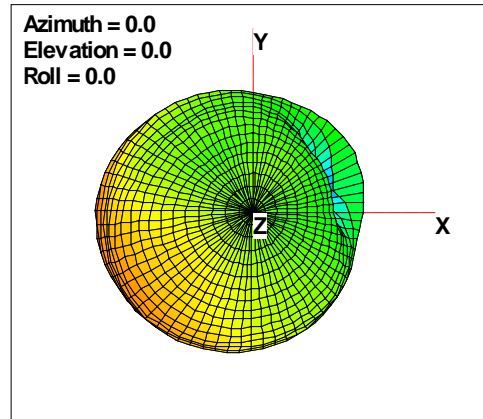

Total EIRP, Back Face View

WAN Free-Space Total EIRP, 2110MHz

Total EIRP, Right Side View

Total EIRP, Left Side View

Total EIRP, Bottom View

Total EIRP, Top View

Total EIRP, Front Face View

Total EIRP, Back Face View

WAN Free-Space Total EIRP, 2160MHz

Total EIRP, Right Side View

Total EIRP, Left Side View

Total EIRP, Bottom View

Total EIRP, Top View

Total EIRP, Front Face View

Total EIRP, Back Face View

WAN Free-Space Total EIRP, 2170MHz

Total EIRP, Right Side View

Total EIRP, Left Side View

Total EIRP, Bottom View

Total EIRP, Top View

Total EIRP, Front Face View

Total EIRP, Back Face View

WAN Free-Space Total EIRP, 2190MHz

Total EIRP, Right Side View

Total EIRP, Left Side View

Total EIRP, Bottom View

Total EIRP, Top View

Total EIRP, Front Face View

Total EIRP, Back Face View

WAN Free-Space Total EIRP, 2200MHz

Total EIRP, Right Side View

Total EIRP, Left Side View