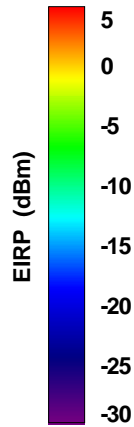

Total	Frequency (MHz)	1900	1920	1930	1960	1990	2110
	Peak Gain (dBi)	2.71454	2.30739	2.81846	3.01201	3.34611	1.67473
	Average Gain (dBi)	-0.625208	-0.247921	0.191235	0.256497	-0.270234	-2.90073

Total	Frequency (MHz)	2160	2170	2190	2200		
	Peak Gain (dBi)	1.24144	2.36	2.22694	3.09822		
	Average Gain (dBi)	-2.38225	-2.39256	-2.60534	-2.66813		

Total EIRP, Top View

Total EIRP, Front Face View

Total EIRP, Back Face View

WAN Free-Space Total EIRP, 1710MHz

Total EIRP, Right Side View

Total EIRP, Left Side View

Total EIRP, Bottom View

Total EIRP, Top View

Total EIRP, Front Face View

Total EIRP, Back Face View

WAN Free-Space Total EIRP, 1750 MHz

Total EIRP, Right Side View

Total EIRP, Left Side View

Total EIRP, Bottom View

Total EIRP, Top View

Total EIRP, Front Face View

Total EIRP, Back Face View

WAN Free-Space Total EIRP, 1800MHz

Total EIRP, Right Side View

Total EIRP, Left Side View

Total EIRP, Bottom View

Total EIRP, Top View

Total EIRP, Front Face View

Total EIRP, Back Face View