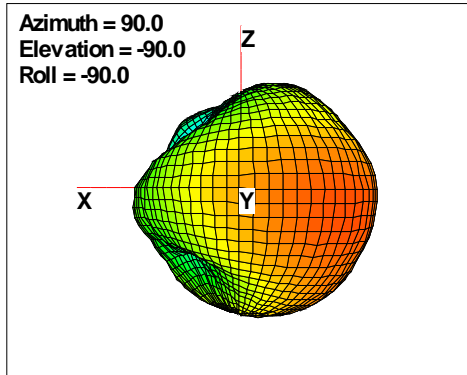

Total EIRP, Front Face View

Total EIRP, Back Face View

WAN Free-Space Total EIRP, 915MHz

Total EIRP, Right Side View

Total EIRP, Left Side View

Total EIRP, Bottom View

Total EIRP, Top View

Total EIRP, Front Face View

Total EIRP, Back Face View

WAN Free-Space Total EIRP, 960MHz

Total EIRP, Right Side View

Total EIRP, Left Side View

Total EIRP, Bottom View

Total EIRP, Top View

Total EIRP, Front Face View

Total EIRP, Back Face View

WAN Free-Space Total EIRP, 980MHz

Total EIRP, Right Side View

Total EIRP, Left Side View

Total EIRP, Bottom View

Total EIRP, Top View

Total EIRP, Front Face View

Total EIRP, Back Face View

WAN Free-Space Total EIRP, 1574MHz