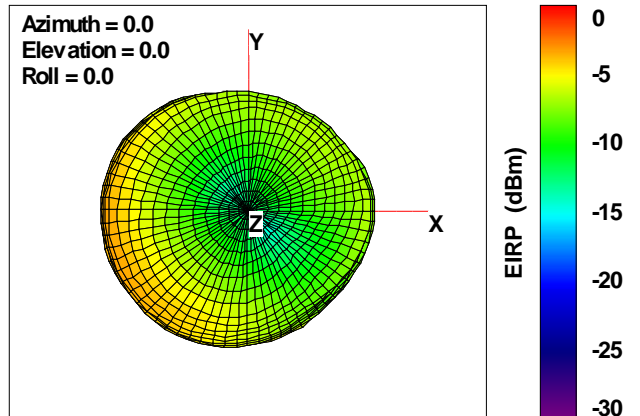

WAN Free-Space Total EIRP, 980MHz

Total EIRP, Right Side View

Total EIRP, Left Side View

Total EIRP, Bottom View

Total EIRP, Top View

Total EIRP, Front Face View

Total EIRP, Back Face View

WAN Free-Space Total EIRP, 1574MHz

Total EIRP, Right Side View

Total EIRP, Left Side View

Total EIRP, Bottom View

Total EIRP, Top View

Total EIRP, Front Face View

Total EIRP, Back Face View

WAN Free-Space Total EIRP, 1575MHz

Total EIRP, Right Side View

Total EIRP, Left Side View

Total EIRP, Bottom View

Total EIRP, Top View

Total EIRP, Front Face View

Total EIRP, Back Face View

WAN Free-Space Total EIRP, 1576MHz

Total EIRP, Right Side View

Total EIRP, Left Side View

Total EIRP, Bottom View

Total EIRP, Top View

Total EIRP, Front Face View

Total EIRP, Back Face View

WAN Free-Space Total EIRP, 1695MHz

Total EIRP, Right Side View

Total EIRP, Left Side View

Total EIRP, Bottom View