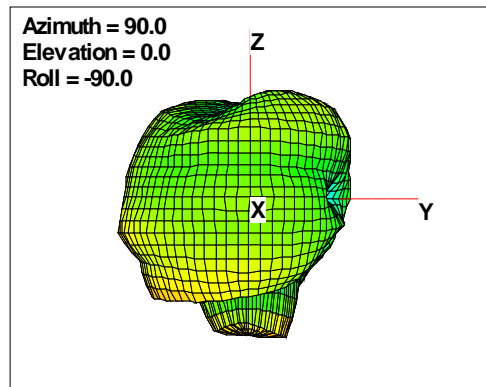

Total EIRP, Back Face View

WAN Free-Space Total EIRP, 960MHz

Total EIRP, Right Side View

Total EIRP, Left Side View

Total EIRP, Bottom View

Total EIRP, Top View

Total EIRP, Front Face View

Total EIRP, Back Face View

WAN Free-Space Total EIRP, 980MHz

Total EIRP, Right Side View

Total EIRP, Left Side View

Total EIRP, Bottom View

Total EIRP, Top View

Total EIRP, Front Face View

Total EIRP, Back Face View

WAN Free-Space Total EIRP, 1574MHz

Total EIRP, Right Side View

Total EIRP, Left Side View

Total EIRP, Bottom View

Total EIRP, Top View

Total EIRP, Front Face View

Total EIRP, Back Face View

WAN Free-Space Total EIRP, 1575MHz

Total EIRP, Right Side View

Total EIRP, Left Side View

Total EIRP, Bottom View

Total EIRP, Top View

Total EIRP, Front Face View

Total EIRP, Back Face View

WAN Free-Space Total EIRP, 1576MHz

Total EIRP, Right Side View

Total EIRP, Left Side View