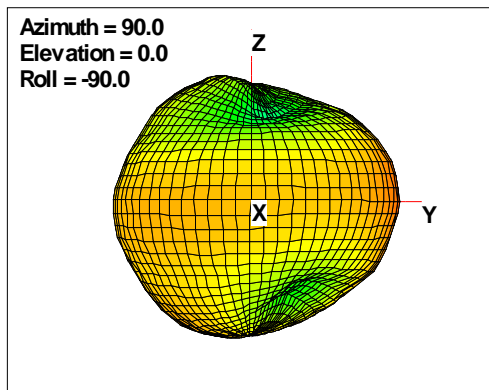

WAN Free-Space Total EIRP, 780 MHz

Total EIRP, Right Side View

Total EIRP, Left Side View

Total EIRP, Bottom View

Total EIRP, Top View

Total EIRP, Front Face View

Total EIRP, Back Face View

WAN Free-Space Total EIRP, 800 MHz

Total EIRP, Right Side View

Total EIRP, Left Side View

Total EIRP, Bottom View

Total EIRP, Top View

Total EIRP, Front Face View

Total EIRP, Back Face View

WAN Free-Space Total EIRP, 824 MHz

Total EIRP, Right Side View

Total EIRP, Left Side View

Total EIRP, Bottom View

Total EIRP, Top View

Total EIRP, Front Face View

Total EIRP, Back Face View

WAN Free-Space Total EIRP, 850MHz

Total EIRP, Right Side View

Total EIRP, Left Side View

Total EIRP, Bottom View

Total EIRP, Top View

Total EIRP, Front Face View

Total EIRP, Back Face View

WAN Free-Space Total EIRP, 869MHz

Total EIRP, Right Side View

Total EIRP, Left Side View

Total EIRP, Bottom View