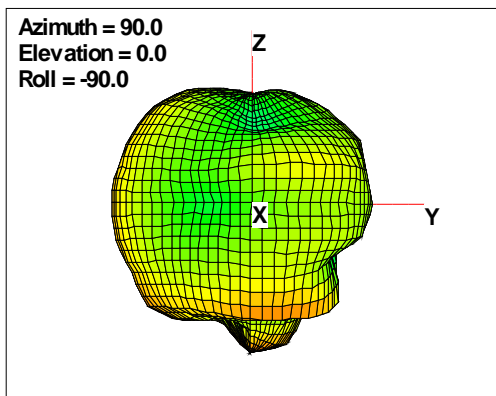

WAN Free-Space Total EIRP, 1850MHz

Total EIRP, Right Side View

Total EIRP, Left Side View

Total EIRP, Bottom View

Total EIRP, Top View

Total EIRP, Front Face View

Total EIRP, Back Face View

WAN Free-Space Total EIRP, 1880MHz

Total EIRP, Right Side View

Total EIRP, Left Side View

Total EIRP, Bottom View

Total EIRP, Top View

Total EIRP, Front Face View

Total EIRP, Back Face View

WAN Free-Space Total EIRP, 1900MHz

Total EIRP, Right Side View

Total EIRP, Left Side View

Total EIRP, Bottom View

Total EIRP, Top View

Total EIRP, Front Face View

Total EIRP, Back Face View

WAN Free-Space Total EIRP, 1920MHz

Total EIRP, Right Side View

Total EIRP, Left Side View

Total EIRP, Bottom View

Total EIRP, Top View

Total EIRP, Front Face View

Total EIRP, Back Face View

WAN Free-Space Total EIRP, 1930MHz

Total EIRP, Right Side View

Total EIRP, Left Side View

Total EIRP, Bottom View