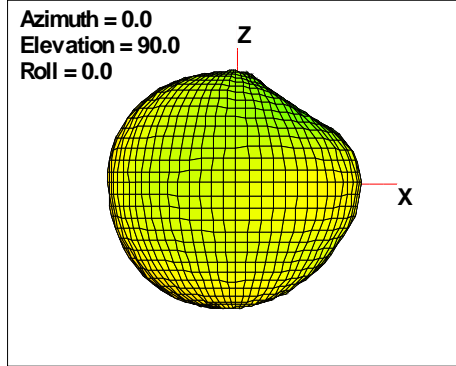

WAN Free-Space Total EIRP, 780 MHz

Total EIRP, Right Side View

Total EIRP, Left Side View

Total EIRP, Bottom View

Total EIRP, Top View

Total EIRP, Front Face View

Total EIRP, Back Face View

WAN Free-Space Total EIRP, 800 MHz

Total EIRP, Right Side View

Total EIRP, Left Side View

Total EIRP, Bottom View

Total EIRP, Top View

Total EIRP, Front Face View

Total EIRP, Back Face View

WAN Free-Space Total EIRP, 824 MHz

Total EIRP, Right Side View