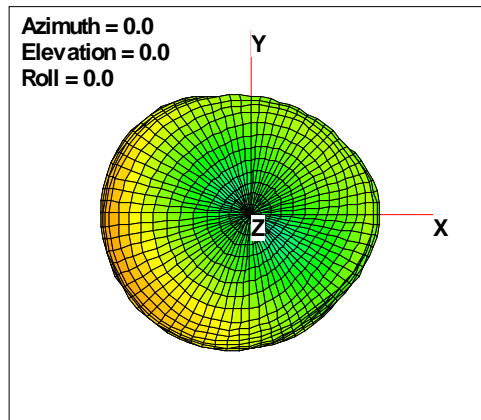

WAN Free-Space Total EIRP, 980MHz

Total EIRP, Right Side View

Total EIRP, Left Side View

Total EIRP, Bottom View

Total EIRP, Top View

Total EIRP, Front Face View

Total EIRP, Back Face View

WAN Free-Space Total EIRP, 1574MHz

Total EIRP, Right Side View

Total EIRP, Left Side View

Total EIRP, Bottom View

Total EIRP, Top View

Total EIRP, Front Face View

Total EIRP, Back Face View

WAN Free-Space Total EIRP, 1575MHz

Total EIRP, Right Side View

Total EIRP, Left Side View

Total EIRP, Bottom View

Total EIRP, Top View

Total EIRP, Front Face View

Total EIRP, Back Face View

WAN Free-Space Total EIRP, 1576MHz

Total EIRP, Right Side View

Total EIRP, Left Side View