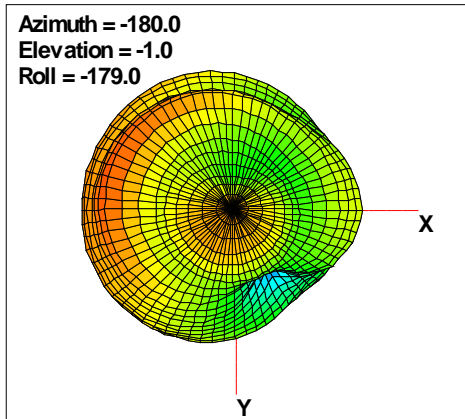

Total EIRP, Bottom View

Total EIRP, Top View

Total EIRP, Front Face View

Total EIRP, Back Face View

WAN Free-Space Total EIRP, 1930MHz

Total EIRP, Right Side View

Total EIRP, Left Side View

Total EIRP, Bottom View

Total EIRP, Top View

Total EIRP, Front Face View

Total EIRP, Back Face View

WAN Free-Space Total EIRP, 1960MHz

Total EIRP, Right Side View

Total EIRP, Left Side View

Total EIRP, Bottom View

Total EIRP, Top View

Total EIRP, Front Face View

Total EIRP, Back Face View

WAN Free-Space Total EIRP, 1990MHz

Total EIRP, Right Side View

Total EIRP, Left Side View

Total EIRP, Bottom View

Total EIRP, Top View

Total EIRP, Front Face View

Total EIRP, Back Face View

WAN Free-Space Total EIRP, 2110MHz

Total EIRP, Right Side View

Total EIRP, Left Side View

Total EIRP, Bottom View

Total EIRP, Top View

Total EIRP, Front Face View

Total EIRP, Back Face View