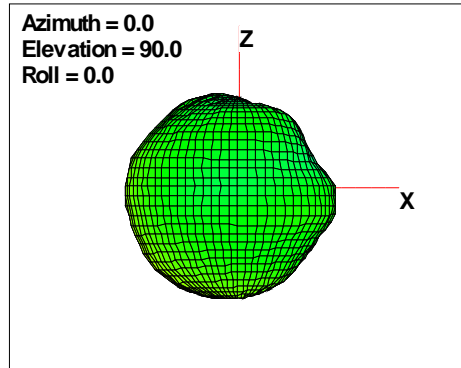

Total EIRP, Front Face View

Total EIRP, Back Face View

WAN Free-Space Total EIRP, 915MHz

Total EIRP, Right Side View

Total EIRP, Left Side View

Total EIRP, Bottom View

Total EIRP, Top View

Total EIRP, Front Face View

Total EIRP, Back Face View

WAN Free-Space Total EIRP, 960MHz

Total EIRP, Right Side View

Total EIRP, Left Side View

Total EIRP, Bottom View

Total EIRP, Top View

Total EIRP, Front Face View

Total EIRP, Back Face View

WAN Free-Space Total EIRP, 980MHz

Total EIRP, Right Side View

Total EIRP, Left Side View

Total EIRP, Bottom View

Total EIRP, Top View

Total EIRP, Front Face View

Total EIRP, Back Face View

WAN Free-Space Total EIRP, 1574MHz