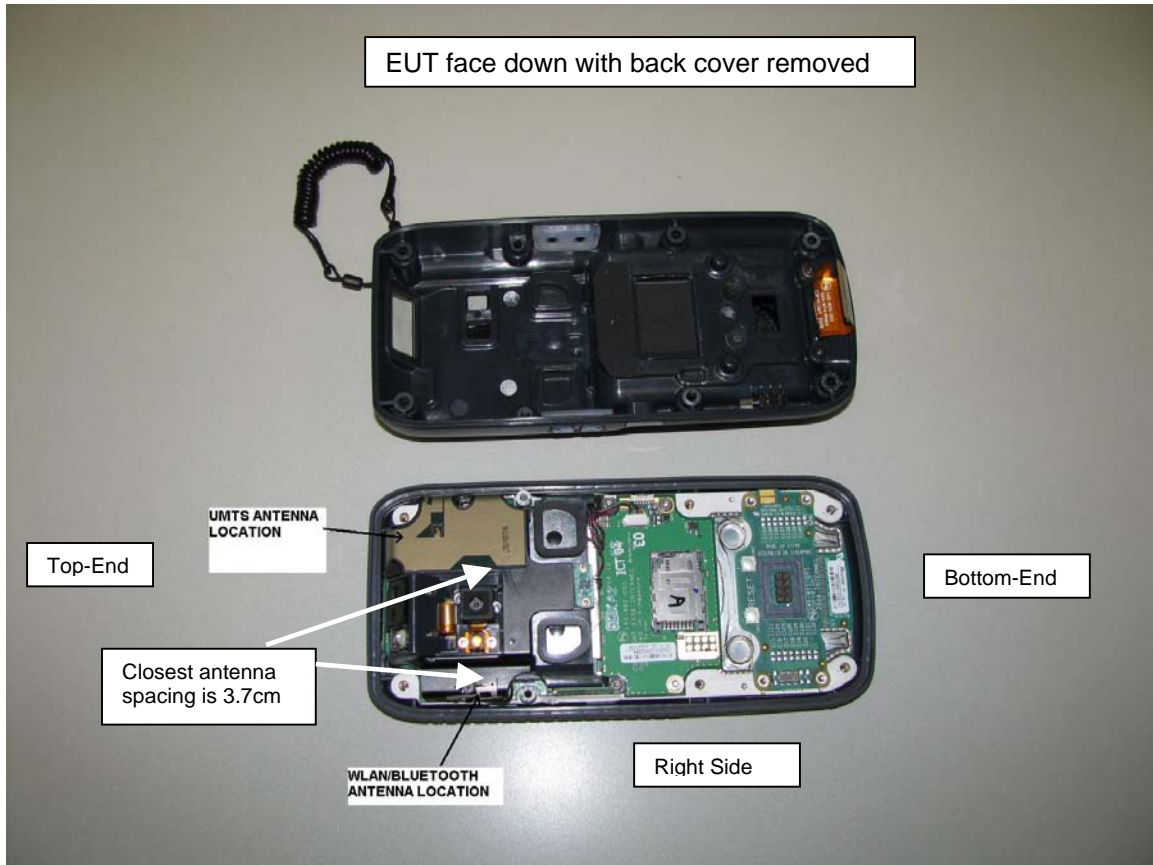

Front with accessory

SAR TEST SETUP PHOTOS - BODY

Full front with accessory

Right Body

SAR TEST SETUP PHOTOS - BODY

Right with accessory

Full right with accessory

EUT Photos

Keypad Side

Right Side

Left Side

Top-end

Bottom-end

Back Side

Back side – battery cover removed

WLAN/BLUETOOTH
ANTENNA

EUT in Holster with Audio Snap-on accessory and headset

EUT with audio snap-on accessory and headset

EUT in same holster but with holster cup attached on the right side.
No audio snap-on accessory connected