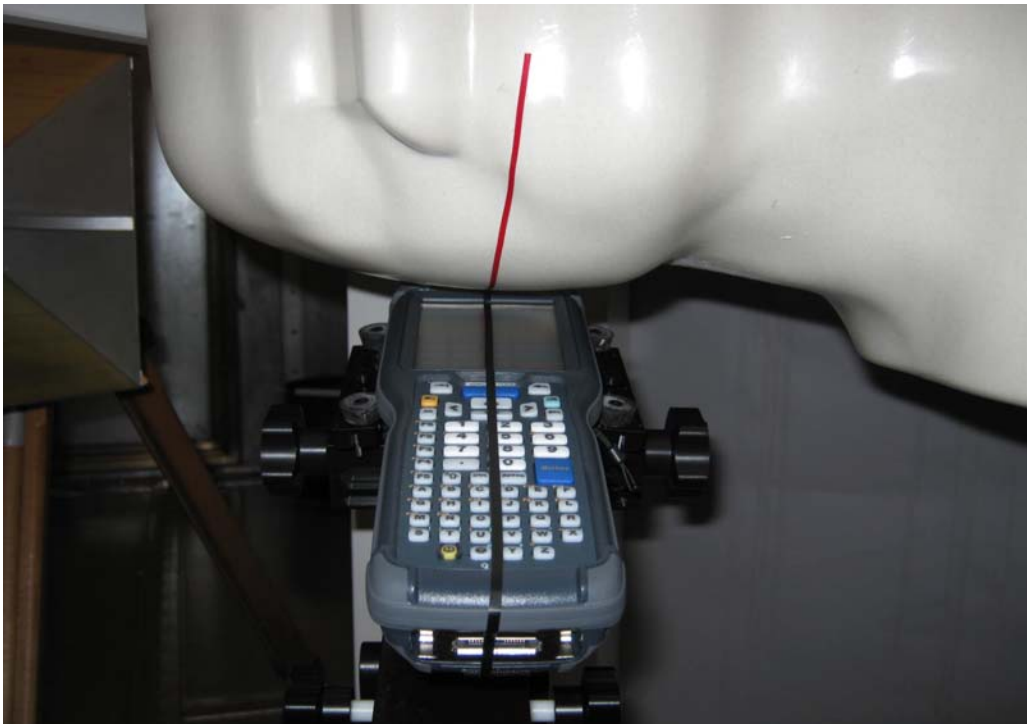

SAR TEST SETUP PHOTOS - HEAD

Left Cheek

Left Tilt

SAR TEST SETUP PHOTOS - HEAD

Right Cheek

Right Tilt

SAR TEST SETUP PHOTOS - BODY

Front Body

Full Front

SAR TEST SETUP PHOTOS - BODY

Left Body

Full Left

EUT Photos

Keypad Side

Right Side

Left Side

Top-end

Bottom-end

Back Side

Back side – battery cover removed

WLAN/BLUETOOTH
ANTENNA

EUT in Holster with Audio Snap-on accessory and headset

EUT with audio snap-on accessory and headset

EUT in same holster but with holster cup attached on the right side.
No audio snap-on accessory connected

Y-Belt with Holster Cup attached

V10 headset

Standard Audio Snap-on accessory

Battery 1001AB01