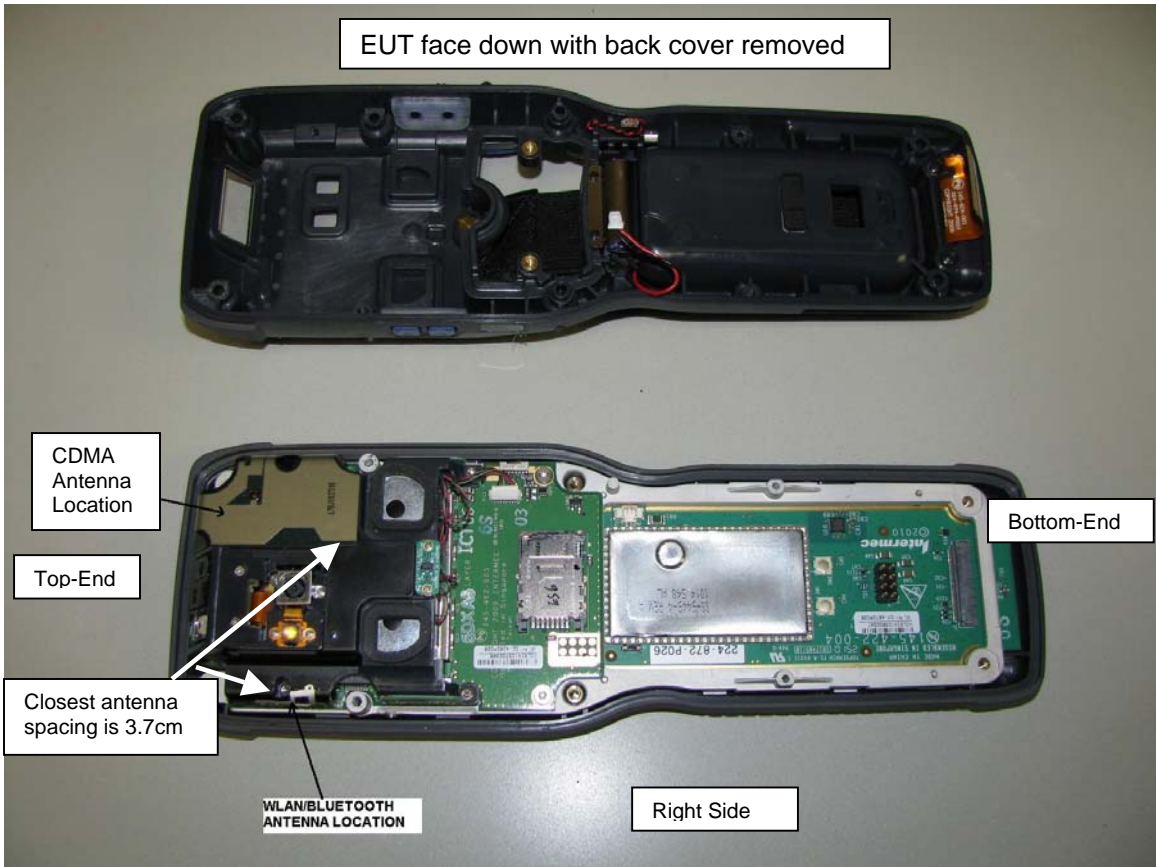

Full Front

SAR TEST SETUP PHOTOS - BODY

Left Body

Full Left

EUT Photos

Keypad Side

Right Side

Left Side

Top-end

Bottom-end

Back Side

Back side – battery cover removed

WLAN/BLUETOOTH
ANTENNA

EUT in Holster with Audio Snap-on accessory and headset

EUT with audio snap-on accessory and headset

EUT in same holster but with holster cup attached on the right side.
No audio snap-on accessory connected

Y-Belt with Holster Cup attached

V10 headset

Standard Audio Snap-on accessory

Battery 1001AB01