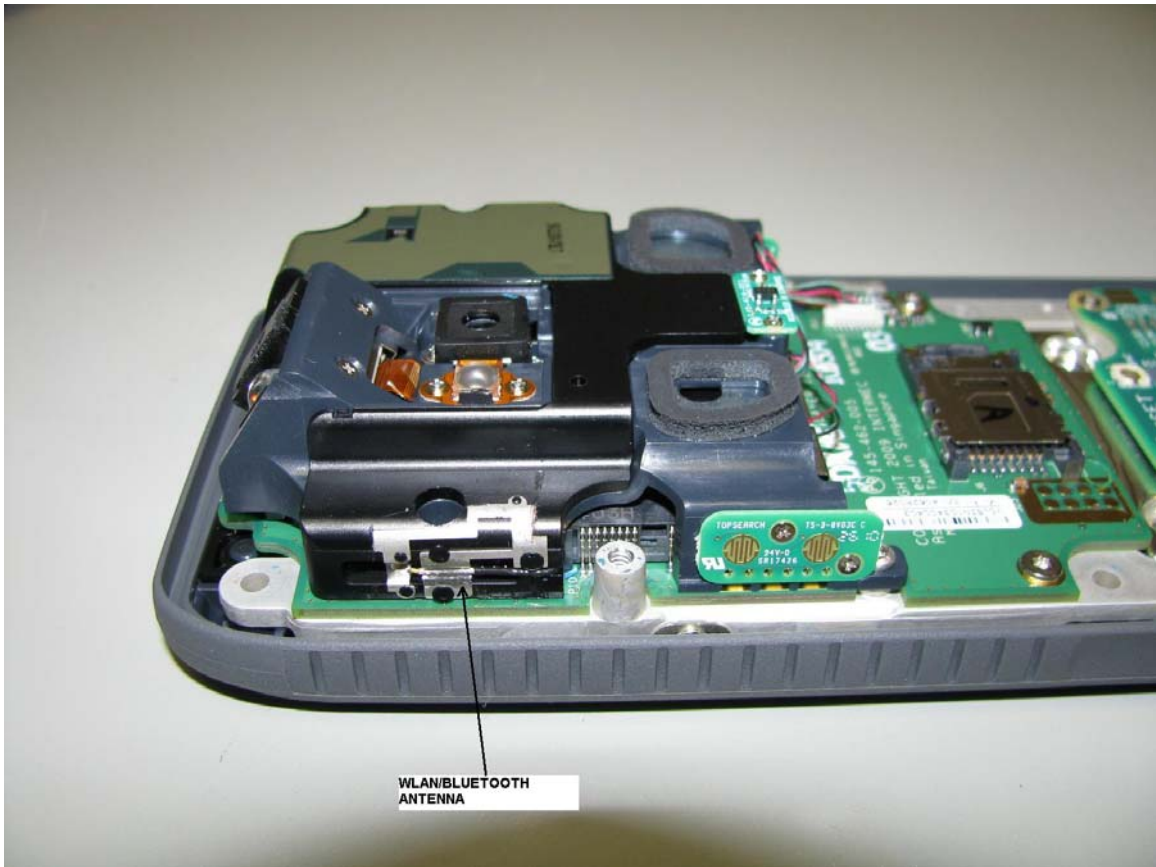

Front Body

Full Front

SAR TEST SETUP PHOTOS - BODY

Left Body

Full Left

EUT Photos

Keypad Side

Right Side

Left Side

Top-end

Bottom-end

Back Side

Back side – battery cover removed

WLAN/BLUETOOTH
ANTENNA

EUT in Holster with Audio Snap-on accessory and headset

EUT with audio snap-on accessory and headset

EUT in same holster but with holster cup attached on the right side.
No audio snap-on accessory connected

Y-Belt with Holster Cup attached

V10 headset

Standard Audio Snap-on accessory

Battery 1000AB01