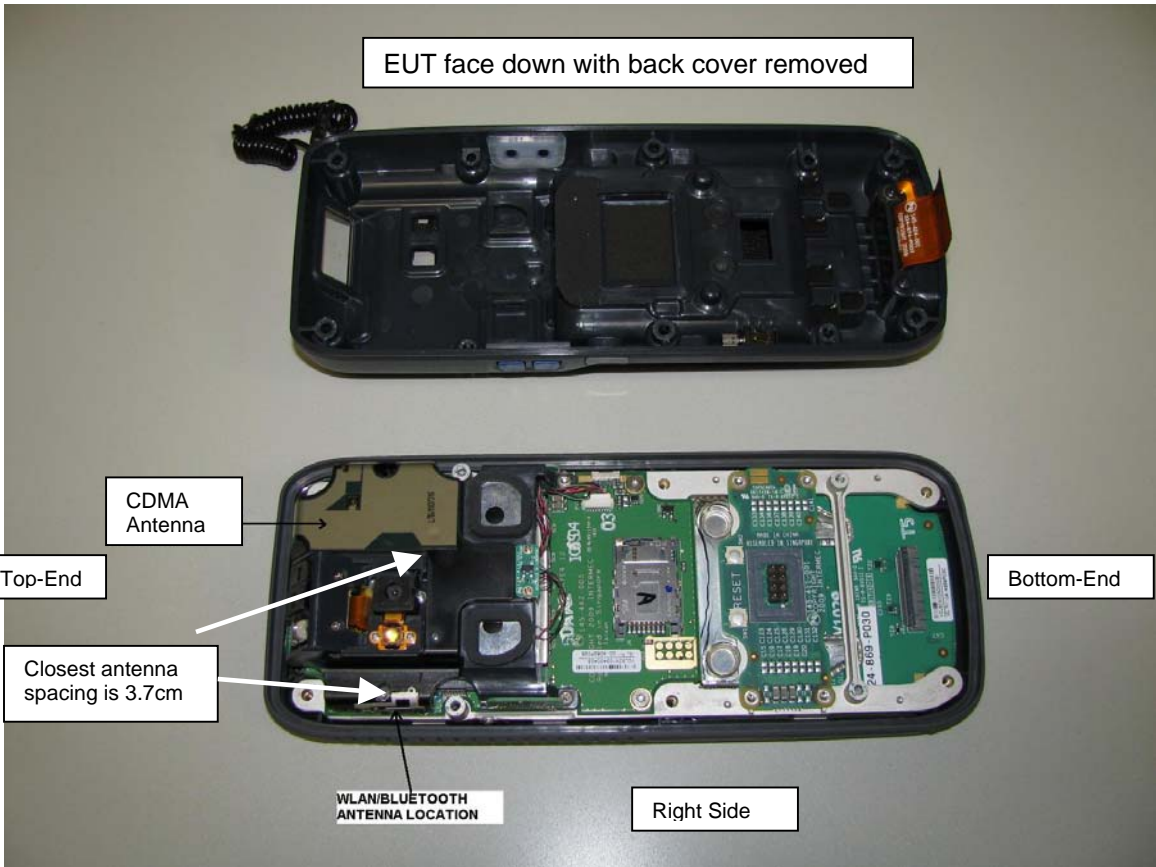

Front Body

Full Front

SAR TEST SETUP PHOTOS - BODY

Left Body

Full Left

EUT Photos

Keypad Side

Right Side

Left Side

Top-end

Bottom-end

Back Side

Back side – battery cover removed

WLAN/BLUETOOTH
ANTENNA

EUT in Holster with Audio Snap-on accessory and headset

EUT with audio snap-on accessory and headset

EUT in same holster but with holster cup attached on the right side.
No audio snap-on accessory connected

Y-Belt with Holster Cup attached

V10 headset

Standard Audio Snap-on accessory

Battery 1000AB01