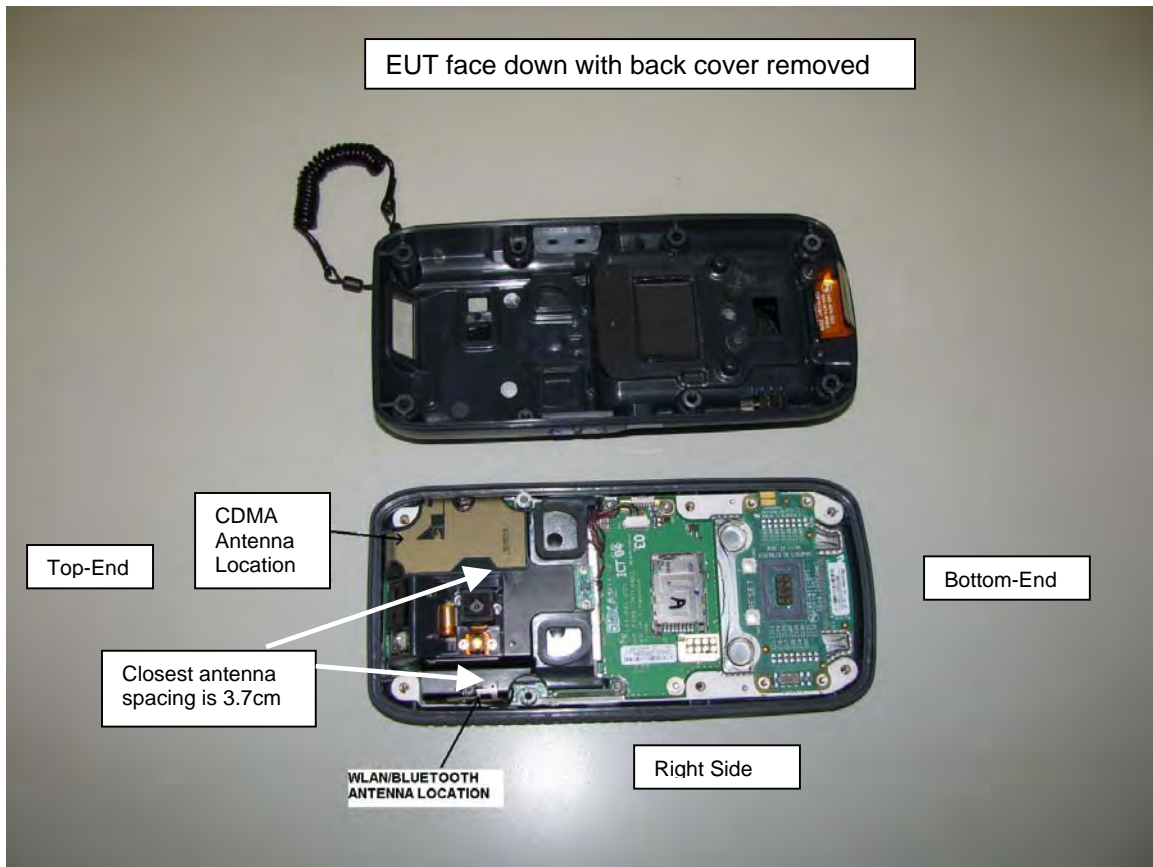

Front Body

Full Front

SAR TEST SETUP PHOTOS - BODY

Left Body

Full Left

EUT Photos

Keypad Side

Right Side

Left Side

Top-end

Bottom-end

Back Side

Back side – battery cover removed

WLAN/BLUETOOTH
ANTENNA

EUT in Holster with Audio Snap-on accessory and headset

EUT with audio snap-on accessory and headset

EUT in same holster but with holster cup attached on the right side.
No audio snap-on accessory connected

Y-Belt with Holster Cup attached

V10 headset

Standard Audio Snap-on accessory

Battery 1000AB01