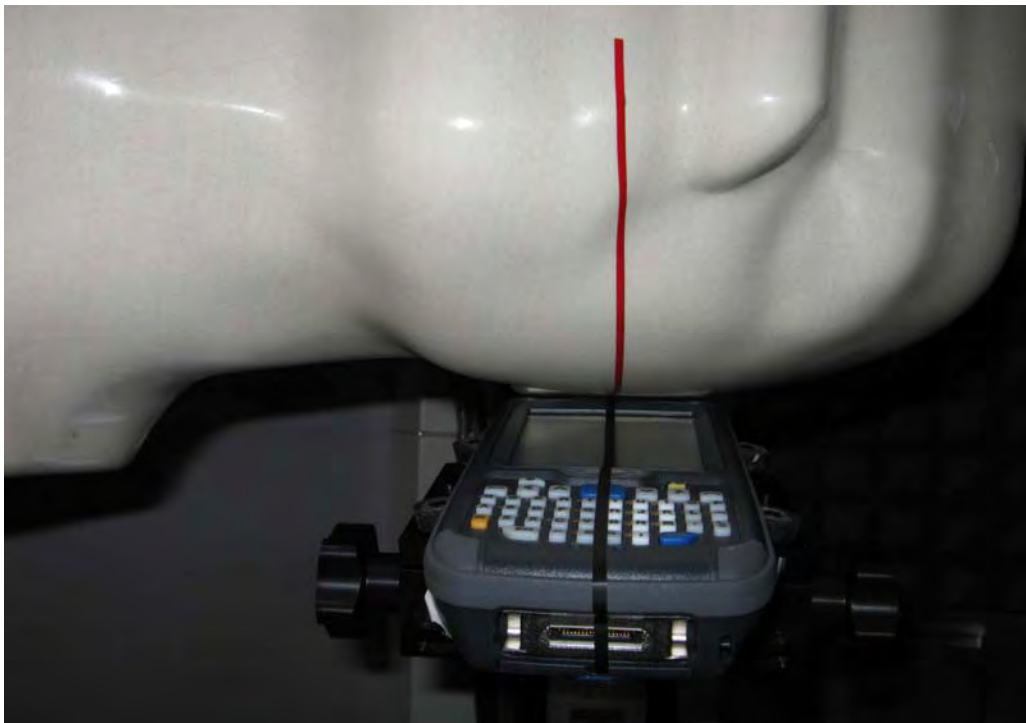

SAR TEST SETUP PHOTOS - HEAD

Left Cheek

Left Tilt

SAR TEST SETUP PHOTOS - HEAD

Right Cheek

Right Tilt

SAR TEST SETUP PHOTOS - BODY

EMC

Front Body

Full Front

SAR TEST SETUP PHOTOS - BODY

Left Body

Full Left

EUT Photos

Keypad Side

Right Side

Left Side

Top-end

Bottom-end

Back Side

Back side – battery cover removed

WLAN/BLUETOOTH
ANTENNA

EUT in Holster with Audio Snap-on accessory and headset

EUT with audio snap-on accessory and headset

EUT in same holster but with holster cup attached on the right side.
No audio snap-on accessory connected

Y-Belt with Holster Cup attached

V10 headset

Standard Audio Snap-on accessory

Battery 1000AB01