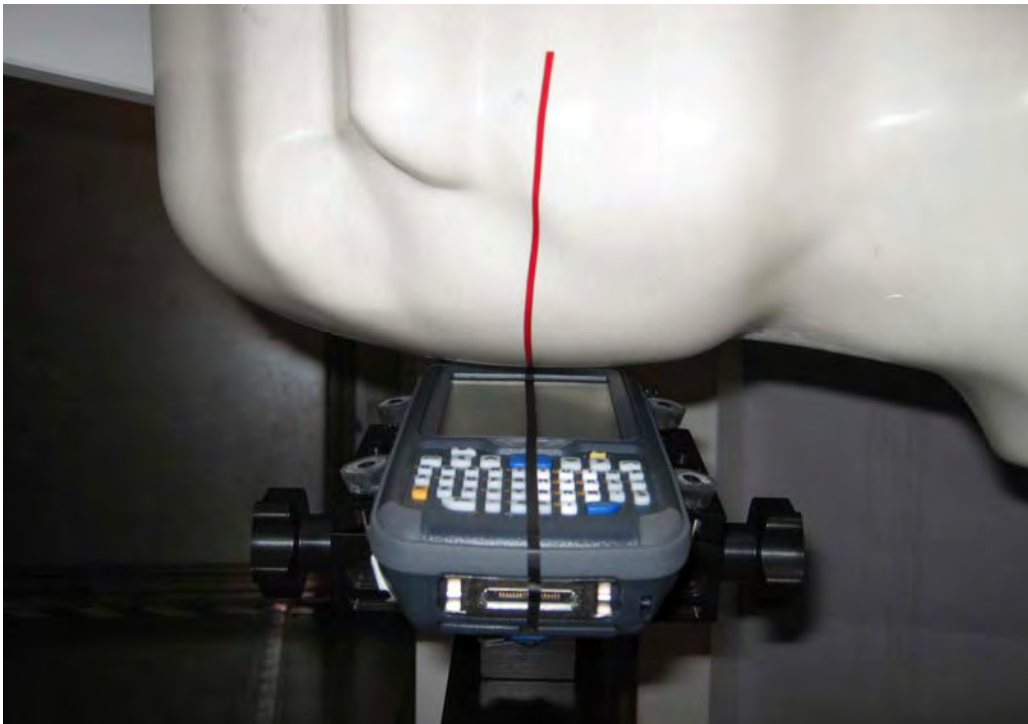

SAR TEST SETUP PHOTOS - HEAD

Left Cheek

Left Tilt

SAR TEST SETUP PHOTOS - HEAD

Right Cheek

Right Tilt

SAR TEST SETUP PHOTOS - BODY

EMC

Front Body

Full Front

SAR TEST SETUP PHOTOS - BODY

Left Body

Full Left

EUT Photos

Keypad Side

Right Side

Left Side

Top-end

Bottom-end

Back Side

Back side – battery cover removed

WLAN/BLUETOOTH
ANTENNA

EUT in Holster with Audio Snap-on accessory and headset

EUT with audio snap-on accessory and headset

EUT in same holster but with holster cup attached on the right side.
No audio snap-on accessory connected

Y-Belt with Holster Cup attached

V10 headset

Standard Audio Snap-on accessory

Battery 1000AB01